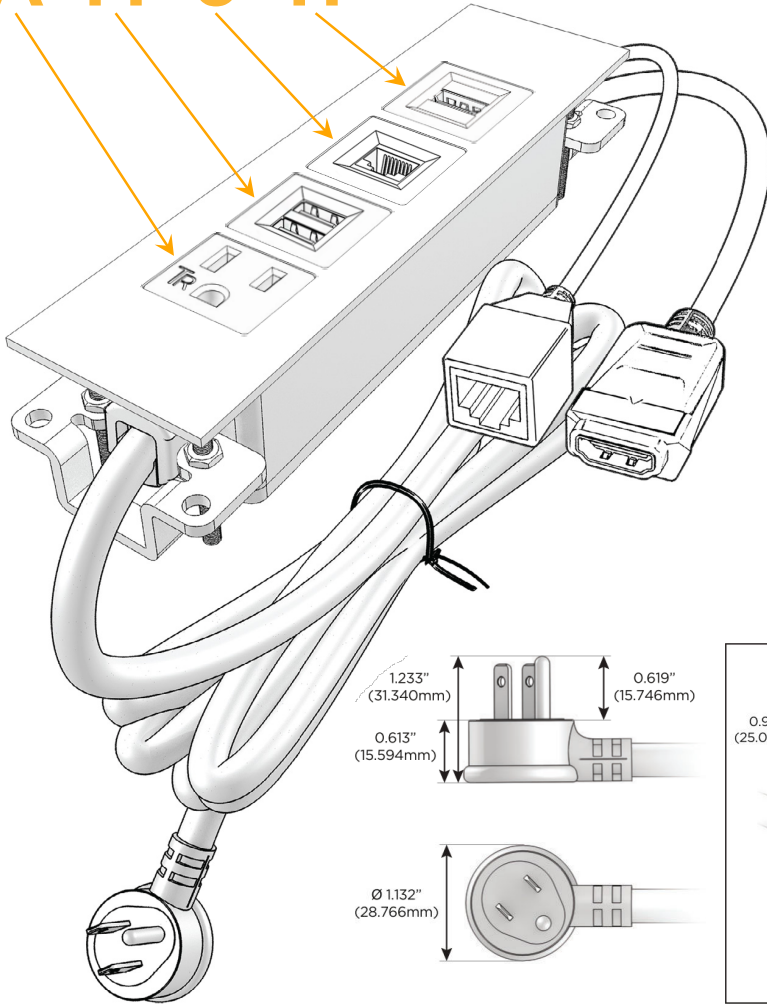

Trim Plate Finish: **SATIN BLACK (ABS)**

Custom Finishes Available

M-POWER-4TW-AM6H-B2ATP

Features:

Module/Port Options:

- A** Tamper Resistant AC Receptacle
- E** USB-A & USB-C (20W)
- M** Double USB-A (Fast Charging Ports - 18W)
- H** HDMI
- 6** CAT 6
- 12** RJ 12
- X** Switched AC
- Y** 3-Way Switch (Low Voltage)
- V** USB-C (45W High Speed Charging Port)
- S** USB-C (25W High Speed Charging Port)
- R** Switched AC (Rocker Switch)
- D** Dimmer Switch

Plug:

Supplied with Low Profile Flat 45° Angle 120 VAC Plug

Optional Standard Straight 120 VAC Plug

Optional Straight 120 VAC Pass-through Plug

- CLEAN, COMPACT DESIGN
- STREAMLINED
- LOW PROFILE
- SIDE-EXITING CORDS
- PLUG & PLAY
- 6' AC CORD & PLUG (FLAT PLUG STANDARD)
- CUSTOMIZABLE CONFIGURATIONS AND FINISHES
- UL LISTED FOR MOUNTING IN FURNITURE
- 15A

M-POWER-4T

AC POWER & DATA CONNECTIVITY SOLUTION

M-POWER-4TW-AM6H-B2ATP

Specs:

Modules/Ports:

- A** Tamper Resistant AC Receptacle
- M** Double USB-A (Fast Charging Ports - 18W)
- 6** CAT 6
- H** HDMI

A M 6 H