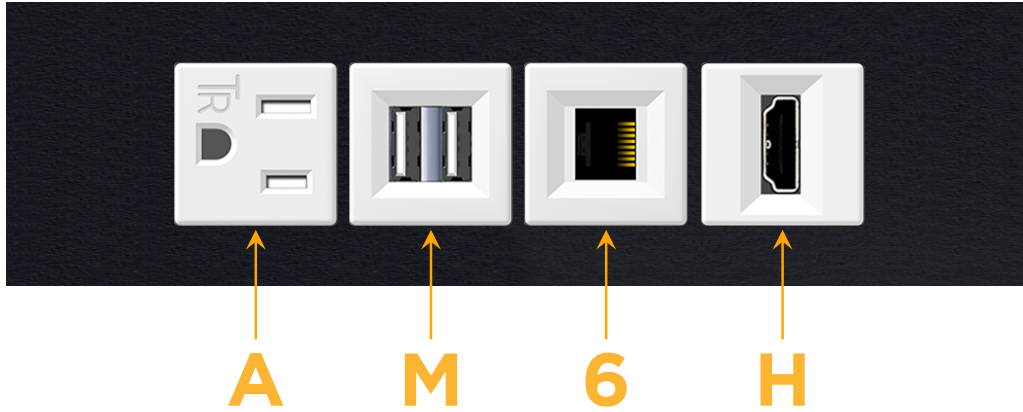

sales@mormax.com

mormax.com

Metro Light & Power's line of power & data solutions offers sophisticated design elements combined with greater ease of installation. Streamlined and low-profile, enhanced by side-exiting cords, our outlets advance the industry with their cutting edge look and feel. We believe flexibility is key, and we provide a variety of mounting options, including the ability to mount in limited spaces. Our outlets are available in many finishes and configurations, in addition to a custom color and finish capability for our clients.

Trim Plate Finish: **SATIN BLACK (ABS)**

Custom Finishes Available

M-POWER-4TW-AM6H-B2ATP

Features:

Module/Port Options:

- A** Tamper Resistant AC Receptacle
- E** USB-A & USB-C (20W)
- M** Double USB-A (Fast Charging Ports - 18W)
- H** HDMI
- 6** CAT 6
- 12** RJ 12
- X** Switched AC
- Y** 3-Way Switch (Low Voltage)
- V** USB-C (45W High Speed Charging Port)
- S** USB-C (25W High Speed Charging Port)
- R** Switched AC (Rocker Switch)
- D** Dimmer Switch

Plug:

Supplied with Low Profile Flat 45° Angle 120 VAC Plug

Optional Standard Straight 120 VAC Plug

Optional Straight 120 VAC Pass-through Plug

- CLEAN, COMPACT DESIGN
- STREAMLINED
- LOW PROFILE
- SIDE-EXITING CORDS
- PLUG & PLAY
- 6' AC CORD & PLUG (FLAT PLUG STANDARD)
- CUSTOMIZABLE CONFIGURATIONS AND FINISHES
- UL LISTED FOR MOUNTING IN FURNITURE
- 15A

M-POWER-4T

AC POWER & DATA CONNECTIVITY SOLUTION

M-POWER-4TW-AM6H-B2ATP

Specs:

Modules/Ports:

- A** Tamper Resistant AC Receptacle
- M** Double USB-A (Fast Charging Ports - 18W)
- 6** CAT 6
- H** HDMI

A M 6 H