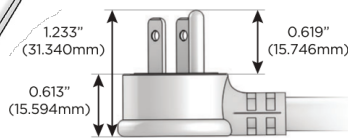

M-POWER-4T

AC POWER & DATA CONNECTIVITY SOLUTION

M-POWER-4TW-AM6H-B2ATP

Specs:

Modules/Ports:

- A** Tamper Resistant AC Receptacle
- M** Double USB-A (Fast Charging Ports - 18W)
- 6** CAT 6
- H** HDMI

A M 6 H