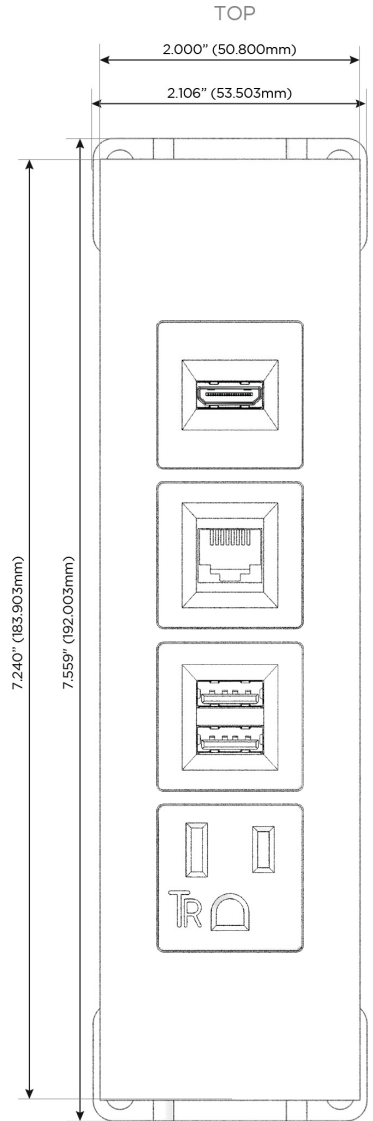

Trim Plate Finish: **SATIN BLACK (ABS)**

Custom Finishes Available

M-POWER-4TW-AM6H-B2ATP

Features:

Module/Port Options:

- A** Tamper Resistant AC Receptacle
- E** USB-A & USB-C (20W)
- M** Double USB-A (Fast Charging Ports - 18W)
- H** HDMI
- 6** CAT 6
- 12** RJ 12
- X** Switched AC
- Y** 3-Way Switch (Low Voltage)
- V** USB-C (45W High Speed Charging Port)
- S** USB-C (25W High Speed Charging Port)
- R** Switched AC (Rocker Switch)
- D** Dimmer Switch

Plug:

Supplied with Low Profile Flat 45° Angle 120 VAC Plug

Optional Standard Straight 120 VAC Plug

Optional Straight 120 VAC Pass-through Plug

- CLEAN, COMPACT DESIGN
- STREAMLINED
- LOW PROFILE
- SIDE-EXITING CORDS
- PLUG & PLAY
- 6' AC CORD & PLUG (FLAT PLUG STANDARD)
- CUSTOMIZABLE CONFIGURATIONS AND FINISHES
- UL LISTED FOR MOUNTING IN FURNITURE
- 15A

M-POWER-4T

AC POWER & DATA CONNECTIVITY SOLUTION

M-POWER-4TW-AM6H-B2ATP

Specs:

Modules/Ports:

- A** Tamper Resistant AC Receptacle
- M** Double USB-A (Fast Charging Ports - 18W)
- 6** CAT 6
- H** HDMI

A M 6 H