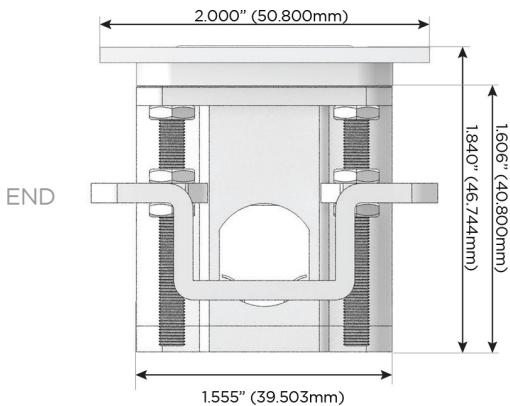

Plug:

Supplied with Low Profile Flat 45° Angle 120 VAC Plug

Optional Standard Straight 120 VAC Plug

Optional Straight 120 VAC Pass-through Plug

- CLEAN, COMPACT DESIGN
- STREAMLINED
- LOW PROFILE
- SIDE-EXITING CORDS
- PLUG & PLAY
- 6' AC CORD & PLUG (FLAT PLUG STANDARD)
- CUSTOMIZABLE CONFIGURATIONS AND FINISHES
- UL LISTED FOR MOUNTING IN FURNITURE
- 15A

M-POWER-4T

AC POWER & DATA CONNECTIVITY SOLUTION

M-POWER-4TW-AM6H-B2ATP

Specs:

Modules/Ports:

- A** Tamper Resistant AC Receptacle
- M** Double USB-A (Fast Charging Ports - 18W)
- 6** CAT 6
- H** HDMI

A M 6 H