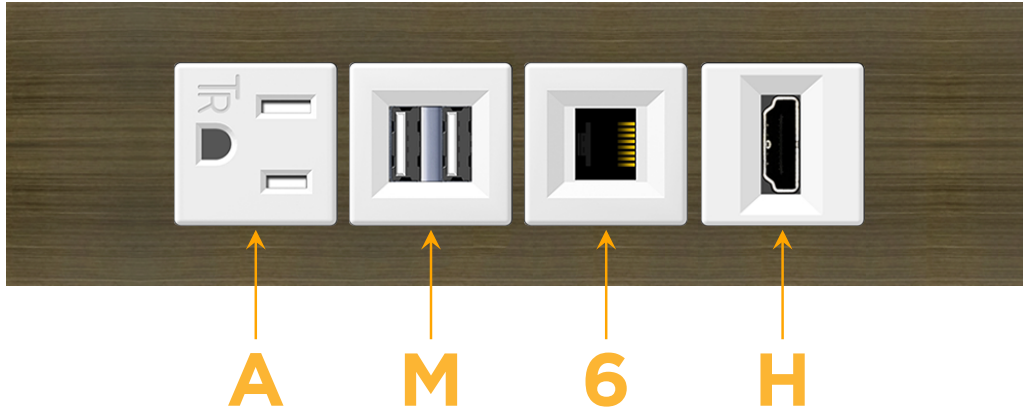

Trim Plate Finish: **SPECIAL ANTIQUE BRONZE (ABS)**

Custom Finishes Available

M-POWER-4TW-AM6H-APATP

Features:

Module/Port Options:

- A** Tamper Resistant AC Receptacle
- E** USB-A & USB-C (20W)
- M** Double USB-A (Fast Charging Ports - 18W)
- H** HDMI
- 6** CAT 6
- 12** RJ 12
- X** Switched AC
- Y** 3-Way Switch (Low Voltage)
- V** USB-C (45W High Speed Charging Port)
- S** USB-C (25W High Speed Charging Port)
- R** Switched AC (Rocker Switch)
- D** Dimmer Switch

Plug:

Supplied with Low Profile Flat 45° Angle 120 VAC Plug

Optional Standard Straight 120 VAC Plug

Optional Straight 120 VAC Pass-through Plug

- CLEAN, COMPACT DESIGN
- STREAMLINED
- LOW PROFILE
- SIDE-EXITING CORDS
- PLUG & PLAY
- 6' AC CORD & PLUG (FLAT PLUG STANDARD)
- CUSTOMIZABLE CONFIGURATIONS AND FINISHES
- UL LISTED FOR MOUNTING IN FURNITURE
- 15A

M-POWER-4T

AC POWER & DATA CONNECTIVITY SOLUTION

M-POWER-4TW-AM6H-APATP

Specs:

Modules/Ports:

- A** Tamper Resistant AC Receptacle
- M** Double USB-A (Fast Charging Ports - 18W)
- 6** CAT 6
- H** HDMI

A M 6 H