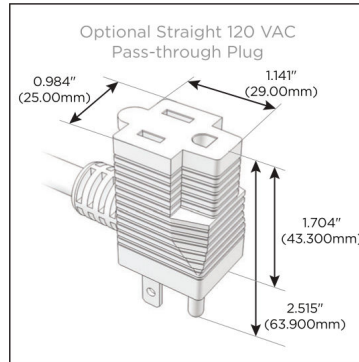

Plug:

Supplied with Low Profile Flat 45° Angle 120 VAC Plug

Optional Standard Straight 120 VAC Plug

Optional Straight 120 VAC Pass-through Plug

- CLEAN, COMPACT DESIGN
- STREAMLINED
- LOW PROFILE
- SIDE-EXITING CORDS
- PLUG & PLAY
- 6' AC CORD & PLUG (FLAT PLUG STANDARD)
- CUSTOMIZABLE CONFIGURATIONS AND FINISHES
- UL LISTED FOR MOUNTING IN FURNITURE
- 15A

M-POWER-4T

AC POWER & DATA CONNECTIVITY SOLUTION

M-POWER-4TW-AM6H-APATP

Specs:

Modules/Ports:

- A** Tamper Resistant AC Receptacle
- M** Double USB-A (Fast Charging Ports - 18W)
- 6** CAT 6
- H** HDMI

A M 6 H