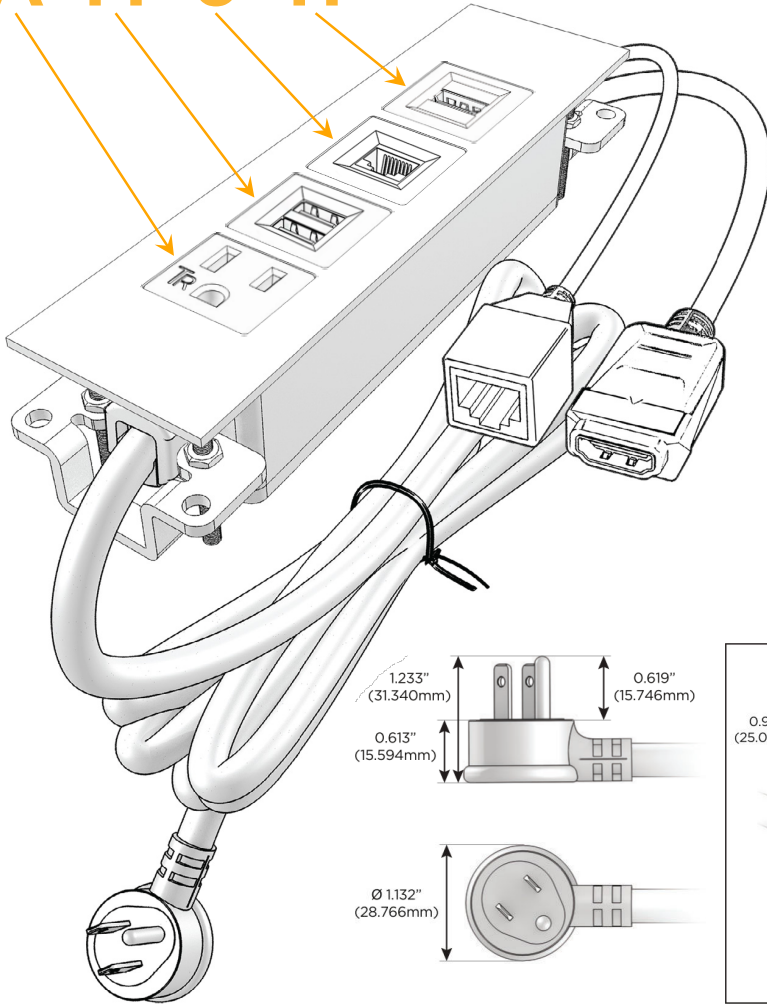

Trim Plate Finish: **SPECIAL ANTIQUE BRONZE (ABS)**

Custom Finishes Available

M-POWER-4TW-AM6H-APATP

Features:

Module/Port Options:

- A** Tamper Resistant AC Receptacle
- E** USB-A & USB-C (20W)
- M** Double USB-A (Fast Charging Ports - 18W)
- H** HDMI
- 6** CAT 6
- 12** RJ 12
- X** Switched AC
- Y** 3-Way Switch (Low Voltage)
- V** USB-C (45W High Speed Charging Port)
- S** USB-C (25W High Speed Charging Port)
- R** Switched AC (Rocker Switch)
- D** Dimmer Switch

Plug:

Supplied with Low Profile Flat 45° Angle 120 VAC Plug

Optional Standard Straight 120 VAC Plug

Optional Straight 120 VAC Pass-through Plug

- CLEAN, COMPACT DESIGN
- STREAMLINED
- LOW PROFILE
- SIDE-EXITING CORDS
- PLUG & PLAY
- 6' AC CORD & PLUG (FLAT PLUG STANDARD)
- CUSTOMIZABLE CONFIGURATIONS AND FINISHES
- UL LISTED FOR MOUNTING IN FURNITURE
- 15A

M-POWER-4T

AC POWER & DATA CONNECTIVITY SOLUTION

M-POWER-4TW-AM6H-APATP

Specs:

Modules/Ports:

- A** Tamper Resistant AC Receptacle
- M** Double USB-A (Fast Charging Ports - 18W)
- 6** CAT 6
- H** HDMI

A M 6 H