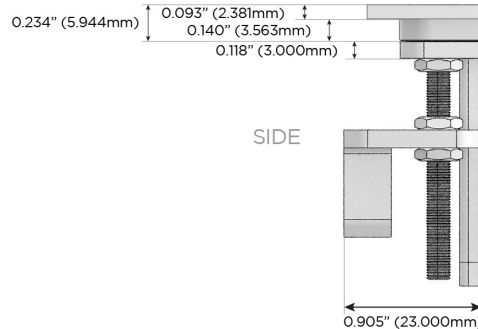

M-POWER-4T

AC POWER & DATA CONNECTIVITY SOLUTION

M-POWER-4TW-AM6H-APATP

Specs:

Modules/Ports:

- A** Tamper Resistant AC Receptacle
- M** Double USB-A (Fast Charging Ports - 18W)
- 6** CAT 6
- H** HDMI

A M 6 H