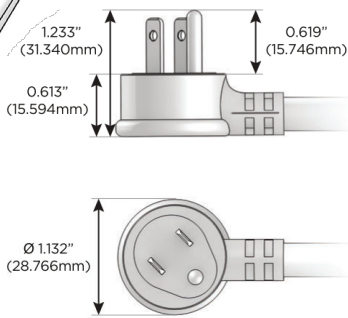

Plug:

Supplied with Low Profile Flat 45° Angle 120 VAC Plug

Optional Standard Straight 120 VAC Plug

Optional Straight 120 VAC Pass-through Plug

- CLEAN, COMPACT DESIGN
- STREAMLINED
- LOW PROFILE
- SIDE-EXITING CORDS
- PLUG & PLAY
- 6' AC CORD & PLUG (FLAT PLUG STANDARD)
- CUSTOMIZABLE CONFIGURATIONS AND FINISHES
- UL LISTED FOR MOUNTING IN FURNITURE
- 15A

M-POWER-4T

AC POWER & DATA CONNECTIVITY SOLUTION

M-POWER-4TW-AM6H-APATP

Specs:

Modules/Ports:

- A** Tamper Resistant AC Receptacle
- M** Double USB-A (Fast Charging Ports - 18W)
- 6** CAT 6
- H** HDMI

A M 6 H