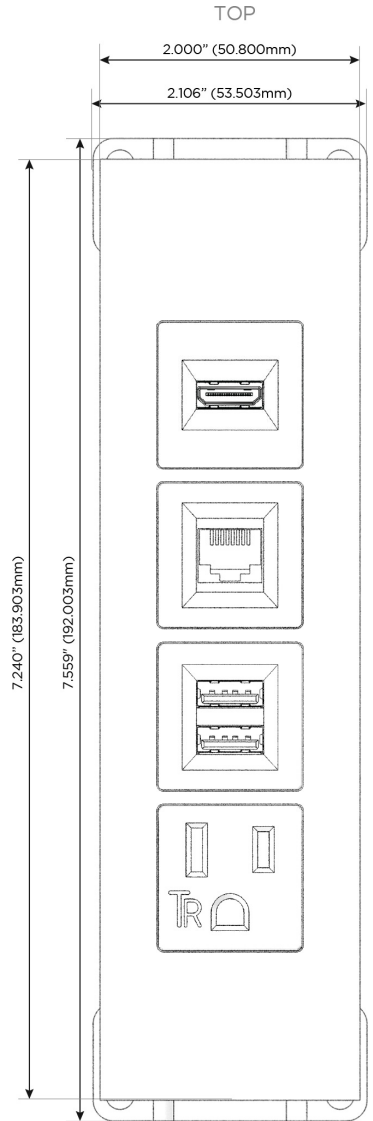

Trim Plate Finish: **SPECIAL ANTIQUE BRONZE (ABS)**

Custom Finishes Available

M-POWER-4TW-AM6H-APATP

Features:

Module/Port Options:

- A** Tamper Resistant AC Receptacle
- E** USB-A & USB-C (20W)
- M** Double USB-A (Fast Charging Ports - 18W)
- H** HDMI
- 6** CAT 6
- 12** RJ 12
- X** Switched AC
- Y** 3-Way Switch (Low Voltage)
- V** USB-C (45W High Speed Charging Port)
- S** USB-C (25W High Speed Charging Port)
- R** Switched AC (Rocker Switch)
- D** Dimmer Switch

Plug:

Supplied with Low Profile Flat 45° Angle 120 VAC Plug

Optional Standard Straight 120 VAC Plug

Optional Straight 120 VAC Pass-through Plug

- CLEAN, COMPACT DESIGN
- STREAMLINED
- LOW PROFILE
- SIDE-EXITING CORDS
- PLUG & PLAY
- 6' AC CORD & PLUG (FLAT PLUG STANDARD)
- CUSTOMIZABLE CONFIGURATIONS AND FINISHES
- UL LISTED FOR MOUNTING IN FURNITURE
- 15A

M-POWER-4T

AC POWER & DATA CONNECTIVITY SOLUTION

M-POWER-4TW-AM6H-APATP

Specs:

Modules/Ports:

- A** Tamper Resistant AC Receptacle
- M** Double USB-A (Fast Charging Ports - 18W)
- 6** CAT 6
- H** HDMI

A M 6 H