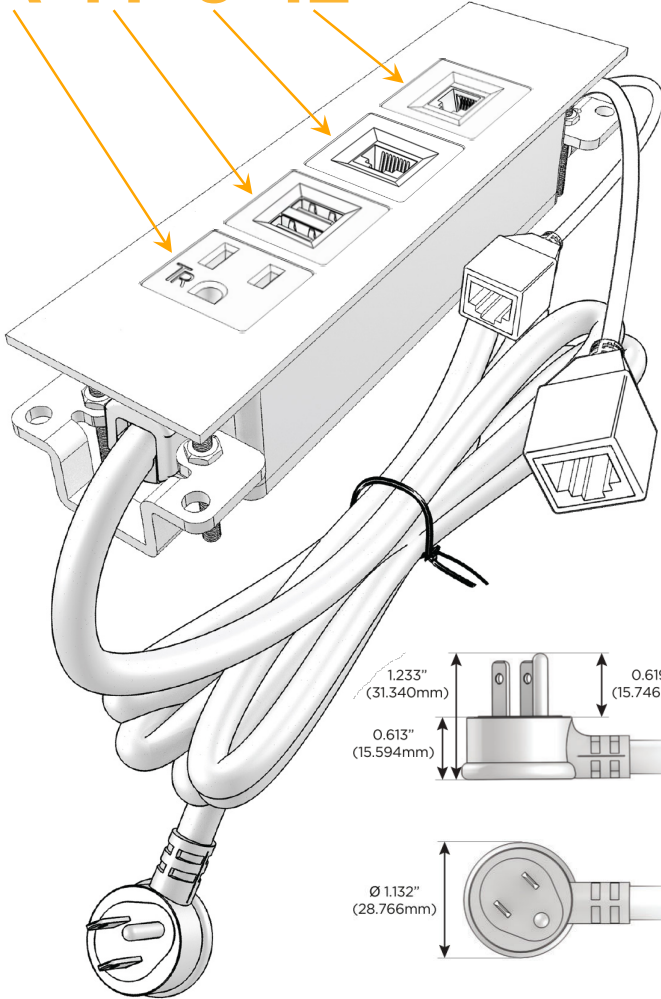

M-POWER-4T

AC POWER & DATA CONNECTIVITY SOLUTION

M-POWER-4TW-AM612-S3ATP

Specs:

Modules/Ports:

- **A** Tamper Resistant AC Receptacle
- **M** Double USB-A (Fast Charging Ports - 18W)
- **6** CAT 6
- **12** RJ 12

A M 6 12

Distributed by

Mormax Company, Inc.

8 Westchester Plaza

Elmsford, NY 10523

914-699-0101

sales@mormax.com

mormax.com