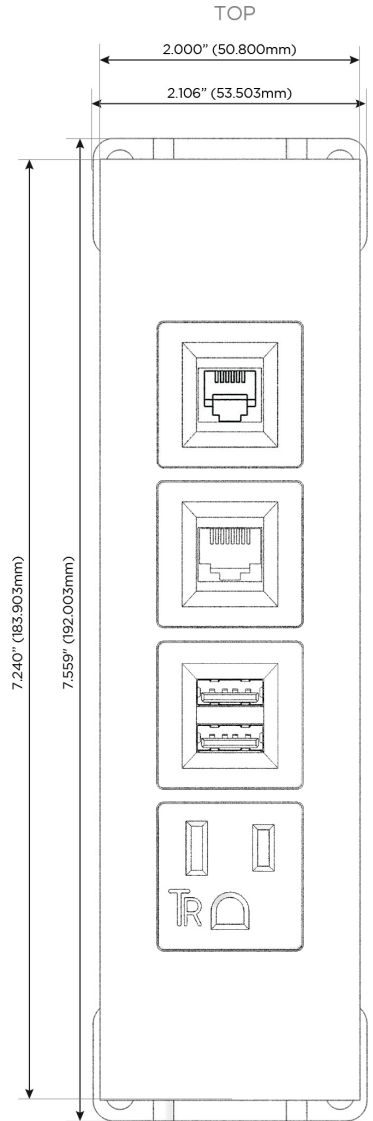

M-POWER-4T

AC POWER & DATA CONNECTIVITY SOLUTION

M-POWER-4TW-AM612-S3ATP

Specs:

Modules/Ports:

- **A** Tamper Resistant AC Receptacle
- **M** Double USB-A (Fast Charging Ports - 18W)
- **6** CAT 6
- **12** RJ 12

A M 6 12

Distributed by

Mormax Company, Inc.

8 Westchester Plaza

Elmsford, NY 10523

914-699-0101

sales@mormax.com

mormax.com