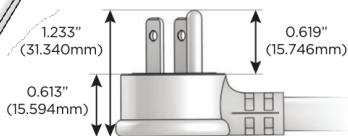

M-POWER-4T

AC POWER & DATA CONNECTIVITY SOLUTION

M-POWER-4TW-AM612-S3ATP

Specs:

Modules/Ports:

- **A** Tamper Resistant AC Receptacle
- **M** Double USB-A (Fast Charging Ports - 18W)
- **6** CAT 6
- **12** RJ 12

A M 6 12