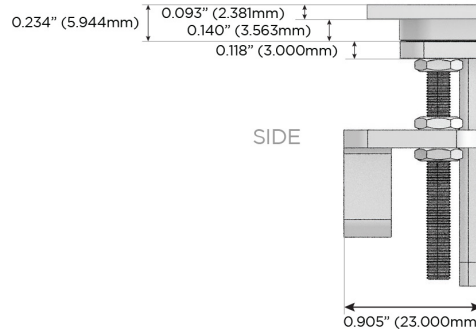

M-POWER-4T

AC POWER & DATA CONNECTIVITY SOLUTION

M-POWER-4TW-AM612-S3ATP

Specs:

Modules/Ports:

- **A** Tamper Resistant AC Receptacle
- **M** Double USB-A (Fast Charging Ports - 18W)
- **6** CAT 6
- **12** RJ 12

A M 6 12

Distributed by

Mormax Company, Inc.

8 Westchester Plaza

Elmsford, NY 10523

914-699-0101

sales@mormax.com

mormax.com