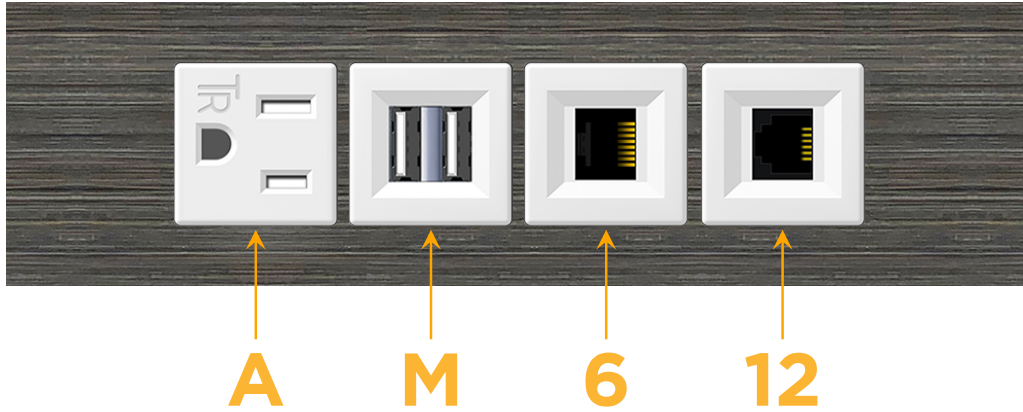

M-POWER-4T

AC POWER & DATA CONNECTIVITY SOLUTION

M-POWER-4TW-AM612-S3ATP

Distributed by

Mormax Company, Inc.

8 Westchester Plaza

Elmsford, NY 10523

914-699-0101

sales@mormax.com

mormax.com

Metro Light & Power's line of power & data solutions offers sophisticated design elements combined with greater ease of installation. Streamlined and low-profile, enhanced by side-exiting cords, our outlets advance the industry with their cutting edge look and feel. We believe flexibility is key, and we provide a variety of mounting options, including the ability to mount in limited spaces. Our outlets are available in many finishes and configurations, in addition to a custom color and finish capability for our clients.

Trim Plate Finish: **GUNMETAL (ABS)**

Custom Finishes Available

M-POWER-4TW-AM612-S3ATP

Features:

Module/Port Options:

- **A** Tamper Resistant AC Receptacle
- **E** USB-A & USB-C (20W)
- **M** Double USB-A (Fast Charging Ports - 18W)
- **H** HDMI
- **6** CAT 6
- **12** RJ 12
- **X** Switched AC
- **Y** 3-Way Switch (Low Voltage)
- **V** USB-C (45W High Speed Charging Port)
- **S** USB-C (25W High Speed Charging Port)
- **R** Switched AC (Rocker Switch)
- **D** Dimmer Switch

Plug:

Supplied with Low Profile Flat 45° Angle 120 VAC Plug

Optional Standard Straight 120 VAC Plug

Optional Straight 120 VAC Pass-through Plug

- CLEAN, COMPACT DESIGN
- STREAMLINED
- LOW PROFILE
- SIDE-EXITING CORDS
- PLUG & PLAY
- 6' AC CORD & PLUG (FLAT PLUG STANDARD)
- CUSTOMIZABLE CONFIGURATIONS AND FINISHES
- UL LISTED FOR MOUNTING IN FURNITURE
- 15A