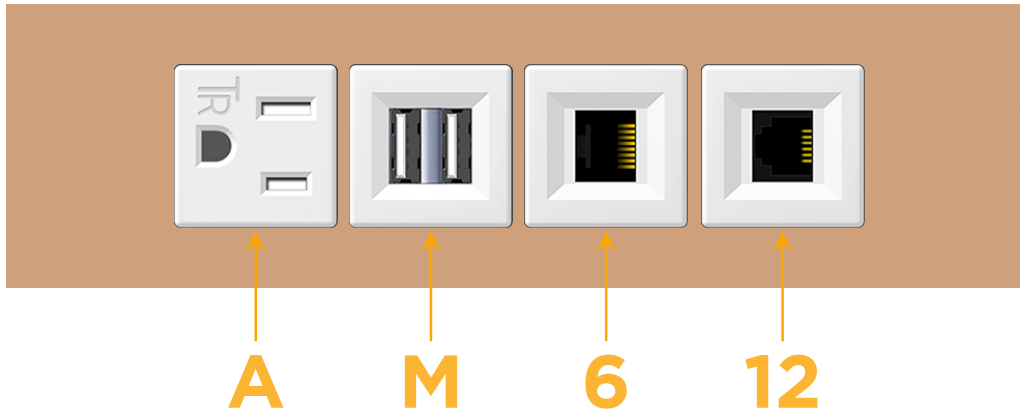

M-POWER-4T

AC POWER & DATA CONNECTIVITY SOLUTION

M-POWER-4TW-AM612-CUATP

Distributed by

Mormax Company, Inc.

8 Westchester Plaza

Elmsford, NY 10523

914-699-0101

sales@mormax.com

mormax.com

Metro Light & Power's line of power & data solutions offers sophisticated design elements combined with greater ease of installation. Streamlined and low-profile, enhanced by side-exiting cords, our outlets advance the industry with their cutting edge look and feel. We believe flexibility is key, and we provide a variety of mounting options, including the ability to mount in limited spaces. Our outlets are available in many finishes and configurations, in addition to a custom color and finish capability for our clients.

Trim Plate Finish: **COPPER (ABS)**

Custom Finishes Available

M-POWER-4TW-AM612-CUATP

Features:

Module/Port Options:

- **A** Tamper Resistant AC Receptacle
- **E** USB-A & USB-C (20W)
- **M** Double USB-A (Fast Charging Ports - 18W)
- **H** HDMI
- **6** CAT 6
- **12** RJ 12
- **X** Switched AC
- **Y** 3-Way Switch (Low Voltage)
- **V** USB-C (45W High Speed Charging Port)
- **S** USB-C (25W High Speed Charging Port)
- **R** Switched AC (Rocker Switch)
- **D** Dimmer Switch

Plug:

Supplied with Low Profile Flat 45° Angle 120 VAC Plug

Optional Standard Straight 120 VAC Plug

Optional Straight 120 VAC Pass-through Plug

- CLEAN, COMPACT DESIGN
- STREAMLINED
- LOW PROFILE
- SIDE-EXITING CORDS
- PLUG & PLAY
- 6' AC CORD & PLUG (FLAT PLUG STANDARD)
- CUSTOMIZABLE CONFIGURATIONS AND FINISHES
- UL LISTED FOR MOUNTING IN FURNITURE
- 15A