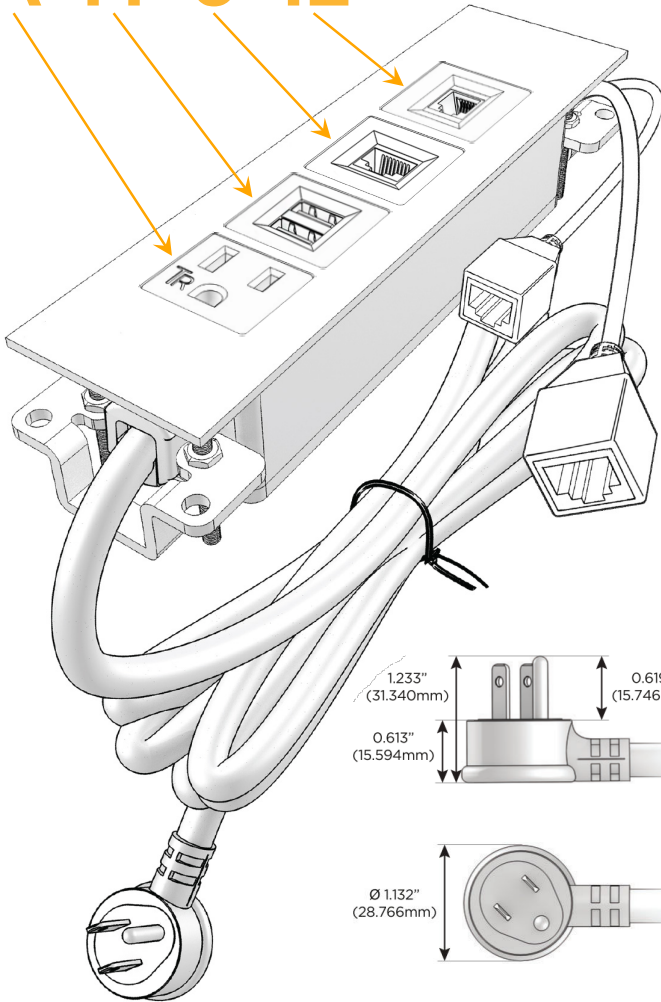

M-POWER-4T

AC POWER & DATA CONNECTIVITY SOLUTION

M-POWER-4TW-AM612-CUATP

Specs:

Modules/Ports:

- **A** Tamper Resistant AC Receptacle
- **M** Double USB-A (Fast Charging Ports - 18W)
- **6** CAT 6
- **12** RJ 12

A M 6 12