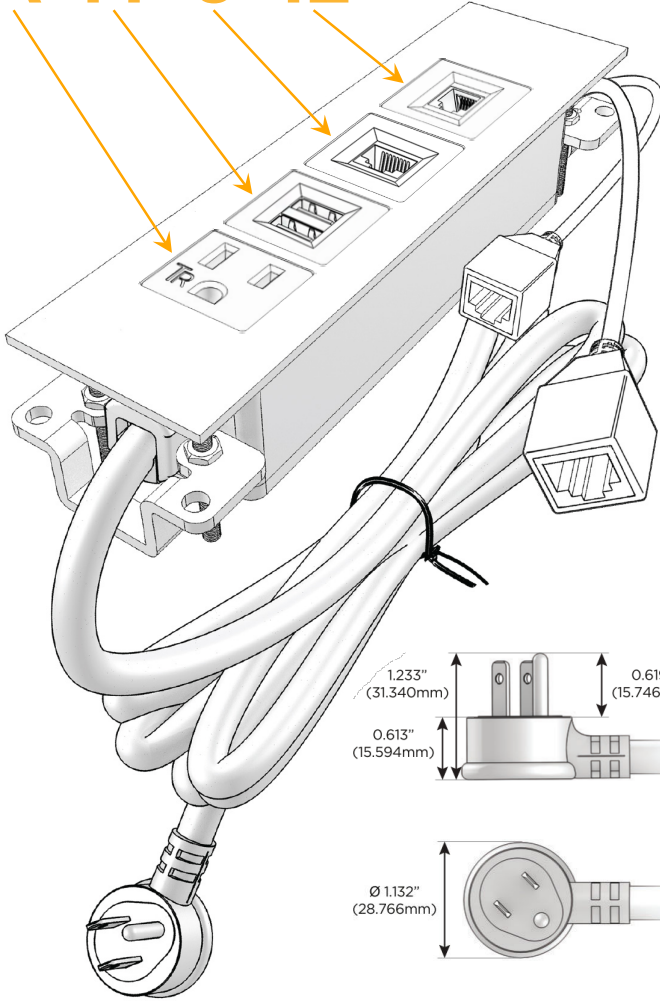

Trim Plate Finish: **CHROME (ABS)**

Custom Finishes Available

M-POWER-4TW-AM612-CRATP

Features:

Module/Port Options:

- A** Tamper Resistant AC Receptacle
- E** USB-A & USB-C (20W)
- M** Double USB-A (Fast Charging Ports - 18W)
- H** HDMI
- 6** CAT 6
- 12** RJ 12
- X** Switched AC
- Y** 3-Way Switch (Low Voltage)
- V** USB-C (45W High Speed Charging Port)
- S** USB-C (25W High Speed Charging Port)
- R** Switched AC (Rocker Switch)
- D** Dimmer Switch

Plug:

Supplied with Low Profile Flat 45° Angle 120 VAC Plug

Optional Standard Straight 120 VAC Plug

Optional Straight 120 VAC Pass-through Plug

- CLEAN, COMPACT DESIGN
- STREAMLINED
- LOW PROFILE
- SIDE-EXITING CORDS
- PLUG & PLAY
- 6' AC CORD & PLUG (FLAT PLUG STANDARD)
- CUSTOMIZABLE CONFIGURATIONS AND FINISHES
- UL LISTED FOR MOUNTING IN FURNITURE
- 15A

M-POWER-4T

AC POWER & DATA CONNECTIVITY SOLUTION

M-POWER-4TW-AM612-CRATP

Specs:

Modules/Ports:

- A** Tamper Resistant AC Receptacle
- M** Double USB-A (Fast Charging Ports - 18W)
- 6** CAT 6
- 12** RJ 12

A M 6 12