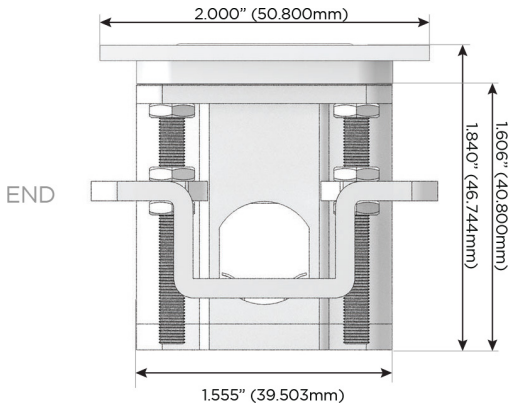

Plug:

Supplied with Low Profile Flat 45° Angle 120 VAC Plug

Optional Standard Straight 120 VAC Plug

Optional Straight 120 VAC Pass-through Plug

- CLEAN, COMPACT DESIGN
- STREAMLINED
- LOW PROFILE
- SIDE-EXITING CORDS
- PLUG & PLAY
- 6' AC CORD & PLUG (FLAT PLUG STANDARD)
- CUSTOMIZABLE CONFIGURATIONS AND FINISHES
- UL LISTED FOR MOUNTING IN FURNITURE
- 15A

M-POWER-4T

AC POWER & DATA CONNECTIVITY SOLUTION

M-POWER-4TW-AM612-CRATP

Specs:

Modules/Ports:

- A** Tamper Resistant AC Receptacle
- M** Double USB-A (Fast Charging Ports - 18W)
- 6** CAT 6
- 12** RJ 12

A M 6 12