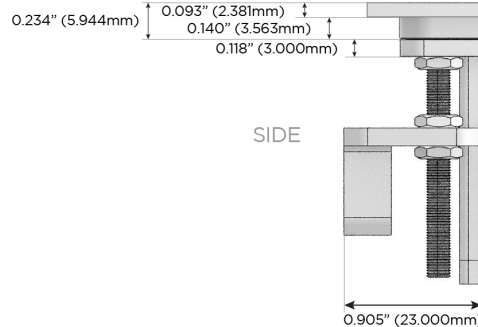

M-POWER-4T

AC POWER & DATA CONNECTIVITY SOLUTION

M-POWER-4TW-AM612-CRATP

Specs:

Modules/Ports:

- A** Tamper Resistant AC Receptacle
- M** Double USB-A (Fast Charging Ports - 18W)
- 6** CAT 6
- 12** RJ 12

A M 6 12