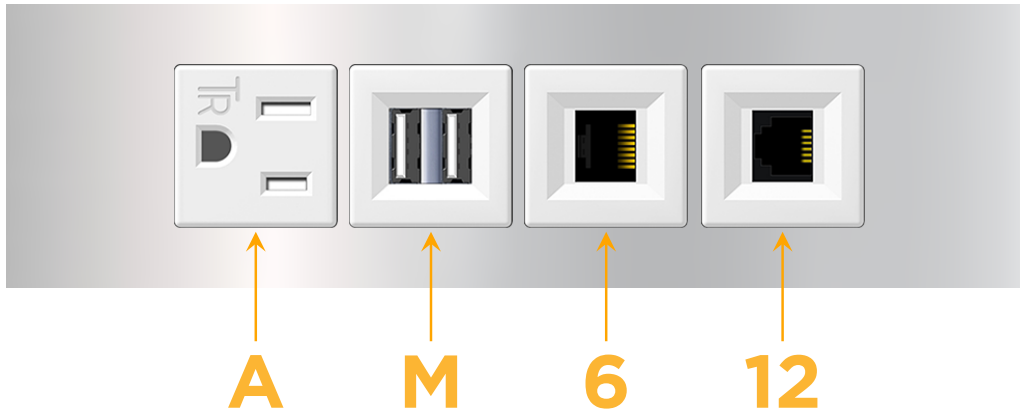

sales@mormax.com

mormax.com

Metro Light & Power's line of power & data solutions offers sophisticated design elements combined with greater ease of installation. Streamlined and low-profile, enhanced by side-exiting cords, our outlets advance the industry with their cutting edge look and feel. We believe flexibility is key, and we provide a variety of mounting options, including the ability to mount in limited spaces. Our outlets are available in many finishes and configurations, in addition to a custom color and finish capability for our clients.

Trim Plate Finish: **CHROME (ABS)**

Custom Finishes Available

M-POWER-4TW-AM612-CRATP

Features:

Module/Port Options:

- A** Tamper Resistant AC Receptacle
- E** USB-A & USB-C (20W)
- M** Double USB-A (Fast Charging Ports - 18W)
- H** HDMI
- 6** CAT 6
- 12** RJ 12
- X** Switched AC
- Y** 3-Way Switch (Low Voltage)
- V** USB-C (45W High Speed Charging Port)
- S** USB-C (25W High Speed Charging Port)
- R** Switched AC (Rocker Switch)
- D** Dimmer Switch

Plug:

Supplied with Low Profile Flat 45° Angle 120 VAC Plug

Optional Standard Straight 120 VAC Plug

Optional Straight 120 VAC Pass-through Plug

- CLEAN, COMPACT DESIGN
- STREAMLINED
- LOW PROFILE
- SIDE-EXITING CORDS
- PLUG & PLAY
- 6' AC CORD & PLUG (FLAT PLUG STANDARD)
- CUSTOMIZABLE CONFIGURATIONS AND FINISHES
- UL LISTED FOR MOUNTING IN FURNITURE
- 15A

M-POWER-4T

AC POWER & DATA CONNECTIVITY SOLUTION

M-POWER-4TW-AM612-CRATP

Specs:

Modules/Ports:

- A** Tamper Resistant AC Receptacle
- M** Double USB-A (Fast Charging Ports - 18W)
- 6** CAT 6
- 12** RJ 12

A M 6 12