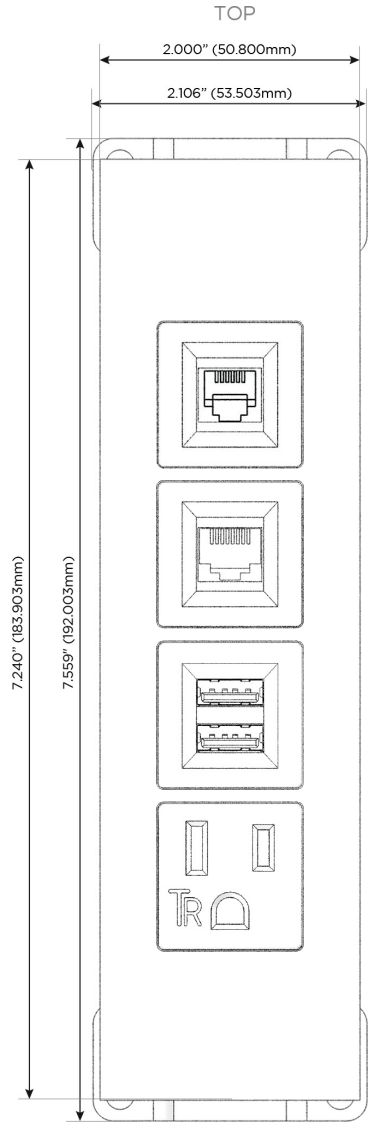

Trim Plate Finish: **CHROME (ABS)**

Custom Finishes Available

M-POWER-4TW-AM612-CRATP

Features:

Module/Port Options:

- A** Tamper Resistant AC Receptacle
- E** USB-A & USB-C (20W)
- M** Double USB-A (Fast Charging Ports - 18W)
- H** HDMI
- 6** CAT 6
- 12** RJ 12
- X** Switched AC
- Y** 3-Way Switch (Low Voltage)
- V** USB-C (45W High Speed Charging Port)
- S** USB-C (25W High Speed Charging Port)
- R** Switched AC (Rocker Switch)
- D** Dimmer Switch

Plug:

Supplied with Low Profile Flat 45° Angle 120 VAC Plug

Optional Standard Straight 120 VAC Plug

Optional Straight 120 VAC Pass-through Plug

- CLEAN, COMPACT DESIGN
- STREAMLINED
- LOW PROFILE
- SIDE-EXITING CORDS
- PLUG & PLAY
- 6' AC CORD & PLUG (FLAT PLUG STANDARD)
- CUSTOMIZABLE CONFIGURATIONS AND FINISHES
- UL LISTED FOR MOUNTING IN FURNITURE
- 15A

M-POWER-4T

AC POWER & DATA CONNECTIVITY SOLUTION

M-POWER-4TW-AM612-CRATP

Specs:

Modules/Ports:

- A** Tamper Resistant AC Receptacle
- M** Double USB-A (Fast Charging Ports - 18W)
- 6** CAT 6
- 12** RJ 12

A M 6 12