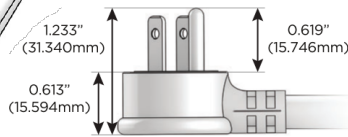

Plug:

Supplied with Low Profile Flat 45° Angle 120 VAC Plug

Optional Standard Straight 120 VAC Plug

Optional Straight 120 VAC Pass-through Plug

- CLEAN, COMPACT DESIGN
- STREAMLINED
- LOW PROFILE
- SIDE-EXITING CORDS
- PLUG & PLAY
- 6' AC CORD & PLUG (FLAT PLUG STANDARD)
- CUSTOMIZABLE CONFIGURATIONS AND FINISHES
- UL LISTED FOR MOUNTING IN FURNITURE
- 15A

M-POWER-4T

AC POWER & DATA CONNECTIVITY SOLUTION

M-POWER-4TW-AM612-CRATP

Specs:

Modules/Ports:

- A** Tamper Resistant AC Receptacle
- M** Double USB-A (Fast Charging Ports - 18W)
- 6** CAT 6
- 12** RJ 12

A M 6 12