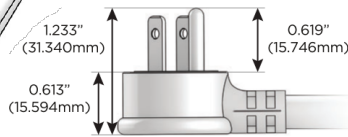

M-POWER-4T

AC POWER & DATA CONNECTIVITY SOLUTION

M-POWER-4TW-AM612-BZ5ATP

Specs:

Modules/Ports:

- **A** Tamper Resistant AC Receptacle
- **M** Double USB-A (Fast Charging Ports - 18W)
- **6** CAT 6
- **12** RJ 12

A M 6 12