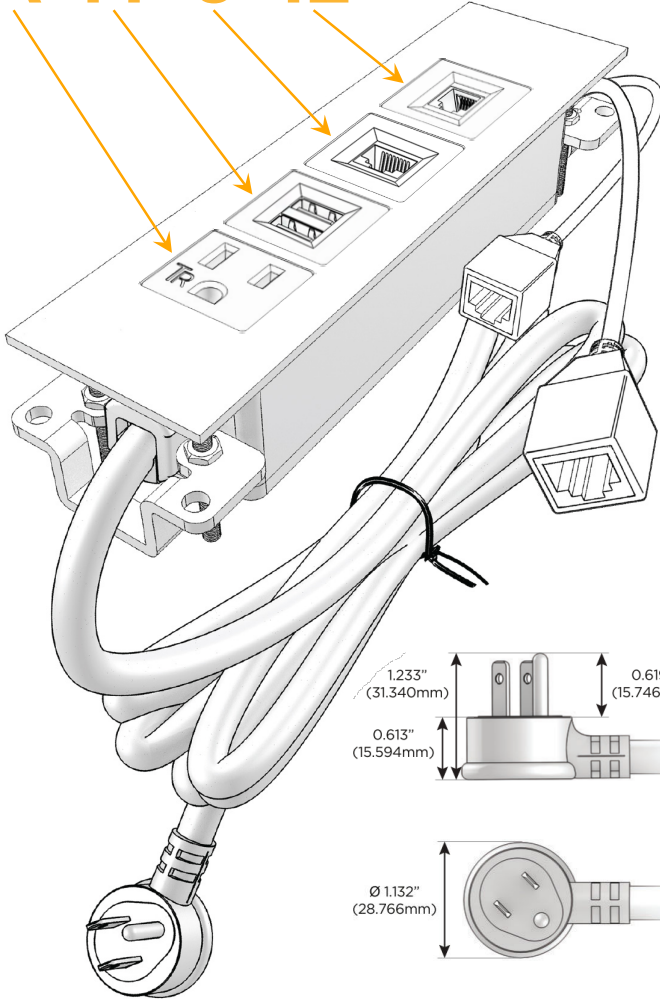

M-POWER-4T

AC POWER & DATA CONNECTIVITY SOLUTION

M-POWER-4TW-AM612-BZ5ATP

Specs:

Modules/Ports:

- **A** Tamper Resistant AC Receptacle
- **M** Double USB-A (Fast Charging Ports - 18W)
- **6** CAT 6
- **12** RJ 12

A M 6 12