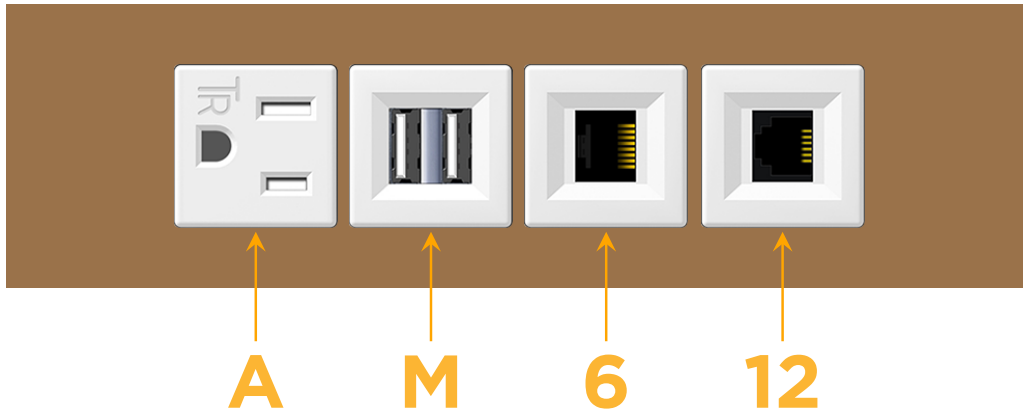

M-POWER-4T

AC POWER & DATA CONNECTIVITY SOLUTION

M-POWER-4TW-AM612-BZ5ATP

Distributed by

Mormax Company, Inc.

8 Westchester Plaza

Elmsford, NY 10523

914-699-0101

sales@mormax.com

mormax.com

Metro Light & Power's line of power & data solutions offers sophisticated design elements combined with greater ease of installation. Streamlined and low-profile, enhanced by side-exiting cords, our outlets advance the industry with their cutting edge look and feel. We believe flexibility is key, and we provide a variety of mounting options, including the ability to mount in limited spaces. Our outlets are available in many finishes and configurations, in addition to a custom color and finish capability for our clients.

Trim Plate Finish: **ARCHITECTURAL BRONZE (ABS)**

Custom Finishes Available

M-POWER-4TW-AM612-BZ5ATP

Features:

Module/Port Options:

- **A** Tamper Resistant AC Receptacle
- **E** USB-A & USB-C (20W)
- **M** Double USB-A (Fast Charging Ports - 18W)
- **H** HDMI
- **6** CAT 6
- **12** RJ 12
- **X** Switched AC
- **Y** 3-Way Switch (Low Voltage)
- **V** USB-C (45W High Speed Charging Port)
- **S** USB-C (25W High Speed Charging Port)
- **R** Switched AC (Rocker Switch)
- **D** Dimmer Switch

Plug:

Supplied with Low Profile Flat 45° Angle 120 VAC Plug

Optional Standard Straight 120 VAC Plug

Optional Straight 120 VAC Pass-through Plug

- CLEAN, COMPACT DESIGN
- STREAMLINED
- LOW PROFILE
- SIDE-EXITING CORDS
- PLUG & PLAY
- 6' AC CORD & PLUG (FLAT PLUG STANDARD)
- CUSTOMIZABLE CONFIGURATIONS AND FINISHES
- UL LISTED FOR MOUNTING IN FURNITURE
- 15A