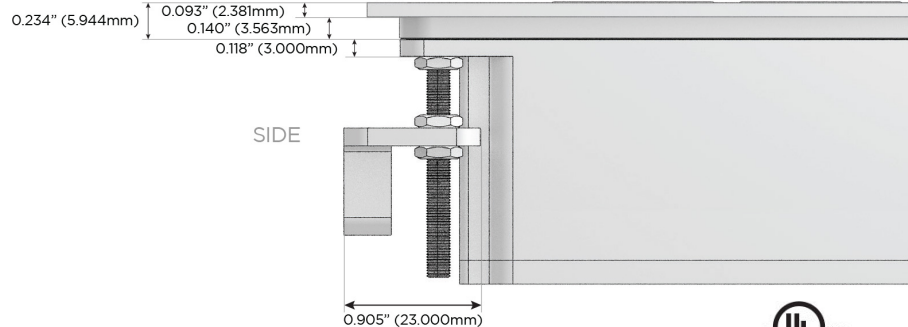

M-POWER-4T

AC POWER & DATA CONNECTIVITY SOLUTION

M-POWER-4TW-AM612-BRATP

Specs:

Modules/Ports:

- A** Tamper Resistant AC Receptacle
- M** Double USB-A (Fast Charging Ports - 18W)
- 6** CAT 6
- 12** RJ 12

A M 6 12