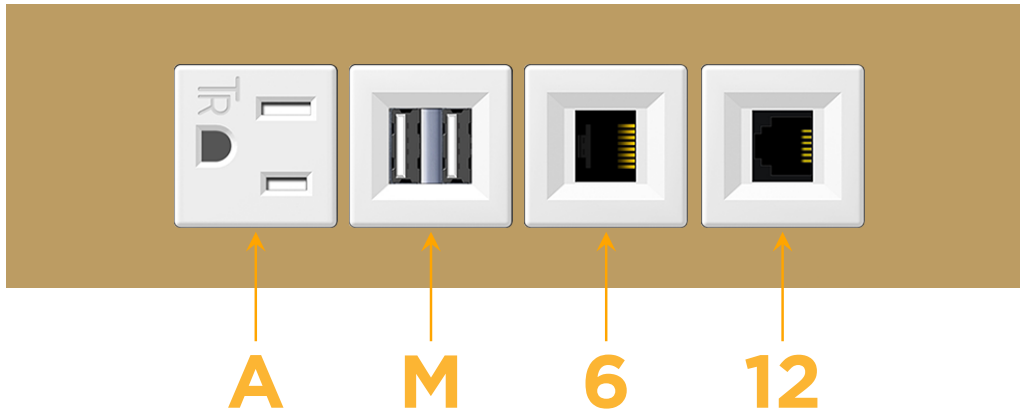

sales@mormax.com

mormax.com

Metro Light & Power's line of power & data solutions offers sophisticated design elements combined with greater ease of installation. Streamlined and low-profile, enhanced by side-exiting cords, our outlets advance the industry with their cutting edge look and feel. We believe flexibility is key, and we provide a variety of mounting options, including the ability to mount in limited spaces. Our outlets are available in many finishes and configurations, in addition to a custom color and finish capability for our clients.

Trim Plate Finish: **BRASS (ABS)**

Custom Finishes Available

M-POWER-4TW-AM612-BRATP

Features:

Module/Port Options:

- A** Tamper Resistant AC Receptacle
- E** USB-A & USB-C (20W)
- M** Double USB-A (Fast Charging Ports - 18W)
- H** HDMI
- 6** CAT 6
- 12** RJ 12
- X** Switched AC
- Y** 3-Way Switch (Low Voltage)
- V** USB-C (45W High Speed Charging Port)
- S** USB-C (25W High Speed Charging Port)
- R** Switched AC (Rocker Switch)
- D** Dimmer Switch

Plug:

Supplied with Low Profile Flat 45° Angle 120 VAC Plug

Optional Standard Straight 120 VAC Plug

Optional Straight 120 VAC Pass-through Plug

- CLEAN, COMPACT DESIGN
- STREAMLINED
- LOW PROFILE
- SIDE-EXITING CORDS
- PLUG & PLAY
- 6' AC CORD & PLUG (FLAT PLUG STANDARD)
- CUSTOMIZABLE CONFIGURATIONS AND FINISHES
- UL LISTED FOR MOUNTING IN FURNITURE
- 15A

M-POWER-4T

AC POWER & DATA CONNECTIVITY SOLUTION

M-POWER-4TW-AM612-BRATP

Specs:

Modules/Ports:

- A** Tamper Resistant AC Receptacle
- M** Double USB-A (Fast Charging Ports - 18W)
- 6** CAT 6
- 12** RJ 12

A M 6 12