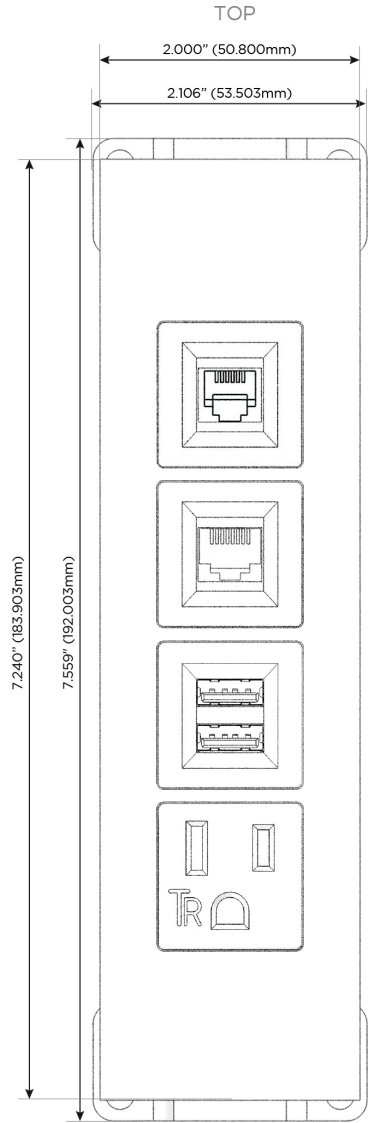

Trim Plate Finish: **BRASS (ABS)**

Custom Finishes Available

M-POWER-4TW-AM612-BRATP

Features:

Module/Port Options:

- A** Tamper Resistant AC Receptacle
- E** USB-A & USB-C (20W)
- M** Double USB-A (Fast Charging Ports - 18W)
- H** HDMI
- 6** CAT 6
- 12** RJ 12
- X** Switched AC
- Y** 3-Way Switch (Low Voltage)
- V** USB-C (45W High Speed Charging Port)
- S** USB-C (25W High Speed Charging Port)
- R** Switched AC (Rocker Switch)
- D** Dimmer Switch

Plug:

Supplied with Low Profile Flat 45° Angle 120 VAC Plug

Optional Standard Straight 120 VAC Plug

Optional Straight 120 VAC Pass-through Plug

- CLEAN, COMPACT DESIGN
- STREAMLINED
- LOW PROFILE
- SIDE-EXITING CORDS
- PLUG & PLAY
- 6' AC CORD & PLUG (FLAT PLUG STANDARD)
- CUSTOMIZABLE CONFIGURATIONS AND FINISHES
- UL LISTED FOR MOUNTING IN FURNITURE
- 15A

M-POWER-4T

AC POWER & DATA CONNECTIVITY SOLUTION

M-POWER-4TW-AM612-BRATP

Specs:

Modules/Ports:

- A** Tamper Resistant AC Receptacle
- M** Double USB-A (Fast Charging Ports - 18W)
- 6** CAT 6
- 12** RJ 12

A M 6 12