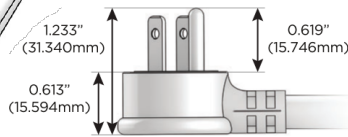

Plug:

Supplied with Low Profile Flat 45° Angle 120 VAC Plug

Optional Standard Straight 120 VAC Plug

Optional Straight 120 VAC Pass-through Plug

- CLEAN, COMPACT DESIGN
- STREAMLINED
- LOW PROFILE
- SIDE-EXITING CORDS
- PLUG & PLAY
- 6' AC CORD & PLUG (FLAT PLUG STANDARD)
- CUSTOMIZABLE CONFIGURATIONS AND FINISHES
- UL LISTED FOR MOUNTING IN FURNITURE
- 15A

M-POWER-4T

AC POWER & DATA CONNECTIVITY SOLUTION

M-POWER-4TW-AM612-BRATP

Specs:

Modules/Ports:

- A** Tamper Resistant AC Receptacle
- M** Double USB-A (Fast Charging Ports - 18W)
- 6** CAT 6
- 12** RJ 12

A M 6 12