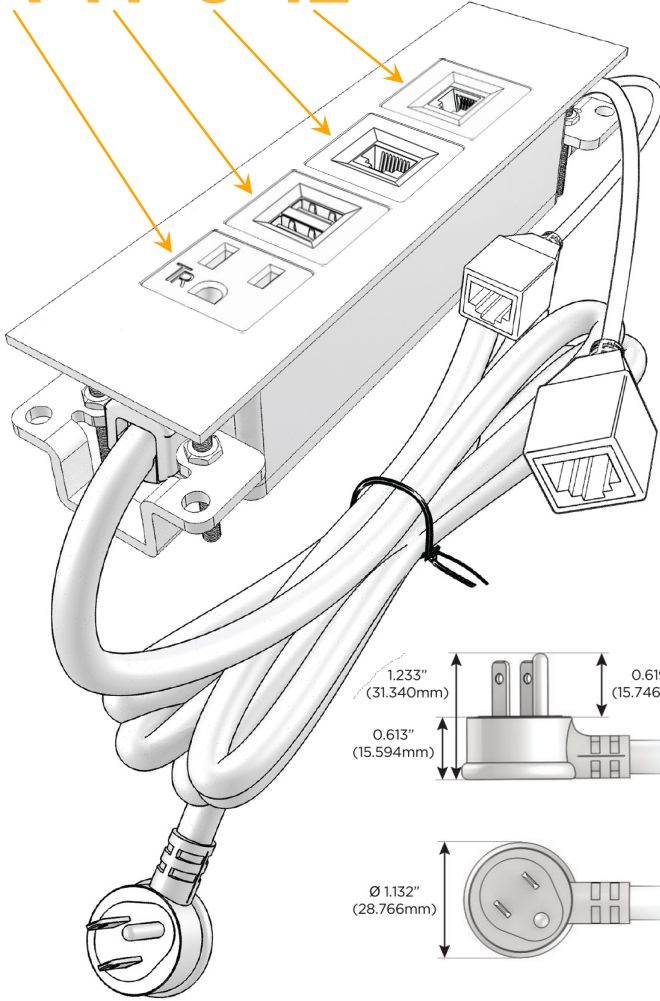

Trim Plate Finish: **BRASS (ABS)**

Custom Finishes Available

M-POWER-4TW-AM612-BRATP

Features:

Module/Port Options:

- A** Tamper Resistant AC Receptacle
- E** USB-A & USB-C (20W)
- M** Double USB-A (Fast Charging Ports - 18W)
- H** HDMI
- 6** CAT 6
- 12** RJ 12
- X** Switched AC
- Y** 3-Way Switch (Low Voltage)
- V** USB-C (45W High Speed Charging Port)
- S** USB-C (25W High Speed Charging Port)
- R** Switched AC (Rocker Switch)
- D** Dimmer Switch

Plug:

Supplied with Low Profile Flat 45° Angle 120 VAC Plug

Optional Standard Straight 120 VAC Plug

Optional Straight 120 VAC Pass-through Plug

- CLEAN, COMPACT DESIGN
- STREAMLINED
- LOW PROFILE
- SIDE-EXITING CORDS
- PLUG & PLAY
- 6' AC CORD & PLUG (FLAT PLUG STANDARD)
- CUSTOMIZABLE CONFIGURATIONS AND FINISHES
- UL LISTED FOR MOUNTING IN FURNITURE
- 15A

M-POWER-4T

AC POWER & DATA CONNECTIVITY SOLUTION

M-POWER-4TW-AM612-BRATP

Specs:

Modules/Ports:

- A** Tamper Resistant AC Receptacle
- M** Double USB-A (Fast Charging Ports - 18W)
- 6** CAT 6
- 12** RJ 12

A M 6 12