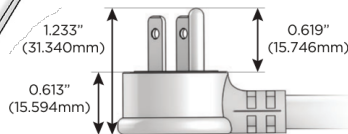

Plug:

Supplied with Low Profile Flat 45° Angle 120 VAC Plug

Optional Standard Straight 120 VAC Plug

Optional Straight 120 VAC Pass-through Plug

- CLEAN, COMPACT DESIGN
- STREAMLINED
- LOW PROFILE
- SIDE-EXITING CORDS
- PLUG & PLAY
- 6' AC CORD & PLUG (FLAT PLUG STANDARD)
- CUSTOMIZABLE CONFIGURATIONS AND FINISHES
- UL LISTED FOR MOUNTING IN FURNITURE
- 15A

M-POWER-4T

AC POWER & DATA CONNECTIVITY SOLUTION

M-POWER-4TW-AEX12-CRATP

Specs:

Modules/Ports:

- A** Tamper Resistant AC Receptacle
- E** USB-A & USB-C (20W)
- X** Switched AC
- 12** RJ 12

A E X 12

Distributed by