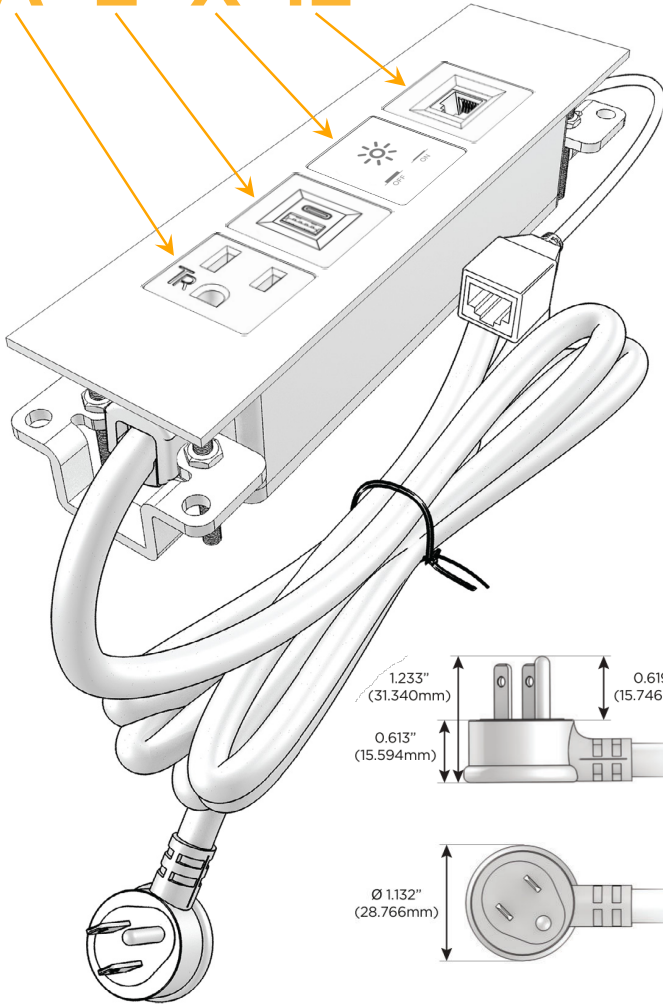

Trim Plate Finish: **CHROME (ABS)**

Custom Finishes Available

M-POWER-4TW-AEX12-CRATP

Features:

Module/Port Options:

- A** Tamper Resistant AC Receptacle
- E** USB-A & USB-C (20W)
- M** Double USB-A (Fast Charging Ports - 18W)
- H** HDMI
- 6** CAT 6
- 12** RJ 12
- X** Switched AC
- Y** 3-Way Switch (Low Voltage)
- V** USB-C (45W High Speed Charging Port)
- S** USB-C (25W High Speed Charging Port)
- R** Switched AC (Rocker Switch)
- D** Dimmer Switch

Plug:

Supplied with Low Profile Flat 45° Angle 120 VAC Plug

Optional Standard Straight 120 VAC Plug

Optional Straight 120 VAC Pass-through Plug

- CLEAN, COMPACT DESIGN
- STREAMLINED
- LOW PROFILE
- SIDE-EXITING CORDS
- PLUG & PLAY
- 6' AC CORD & PLUG (FLAT PLUG STANDARD)
- CUSTOMIZABLE CONFIGURATIONS AND FINISHES
- UL LISTED FOR MOUNTING IN FURNITURE
- 15A

M-POWER-4T

AC POWER & DATA CONNECTIVITY SOLUTION

M-POWER-4TW-AEX12-CRATP

Specs:

Modules/Ports:

- A** Tamper Resistant AC Receptacle
- E** USB-A & USB-C (20W)
- X** Switched AC
- 12** RJ 12

A E X 12

Distributed by