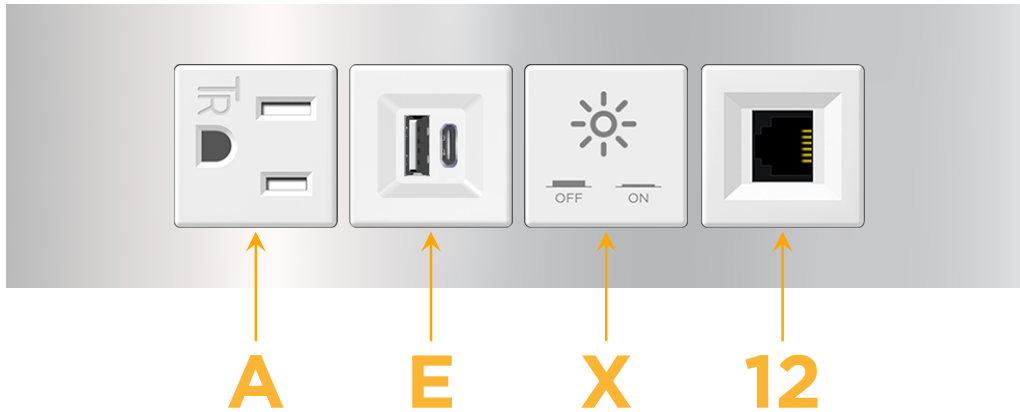

Trim Plate Finish: **CHROME (ABS)**

Custom Finishes Available

M-POWER-4TW-AEX12-CRATP

Features:

Module/Port Options:

- A** Tamper Resistant AC Receptacle
- E** USB-A & USB-C (20W)
- M** Double USB-A (Fast Charging Ports - 18W)
- H** HDMI
- 6** CAT 6
- 12** RJ 12
- X** Switched AC
- Y** 3-Way Switch (Low Voltage)
- V** USB-C (45W High Speed Charging Port)
- S** USB-C (25W High Speed Charging Port)
- R** Switched AC (Rocker Switch)
- D** Dimmer Switch

Plug:

Supplied with Low Profile Flat 45° Angle 120 VAC Plug

Optional Standard Straight 120 VAC Plug

Optional Straight 120 VAC Pass-through Plug

- CLEAN, COMPACT DESIGN
- STREAMLINED
- LOW PROFILE
- SIDE-EXITING CORDS
- PLUG & PLAY
- 6' AC CORD & PLUG (FLAT PLUG STANDARD)
- CUSTOMIZABLE CONFIGURATIONS AND FINISHES
- UL LISTED FOR MOUNTING IN FURNITURE
- 15A

M-POWER-4T

AC POWER & DATA CONNECTIVITY SOLUTION

M-POWER-4TW-AEX12-CRATP

Specs:

Modules/Ports:

- A** Tamper Resistant AC Receptacle
- E** USB-A & USB-C (20W)
- X** Switched AC
- 12** RJ 12

A E X 12

Distributed by