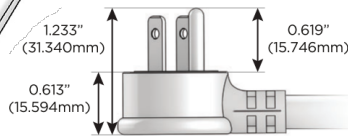

Plug:

Supplied with Low Profile Flat 45° Angle 120 VAC Plug

Optional Standard Straight 120 VAC Plug

Optional Straight 120 VAC Pass-through Plug

- CLEAN, COMPACT DESIGN
- STREAMLINED
- LOW PROFILE
- SIDE-EXITING CORDS
- PLUG & PLAY
- 6' AC CORD & PLUG (FLAT PLUG STANDARD)
- CUSTOMIZABLE CONFIGURATIONS AND FINISHES
- UL LISTED FOR MOUNTING IN FURNITURE
- 15A

M-POWER-4T

AC POWER & DATA CONNECTIVITY SOLUTION

M-POWER-4TW-AEX12-BRATP

Specs:

Modules/Ports:

- A** Tamper Resistant AC Receptacle
- E** USB-A & USB-C (20W)
- X** Switched AC
- 12** RJ 12

A E X 12

Distributed by