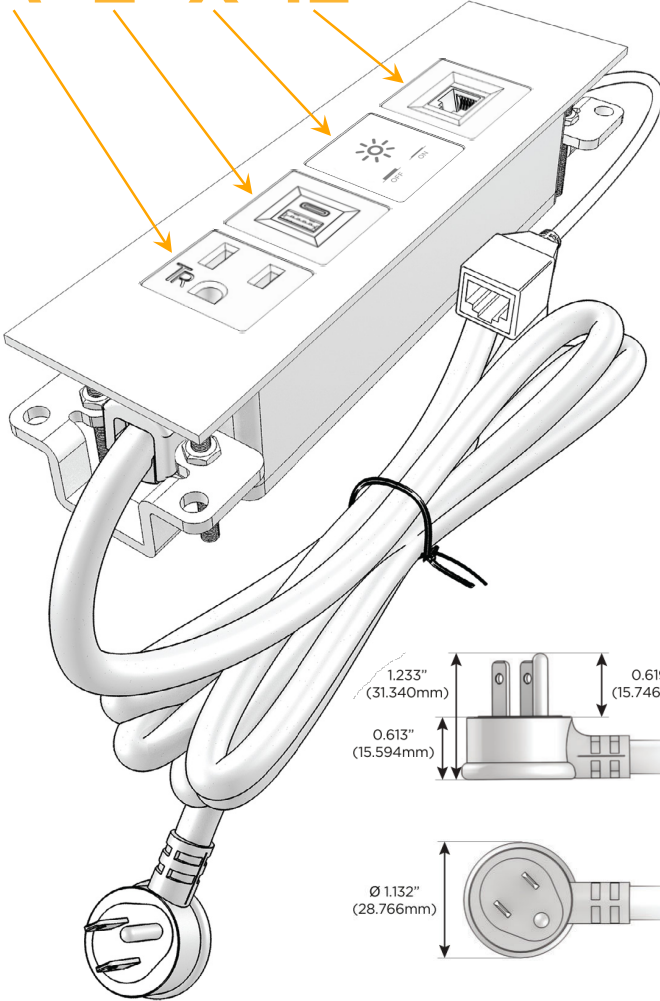

Trim Plate Finish: **BRASS (ABS)**

Custom Finishes Available

M-POWER-4TW-AEX12-BRATP

Features:

Module/Port Options:

- A** Tamper Resistant AC Receptacle
- E** USB-A & USB-C (20W)
- M** Double USB-A (Fast Charging Ports - 18W)
- H** HDMI
- 6** CAT 6
- 12** RJ 12
- X** Switched AC
- Y** 3-Way Switch (Low Voltage)
- V** USB-C (45W High Speed Charging Port)
- S** USB-C (25W High Speed Charging Port)
- R** Switched AC (Rocker Switch)
- D** Dimmer Switch

Plug:

Supplied with Low Profile Flat 45° Angle 120 VAC Plug

Optional Standard Straight 120 VAC Plug

Optional Straight 120 VAC Pass-through Plug

- CLEAN, COMPACT DESIGN
- STREAMLINED
- LOW PROFILE
- SIDE-EXITING CORDS
- PLUG & PLAY
- 6' AC CORD & PLUG (FLAT PLUG STANDARD)
- CUSTOMIZABLE CONFIGURATIONS AND FINISHES
- UL LISTED FOR MOUNTING IN FURNITURE
- 15A

M-POWER-4T

AC POWER & DATA CONNECTIVITY SOLUTION

M-POWER-4TW-AEX12-BRATP

Specs:

Modules/Ports:

- A** Tamper Resistant AC Receptacle
- E** USB-A & USB-C (20W)
- X** Switched AC
- 12** RJ 12

A E X 12

Distributed by