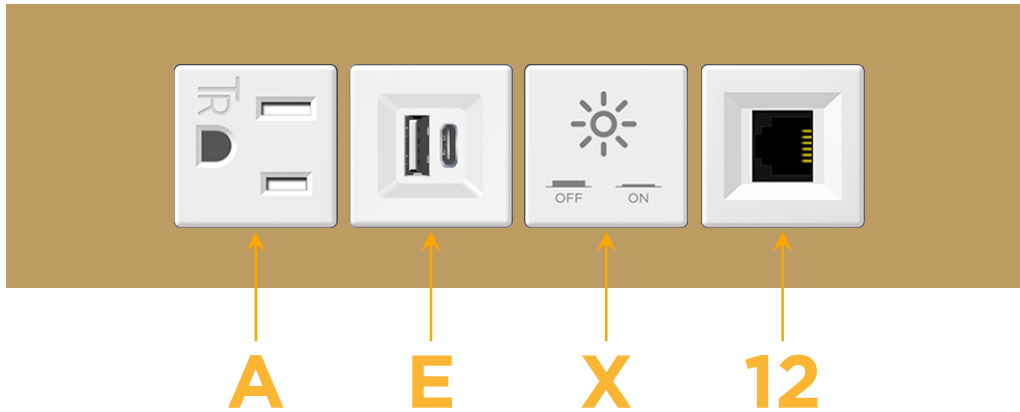

Trim Plate Finish: **BRASS (ABS)**

Custom Finishes Available

M-POWER-4TW-AEX12-BRATP

Features:

Module/Port Options:

- A** Tamper Resistant AC Receptacle
- E** USB-A & USB-C (20W)
- M** Double USB-A (Fast Charging Ports - 18W)
- H** HDMI
- 6** CAT 6
- 12** RJ 12
- X** Switched AC
- Y** 3-Way Switch (Low Voltage)
- V** USB-C (45W High Speed Charging Port)
- S** USB-C (25W High Speed Charging Port)
- R** Switched AC (Rocker Switch)
- D** Dimmer Switch

Plug:

Supplied with Low Profile Flat 45° Angle 120 VAC Plug

Optional Standard Straight 120 VAC Plug

Optional Straight 120 VAC Pass-through Plug

- CLEAN, COMPACT DESIGN
- STREAMLINED
- LOW PROFILE
- SIDE-EXITING CORDS
- PLUG & PLAY
- 6' AC CORD & PLUG (FLAT PLUG STANDARD)
- CUSTOMIZABLE CONFIGURATIONS AND FINISHES
- UL LISTED FOR MOUNTING IN FURNITURE
- 15A

M-POWER-4T

AC POWER & DATA CONNECTIVITY SOLUTION

M-POWER-4TW-AEX12-BRATP

Specs:

Modules/Ports:

- A** Tamper Resistant AC Receptacle
- E** USB-A & USB-C (20W)
- X** Switched AC
- 12** RJ 12

A E X 12

Distributed by