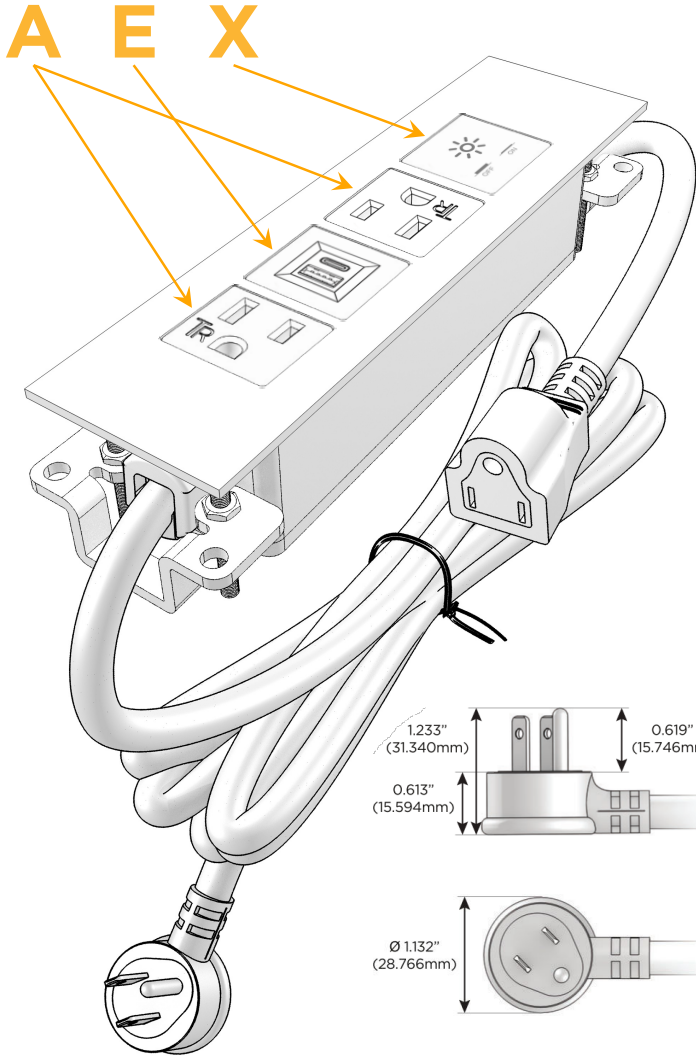

### Module/Port Options:

- A** Tamper Resistant AC Receptacle
- E** USB-A & USB-C (20W)
- M** Double USB-A (Fast Charging Ports - 18W)
- H** HDMI
- 6** CAT 6
- 12** RJ 12
- X** Switched AC
- Y** 3-Way Switch (Low Voltage)
- V** USB-C (45W High Speed Charging Port)
- S** USB-C (25W High Speed Charging Port)
- R** Switched AC (Rocker Switch)
- D** Dimmer Switch

### Plug:

Supplied with Low Profile Flat 45° Angle 120 VAC Plug

Optional Standard Straight 120 VAC Plug

Optional Straight 120 VAC Pass-through Plug

- CLEAN, COMPACT DESIGN
- STREAMLINED
- LOW PROFILE
- SIDE-EXITING CORDS
- PLUG & PLAY
- 6' AC CORD & PLUG (FLAT PLUG STANDARD)
- CUSTOMIZABLE CONFIGURATIONS AND FINISHES
- UL LISTED FOR MOUNTING IN FURNITURE
- 15A

## AC POWER & DATA CONNECTIVITY SOLUTION

M-POWER-4TW-AEAX-SS4ATP

Specs:

**Modules/Ports:**

- A** Tamper Resistant AC Receptacle
- E** USB-A & USB-C (20W)
- X** Switched AC

Distributed by

Mormax Company, Inc.