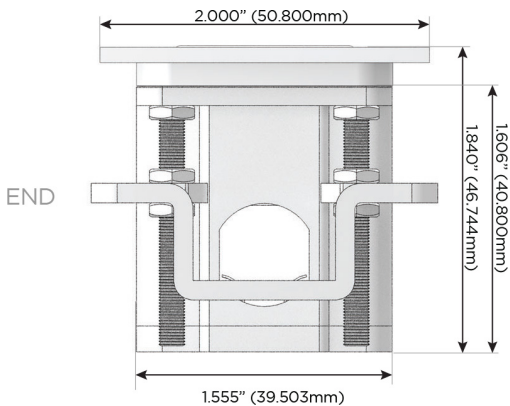

### Plug:

Supplied with Low Profile Flat 45° Angle 120 VAC Plug

Optional Standard Straight 120 VAC Plug

Optional Straight 120 VAC Pass-through Plug

- CLEAN, COMPACT DESIGN
- STREAMLINED
- LOW PROFILE
- SIDE-EXITING CORDS
- PLUG & PLAY
- 6' AC CORD & PLUG (FLAT PLUG STANDARD)
- CUSTOMIZABLE CONFIGURATIONS AND FINISHES
- UL LISTED FOR MOUNTING IN FURNITURE
- 15A

## AC POWER & DATA CONNECTIVITY SOLUTION

M-POWER-4TW-AEAX-SS4ATP

Specs:

**Modules/Ports:**

- A** Tamper Resistant AC Receptacle
- E** USB-A & USB-C (20W)
- X** Switched AC

Distributed by

Mormax Company, Inc.