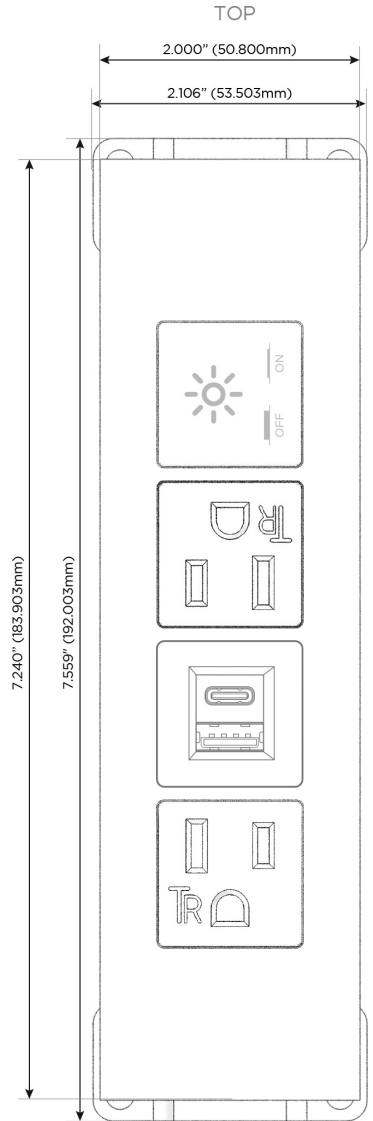

### Module/Port Options:

- A** Tamper Resistant AC Receptacle
- E** USB-A & USB-C (20W)
- M** Double USB-A (Fast Charging Ports - 18W)
- H** HDMI
- 6** CAT 6
- 12** RJ 12
- X** Switched AC
- Y** 3-Way Switch (Low Voltage)
- V** USB-C (45W High Speed Charging Port)
- S** USB-C (25W High Speed Charging Port)
- R** Switched AC (Rocker Switch)
- D** Dimmer Switch

### Plug:

Supplied with Low Profile Flat 45° Angle 120 VAC Plug

Optional Standard Straight 120 VAC Plug

Optional Straight 120 VAC Pass-through Plug

- CLEAN, COMPACT DESIGN
- STREAMLINED
- LOW PROFILE
- SIDE-EXITING CORDS
- PLUG & PLAY
- 6' AC CORD & PLUG (FLAT PLUG STANDARD)
- CUSTOMIZABLE CONFIGURATIONS AND FINISHES
- UL LISTED FOR MOUNTING IN FURNITURE
- 15A

# M-POWER-4T

## AC POWER & DATA CONNECTIVITY SOLUTION

M-POWER-4TW-AEAX-SS4ATP

Specs:

**Modules/Ports:**

- A** Tamper Resistant AC Receptacle
- E** USB-A & USB-C (20W)
- X** Switched AC

Distributed by

Mormax Company, Inc.