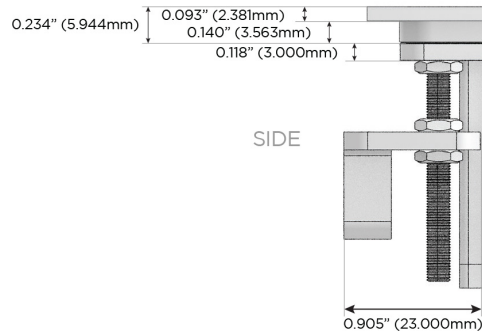

## AC POWER & DATA CONNECTIVITY SOLUTION

M-POWER-4TW-AEAX-SS4ATP

Specs:

**Modules/Ports:**

- A** Tamper Resistant AC Receptacle
- E** USB-A & USB-C (20W)
- X** Switched AC

Distributed by

Mormax Company, Inc.