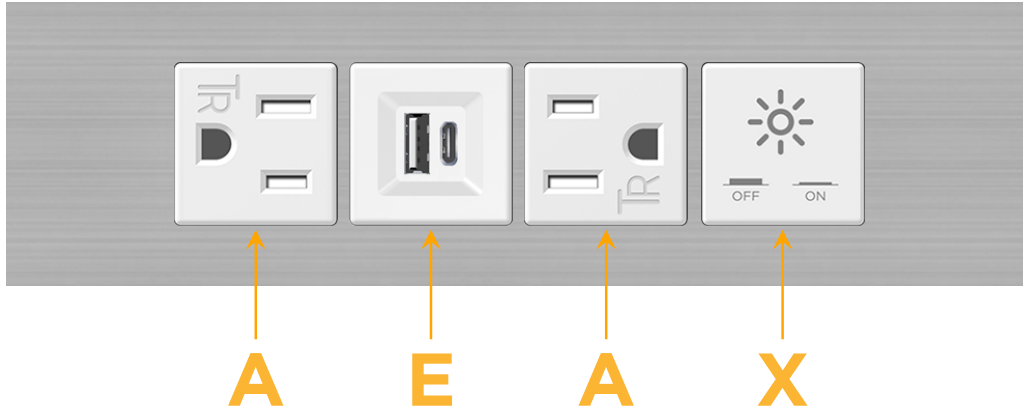

M-POWER-4T

AC POWER & DATA CONNECTIVITY SOLUTION

M-POWER-4TW-AEAX-SS4ATP

Distributed by

Mormax Company, Inc.

8 Westchester Plaza

Elmsford, NY 10523

914-699-0101

sales@mormax.com

mormax.com

Metro Light & Power's line of power & data solutions offers sophisticated design elements combined with greater ease of installation. Streamlined and low-profile, enhanced by side-exiting cords, our outlets advance the industry with their cutting edge look and feel. We believe flexibility is key, and we provide a variety of mounting options, including the ability to mount in limited spaces. Our outlets are available in many finishes and configurations, in addition to a custom color and finish capability for our clients.

Trim Plate Finish: **BRUSHED STAINLESS (ABS)**

Custom Finishes Available

M-POWER-4TW-AEAX-SS4ATP

Features:

Module/Port Options:

- **A** Tamper Resistant AC Receptacle
- **E** USB-A & USB-C (20W)
- **M** Double USB-A (Fast Charging Ports - 18W)
- **H** HDMI
- **6** CAT 6
- **12** RJ 12
- **X** Switched AC
- **Y** 3-Way Switch (Low Voltage)
- **V** USB-C (45W High Speed Charging Port)
- **S** USB-C (25W High Speed Charging Port)
- **R** Switched AC (Rocker Switch)
- **D** Dimmer Switch

Plug:

Supplied with Low Profile Flat 45° Angle 120 VAC Plug

Optional Standard Straight 120 VAC Plug

Optional Straight 120 VAC Pass-through Plug

- CLEAN, COMPACT DESIGN
- STREAMLINED
- LOW PROFILE
- SIDE-EXITING CORDS
- PLUG & PLAY
- 6' AC CORD & PLUG (FLAT PLUG STANDARD)
- CUSTOMIZABLE CONFIGURATIONS AND FINISHES
- UL LISTED FOR MOUNTING IN FURNITURE
- 15A