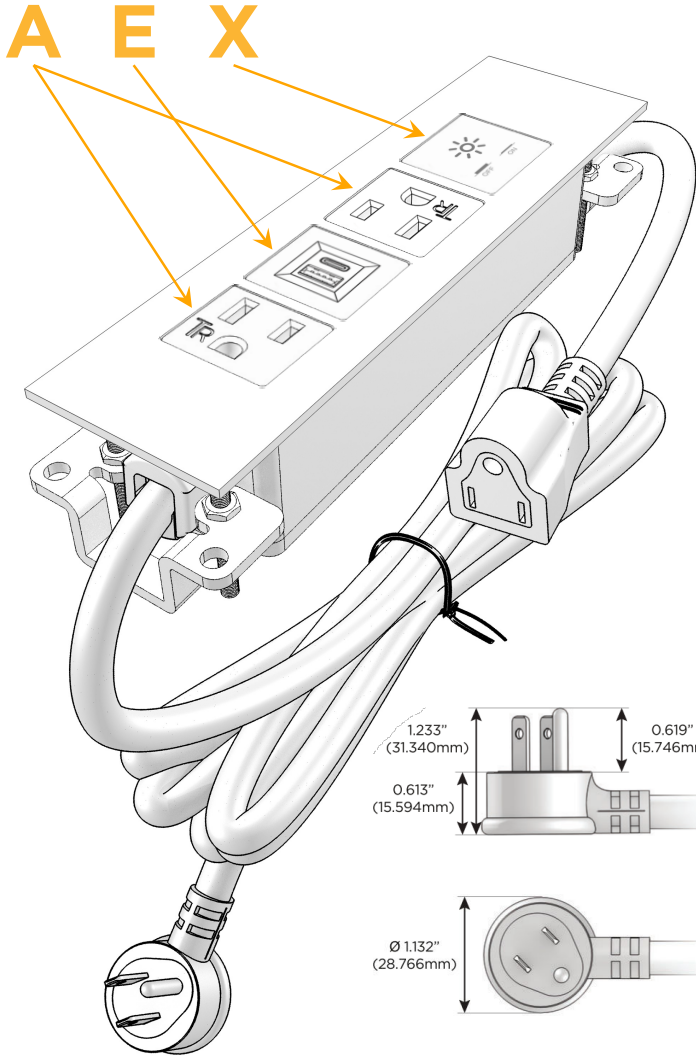

Trim Plate Finish: **ANTIQUED ARCHITECTURAL BRONZE (ABS)**

Custom Finishes Available

M-POWER-4TW-AEAX-BZ5AATP

Features:

Module/Port Options:

- A** Tamper Resistant AC Receptacle
- E** USB-A & USB-C (20W)
- M** Double USB-A (Fast Charging Ports - 18W)
- H** HDMI
- 6** CAT 6
- 12** RJ 12
- X** Switched AC
- Y** 3-Way Switch (Low Voltage)
- V** USB-C (45W High Speed Charging Port)
- S** USB-C (25W High Speed Charging Port)
- R** Switched AC (Rocker Switch)
- D** Dimmer Switch

Plug:

Supplied with Low Profile Flat 45° Angle 120 VAC Plug

Optional Standard Straight 120 VAC Plug

Optional Straight 120 VAC Pass-through Plug

- CLEAN, COMPACT DESIGN
- STREAMLINED
- LOW PROFILE
- SIDE-EXITING CORDS
- PLUG & PLAY
- 6' AC CORD & PLUG (FLAT PLUG STANDARD)
- CUSTOMIZABLE CONFIGURATIONS AND FINISHES
- UL LISTED FOR MOUNTING IN FURNITURE
- 15A

M-POWER-4T

AC POWER & DATA CONNECTIVITY SOLUTION

M-POWER-4TW-AEAX-BZ5AATP

Specs:

Modules/Ports:

- A** Tamper Resistant AC Receptacle
- E** USB-A & USB-C (20W)
- X** Switched AC

Distributed by

Mormax Company, Inc.