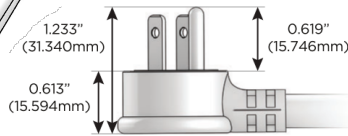

M-POWER-4T

AC POWER & DATA CONNECTIVITY SOLUTION

M-POWER-4TW-AEAX-BZ5AATP

Specs:

Modules/Ports:

- A** Tamper Resistant AC Receptacle
- E** USB-A & USB-C (20W)
- X** Switched AC

Distributed by

Mormax Company, Inc.