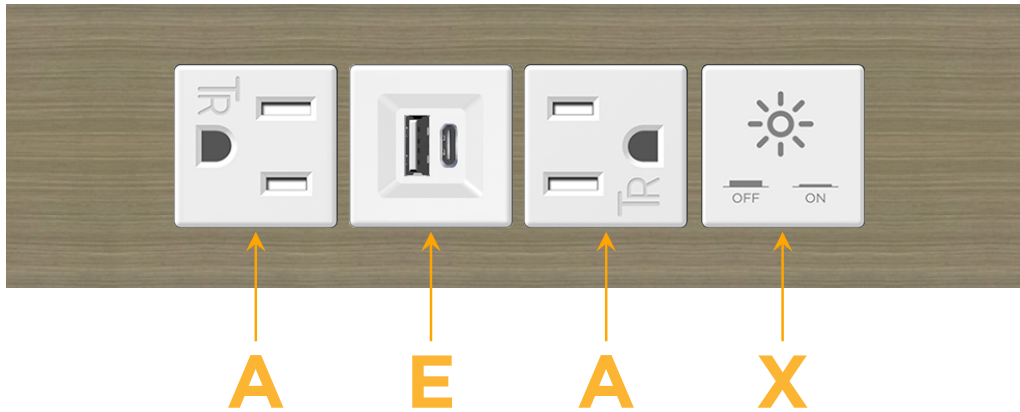

Trim Plate Finish: **ANTIQUED ARCHITECTURAL BRONZE (ABS)**

Custom Finishes Available

M-POWER-4TW-AEAX-BZ5AATP

Features:

Module/Port Options:

- A** Tamper Resistant AC Receptacle
- E** USB-A & USB-C (20W)
- M** Double USB-A (Fast Charging Ports - 18W)
- H** HDMI
- 6** CAT 6
- 12** RJ 12
- X** Switched AC
- Y** 3-Way Switch (Low Voltage)
- V** USB-C (45W High Speed Charging Port)
- S** USB-C (25W High Speed Charging Port)
- R** Switched AC (Rocker Switch)
- D** Dimmer Switch

Plug:

Supplied with Low Profile Flat 45° Angle 120 VAC Plug

Optional Standard Straight 120 VAC Plug

Optional Straight 120 VAC Pass-through Plug

- CLEAN, COMPACT DESIGN
- STREAMLINED
- LOW PROFILE
- SIDE-EXITING CORDS
- PLUG & PLAY
- 6' AC CORD & PLUG (FLAT PLUG STANDARD)
- CUSTOMIZABLE CONFIGURATIONS AND FINISHES
- UL LISTED FOR MOUNTING IN FURNITURE
- 15A

M-POWER-4T

AC POWER & DATA CONNECTIVITY SOLUTION

M-POWER-4TW-AEAX-BZ5AATP

Specs:

Modules/Ports:

- A** Tamper Resistant AC Receptacle
- E** USB-A & USB-C (20W)
- X** Switched AC

Distributed by

Mormax Company, Inc.