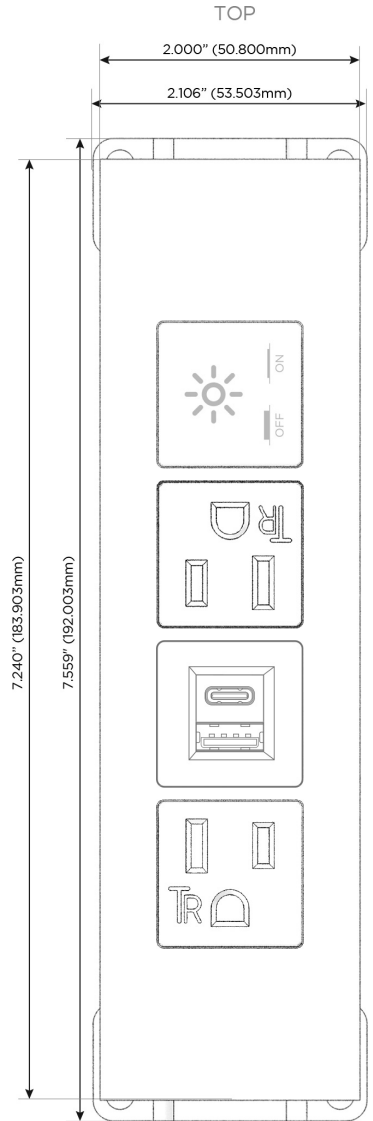

### Module/Port Options:

- A** Tamper Resistant AC Receptacle
- E** USB-A & USB-C (20W)
- M** Double USB-A (Fast Charging Ports - 18W)
- H** HDMI
- 6** CAT 6
- 12** RJ 12
- X** Switched AC
- Y** 3-Way Switch (Low Voltage)
- V** USB-C (45W High Speed Charging Port)
- S** USB-C (25W High Speed Charging Port)
- R** Switched AC (Rocker Switch)
- D** Dimmer Switch

### Plug:

Supplied with Low Profile Flat 45° Angle 120 VAC Plug

Optional Standard Straight 120 VAC Plug

Optional Straight 120 VAC Pass-through Plug

- CLEAN, COMPACT DESIGN
- STREAMLINED
- LOW PROFILE
- SIDE-EXITING CORDS
- PLUG & PLAY
- 6' AC CORD & PLUG (FLAT PLUG STANDARD)
- CUSTOMIZABLE CONFIGURATIONS AND FINISHES
- UL LISTED FOR MOUNTING IN FURNITURE
- 15A

# M-POWER-4T

AC POWER & DATA CONNECTIVITY SOLUTION

M-POWER-4TW-AEAX-BZ4TP

Specs:

**Modules/Ports:**

- A** Tamper Resistant AC Receptacle
- E** USB-A & USB-C (20W)
- X** Switched AC

Distributed by

Mormax Company, Inc.