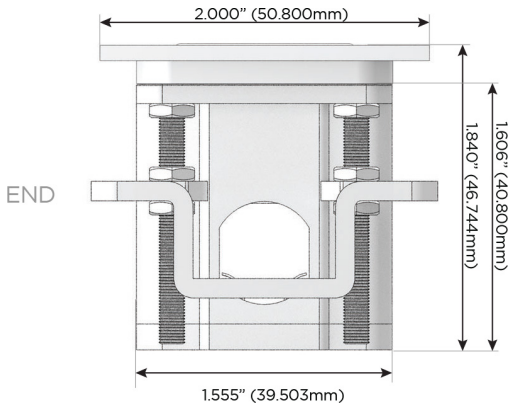

### Plug:

Supplied with Low Profile Flat 45° Angle 120 VAC Plug

Optional Standard Straight 120 VAC Plug

Optional Straight 120 VAC Pass-through Plug

- CLEAN, COMPACT DESIGN
- STREAMLINED
- LOW PROFILE
- SIDE-EXITING CORDS
- PLUG & PLAY
- 6' AC CORD & PLUG (FLAT PLUG STANDARD)
- CUSTOMIZABLE CONFIGURATIONS AND FINISHES
- UL LISTED FOR MOUNTING IN FURNITURE
- 15A

# M-POWER-4T

AC POWER & DATA CONNECTIVITY SOLUTION

M-POWER-4TW-AEAX-BZ4TP

Specs:

**Modules/Ports:**

- A** Tamper Resistant AC Receptacle
- E** USB-A & USB-C (20W)
- X** Switched AC

Distributed by

Mormax Company, Inc.