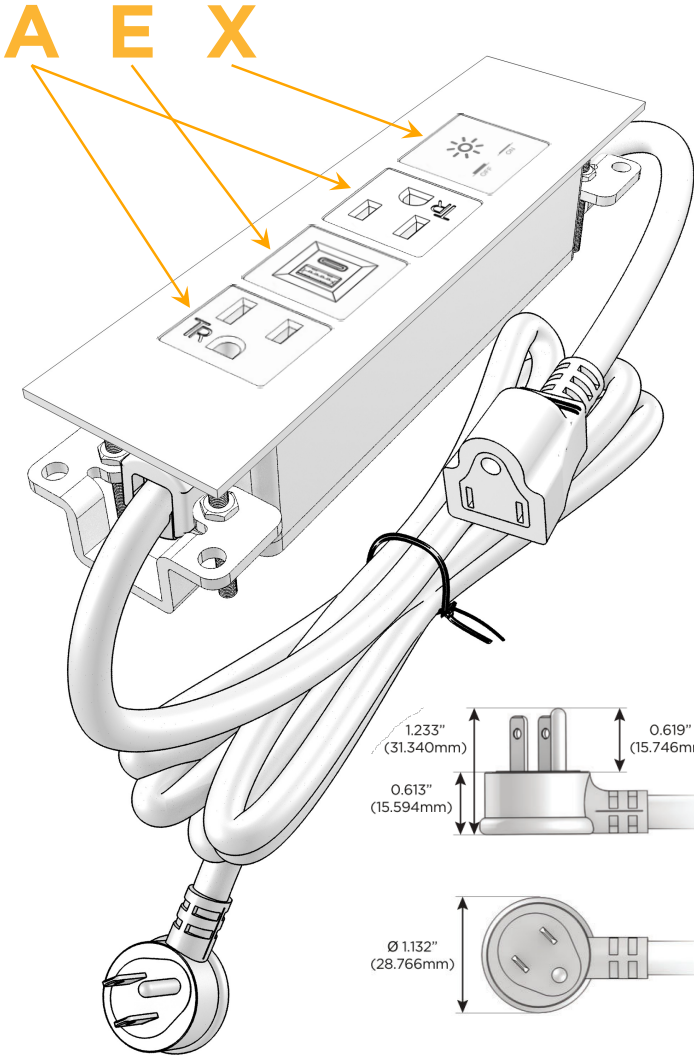

### Module/Port Options:

- A** Tamper Resistant AC Receptacle
- E** USB-A & USB-C (20W)
- M** Double USB-A (Fast Charging Ports - 18W)
- H** HDMI
- 6** CAT 6
- 12** RJ 12
- X** Switched AC
- Y** 3-Way Switch (Low Voltage)
- V** USB-C (45W High Speed Charging Port)
- S** USB-C (25W High Speed Charging Port)
- R** Switched AC (Rocker Switch)
- D** Dimmer Switch

### Plug:

Supplied with Low Profile Flat 45° Angle 120 VAC Plug

Optional Standard Straight 120 VAC Plug

Optional Straight 120 VAC Pass-through Plug

- CLEAN, COMPACT DESIGN
- STREAMLINED
- LOW PROFILE
- SIDE-EXITING CORDS
- PLUG & PLAY
- 6' AC CORD & PLUG (FLAT PLUG STANDARD)
- CUSTOMIZABLE CONFIGURATIONS AND FINISHES
- UL LISTED FOR MOUNTING IN FURNITURE
- 15A

# M-POWER-4T

AC POWER & DATA CONNECTIVITY SOLUTION

M-POWER-4TW-AEAX-BZ4TP

Specs:

**Modules/Ports:**

- A** Tamper Resistant AC Receptacle
- E** USB-A & USB-C (20W)
- X** Switched AC

Distributed by

Mormax Company, Inc.