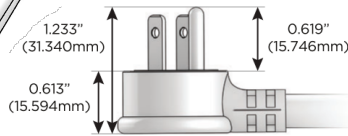

### Plug:

Supplied with Low Profile Flat 45° Angle 120 VAC Plug

Optional Standard Straight 120 VAC Plug

Optional Straight 120 VAC Pass-through Plug

- CLEAN, COMPACT DESIGN
- STREAMLINED
- LOW PROFILE
- SIDE-EXITING CORDS
- PLUG & PLAY
- 6' AC CORD & PLUG (FLAT PLUG STANDARD)
- CUSTOMIZABLE CONFIGURATIONS AND FINISHES
- UL LISTED FOR MOUNTING IN FURNITURE
- 15A

# M-POWER-4T

AC POWER & DATA CONNECTIVITY SOLUTION

M-POWER-4TW-AEAX-BZ4TP

Specs:

**Modules/Ports:**

- A** Tamper Resistant AC Receptacle
- E** USB-A & USB-C (20W)
- X** Switched AC

Distributed by

Mormax Company, Inc.