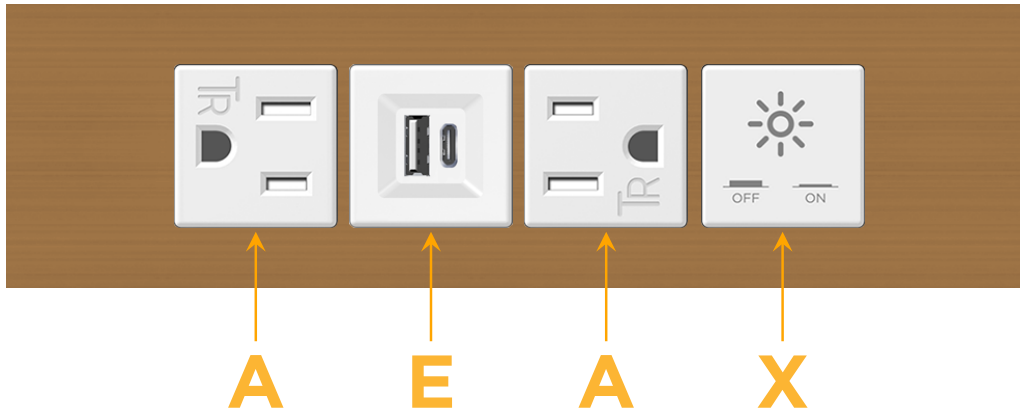

M-POWER-4T

AC POWER & DATA CONNECTIVITY SOLUTION

M-POWER-4TW-AEAX-BZ4TP

Distributed by

Mormax Company, Inc.

8 Westchester Plaza

Elmsford, NY 10523

914-699-0101

sales@mormax.com

mormax.com

Metro Light & Power's line of power & data solutions offers sophisticated design elements combined with greater ease of installation. Streamlined and low-profile, enhanced by side-exiting cords, our outlets advance the industry with their cutting edge look and feel. We believe flexibility is key, and we provide a variety of mounting options, including the ability to mount in limited spaces. Our outlets are available in many finishes and configurations, in addition to a custom color and finish capability for our clients.

Trim Plate Finish: **SOLID BRONZE BRUSHED**

Custom Finishes Available

M-POWER-4TW-AEAX-BZ4TP

Features:

Module/Port Options:

- **A** Tamper Resistant AC Receptacle
- **E** USB-A & USB-C (20W)
- **M** Double USB-A (Fast Charging Ports - 18W)
- **H** HDMI
- **6** CAT 6
- **12** RJ 12
- **X** Switched AC
- **Y** 3-Way Switch (Low Voltage)
- **V** USB-C (45W High Speed Charging Port)
- **S** USB-C (25W High Speed Charging Port)
- **R** Switched AC (Rocker Switch)
- **D** Dimmer Switch

Plug:

Supplied with Low Profile Flat 45° Angle 120 VAC Plug

Optional Standard Straight 120 VAC Plug

Optional Straight 120 VAC Pass-through Plug

- CLEAN, COMPACT DESIGN
- STREAMLINED
- LOW PROFILE
- SIDE-EXITING CORDS
- PLUG & PLAY
- 6' AC CORD & PLUG (FLAT PLUG STANDARD)
- CUSTOMIZABLE CONFIGURATIONS AND FINISHES
- UL LISTED FOR MOUNTING IN FURNITURE
- 15A