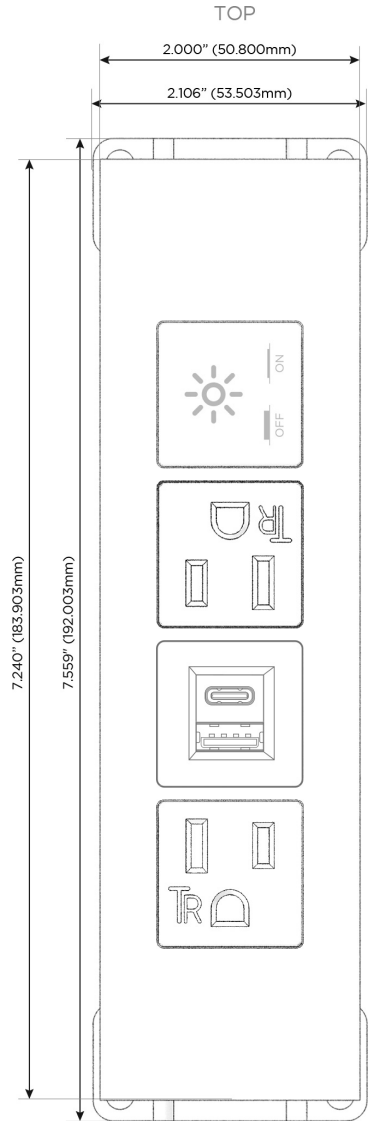

M-POWER-4T

AC POWER & DATA CONNECTIVITY SOLUTION

M-POWER-4TW-AEAX-BATP

Specs:

Modules/Ports:

- **A** Tamper Resistant AC Receptacle
- **E** USB-A & USB-C (20W)
- **X** Switched AC

Distributed by

Mormax Company, Inc.

8 Westchester Plaza

Elmsford, NY 10523

914-699-0101

sales@mormax.com

mormax.com