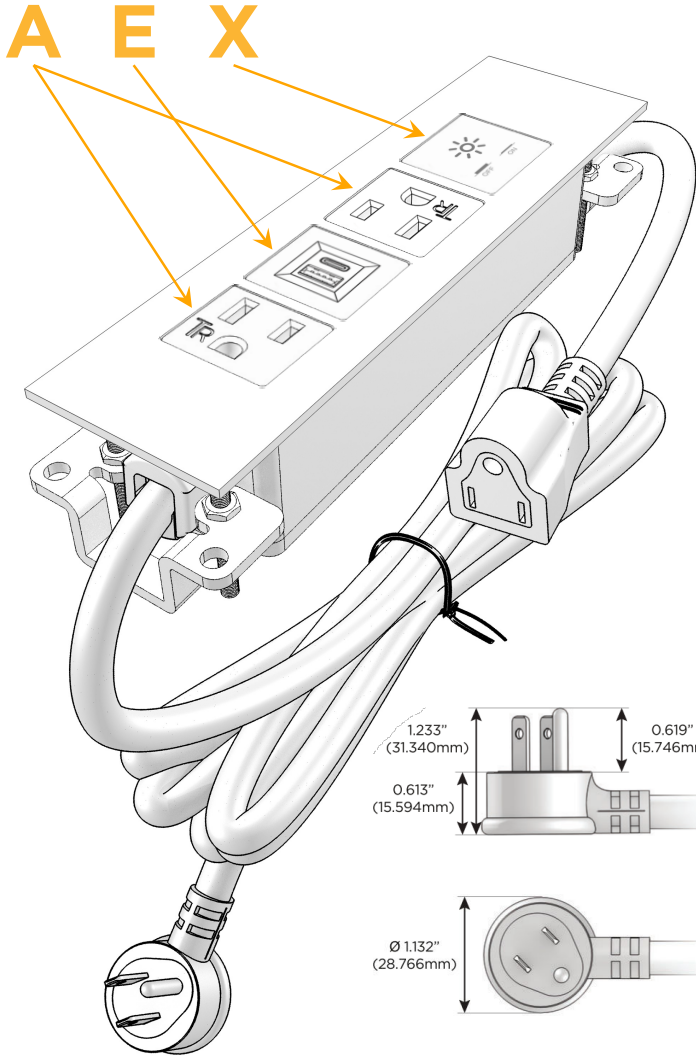

### Module/Port Options:

- A** Tamper Resistant AC Receptacle
- E** USB-A & USB-C (20W)
- M** Double USB-A (Fast Charging Ports - 18W)
- H** HDMI
- 6** CAT 6
- 12** RJ 12
- X** Switched AC
- Y** 3-Way Switch (Low Voltage)
- V** USB-C (45W High Speed Charging Port)
- S** USB-C (25W High Speed Charging Port)
- R** Switched AC (Rocker Switch)
- D** Dimmer Switch

### Plug:

Supplied with Low Profile Flat 45° Angle 120 VAC Plug

Optional Standard Straight 120 VAC Plug

Optional Straight 120 VAC Pass-through Plug

- CLEAN, COMPACT DESIGN
- STREAMLINED
- LOW PROFILE
- SIDE-EXITING CORDS
- PLUG & PLAY
- 6' AC CORD & PLUG (FLAT PLUG STANDARD)
- CUSTOMIZABLE CONFIGURATIONS AND FINISHES
- UL LISTED FOR MOUNTING IN FURNITURE
- 15A

## AC POWER & DATA CONNECTIVITY SOLUTION

M-POWER-4TW-AEAX-BATP

Specs:

### Modules/Ports:

- A** Tamper Resistant AC Receptacle
- E** USB-A & USB-C (20W)
- X** Switched AC

Distributed by

Mormax Company, Inc.

8 Westchester Plaza

Elmsford, NY 10523

914-699-0101

sales@mormax.com