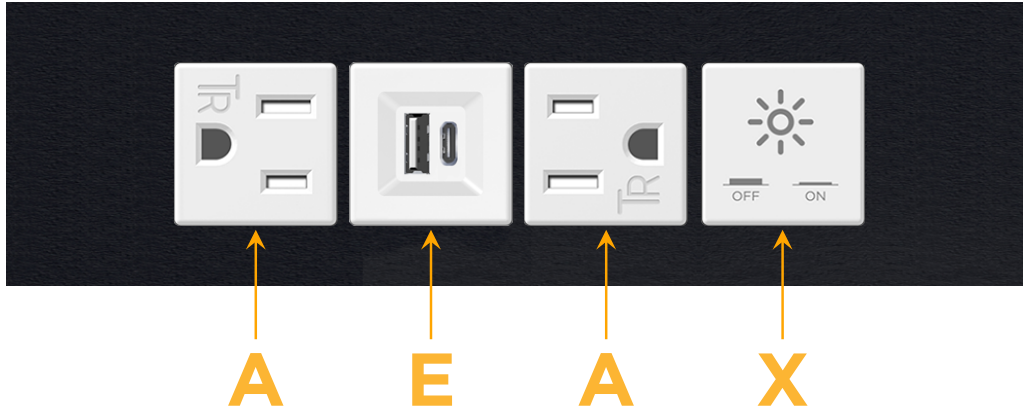

M-POWER-4T

AC POWER & DATA CONNECTIVITY SOLUTION

M-POWER-4TW-AEAX-BATP

Distributed by

Mormax Company, Inc.

8 Westchester Plaza

Elmsford, NY 10523

914-699-0101

sales@mormax.com

mormax.com

Metro Light & Power's line of power & data solutions offers sophisticated design elements combined with greater ease of installation. Streamlined and low-profile, enhanced by side-exiting cords, our outlets advance the industry with their cutting edge look and feel. We believe flexibility is key, and we provide a variety of mounting options, including the ability to mount in limited spaces. Our outlets are available in many finishes and configurations, in addition to a custom color and finish capability for our clients.

Trim Plate Finish: **BLACK (ABS)**

Custom Finishes Available

M-POWER-4TW-AEAX-BATP

Features:

Module/Port Options:

- **A** Tamper Resistant AC Receptacle
- **E** USB-A & USB-C (20W)
- **M** Double USB-A (Fast Charging Ports - 18W)
- **H** HDMI
- **6** CAT 6
- **12** RJ 12
- **X** Switched AC
- **Y** 3-Way Switch (Low Voltage)
- **V** USB-C (45W High Speed Charging Port)
- **S** USB-C (25W High Speed Charging Port)
- **R** Switched AC (Rocker Switch)
- **D** Dimmer Switch

Plug:

Supplied with Low Profile Flat 45° Angle 120 VAC Plug

Optional Standard Straight 120 VAC Plug

Optional Straight 120 VAC Pass-through Plug

- CLEAN, COMPACT DESIGN
- STREAMLINED
- LOW PROFILE
- SIDE-EXITING CORDS
- PLUG & PLAY
- 6' AC CORD & PLUG (FLAT PLUG STANDARD)
- CUSTOMIZABLE CONFIGURATIONS AND FINISHES
- UL LISTED FOR MOUNTING IN FURNITURE
- 15A