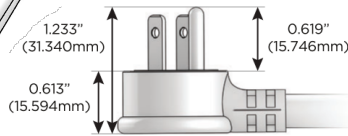

M-POWER-4T

AC POWER & DATA CONNECTIVITY SOLUTION

M-POWER-4TW-AEAX-BATP

Specs:

Modules/Ports:

- **A** Tamper Resistant AC Receptacle
- **E** USB-A & USB-C (20W)
- **X** Switched AC