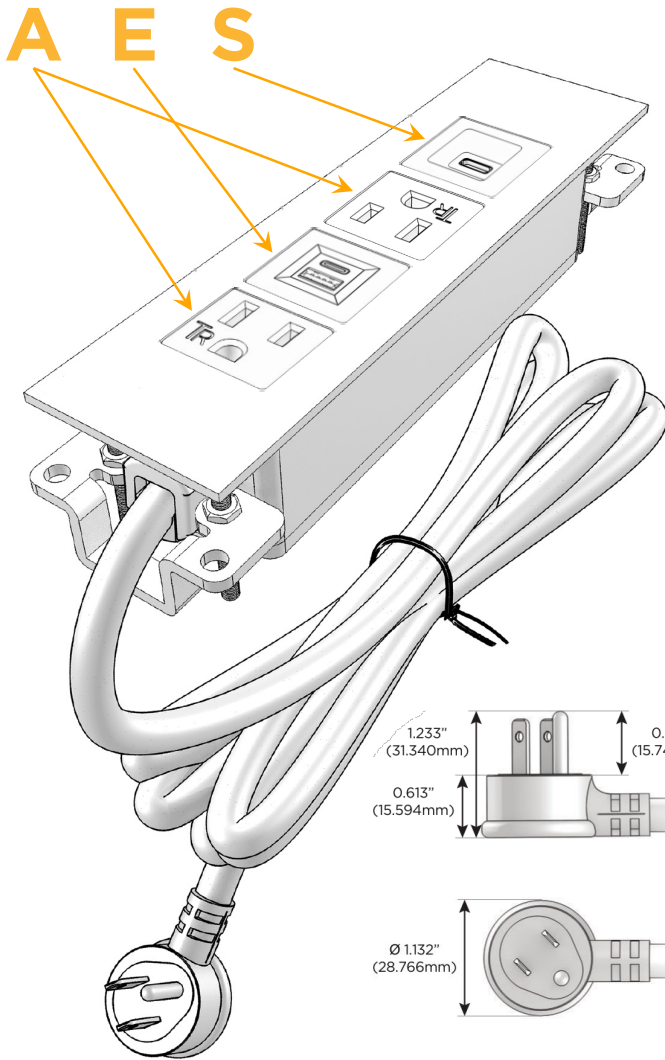

##### Module/Port Options:

- A** Tamper Resistant AC Receptacle
- E** USB-A & USB-C (20W)
- M** Double USB-A (Fast Charging Ports - 18W)
- H** HDMI
- 6** CAT 6
- 12** RJ 12
- X** Switched AC
- Y** 3-Way Switch (Low Voltage)
- V** USB-C (45W High Speed Charging Port)
- S** USB-C (25W High Speed Charging Port)
- R** Switched AC (Rocker Switch)
- D** Dimmer Switch

##### Plug:

Supplied with Low Profile Flat 45° Angle 120 VAC Plug

Optional Standard Straight 120 VAC Plug

Optional Straight 120 VAC Pass-through Plug

- CLEAN, COMPACT DESIGN
- STREAMLINED
- LOW PROFILE
- SIDE-EXITING CORDS
- PLUG & PLAY
- 6' AC CORD & PLUG (FLAT PLUG STANDARD)
- CUSTOMIZABLE CONFIGURATIONS AND FINISHES
- UL LISTED FOR MOUNTING IN FURNITURE
- 15A

### Modules/Ports:

- A** Tamper Resistant AC Receptacle
- E** USB-A & USB-C (20W)
- S** USB-C (25W High Speed Charging Port)

Distributed by

Mormax Company, Inc.

8 Westchester Plaza

Elmsford, NY 10523

914-699-0101