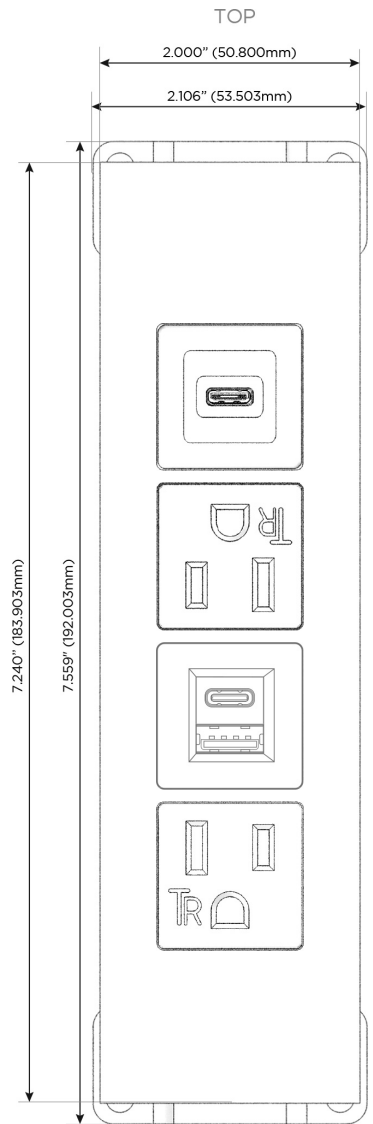

M-POWER-4T

AC POWER & DATA CONNECTIVITY SOLUTION

M-POWER-4TW-AEAS-SS8TP

Specs:

Modules/Ports:

- **A** Tamper Resistant AC Receptacle
- **E** USB-A & USB-C (20W)
- **S** USB-C (25W High Speed Charging Port)

Distributed by

Mormax Company, Inc.

8 Westchester Plaza

Elmsford, NY 10523

914-699-0101

sales@mormax.com

mormax.com