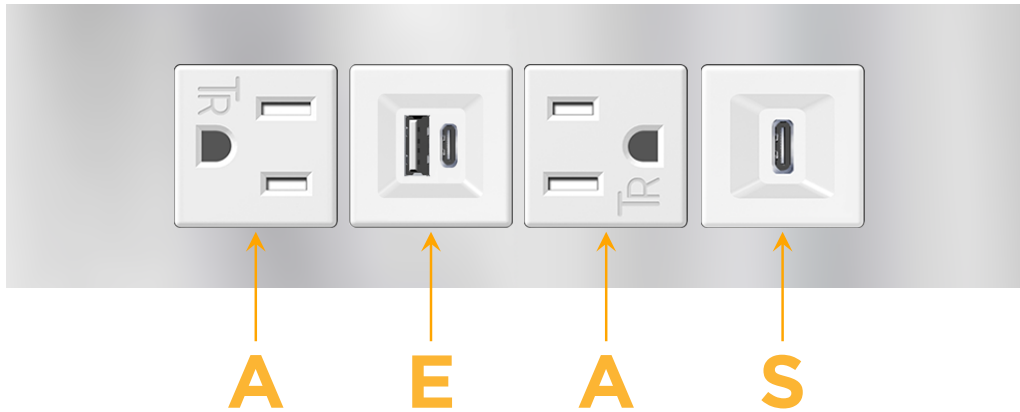

M-POWER-4T

AC POWER & DATA CONNECTIVITY SOLUTION

M-POWER-4TW-AEAS-SS8TP

Distributed by

Mormax Company, Inc.

8 Westchester Plaza

Elmsford, NY 10523

914-699-0101

sales@mormax.com

mormax.com

Metro Light & Power's line of power & data solutions offers sophisticated design elements combined with greater ease of installation. Streamlined and low-profile, enhanced by side-exiting cords, our outlets advance the industry with their cutting edge look and feel. We believe flexibility is key, and we provide a variety of mounting options, including the ability to mount in limited spaces. Our outlets are available in many finishes and configurations, in addition to a custom color and finish capability for our clients.

Trim Plate Finish: **STAINLESS STEEL MIRROR FINISH**

Custom Finishes Available

M-POWER-4TW-AEAS-SS8TP

Features:

Module/Port Options:

- **A** Tamper Resistant AC Receptacle
- **E** USB-A & USB-C (20W)
- **M** Double USB-A (Fast Charging Ports - 18W)
- **H** HDMI
- **6** CAT 6
- **12** RJ 12
- **X** Switched AC
- **Y** 3-Way Switch (Low Voltage)
- **V** USB-C (45W High Speed Charging Port)
- **S** USB-C (25W High Speed Charging Port)
- **R** Switched AC (Rocker Switch)
- **D** Dimmer Switch

Plug:

Supplied with Low Profile Flat 45° Angle 120 VAC Plug

Optional Standard Straight 120 VAC Plug

Optional Straight 120 VAC Pass-through Plug

- CLEAN, COMPACT DESIGN
- STREAMLINED
- LOW PROFILE
- SIDE-EXITING CORDS
- PLUG & PLAY
- 6' AC CORD & PLUG (FLAT PLUG STANDARD)
- CUSTOMIZABLE CONFIGURATIONS AND FINISHES
- UL LISTED FOR MOUNTING IN FURNITURE
- 15A