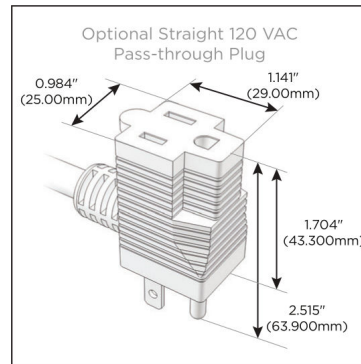

M-POWER-4T

AC POWER & DATA CONNECTIVITY SOLUTION

M-POWER-4TW-AEAS-SS8TP

Specs:

Modules/Ports:

- **A** Tamper Resistant AC Receptacle
- **E** USB-A & USB-C (20W)
- **S** USB-C (25W High Speed Charging Port)

Distributed by

Mormax Company, Inc.

8 Westchester Plaza

Elmsford, NY 10523

914-699-0101

sales@mormax.com

mormax.com