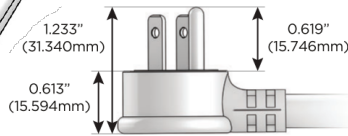

M-POWER-4T

AC POWER & DATA CONNECTIVITY SOLUTION

M-POWER-4TW-AEAS-SS4ATP

Specs:

Modules/Ports:

- **A** Tamper Resistant AC Receptacle
- **E** USB-A & USB-C (20W)
- **S** USB-C (25W High Speed Charging Port)