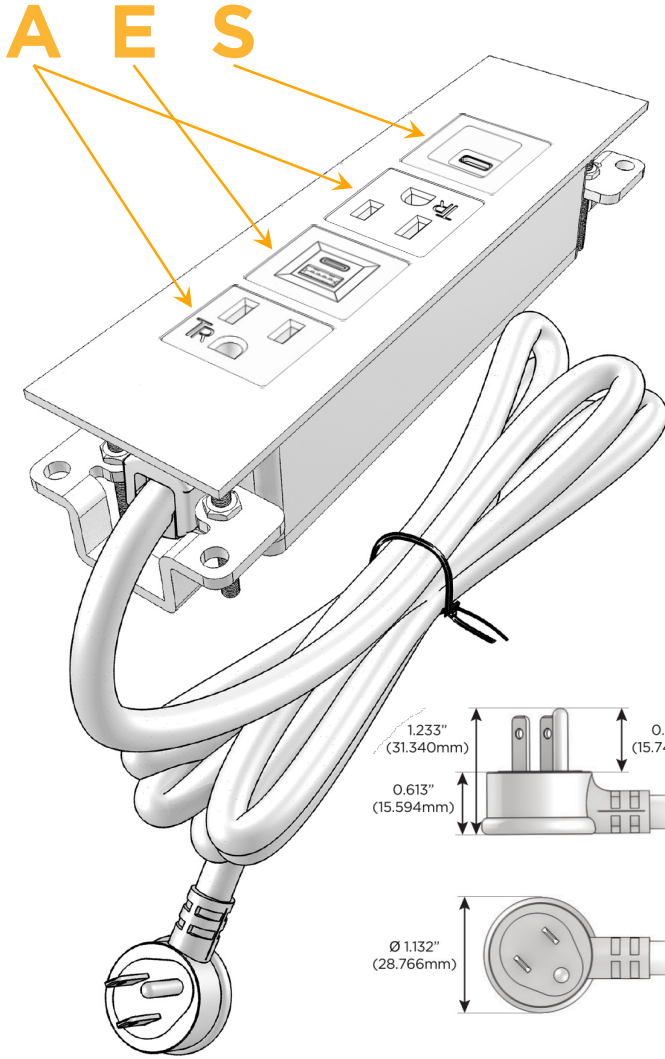

### Module/Port Options:

- A** Tamper Resistant AC Receptacle
- E** USB-A & USB-C (20W)
- M** Double USB-A (Fast Charging Ports - 18W)
- H** HDMI
- 6** CAT 6
- 12** RJ 12
- X** Switched AC
- Y** 3-Way Switch (Low Voltage)
- V** USB-C (45W High Speed Charging Port)
- S** USB-C (25W High Speed Charging Port)
- R** Switched AC (Rocker Switch)
- D** Dimmer Switch

### Plug:

Supplied with Low Profile Flat 45° Angle 120 VAC Plug

Optional Standard Straight 120 VAC Plug

Optional Straight 120 VAC Pass-through Plug

- CLEAN, COMPACT DESIGN
- STREAMLINED
- LOW PROFILE
- SIDE-EXITING CORDS
- PLUG & PLAY
- 6' AC CORD & PLUG (FLAT PLUG STANDARD)
- CUSTOMIZABLE CONFIGURATIONS AND FINISHES
- UL LISTED FOR MOUNTING IN FURNITURE
- 15A

## AC POWER & DATA CONNECTIVITY SOLUTION

M-POWER-4TW-AEAS-SS4ATP

Specs:

### Modules/Ports:

- A** Tamper Resistant AC Receptacle
- E** USB-A & USB-C (20W)
- S** USB-C (25W High Speed Charging Port)

Distributed by

Mormax Company, Inc.

8 Westchester Plaza

Elmsford, NY 10523

914-699-0101