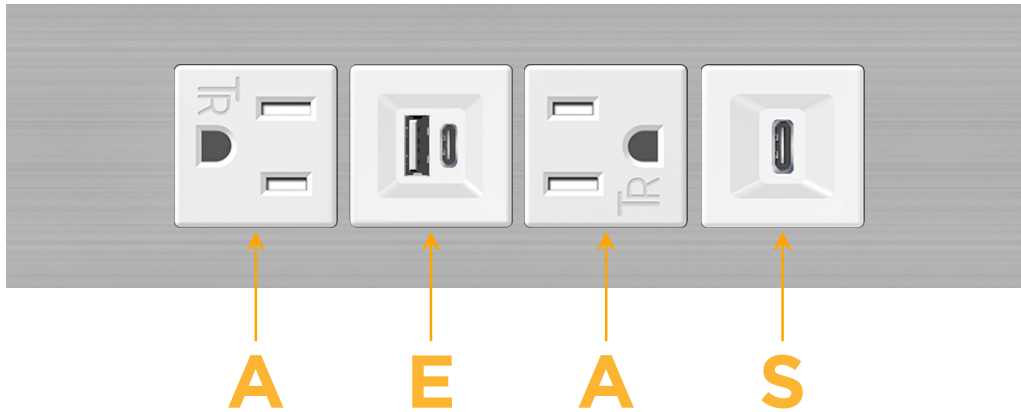

M-POWER-4T

AC POWER & DATA CONNECTIVITY SOLUTION

M-POWER-4TW-AEAS-SS4ATP

Distributed by

Mormax Company, Inc.

8 Westchester Plaza

Elmsford, NY 10523

914-699-0101

sales@mormax.com

mormax.com

Metro Light & Power's line of power & data solutions offers sophisticated design elements combined with greater ease of installation. Streamlined and low-profile, enhanced by side-exiting cords, our outlets advance the industry with their cutting edge look and feel. We believe flexibility is key, and we provide a variety of mounting options, including the ability to mount in limited spaces. Our outlets are available in many finishes and configurations, in addition to a custom color and finish capability for our clients.

Trim Plate Finish: **BRUSHED STAINLESS (ABS)**

Custom Finishes Available

M-POWER-4TW-AEAS-SS4ATP

Features:

Module/Port Options:

- **A** Tamper Resistant AC Receptacle
- **E** USB-A & USB-C (20W)
- **M** Double USB-A (Fast Charging Ports - 18W)
- **H** HDMI
- **6** CAT 6
- **12** RJ 12
- **X** Switched AC
- **Y** 3-Way Switch (Low Voltage)
- **V** USB-C (45W High Speed Charging Port)
- **S** USB-C (25W High Speed Charging Port)
- **R** Switched AC (Rocker Switch)
- **D** Dimmer Switch

Plug:

Supplied with Low Profile Flat 45° Angle 120 VAC Plug

Optional Standard Straight 120 VAC Plug

Optional Straight 120 VAC Pass-through Plug

- CLEAN, COMPACT DESIGN
- STREAMLINED
- LOW PROFILE
- SIDE-EXITING CORDS
- PLUG & PLAY
- 6' AC CORD & PLUG (FLAT PLUG STANDARD)
- CUSTOMIZABLE CONFIGURATIONS AND FINISHES
- UL LISTED FOR MOUNTING IN FURNITURE
- 15A