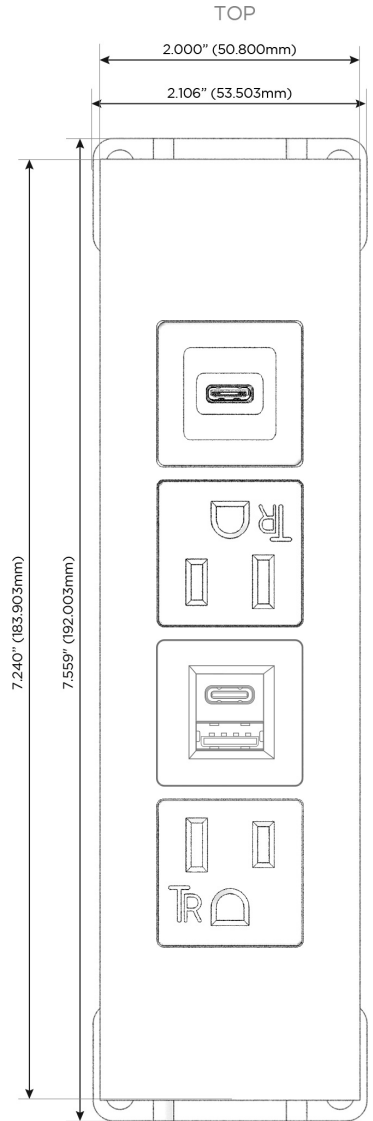

M-POWER-4T

AC POWER & DATA CONNECTIVITY SOLUTION

M-POWER-4TW-AEAS-SATP

Specs:

Modules/Ports:

- **A** Tamper Resistant AC Receptacle
- **E** USB-A & USB-C (20W)
- **S** USB-C (25W High Speed Charging Port)

Distributed by

Mormax Company, Inc.

8 Westchester Plaza

Elmsford, NY 10523

914-699-0101

sales@mormax.com

mormax.com