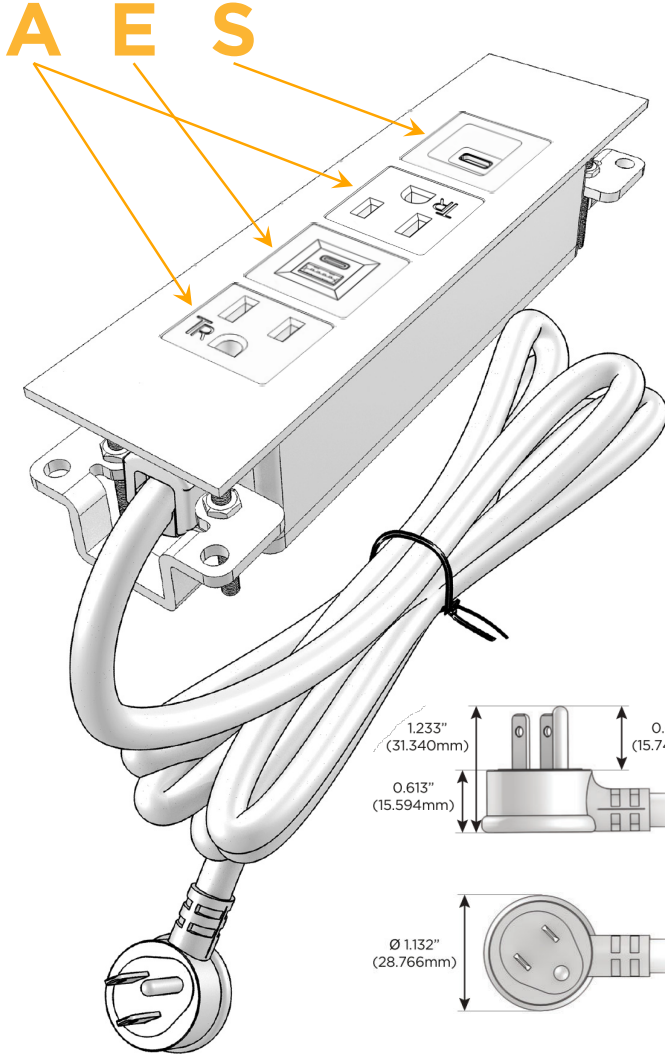

Trim Plate Finish: **SATIN NICKEL (ABS)**

*Custom Finishes Available*

M-POWER-4TW-AEAS-SATP

Features:

**Module/Port Options:**

- A** Tamper Resistant AC Receptacle
- E** USB-A & USB-C (20W)
- M** Double USB-A (Fast Charging Ports - 18W)
- H** HDMI
- 6** CAT 6
- 12** RJ 12
- X** Switched AC
- Y** 3-Way Switch (Low Voltage)
- V** USB-C (45W High Speed Charging Port)
- S** USB-C (25W High Speed Charging Port)
- R** Switched AC (Rocker Switch)
- D** Dimmer Switch

**Plug:**

Supplied with Low Profile Flat 45° Angle 120 VAC Plug

Optional Standard Straight 120 VAC Plug

Optional Straight 120 VAC Pass-through Plug

- CLEAN, COMPACT DESIGN
- STREAMLINED
- LOW PROFILE
- SIDE-EXITING CORDS
- PLUG & PLAY
- 6' AC CORD & PLUG (FLAT PLUG STANDARD)
- CUSTOMIZABLE CONFIGURATIONS AND FINISHES
- UL LISTED FOR MOUNTING IN FURNITURE
- 15A

## AC POWER & DATA CONNECTIVITY SOLUTION

M-POWER-4TW-AEAS-SATP

Specs:

### Modules/Ports:

- A** Tamper Resistant AC Receptacle
- E** USB-A & USB-C (20W)
- S** USB-C (25W High Speed Charging Port)

Distributed by

Mormax Company, Inc.

8 Westchester Plaza

Elmsford, NY 10523

914-699-0101