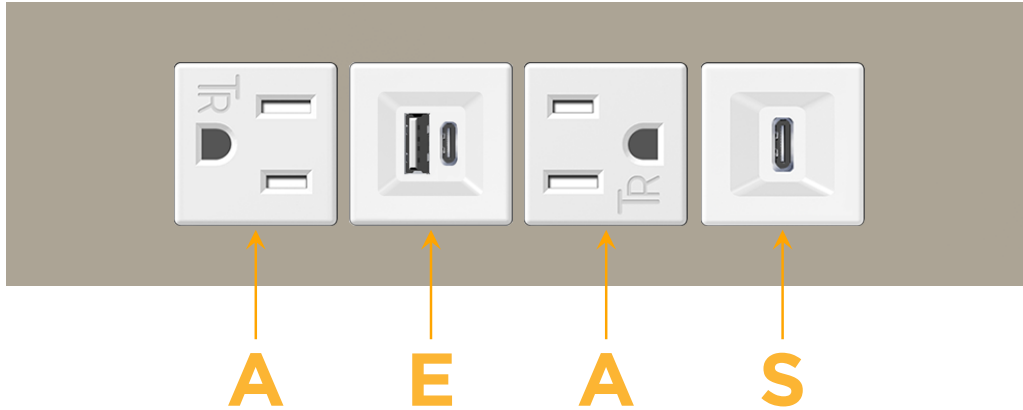

Trim Plate Finish: **SATIN NICKEL (ABS)**

*Custom Finishes Available*

M-POWER-4TW-AEAS-SATP

Features:

**Module/Port Options:**

- A** Tamper Resistant AC Receptacle
- E** USB-A & USB-C (20W)
- M** Double USB-A (Fast Charging Ports - 18W)
- H** HDMI
- 6** CAT 6
- 12** RJ 12
- X** Switched AC
- Y** 3-Way Switch (Low Voltage)
- V** USB-C (45W High Speed Charging Port)
- S** USB-C (25W High Speed Charging Port)
- R** Switched AC (Rocker Switch)
- D** Dimmer Switch

**Plug:**

Supplied with Low Profile Flat 45° Angle 120 VAC Plug

Optional Standard Straight 120 VAC Plug

Optional Straight 120 VAC Pass-through Plug

- CLEAN, COMPACT DESIGN
- STREAMLINED
- LOW PROFILE
- SIDE-EXITING CORDS
- PLUG & PLAY
- 6' AC CORD & PLUG (FLAT PLUG STANDARD)
- CUSTOMIZABLE CONFIGURATIONS AND FINISHES
- UL LISTED FOR MOUNTING IN FURNITURE
- 15A

### Modules/Ports:

- A** Tamper Resistant AC Receptacle
- E** USB-A & USB-C (20W)
- S** USB-C (25W High Speed Charging Port)

Distributed by

Mormax Company, Inc.

8 Westchester Plaza

Elmsford, NY 10523

914-699-0101