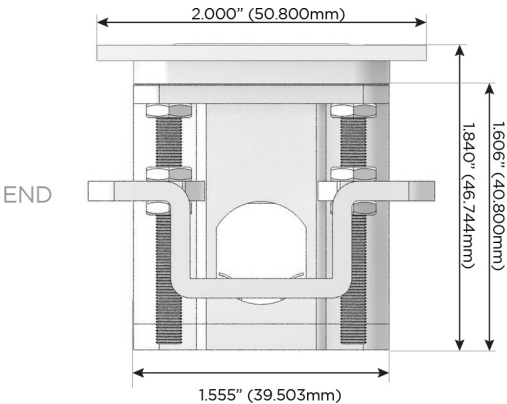

**Plug:**

Supplied with Low Profile Flat 45° Angle 120 VAC Plug

Optional Standard Straight 120 VAC Plug

Optional Straight 120 VAC Pass-through Plug

- CLEAN, COMPACT DESIGN
- STREAMLINED
- LOW PROFILE
- SIDE-EXITING CORDS
- PLUG & PLAY
- 6' AC CORD & PLUG (FLAT PLUG STANDARD)
- CUSTOMIZABLE CONFIGURATIONS AND FINISHES
- UL LISTED FOR MOUNTING IN FURNITURE
- 15A

## AC POWER & DATA CONNECTIVITY SOLUTION

M-POWER-4TW-AEAS-SATP

Specs:

### Modules/Ports:

- A** Tamper Resistant AC Receptacle
- E** USB-A & USB-C (20W)
- S** USB-C (25W High Speed Charging Port)

Distributed by

Mormax Company, Inc.

8 Westchester Plaza

Elmsford, NY 10523

914-699-0101