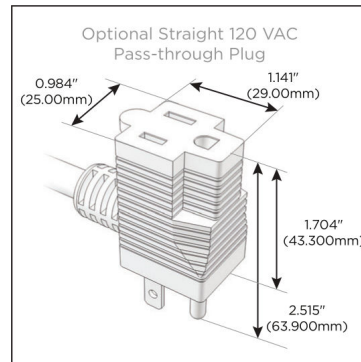

Trim Plate Finish: **CHAMPAGNE (ABS)**

*Custom Finishes Available*

M-POWER-4TW-AEAS-CHATP

Features:

**Module/Port Options:**

- A** Tamper Resistant AC Receptacle
- E** USB-A & USB-C (20W)
- M** Double USB-A (Fast Charging Ports - 18W)
- H** HDMI
- 6** CAT 6
- 12** RJ 12
- X** Switched AC
- Y** 3-Way Switch (Low Voltage)
- V** USB-C (45W High Speed Charging Port)
- S** USB-C (25W High Speed Charging Port)
- R** Switched AC (Rocker Switch)
- D** Dimmer Switch

**Plug:**

Supplied with Low Profile Flat 45° Angle 120 VAC Plug

Optional Standard Straight 120 VAC Plug

Optional Straight 120 VAC Pass-through Plug

- CLEAN, COMPACT DESIGN
- STREAMLINED
- LOW PROFILE
- SIDE-EXITING CORDS
- PLUG & PLAY
- 6' AC CORD & PLUG (FLAT PLUG STANDARD)
- CUSTOMIZABLE CONFIGURATIONS AND FINISHES
- UL LISTED FOR MOUNTING IN FURNITURE
- 15A

# M-POWER-4T

AC POWER & DATA CONNECTIVITY SOLUTION

M-POWER-4TW-AEAS-CHATP

Specs:

**Modules/Ports:**

- A** Tamper Resistant AC Receptacle
- E** USB-A & USB-C (20W)
- S** USB-C (25W High Speed Charging Port)