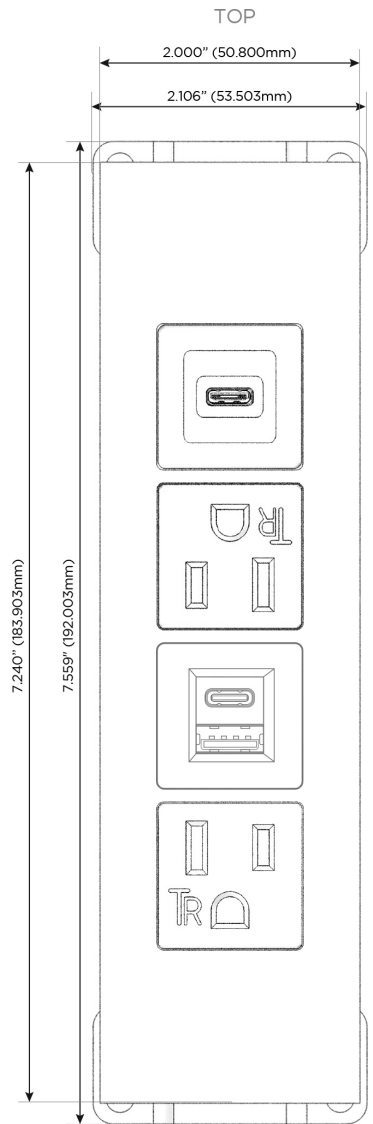

Trim Plate Finish: **CHAMPAGNE (ABS)**

*Custom Finishes Available*

M-POWER-4TW-AEAS-CHATP

Features:

**Module/Port Options:**

- A** Tamper Resistant AC Receptacle
- E** USB-A & USB-C (20W)
- M** Double USB-A (Fast Charging Ports - 18W)
- H** HDMI
- 6** CAT 6
- 12** RJ 12
- X** Switched AC
- Y** 3-Way Switch (Low Voltage)
- V** USB-C (45W High Speed Charging Port)
- S** USB-C (25W High Speed Charging Port)
- R** Switched AC (Rocker Switch)
- D** Dimmer Switch

**Plug:**

Supplied with Low Profile Flat 45° Angle 120 VAC Plug

Optional Standard Straight 120 VAC Plug

Optional Straight 120 VAC Pass-through Plug

- CLEAN, COMPACT DESIGN
- STREAMLINED
- LOW PROFILE
- SIDE-EXITING CORDS
- PLUG & PLAY
- 6' AC CORD & PLUG (FLAT PLUG STANDARD)
- CUSTOMIZABLE CONFIGURATIONS AND FINISHES
- UL LISTED FOR MOUNTING IN FURNITURE
- 15A

# M-POWER-4T

AC POWER & DATA CONNECTIVITY SOLUTION

M-POWER-4TW-AEAS-CHATP

Specs:

**Modules/Ports:**

- A** Tamper Resistant AC Receptacle
- E** USB-A & USB-C (20W)
- S** USB-C (25W High Speed Charging Port)