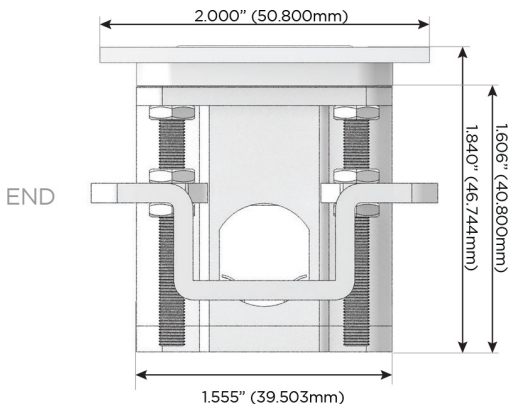

**Plug:**

Supplied with Low Profile Flat 45° Angle 120 VAC Plug

Optional Standard Straight 120 VAC Plug

Optional Straight 120 VAC Pass-through Plug

- CLEAN, COMPACT DESIGN
- STREAMLINED
- LOW PROFILE
- SIDE-EXITING CORDS
- PLUG & PLAY
- 6' AC CORD & PLUG (FLAT PLUG STANDARD)
- CUSTOMIZABLE CONFIGURATIONS AND FINISHES
- UL LISTED FOR MOUNTING IN FURNITURE
- 15A

# M-POWER-4T

AC POWER & DATA CONNECTIVITY SOLUTION

M-POWER-4TW-AEAS-CHATP

Specs:

**Modules/Ports:**

- A** Tamper Resistant AC Receptacle
- E** USB-A & USB-C (20W)
- S** USB-C (25W High Speed Charging Port)