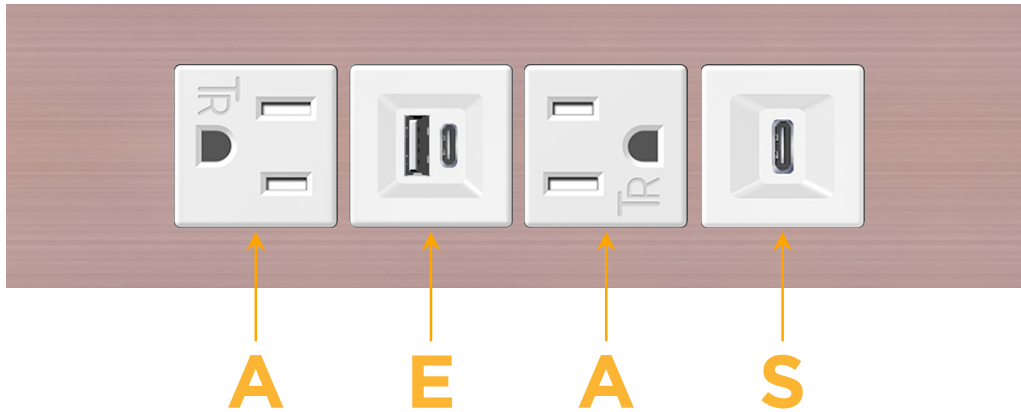

Trim Plate Finish: **CHAMPAGNE (ABS)**

*Custom Finishes Available*

M-POWER-4TW-AEAS-CHATP

Features:

**Module/Port Options:**

- A** Tamper Resistant AC Receptacle
- E** USB-A & USB-C (20W)
- M** Double USB-A (Fast Charging Ports - 18W)
- H** HDMI
- 6** CAT 6
- 12** RJ 12
- X** Switched AC
- Y** 3-Way Switch (Low Voltage)
- V** USB-C (45W High Speed Charging Port)
- S** USB-C (25W High Speed Charging Port)
- R** Switched AC (Rocker Switch)
- D** Dimmer Switch

**Plug:**

Supplied with Low Profile Flat 45° Angle 120 VAC Plug

Optional Standard Straight 120 VAC Plug

Optional Straight 120 VAC Pass-through Plug

- CLEAN, COMPACT DESIGN
- STREAMLINED
- LOW PROFILE
- SIDE-EXITING CORDS
- PLUG & PLAY
- 6' AC CORD & PLUG (FLAT PLUG STANDARD)
- CUSTOMIZABLE CONFIGURATIONS AND FINISHES
- UL LISTED FOR MOUNTING IN FURNITURE
- 15A

# M-POWER-4T

AC POWER & DATA CONNECTIVITY SOLUTION

M-POWER-4TW-AEAS-CHATP

Specs:

**Modules/Ports:**

- A** Tamper Resistant AC Receptacle
- E** USB-A & USB-C (20W)
- S** USB-C (25W High Speed Charging Port)