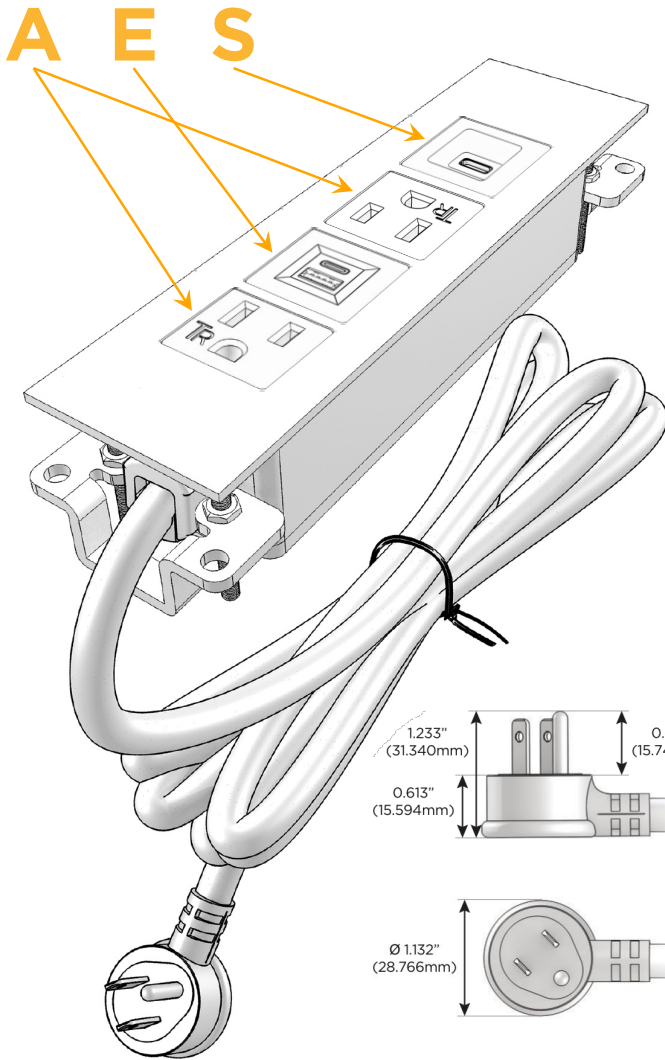

Trim Plate Finish: **CHAMPAGNE (ABS)**

*Custom Finishes Available*

M-POWER-4TW-AEAS-CHATP

Features:

**Module/Port Options:**

- A** Tamper Resistant AC Receptacle
- E** USB-A & USB-C (20W)
- M** Double USB-A (Fast Charging Ports - 18W)
- H** HDMI
- 6** CAT 6
- 12** RJ 12
- X** Switched AC
- Y** 3-Way Switch (Low Voltage)
- V** USB-C (45W High Speed Charging Port)
- S** USB-C (25W High Speed Charging Port)
- R** Switched AC (Rocker Switch)
- D** Dimmer Switch

**Plug:**

Supplied with Low Profile Flat 45° Angle 120 VAC Plug

Optional Standard Straight 120 VAC Plug

Optional Straight 120 VAC Pass-through Plug

- CLEAN, COMPACT DESIGN
- STREAMLINED
- LOW PROFILE
- SIDE-EXITING CORDS
- PLUG & PLAY
- 6' AC CORD & PLUG (FLAT PLUG STANDARD)
- CUSTOMIZABLE CONFIGURATIONS AND FINISHES
- UL LISTED FOR MOUNTING IN FURNITURE
- 15A

# M-POWER-4T

AC POWER & DATA CONNECTIVITY SOLUTION

M-POWER-4TW-AEAS-CHATP

Specs:

**Modules/Ports:**

- A** Tamper Resistant AC Receptacle
- E** USB-A & USB-C (20W)
- S** USB-C (25W High Speed Charging Port)