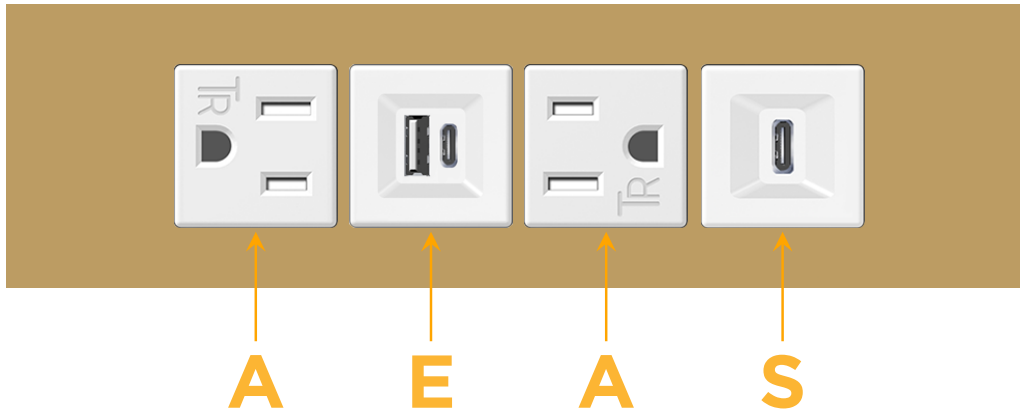

M-POWER-4T

AC POWER & DATA CONNECTIVITY SOLUTION

M-POWER-4TW-AEAS-BZATP

Distributed by

Mormax Company, Inc.

8 Westchester Plaza

Elmsford, NY 10523

914-699-0101

sales@mormax.com

mormax.com

Metro Light & Power's line of power & data solutions offers sophisticated design elements combined with greater ease of installation. Streamlined and low-profile, enhanced by side-exiting cords, our outlets advance the industry with their cutting edge look and feel. We believe flexibility is key, and we provide a variety of mounting options, including the ability to mount in limited spaces. Our outlets are available in many finishes and configurations, in addition to a custom color and finish capability for our clients.

Trim Plate Finish: **STANDARD BRONZE (ABS)**

Custom Finishes Available

M-POWER-4TW-AEAS-BZATP

Features:

Module/Port Options:

- **A** Tamper Resistant AC Receptacle
- **E** USB-A & USB-C (20W)
- **M** Double USB-A (Fast Charging Ports - 18W)
- **H** HDMI
- **6** CAT 6
- **12** RJ 12
- **X** Switched AC
- **Y** 3-Way Switch (Low Voltage)
- **V** USB-C (45W High Speed Charging Port)
- **S** USB-C (25W High Speed Charging Port)
- **R** Switched AC (Rocker Switch)
- **D** Dimmer Switch

Plug:

Supplied with Low Profile Flat 45° Angle 120 VAC Plug

Optional Standard Straight 120 VAC Plug

Optional Straight 120 VAC Pass-through Plug

- CLEAN, COMPACT DESIGN
- STREAMLINED
- LOW PROFILE
- SIDE-EXITING CORDS
- PLUG & PLAY
- 6' AC CORD & PLUG (FLAT PLUG STANDARD)
- CUSTOMIZABLE CONFIGURATIONS AND FINISHES
- UL LISTED FOR MOUNTING IN FURNITURE
- 15A