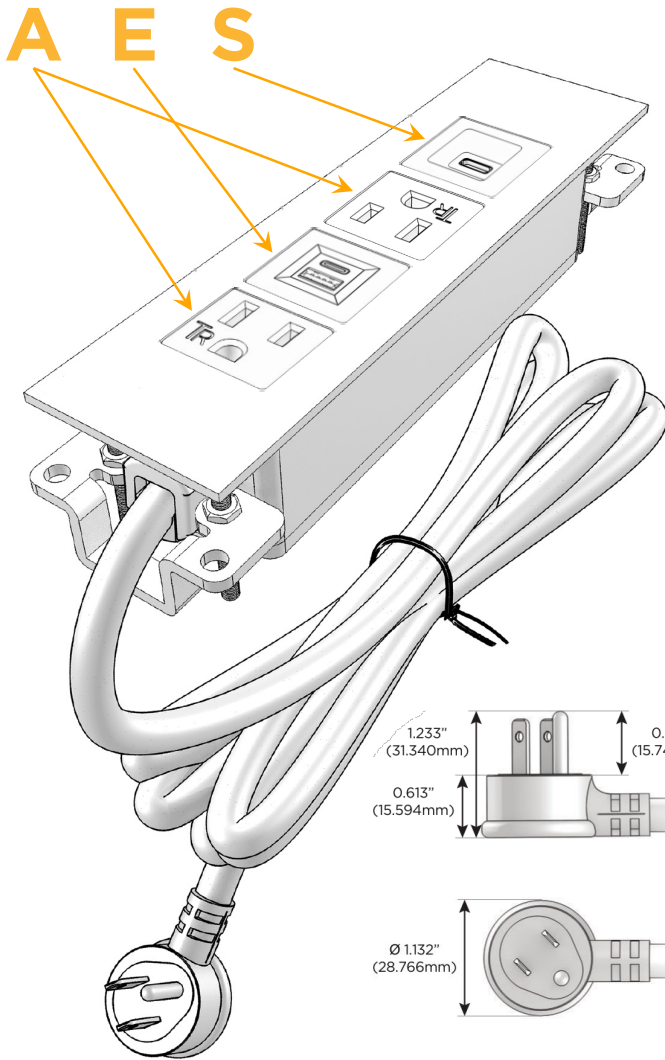

#### Module/Port Options:

- A** Tamper Resistant AC Receptacle
- E** USB-A & USB-C (20W)
- M** Double USB-A (Fast Charging Ports - 18W)
- H** HDMI
- 6** CAT 6
- 12** RJ 12
- X** Switched AC
- Y** 3-Way Switch (Low Voltage)
- V** USB-C (45W High Speed Charging Port)
- S** USB-C (25W High Speed Charging Port)
- R** Switched AC (Rocker Switch)
- D** Dimmer Switch

#### Plug:

Supplied with Low Profile Flat 45° Angle 120 VAC Plug

Optional Standard Straight 120 VAC Plug

Optional Straight 120 VAC Pass-through Plug

- CLEAN, COMPACT DESIGN
- STREAMLINED
- LOW PROFILE
- SIDE-EXITING CORDS
- PLUG & PLAY
- 6' AC CORD & PLUG (FLAT PLUG STANDARD)
- CUSTOMIZABLE CONFIGURATIONS AND FINISHES
- UL LISTED FOR MOUNTING IN FURNITURE
- 15A

## AC POWER & DATA CONNECTIVITY SOLUTION

M-POWER-4TW-AEAS-BZATP

Specs:

### Modules/Ports:

- A** Tamper Resistant AC Receptacle
- E** USB-A & USB-C (20W)
- S** USB-C (25W High Speed Charging Port)

Distributed by

Mormax Company, Inc.

8 Westchester Plaza

Elmsford, NY 10523

914-699-0101