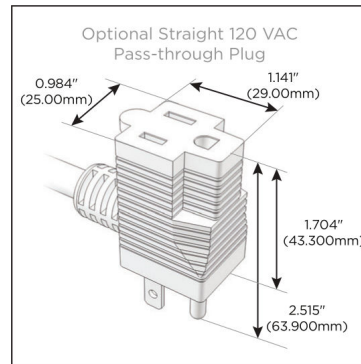

M-POWER-4T

AC POWER & DATA CONNECTIVITY SOLUTION

M-POWER-4TW-AEAS-BZATP

Specs:

Modules/Ports:

- **A** Tamper Resistant AC Receptacle
- **E** USB-A & USB-C (20W)
- **S** USB-C (25W High Speed Charging Port)