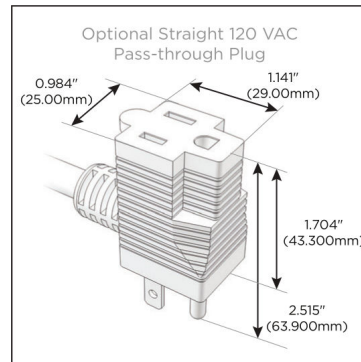

M-POWER-4T

AC POWER & DATA CONNECTIVITY SOLUTION

M-POWER-4TW-AEAS-BZ5ATP

Specs:

Modules/Ports:

- **A** Tamper Resistant AC Receptacle
- **E** USB-A & USB-C (20W)
- **S** USB-C (25W High Speed Charging Port)

Distributed by

Mormax Company, Inc.

8 Westchester Plaza

Elmsford, NY 10523

914-699-0101

sales@mormax.com

mormax.com