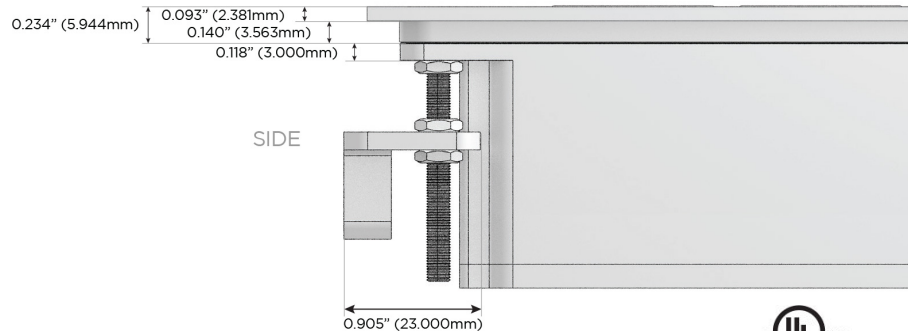

M-POWER-4T

AC POWER & DATA CONNECTIVITY SOLUTION

M-POWER-4TW-AEAS-BZ5ATP

Specs:

Modules/Ports:

- **A** Tamper Resistant AC Receptacle
- **E** USB-A & USB-C (20W)
- **S** USB-C (25W High Speed Charging Port)

Distributed by

Mormax Company, Inc.

8 Westchester Plaza

Elmsford, NY 10523

914-699-0101

sales@mormax.com

mormax.com