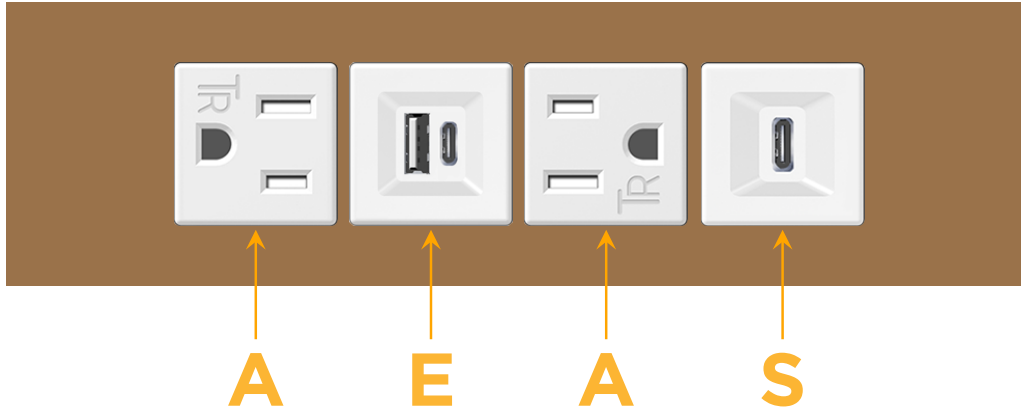

M-POWER-4T

AC POWER & DATA CONNECTIVITY SOLUTION

M-POWER-4TW-AEAS-BZ5ATP

Distributed by

Mormax Company, Inc.

8 Westchester Plaza

Elmsford, NY 10523

914-699-0101

sales@mormax.com

mormax.com

Metro Light & Power's line of power & data solutions offers sophisticated design elements combined with greater ease of installation. Streamlined and low-profile, enhanced by side-exiting cords, our outlets advance the industry with their cutting edge look and feel. We believe flexibility is key, and we provide a variety of mounting options, including the ability to mount in limited spaces. Our outlets are available in many finishes and configurations, in addition to a custom color and finish capability for our clients.

Trim Plate Finish: **ARCHITECTURAL BRONZE (ABS)**

Custom Finishes Available

M-POWER-4TW-AEAS-BZ5ATP

Features:

Module/Port Options:

- **A** Tamper Resistant AC Receptacle
- **E** USB-A & USB-C (20W)
- **M** Double USB-A (Fast Charging Ports - 18W)
- **H** HDMI
- **6** CAT 6
- **12** RJ 12
- **X** Switched AC
- **Y** 3-Way Switch (Low Voltage)
- **V** USB-C (45W High Speed Charging Port)
- **S** USB-C (25W High Speed Charging Port)
- **R** Switched AC (Rocker Switch)
- **D** Dimmer Switch

Plug:

Supplied with Low Profile Flat 45° Angle 120 VAC Plug

Optional Standard Straight 120 VAC Plug

Optional Straight 120 VAC Pass-through Plug

- CLEAN, COMPACT DESIGN
- STREAMLINED
- LOW PROFILE
- SIDE-EXITING CORDS
- PLUG & PLAY
- 6' AC CORD & PLUG (FLAT PLUG STANDARD)
- CUSTOMIZABLE CONFIGURATIONS AND FINISHES
- UL LISTED FOR MOUNTING IN FURNITURE
- 15A