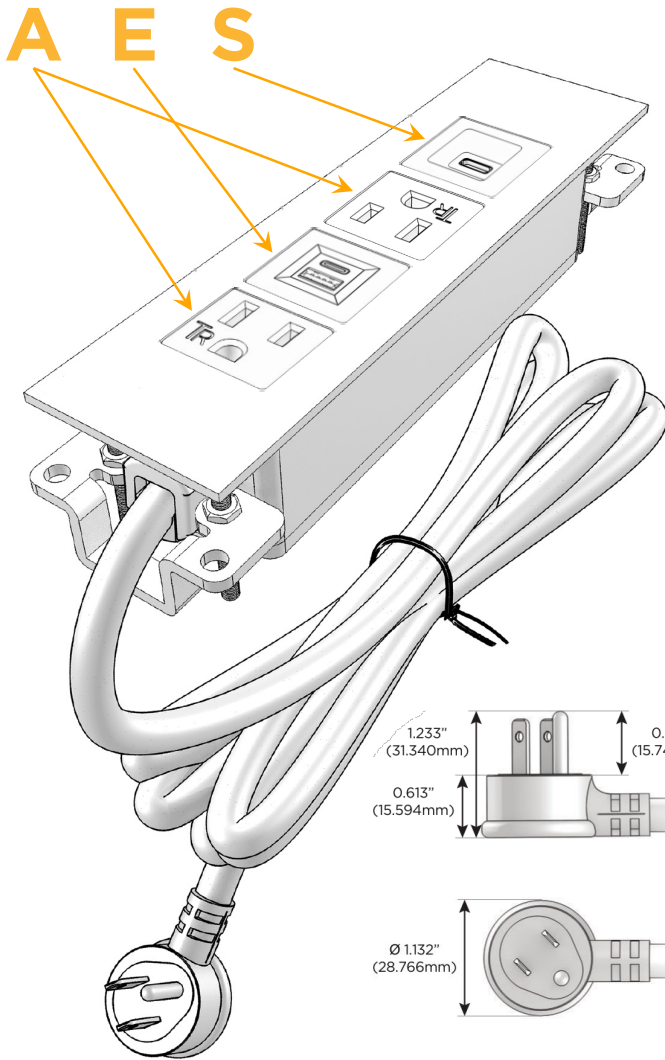

### Module/Port Options:

- A** Tamper Resistant AC Receptacle
- E** USB-A & USB-C (20W)
- M** Double USB-A (Fast Charging Ports - 18W)
- H** HDMI
- 6** CAT 6
- 12** RJ 12
- X** Switched AC
- Y** 3-Way Switch (Low Voltage)
- V** USB-C (45W High Speed Charging Port)
- S** USB-C (25W High Speed Charging Port)
- R** Switched AC (Rocker Switch)
- D** Dimmer Switch

### Plug:

Supplied with Low Profile Flat 45° Angle 120 VAC Plug

Optional Standard Straight 120 VAC Plug

Optional Straight 120 VAC Pass-through Plug

- CLEAN, COMPACT DESIGN
- STREAMLINED
- LOW PROFILE
- SIDE-EXITING CORDS
- PLUG & PLAY
- 6' AC CORD & PLUG (FLAT PLUG STANDARD)
- CUSTOMIZABLE CONFIGURATIONS AND FINISHES
- UL LISTED FOR MOUNTING IN FURNITURE
- 15A

## AC POWER & DATA CONNECTIVITY SOLUTION

M-POWER-4TW-AEAS-BZ5ATP

Specs:

### Modules/Ports:

- A** Tamper Resistant AC Receptacle
- E** USB-A & USB-C (20W)
- S** USB-C (25W High Speed Charging Port)

Distributed by

Mormax Company, Inc.

8 Westchester Plaza

Elmsford, NY 10523

914-699-0101