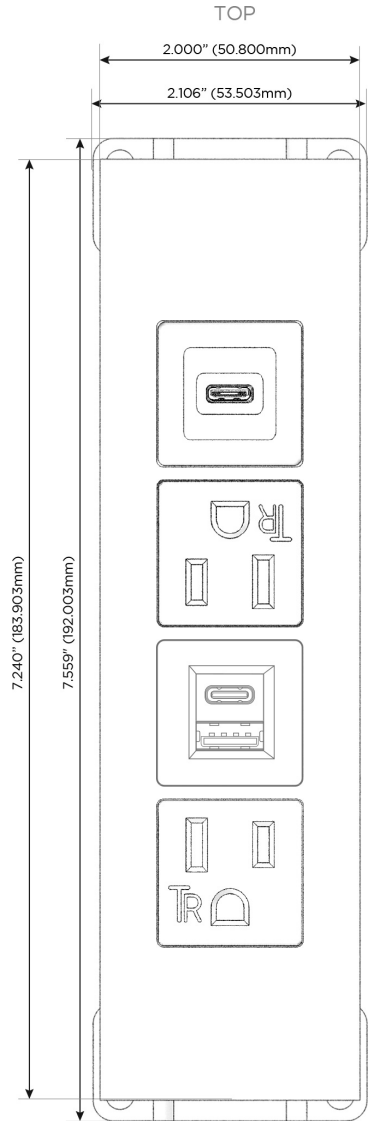

M-POWER-4T

AC POWER & DATA CONNECTIVITY SOLUTION

M-POWER-4TW-AEAS-BZ5ATP

Specs:

Modules/Ports:

- **A** Tamper Resistant AC Receptacle
- **E** USB-A & USB-C (20W)
- **S** USB-C (25W High Speed Charging Port)

Distributed by

Mormax Company, Inc.

8 Westchester Plaza

Elmsford, NY 10523

914-699-0101

sales@mormax.com

mormax.com