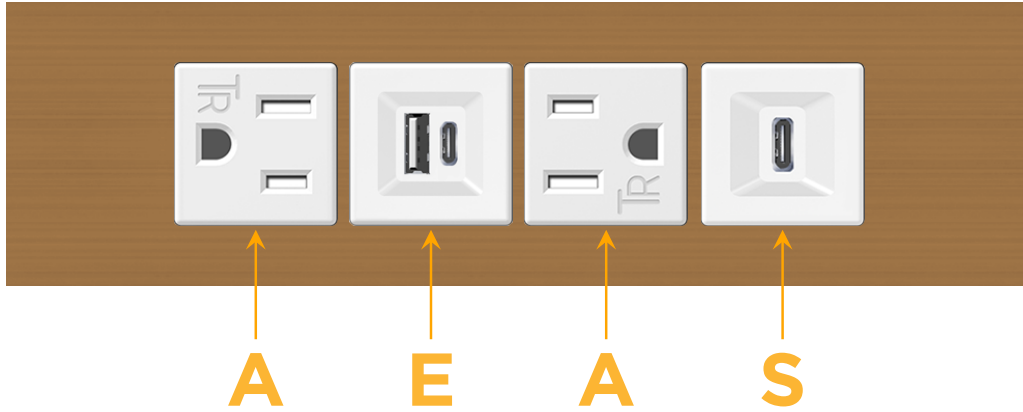

M-POWER-4T

AC POWER & DATA CONNECTIVITY SOLUTION

M-POWER-4TW-AEAS-BZ4TP

Distributed by

Mormax Company, Inc.

8 Westchester Plaza

Elmsford, NY 10523

914-699-0101

sales@mormax.com

mormax.com

Metro Light & Power's line of power & data solutions offers sophisticated design elements combined with greater ease of installation. Streamlined and low-profile, enhanced by side-exiting cords, our outlets advance the industry with their cutting edge look and feel. We believe flexibility is key, and we provide a variety of mounting options, including the ability to mount in limited spaces. Our outlets are available in many finishes and configurations, in addition to a custom color and finish capability for our clients.

Trim Plate Finish: **SOLID BRONZE BRUSHED**

Custom Finishes Available

M-POWER-4TW-AEAS-BZ4TP

Features:

Module/Port Options:

- **A** Tamper Resistant AC Receptacle
- **E** USB-A & USB-C (20W)
- **M** Double USB-A (Fast Charging Ports - 18W)
- **H** HDMI
- **6** CAT 6
- **12** RJ 12
- **X** Switched AC
- **Y** 3-Way Switch (Low Voltage)
- **V** USB-C (45W High Speed Charging Port)
- **S** USB-C (25W High Speed Charging Port)
- **R** Switched AC (Rocker Switch)
- **D** Dimmer Switch

Plug:

Supplied with Low Profile Flat 45° Angle 120 VAC Plug

Optional Standard Straight 120 VAC Plug

Optional Straight 120 VAC Pass-through Plug

- CLEAN, COMPACT DESIGN
- STREAMLINED
- LOW PROFILE
- SIDE-EXITING CORDS
- PLUG & PLAY
- 6' AC CORD & PLUG (FLAT PLUG STANDARD)
- CUSTOMIZABLE CONFIGURATIONS AND FINISHES
- UL LISTED FOR MOUNTING IN FURNITURE
- 15A