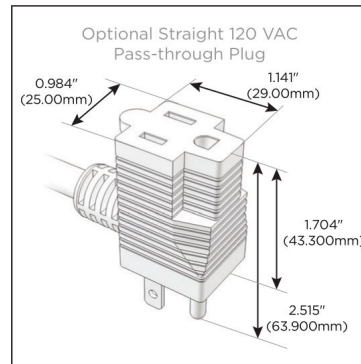

M-POWER-4T

AC POWER & DATA CONNECTIVITY SOLUTION

M-POWER-4TW-AEAS-BZ4TP

Specs:

Modules/Ports:

- **A** Tamper Resistant AC Receptacle
- **E** USB-A & USB-C (20W)
- **S** USB-C (25W High Speed Charging Port)

Distributed by

Mormax Company, Inc.

8 Westchester Plaza

Elmsford, NY 10523

914-699-0101

sales@mormax.com

mormax.com