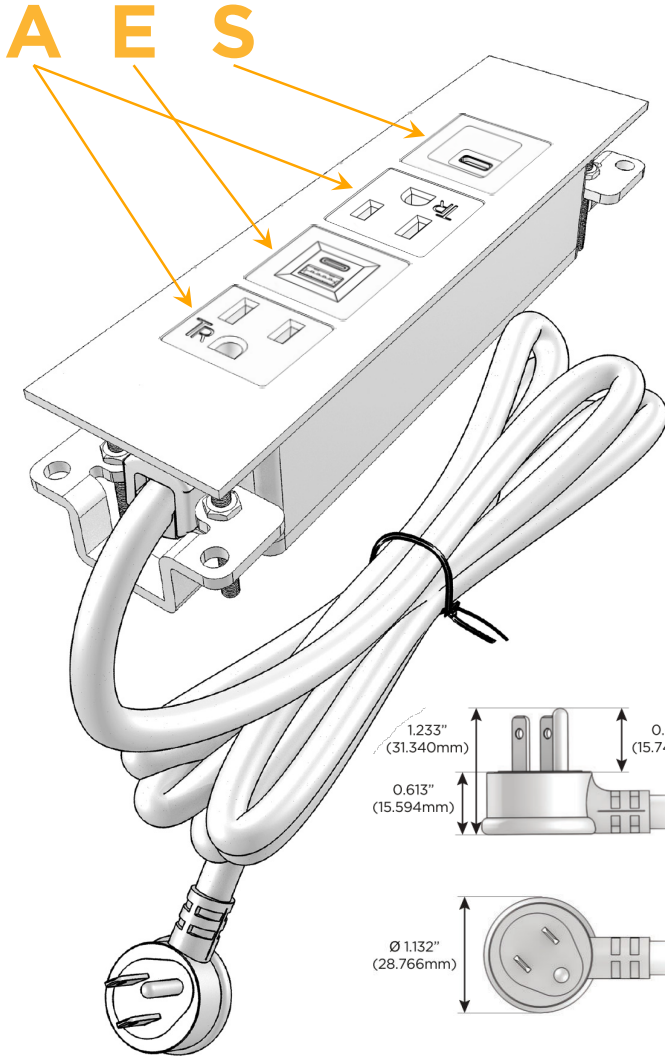

### Module/Port Options:

- A** Tamper Resistant AC Receptacle
- E** USB-A & USB-C (20W)
- M** Double USB-A (Fast Charging Ports - 18W)
- H** HDMI
- 6** CAT 6
- 12** RJ 12
- X** Switched AC
- Y** 3-Way Switch (Low Voltage)
- V** USB-C (45W High Speed Charging Port)
- S** USB-C (25W High Speed Charging Port)
- R** Switched AC (Rocker Switch)
- D** Dimmer Switch

### Plug:

Supplied with Low Profile Flat 45° Angle 120 VAC Plug

Optional Standard Straight 120 VAC Plug

Optional Straight 120 VAC Pass-through Plug

- CLEAN, COMPACT DESIGN
- STREAMLINED
- LOW PROFILE
- SIDE-EXITING CORDS
- PLUG & PLAY
- 6' AC CORD & PLUG (FLAT PLUG STANDARD)
- CUSTOMIZABLE CONFIGURATIONS AND FINISHES
- UL LISTED FOR MOUNTING IN FURNITURE
- 15A

## AC POWER & DATA CONNECTIVITY SOLUTION

M-POWER-4TW-AEAS-BZ4TP

Specs:

### Modules/Ports:

- A** Tamper Resistant AC Receptacle
- E** USB-A & USB-C (20W)
- S** USB-C (25W High Speed Charging Port)

Distributed by

Mormax Company, Inc.

8 Westchester Plaza

Elmsford, NY 10523

914-699-0101