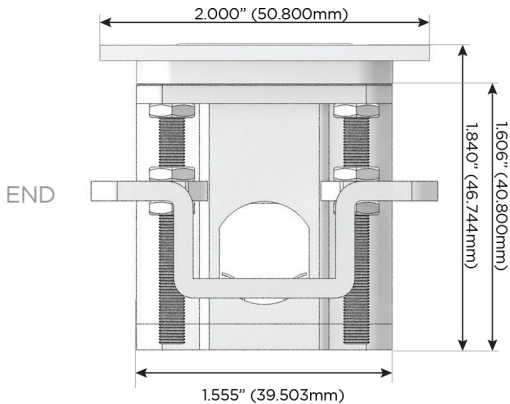

M-POWER-4T

AC POWER & DATA CONNECTIVITY SOLUTION

M-POWER-4TW-AEAS-BZ4TP

Specs:

Modules/Ports:

- **A** Tamper Resistant AC Receptacle
- **E** USB-A & USB-C (20W)
- **S** USB-C (25W High Speed Charging Port)

Distributed by

Mormax Company, Inc.

8 Westchester Plaza

Elmsford, NY 10523

914-699-0101

sales@mormax.com

mormax.com