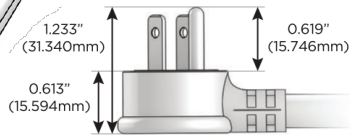

M-POWER-4T

AC POWER & DATA CONNECTIVITY SOLUTION

M-POWER-4TW-AEAS-BRATP

Specs:

Modules/Ports:

- **A** Tamper Resistant AC Receptacle
- **E** USB-A & USB-C (20W)
- **S** USB-C (25W High Speed Charging Port)