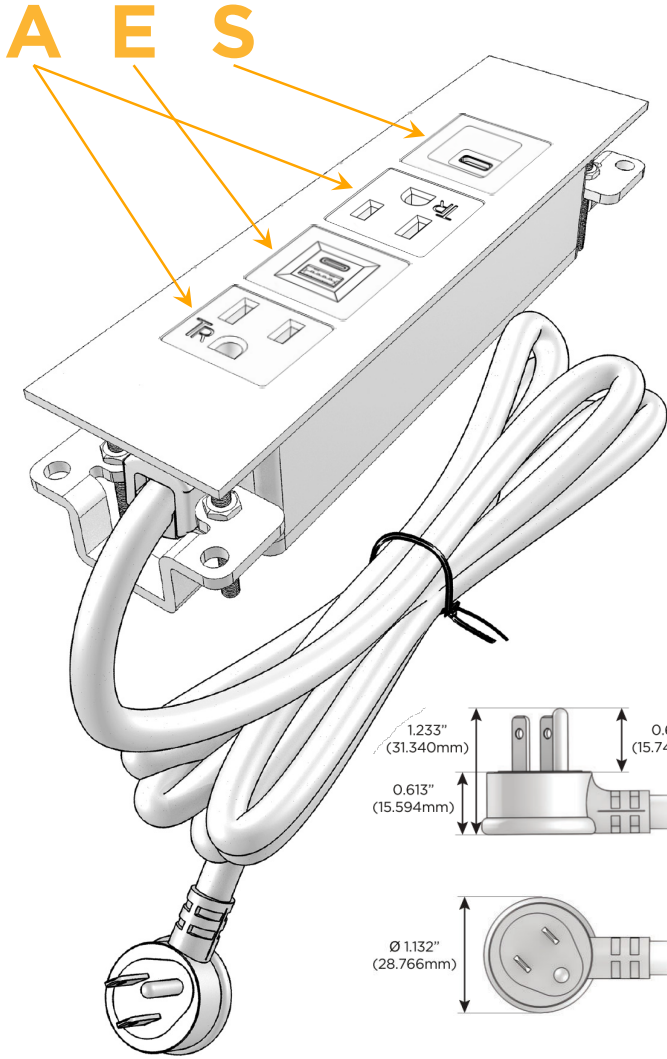

Trim Plate Finish: **BRASS (ABS)**

Custom Finishes Available

M-POWER-4TW-AEAS-BRATP

Features:

**Module/Port Options:**

- A** Tamper Resistant AC Receptacle
- E** USB-A & USB-C (20W)
- M** Double USB-A (Fast Charging Ports - 18W)
- H** HDMI
- 6** CAT 6
- 12** RJ 12
- X** Switched AC
- Y** 3-Way Switch (Low Voltage)
- V** USB-C (45W High Speed Charging Port)
- S** USB-C (25W High Speed Charging Port)
- R** Switched AC (Rocker Switch)
- D** Dimmer Switch

**Plug:**

Supplied with Low Profile Flat 45° Angle 120 VAC Plug

Optional Standard Straight 120 VAC Plug

Optional Straight 120 VAC Pass-through Plug

- CLEAN, COMPACT DESIGN
- STREAMLINED
- LOW PROFILE
- SIDE-EXITING CORDS
- PLUG & PLAY
- 6' AC CORD & PLUG (FLAT PLUG STANDARD)
- CUSTOMIZABLE CONFIGURATIONS AND FINISHES
- UL LISTED FOR MOUNTING IN FURNITURE
- 15A

## AC POWER & DATA CONNECTIVITY SOLUTION

M-POWER-4TW-AEAS-BRATP

Specs:

### Modules/Ports:

- A** Tamper Resistant AC Receptacle
- E** USB-A & USB-C (20W)
- S** USB-C (25W High Speed Charging Port)

Distributed by

Mormax Company, Inc.

8 Westchester Plaza

Elmsford, NY 10523

914-699-0101