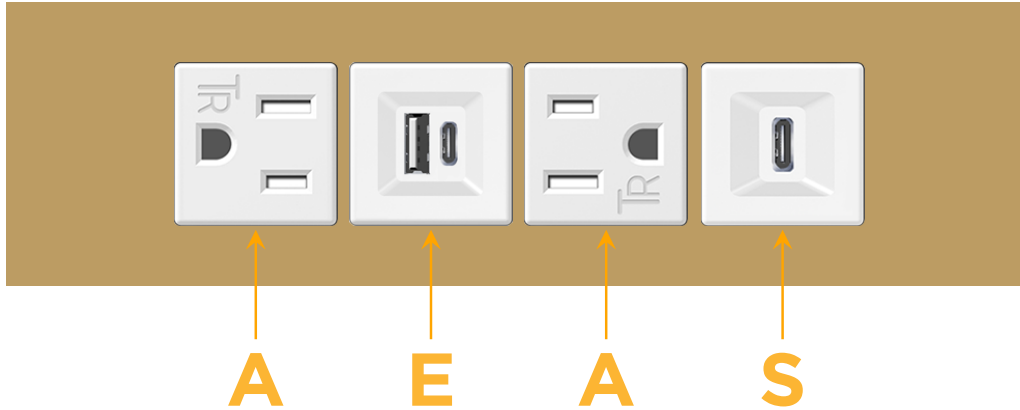

Trim Plate Finish: **BRASS (ABS)**

Custom Finishes Available

M-POWER-4TW-AEAS-BRATP

Features:

**Module/Port Options:**

- A** Tamper Resistant AC Receptacle
- E** USB-A & USB-C (20W)
- M** Double USB-A (Fast Charging Ports - 18W)
- H** HDMI
- 6** CAT 6
- 12** RJ 12
- X** Switched AC
- Y** 3-Way Switch (Low Voltage)
- V** USB-C (45W High Speed Charging Port)
- S** USB-C (25W High Speed Charging Port)
- R** Switched AC (Rocker Switch)
- D** Dimmer Switch

**Plug:**

Supplied with Low Profile Flat 45° Angle 120 VAC Plug

Optional Standard Straight 120 VAC Plug

Optional Straight 120 VAC Pass-through Plug

- CLEAN, COMPACT DESIGN
- STREAMLINED
- LOW PROFILE
- SIDE-EXITING CORDS
- PLUG & PLAY
- 6' AC CORD & PLUG (FLAT PLUG STANDARD)
- CUSTOMIZABLE CONFIGURATIONS AND FINISHES
- UL LISTED FOR MOUNTING IN FURNITURE
- 15A

### Modules/Ports:

- A** Tamper Resistant AC Receptacle
- E** USB-A & USB-C (20W)
- S** USB-C (25W High Speed Charging Port)

Distributed by

Mormax Company, Inc.

8 Westchester Plaza

Elmsford, NY 10523

914-699-0101