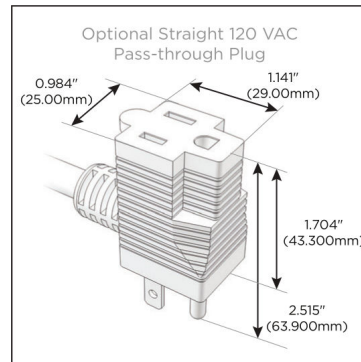

M-POWER-4T

AC POWER & DATA CONNECTIVITY SOLUTION

M-POWER-4TW-AEAS-APATP

Specs:

Modules/Ports:

- **A** Tamper Resistant AC Receptacle
- **E** USB-A & USB-C (20W)
- **S** USB-C (25W High Speed Charging Port)

Distributed by

Mormax Company, Inc.

8 Westchester Plaza

Elmsford, NY 10523

914-699-0101

sales@mormax.com

mormax.com