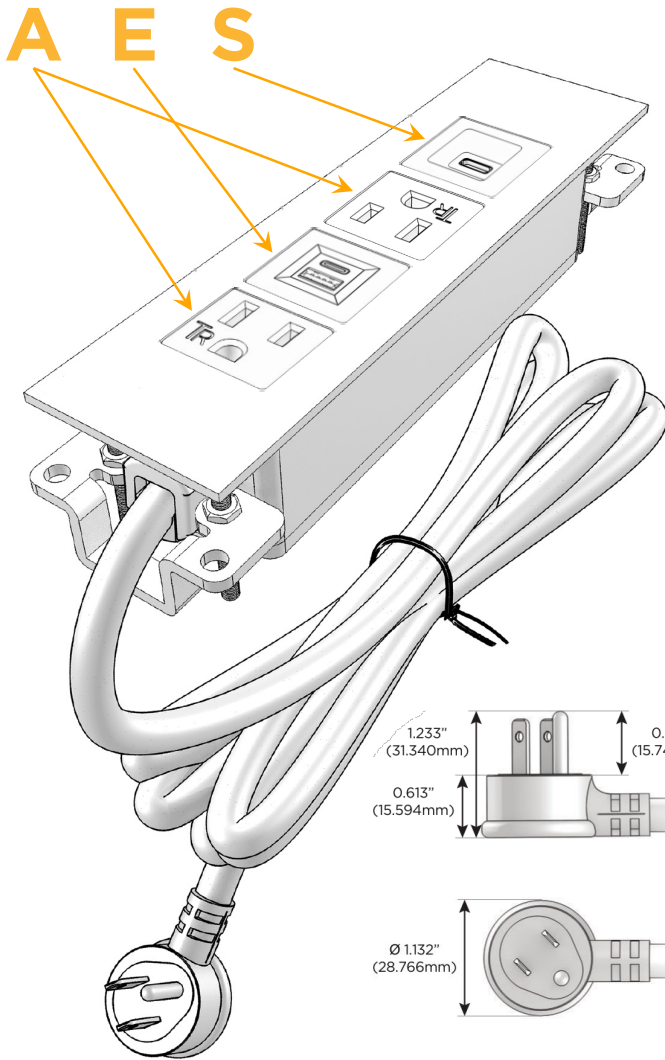

#### Module/Port Options:

- A** Tamper Resistant AC Receptacle
- E** USB-A & USB-C (20W)
- M** Double USB-A (Fast Charging Ports - 18W)
- H** HDMI
- 6** CAT 6
- 12** RJ 12
- X** Switched AC
- Y** 3-Way Switch (Low Voltage)
- V** USB-C (45W High Speed Charging Port)
- S** USB-C (25W High Speed Charging Port)
- R** Switched AC (Rocker Switch)
- D** Dimmer Switch

#### Plug:

Supplied with Low Profile Flat 45° Angle 120 VAC Plug

Optional Standard Straight 120 VAC Plug

Optional Straight 120 VAC Pass-through Plug

- CLEAN, COMPACT DESIGN
- STREAMLINED
- LOW PROFILE
- SIDE-EXITING CORDS
- PLUG & PLAY
- 6' AC CORD & PLUG (FLAT PLUG STANDARD)
- CUSTOMIZABLE CONFIGURATIONS AND FINISHES
- UL LISTED FOR MOUNTING IN FURNITURE
- 15A

### Modules/Ports:

- A** Tamper Resistant AC Receptacle
- E** USB-A & USB-C (20W)
- S** USB-C (25W High Speed Charging Port)

Distributed by

Mormax Company, Inc.

8 Westchester Plaza

Elmsford, NY 10523

914-699-0101