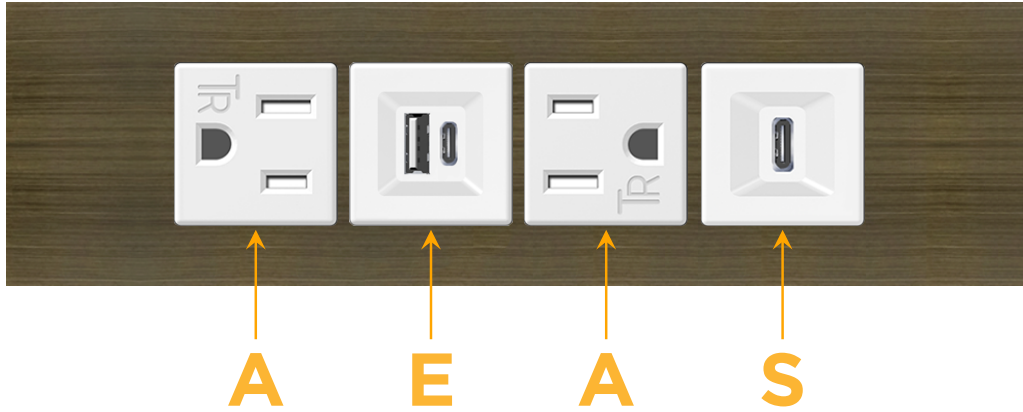

M-POWER-4T

AC POWER & DATA CONNECTIVITY SOLUTION

M-POWER-4TW-AEAS-APATP

Distributed by

Mormax Company, Inc.

8 Westchester Plaza

Elmsford, NY 10523

914-699-0101

sales@mormax.com

mormax.com

Metro Light & Power's line of power & data solutions offers sophisticated design elements combined with greater ease of installation. Streamlined and low-profile, enhanced by side-exiting cords, our outlets advance the industry with their cutting edge look and feel. We believe flexibility is key, and we provide a variety of mounting options, including the ability to mount in limited spaces. Our outlets are available in many finishes and configurations, in addition to a custom color and finish capability for our clients.

Trim Plate Finish: **SPECIAL ANTIQUE BRONZE (ABS)**

Custom Finishes Available

M-POWER-4TW-AEAS-APATP

Features:

Module/Port Options:

- **A** Tamper Resistant AC Receptacle
- **E** USB-A & USB-C (20W)
- **M** Double USB-A (Fast Charging Ports - 18W)
- **H** HDMI
- **6** CAT 6
- **12** RJ 12
- **X** Switched AC
- **Y** 3-Way Switch (Low Voltage)
- **V** USB-C (45W High Speed Charging Port)
- **S** USB-C (25W High Speed Charging Port)
- **R** Switched AC (Rocker Switch)
- **D** Dimmer Switch

Plug:

Supplied with Low Profile Flat 45° Angle 120 VAC Plug

Optional Standard Straight 120 VAC Plug

Optional Straight 120 VAC Pass-through Plug

- CLEAN, COMPACT DESIGN
- STREAMLINED
- LOW PROFILE
- SIDE-EXITING CORDS
- PLUG & PLAY
- 6' AC CORD & PLUG (FLAT PLUG STANDARD)
- CUSTOMIZABLE CONFIGURATIONS AND FINISHES
- UL LISTED FOR MOUNTING IN FURNITURE
- 15A