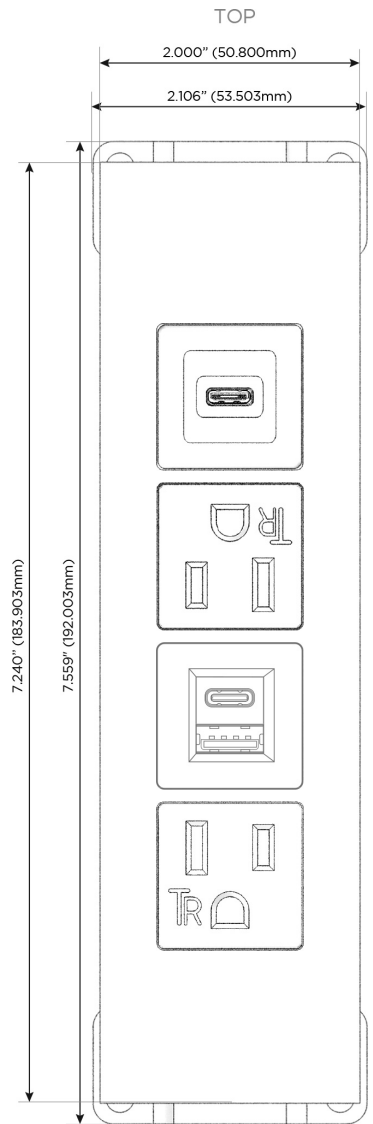

M-POWER-4T

AC POWER & DATA CONNECTIVITY SOLUTION

M-POWER-4TW-AEAS-APATP

Specs:

Modules/Ports:

- **A** Tamper Resistant AC Receptacle
- **E** USB-A & USB-C (20W)
- **S** USB-C (25W High Speed Charging Port)

Distributed by

Mormax Company, Inc.

8 Westchester Plaza

Elmsford, NY 10523

914-699-0101

sales@mormax.com

mormax.com