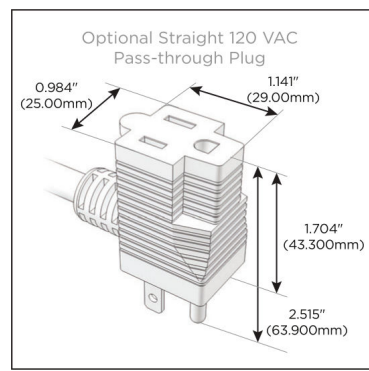

M-POWER-4T

AC POWER & DATA CONNECTIVITY SOLUTION

M-POWER-4TW-AEAR-SS8TP

Specs:

Modules/Ports:

- **A** Tamper Resistant AC Receptacle
- **E** USB-A & USB-C (20W)
- **R** Switched AC (Rocker Switch)