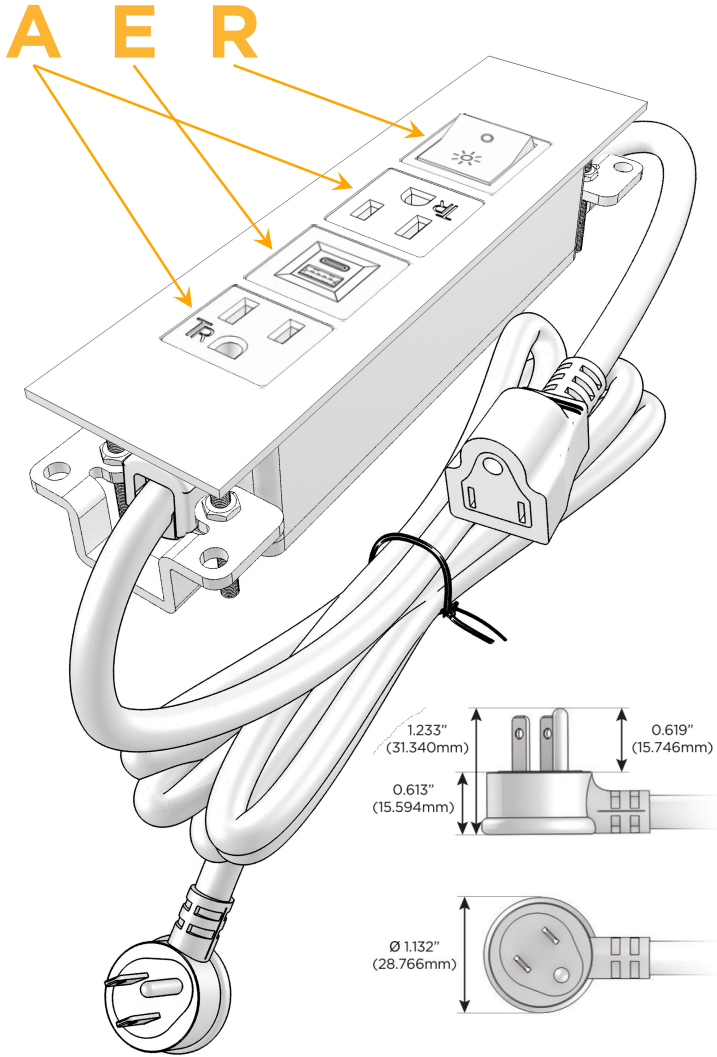

##### Module/Port Options:

- A** Tamper Resistant AC Receptacle
- E** USB-A & USB-C (20W)
- M** Double USB-A (Fast Charging Ports - 18W)
- H** HDMI
- 6** CAT 6
- 12** RJ 12
- X** Switched AC
- Y** 3-Way Switch (Low Voltage)
- V** USB-C (45W High Speed Charging Port)
- S** USB-C (25W High Speed Charging Port)
- R** Switched AC (Rocker Switch)
- D** Dimmer Switch

##### Plug:

Supplied with Low Profile Flat 45° Angle 120 VAC Plug

Optional Standard Straight 120 VAC Plug

Optional Straight 120 VAC Pass-through Plug

- CLEAN, COMPACT DESIGN
- STREAMLINED
- LOW PROFILE
- SIDE-EXITING CORDS
- PLUG & PLAY
- 6' AC CORD & PLUG (FLAT PLUG STANDARD)
- CUSTOMIZABLE CONFIGURATIONS AND FINISHES
- UL LISTED FOR MOUNTING IN FURNITURE
- 15A

## AC POWER & DATA CONNECTIVITY SOLUTION

M-POWER-4TW-AEAR-SS8TP

Specs:

### Modules/Ports:

- A** Tamper Resistant AC Receptacle
- E** USB-A & USB-C (20W)
- R** Switched AC (Rocker Switch)

Distributed by

Mormax Company, Inc.

8 Westchester Plaza

Elmsford, NY 10523

914-699-0101

sales@mormax.com