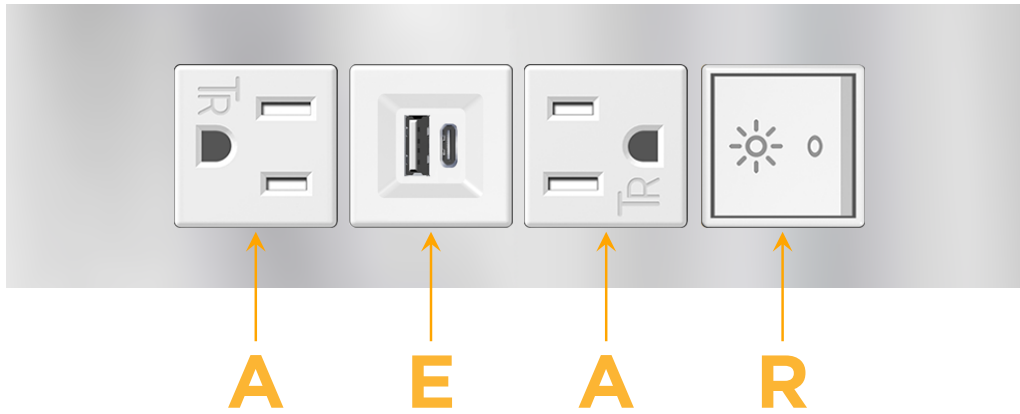

M-POWER-4T

AC POWER & DATA CONNECTIVITY SOLUTION

M-POWER-4TW-AEAR-SS8TP

Distributed by

Mormax Company, Inc.

8 Westchester Plaza

Elmsford, NY 10523

914-699-0101

sales@mormax.com

mormax.com

Metro Light & Power's line of power & data solutions offers sophisticated design elements combined with greater ease of installation. Streamlined and low-profile, enhanced by side-exiting cords, our outlets advance the industry with their cutting edge look and feel. We believe flexibility is key, and we provide a variety of mounting options, including the ability to mount in limited spaces. Our outlets are available in many finishes and configurations, in addition to a custom color and finish capability for our clients.

Trim Plate Finish: **STAINLESS STEEL MIRROR FINISH**

Custom Finishes Available

M-POWER-4TW-AEAR-SS8TP

Features:

Module/Port Options:

- **A** Tamper Resistant AC Receptacle
- **E** USB-A & USB-C (20W)
- **M** Double USB-A (Fast Charging Ports - 18W)
- **H** HDMI
- **6** CAT 6
- **12** RJ 12
- **X** Switched AC
- **Y** 3-Way Switch (Low Voltage)
- **V** USB-C (45W High Speed Charging Port)
- **S** USB-C (25W High Speed Charging Port)
- **R** Switched AC (Rocker Switch)
- **D** Dimmer Switch

Plug:

Supplied with Low Profile Flat 45° Angle 120 VAC Plug

Optional Standard Straight 120 VAC Plug

Optional Straight 120 VAC Pass-through Plug

- CLEAN, COMPACT DESIGN
- STREAMLINED
- LOW PROFILE
- SIDE-EXITING CORDS
- PLUG & PLAY
- 6' AC CORD & PLUG (FLAT PLUG STANDARD)
- CUSTOMIZABLE CONFIGURATIONS AND FINISHES
- UL LISTED FOR MOUNTING IN FURNITURE
- 15A