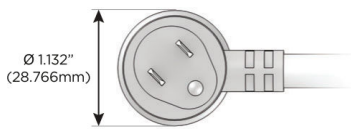

M-POWER-4T

AC POWER & DATA CONNECTIVITY SOLUTION

M-POWER-4TW-AEAR-SS8TP

Specs:

Modules/Ports:

- **A** Tamper Resistant AC Receptacle
- **E** USB-A & USB-C (20W)
- **R** Switched AC (Rocker Switch)