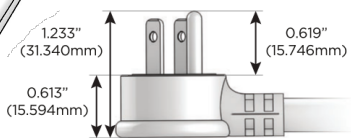

M-POWER-4T

AC POWER & DATA CONNECTIVITY SOLUTION

M-POWER-4TW-AEAR-SS8TP

Specs:

Modules/Ports:

- **A** Tamper Resistant AC Receptacle
- **E** USB-A & USB-C (20W)
- **R** Switched AC (Rocker Switch)