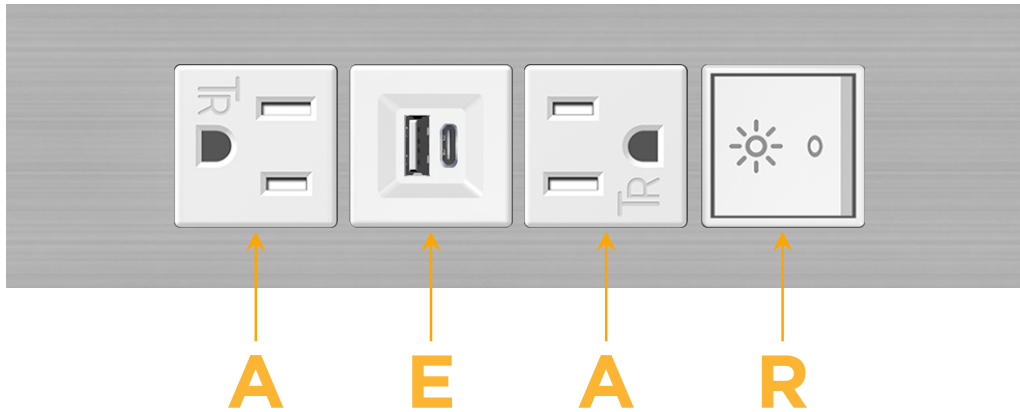

M-POWER-4T

AC POWER & DATA CONNECTIVITY SOLUTION

M-POWER-4TW-AEAR-SS4ATP

Distributed by

Mormax Company, Inc.

8 Westchester Plaza

Elmsford, NY 10523

914-699-0101

sales@mormax.com

mormax.com

Metro Light & Power's line of power & data solutions offers sophisticated design elements combined with greater ease of installation. Streamlined and low-profile, enhanced by side-exiting cords, our outlets advance the industry with their cutting edge look and feel. We believe flexibility is key, and we provide a variety of mounting options, including the ability to mount in limited spaces. Our outlets are available in many finishes and configurations, in addition to a custom color and finish capability for our clients.

Trim Plate Finish: **BRUSHED STAINLESS (ABS)**

Custom Finishes Available

M-POWER-4TW-AEAR-SS4ATP

Features:

Module/Port Options:

- **A** Tamper Resistant AC Receptacle
- **E** USB-A & USB-C (20W)
- **M** Double USB-A (Fast Charging Ports - 18W)
- **H** HDMI
- **6** CAT 6
- **12** RJ 12
- **X** Switched AC
- **Y** 3-Way Switch (Low Voltage)
- **V** USB-C (45W High Speed Charging Port)
- **S** USB-C (25W High Speed Charging Port)
- **R** Switched AC (Rocker Switch)
- **D** Dimmer Switch

Plug:

Supplied with Low Profile Flat 45° Angle 120 VAC Plug

Optional Standard Straight 120 VAC Plug

Optional Straight 120 VAC Pass-through Plug

- CLEAN, COMPACT DESIGN
- STREAMLINED
- LOW PROFILE
- SIDE-EXITING CORDS
- PLUG & PLAY
- 6' AC CORD & PLUG (FLAT PLUG STANDARD)
- CUSTOMIZABLE CONFIGURATIONS AND FINISHES
- UL LISTED FOR MOUNTING IN FURNITURE
- 15A