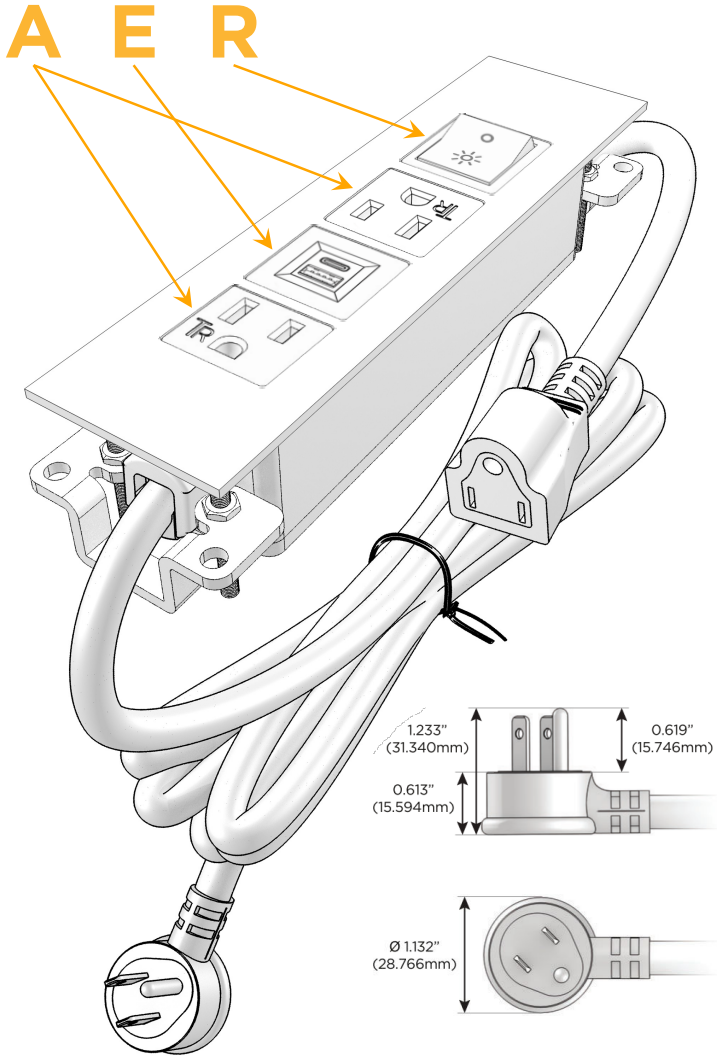

#### Module/Port Options:

- A** Tamper Resistant AC Receptacle
- E** USB-A & USB-C (20W)
- M** Double USB-A (Fast Charging Ports - 18W)
- H** HDMI
- 6** CAT 6
- 12** RJ 12
- X** Switched AC
- Y** 3-Way Switch (Low Voltage)
- V** USB-C (45W High Speed Charging Port)
- S** USB-C (25W High Speed Charging Port)
- R** Switched AC (Rocker Switch)
- D** Dimmer Switch

#### Plug:

Supplied with Low Profile Flat 45° Angle 120 VAC Plug

Optional Standard Straight 120 VAC Plug

Optional Straight 120 VAC Pass-through Plug

- CLEAN, COMPACT DESIGN
- STREAMLINED
- LOW PROFILE
- SIDE-EXITING CORDS
- PLUG & PLAY
- 6' AC CORD & PLUG (FLAT PLUG STANDARD)
- CUSTOMIZABLE CONFIGURATIONS AND FINISHES
- UL LISTED FOR MOUNTING IN FURNITURE
- 15A

## AC POWER & DATA CONNECTIVITY SOLUTION

M-POWER-4TW-AEAR-SS4ATP

Specs:

### Modules/Ports:

- A** Tamper Resistant AC Receptacle
- E** USB-A & USB-C (20W)
- R** Switched AC (Rocker Switch)

Distributed by

Mormax Company, Inc.

8 Westchester Plaza

Elmsford, NY 10523

914-699-0101

sales@mormax.com