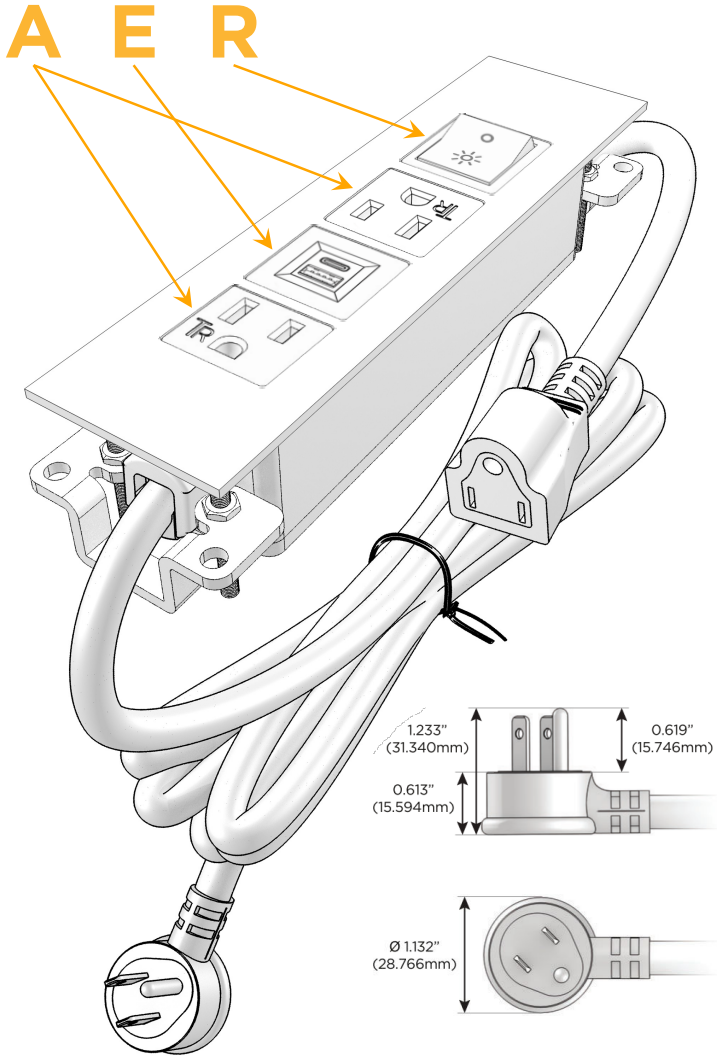

Trim Plate Finish: **CHROME (ABS)**

Custom Finishes Available

M-POWER-4TW-AEAR-CRATP

Features:

**Module/Port Options:**

- A** Tamper Resistant AC Receptacle
- E** USB-A & USB-C (20W)
- M** Double USB-A (Fast Charging Ports - 18W)
- H** HDMI
- 6** CAT 6
- 12** RJ 12
- X** Switched AC
- Y** 3-Way Switch (Low Voltage)
- V** USB-C (45W High Speed Charging Port)
- S** USB-C (25W High Speed Charging Port)
- R** Switched AC (Rocker Switch)
- D** Dimmer Switch

**Plug:**

Supplied with Low Profile Flat 45° Angle 120 VAC Plug

Optional Standard Straight 120 VAC Plug

Optional Straight 120 VAC Pass-through Plug

- CLEAN, COMPACT DESIGN
- STREAMLINED
- LOW PROFILE
- SIDE-EXITING CORDS
- PLUG & PLAY
- 6' AC CORD & PLUG (FLAT PLUG STANDARD)
- CUSTOMIZABLE CONFIGURATIONS AND FINISHES
- UL LISTED FOR MOUNTING IN FURNITURE
- 15A

# M-POWER-4T

AC POWER & DATA CONNECTIVITY SOLUTION

M-POWER-4TW-AEAR-CRATP

Specs:

**Modules/Ports:**

- A** Tamper Resistant AC Receptacle
- E** USB-A & USB-C (20W)
- R** Switched AC (Rocker Switch)

Distributed by