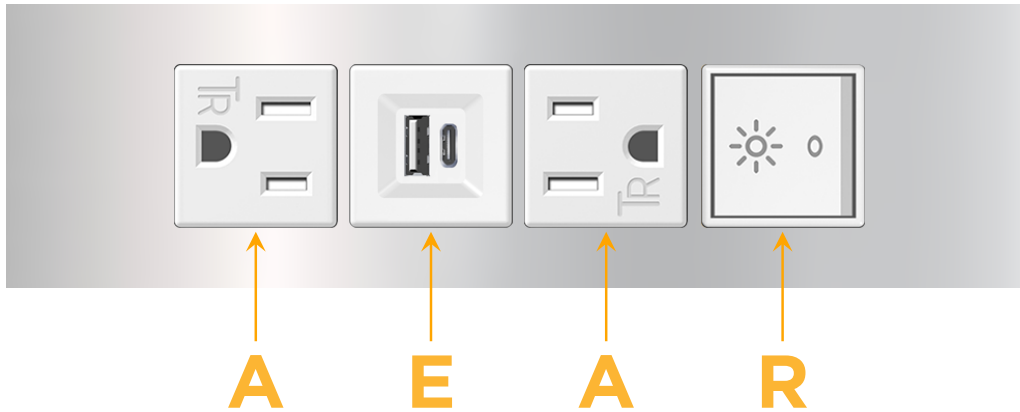

Trim Plate Finish: **CHROME (ABS)**

Custom Finishes Available

M-POWER-4TW-AEAR-CRATP

Features:

**Module/Port Options:**

- A** Tamper Resistant AC Receptacle
- E** USB-A & USB-C (20W)
- M** Double USB-A (Fast Charging Ports - 18W)
- H** HDMI
- 6** CAT 6
- 12** RJ 12
- X** Switched AC
- Y** 3-Way Switch (Low Voltage)
- V** USB-C (45W High Speed Charging Port)
- S** USB-C (25W High Speed Charging Port)
- R** Switched AC (Rocker Switch)
- D** Dimmer Switch

**Plug:**

Supplied with Low Profile Flat 45° Angle 120 VAC Plug

Optional Standard Straight 120 VAC Plug

Optional Straight 120 VAC Pass-through Plug

- CLEAN, COMPACT DESIGN
- STREAMLINED
- LOW PROFILE
- SIDE-EXITING CORDS
- PLUG & PLAY
- 6' AC CORD & PLUG (FLAT PLUG STANDARD)
- CUSTOMIZABLE CONFIGURATIONS AND FINISHES
- UL LISTED FOR MOUNTING IN FURNITURE
- 15A

# M-POWER-4T

AC POWER & DATA CONNECTIVITY SOLUTION

M-POWER-4TW-AEAR-CRATP

Specs:

**Modules/Ports:**

- A** Tamper Resistant AC Receptacle
- E** USB-A & USB-C (20W)
- R** Switched AC (Rocker Switch)

Distributed by