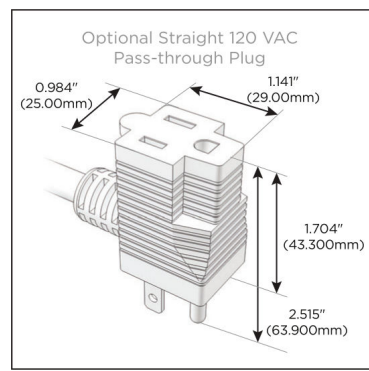

Trim Plate Finish: **CHROME (ABS)**

Custom Finishes Available

M-POWER-4TW-AEAR-CRATP

Features:

**Module/Port Options:**

- A** Tamper Resistant AC Receptacle
- E** USB-A & USB-C (20W)
- M** Double USB-A (Fast Charging Ports - 18W)
- H** HDMI
- 6** CAT 6
- 12** RJ 12
- X** Switched AC
- Y** 3-Way Switch (Low Voltage)
- V** USB-C (45W High Speed Charging Port)
- S** USB-C (25W High Speed Charging Port)
- R** Switched AC (Rocker Switch)
- D** Dimmer Switch

**Plug:**

Supplied with Low Profile Flat 45° Angle 120 VAC Plug

Optional Standard Straight 120 VAC Plug

Optional Straight 120 VAC Pass-through Plug

- CLEAN, COMPACT DESIGN
- STREAMLINED
- LOW PROFILE
- SIDE-EXITING CORDS
- PLUG & PLAY
- 6' AC CORD & PLUG (FLAT PLUG STANDARD)
- CUSTOMIZABLE CONFIGURATIONS AND FINISHES
- UL LISTED FOR MOUNTING IN FURNITURE
- 15A

# M-POWER-4T

AC POWER & DATA CONNECTIVITY SOLUTION

M-POWER-4TW-AEAR-CRATP

Specs:

**Modules/Ports:**

- A** Tamper Resistant AC Receptacle
- E** USB-A & USB-C (20W)
- R** Switched AC (Rocker Switch)

Distributed by