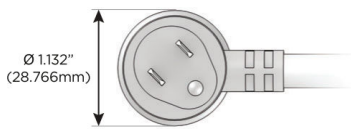

Trim Plate Finish: **CHROME (ABS)**

Custom Finishes Available

M-POWER-4TW-AEAR-CRATP

Features:

**Module/Port Options:**

- A** Tamper Resistant AC Receptacle
- E** USB-A & USB-C (20W)
- M** Double USB-A (Fast Charging Ports - 18W)
- H** HDMI
- 6** CAT 6
- 12** RJ 12
- X** Switched AC
- Y** 3-Way Switch (Low Voltage)
- V** USB-C (45W High Speed Charging Port)
- S** USB-C (25W High Speed Charging Port)
- R** Switched AC (Rocker Switch)
- D** Dimmer Switch

**Plug:**

Supplied with Low Profile Flat 45° Angle 120 VAC Plug

Optional Standard Straight 120 VAC Plug

Optional Straight 120 VAC Pass-through Plug

- CLEAN, COMPACT DESIGN
- STREAMLINED
- LOW PROFILE
- SIDE-EXITING CORDS
- PLUG & PLAY
- 6' AC CORD & PLUG (FLAT PLUG STANDARD)
- CUSTOMIZABLE CONFIGURATIONS AND FINISHES
- UL LISTED FOR MOUNTING IN FURNITURE
- 15A

# M-POWER-4T

AC POWER & DATA CONNECTIVITY SOLUTION

M-POWER-4TW-AEAR-CRATP

Specs:

**Modules/Ports:**

- A** Tamper Resistant AC Receptacle
- E** USB-A & USB-C (20W)
- R** Switched AC (Rocker Switch)

Distributed by