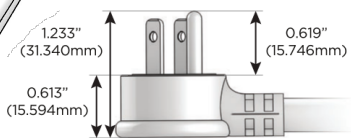

# M-POWER-4T

AC POWER & DATA CONNECTIVITY SOLUTION

M-POWER-4TW-AEAR-CRATP

Specs:

**Modules/Ports:**

- A** Tamper Resistant AC Receptacle
- E** USB-A & USB-C (20W)
- R** Switched AC (Rocker Switch)

Distributed by