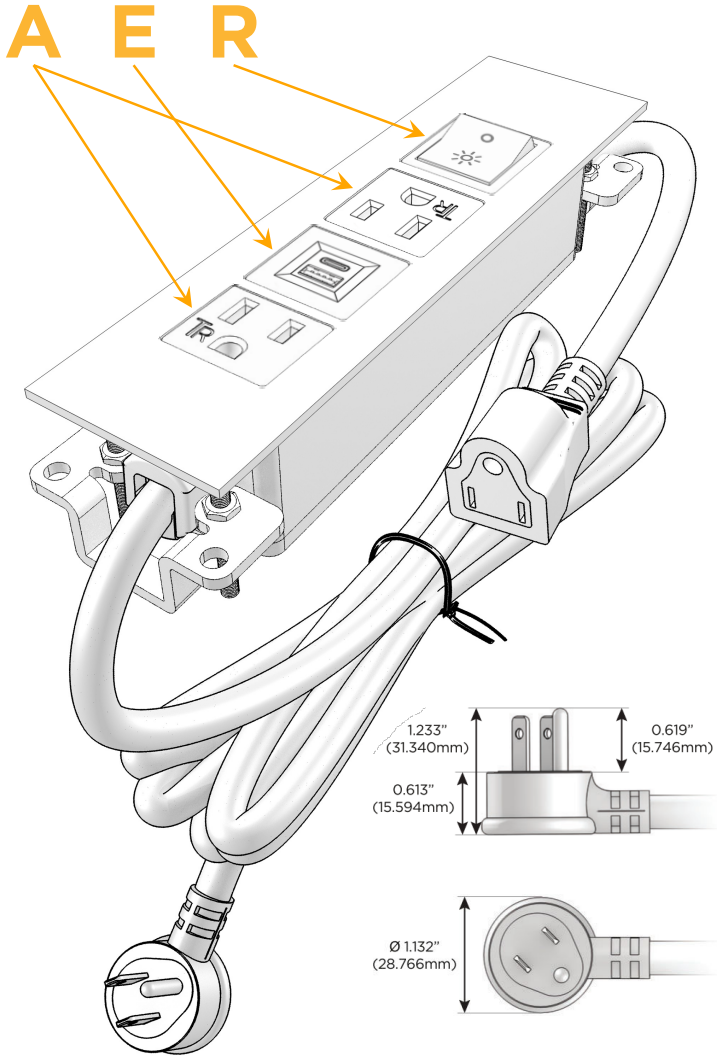

#### Module/Port Options:

- A** Tamper Resistant AC Receptacle
- E** USB-A & USB-C (20W)
- M** Double USB-A (Fast Charging Ports - 18W)
- H** HDMI
- 6** CAT 6
- 12** RJ 12
- X** Switched AC
- Y** 3-Way Switch (Low Voltage)
- V** USB-C (45W High Speed Charging Port)
- S** USB-C (25W High Speed Charging Port)
- R** Switched AC (Rocker Switch)
- D** Dimmer Switch

#### Plug:

Supplied with Low Profile Flat 45° Angle 120 VAC Plug

Optional Standard Straight 120 VAC Plug

Optional Straight 120 VAC Pass-through Plug

- CLEAN, COMPACT DESIGN
- STREAMLINED
- LOW PROFILE
- SIDE-EXITING CORDS
- PLUG & PLAY
- 6' AC CORD & PLUG (FLAT PLUG STANDARD)
- CUSTOMIZABLE CONFIGURATIONS AND FINISHES
- UL LISTED FOR MOUNTING IN FURNITURE
- 15A

## AC POWER & DATA CONNECTIVITY SOLUTION

M-POWER-4TW-AEAR-BZ5ATP

Specs:

### Modules/Ports:

- A** Tamper Resistant AC Receptacle
- E** USB-A & USB-C (20W)
- R** Switched AC (Rocker Switch)

Distributed by

Mormax Company, Inc.

8 Westchester Plaza

Elmsford, NY 10523

914-699-0101

sales@mormax.com