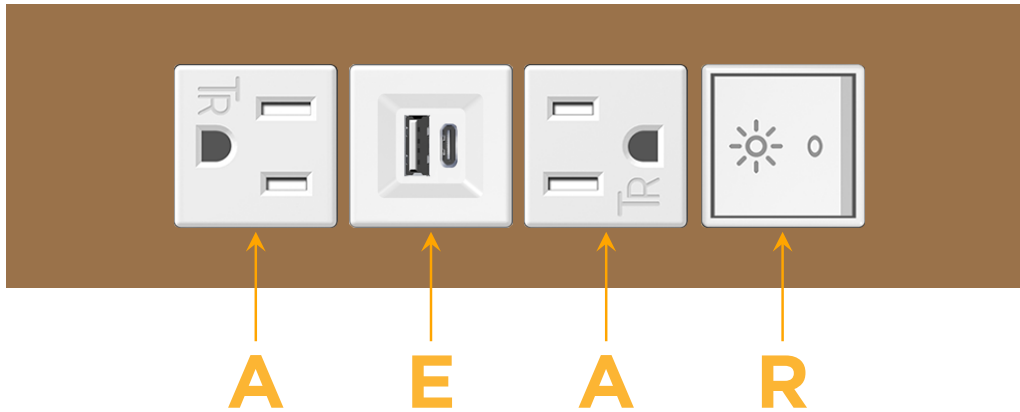

M-POWER-4T

AC POWER & DATA CONNECTIVITY SOLUTION

M-POWER-4TW-AEAR-BZ5ATP

Distributed by

Mormax Company, Inc.

8 Westchester Plaza

Elmsford, NY 10523

914-699-0101

sales@mormax.com

mormax.com

Metro Light & Power's line of power & data solutions offers sophisticated design elements combined with greater ease of installation. Streamlined and low-profile, enhanced by side-exiting cords, our outlets advance the industry with their cutting edge look and feel. We believe flexibility is key, and we provide a variety of mounting options, including the ability to mount in limited spaces. Our outlets are available in many finishes and configurations, in addition to a custom color and finish capability for our clients.

Trim Plate Finish: **ARCHITECTURAL BRONZE (ABS)**

Custom Finishes Available

M-POWER-4TW-AEAR-BZ5ATP

Features:

Module/Port Options:

- **A** Tamper Resistant AC Receptacle
- **E** USB-A & USB-C (20W)
- **M** Double USB-A (Fast Charging Ports - 18W)
- **H** HDMI
- **6** CAT 6
- **12** RJ 12
- **X** Switched AC
- **Y** 3-Way Switch (Low Voltage)
- **V** USB-C (45W High Speed Charging Port)
- **S** USB-C (25W High Speed Charging Port)
- **R** Switched AC (Rocker Switch)
- **D** Dimmer Switch

Plug:

Supplied with Low Profile Flat 45° Angle 120 VAC Plug

Optional Standard Straight 120 VAC Plug

Optional Straight 120 VAC Pass-through Plug

- CLEAN, COMPACT DESIGN
- STREAMLINED
- LOW PROFILE
- SIDE-EXITING CORDS
- PLUG & PLAY
- 6' AC CORD & PLUG (FLAT PLUG STANDARD)
- CUSTOMIZABLE CONFIGURATIONS AND FINISHES
- UL LISTED FOR MOUNTING IN FURNITURE
- 15A