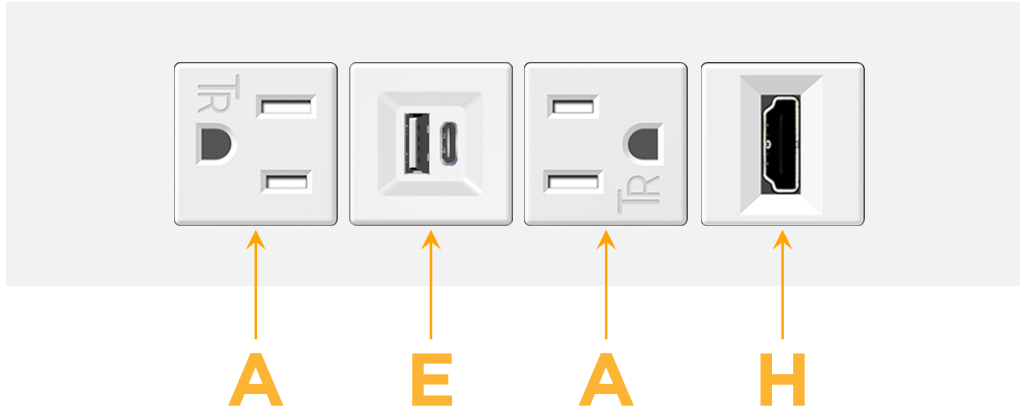

Trim Plate Finish: **WHITE (ABS)**

Custom Finishes Available

M-POWER-4TW-AEAH-WATP

Features:

Module/Port Options:

- A** Tamper Resistant AC Receptacle
- E** USB-A & USB-C (20W)
- M** Double USB-A (Fast Charging Ports - 18W)
- H** HDMI
- 6** CAT 6
- 12** RJ 12
- X** Switched AC
- Y** 3-Way Switch (Low Voltage)
- V** USB-C (45W High Speed Charging Port)
- S** USB-C (25W High Speed Charging Port)
- R** Switched AC (Rocker Switch)
- D** Dimmer Switch

Plug:

Supplied with Low Profile Flat 45° Angle 120 VAC Plug

Optional Standard Straight 120 VAC Plug

Optional Straight 120 VAC Pass-through Plug

- CLEAN, COMPACT DESIGN
- STREAMLINED
- LOW PROFILE
- SIDE-EXITING CORDS
- PLUG & PLAY
- 6' AC CORD & PLUG (FLAT PLUG STANDARD)
- CUSTOMIZABLE CONFIGURATIONS AND FINISHES
- UL LISTED FOR MOUNTING IN FURNITURE
- 15A

M-POWER-4T

AC POWER & DATA CONNECTIVITY SOLUTION

M-POWER-4TW-AEAH-WATP

Specs:

Modules/Ports:

- A** Tamper Resistant AC Receptacle
- E** USB-A & USB-C (20W)
- H** HDMI

A E H

Distributed by