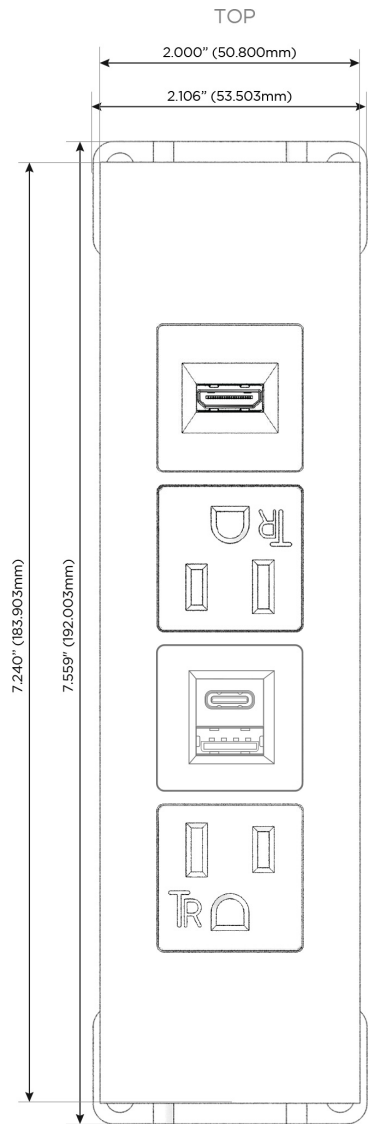

Trim Plate Finish: **WHITE (ABS)**

Custom Finishes Available

M-POWER-4TW-AEAH-WATP

Features:

Module/Port Options:

- A** Tamper Resistant AC Receptacle
- E** USB-A & USB-C (20W)
- M** Double USB-A (Fast Charging Ports - 18W)
- H** HDMI
- 6** CAT 6
- 12** RJ 12
- X** Switched AC
- Y** 3-Way Switch (Low Voltage)
- V** USB-C (45W High Speed Charging Port)
- S** USB-C (25W High Speed Charging Port)
- R** Switched AC (Rocker Switch)
- D** Dimmer Switch

Plug:

Supplied with Low Profile Flat 45° Angle 120 VAC Plug

Optional Standard Straight 120 VAC Plug

Optional Straight 120 VAC Pass-through Plug

- CLEAN, COMPACT DESIGN
- STREAMLINED
- LOW PROFILE
- SIDE-EXITING CORDS
- PLUG & PLAY
- 6' AC CORD & PLUG (FLAT PLUG STANDARD)
- CUSTOMIZABLE CONFIGURATIONS AND FINISHES
- UL LISTED FOR MOUNTING IN FURNITURE
- 15A

M-POWER-4T

AC POWER & DATA CONNECTIVITY SOLUTION

M-POWER-4TW-AEAH-WATP

Specs:

Modules/Ports:

- A** Tamper Resistant AC Receptacle
- E** USB-A & USB-C (20W)
- H** HDMI

A E H

Distributed by