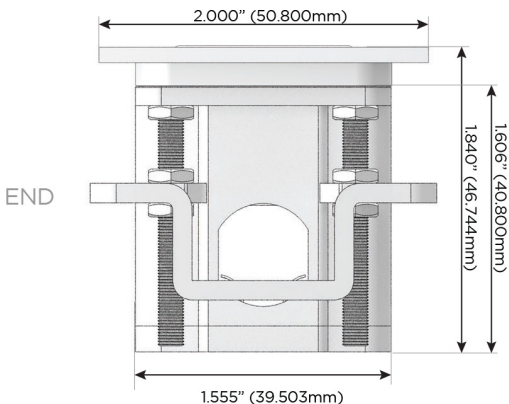

Trim Plate Finish: **WHITE (ABS)**

Custom Finishes Available

M-POWER-4TW-AEAH-WATP

Features:

Module/Port Options:

- A** Tamper Resistant AC Receptacle
- E** USB-A & USB-C (20W)
- M** Double USB-A (Fast Charging Ports - 18W)
- H** HDMI
- 6** CAT 6
- 12** RJ 12
- X** Switched AC
- Y** 3-Way Switch (Low Voltage)
- V** USB-C (45W High Speed Charging Port)
- S** USB-C (25W High Speed Charging Port)
- R** Switched AC (Rocker Switch)
- D** Dimmer Switch

Plug:

Supplied with Low Profile Flat 45° Angle 120 VAC Plug

Optional Standard Straight 120 VAC Plug

Optional Straight 120 VAC Pass-through Plug

- CLEAN, COMPACT DESIGN
- STREAMLINED
- LOW PROFILE
- SIDE-EXITING CORDS
- PLUG & PLAY
- 6' AC CORD & PLUG (FLAT PLUG STANDARD)
- CUSTOMIZABLE CONFIGURATIONS AND FINISHES
- UL LISTED FOR MOUNTING IN FURNITURE
- 15A

M-POWER-4T

AC POWER & DATA CONNECTIVITY SOLUTION

M-POWER-4TW-AEAH-WATP

Specs:

Modules/Ports:

- A** Tamper Resistant AC Receptacle
- E** USB-A & USB-C (20W)
- H** HDMI

A E H

Distributed by