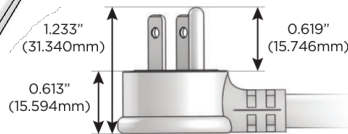

Plug:

Supplied with Low Profile Flat 45° Angle 120 VAC Plug

Optional Standard Straight 120 VAC Plug

Optional Straight 120 VAC Pass-through Plug

- CLEAN, COMPACT DESIGN
- STREAMLINED
- LOW PROFILE
- SIDE-EXITING CORDS
- PLUG & PLAY
- 6' AC CORD & PLUG (FLAT PLUG STANDARD)
- CUSTOMIZABLE CONFIGURATIONS AND FINISHES
- UL LISTED FOR MOUNTING IN FURNITURE
- 15A

M-POWER-4T

AC POWER & DATA CONNECTIVITY SOLUTION

M-POWER-4TW-AEAH-WATP

Specs:

Modules/Ports:

- A** Tamper Resistant AC Receptacle
- E** USB-A & USB-C (20W)
- H** HDMI

A E H

Distributed by