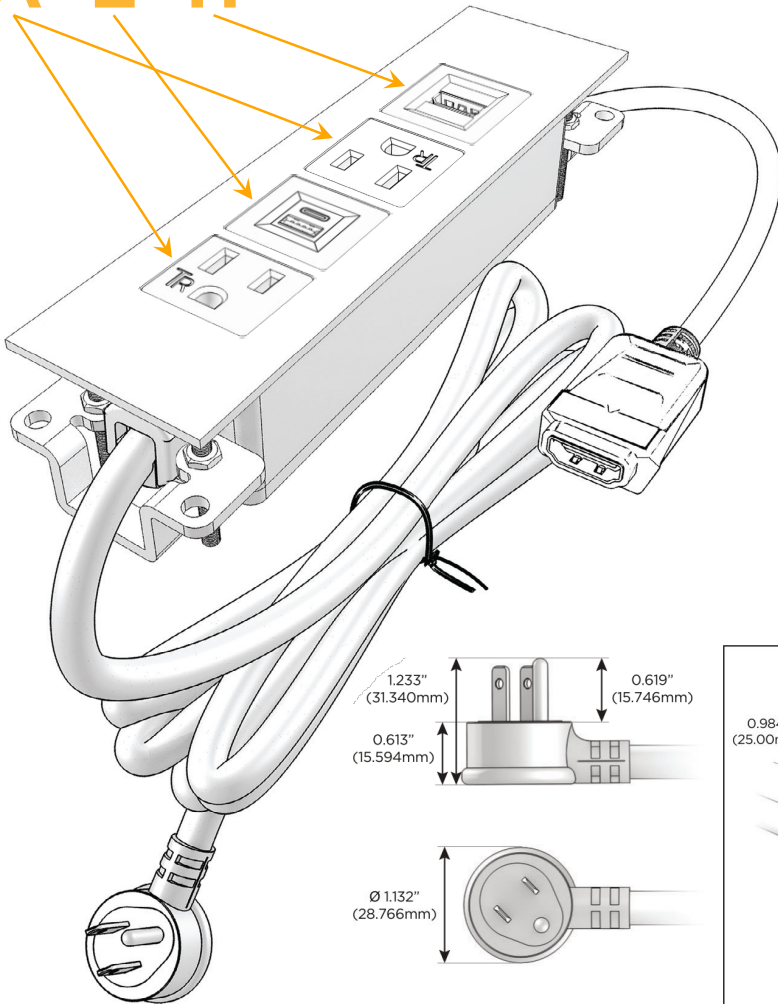

Trim Plate Finish: **WHITE (ABS)**

Custom Finishes Available

M-POWER-4TW-AEAH-WATP

Features:

Module/Port Options:

- A** Tamper Resistant AC Receptacle
- E** USB-A & USB-C (20W)
- M** Double USB-A (Fast Charging Ports - 18W)
- H** HDMI
- 6** CAT 6
- 12** RJ 12
- X** Switched AC
- Y** 3-Way Switch (Low Voltage)
- V** USB-C (45W High Speed Charging Port)
- S** USB-C (25W High Speed Charging Port)
- R** Switched AC (Rocker Switch)
- D** Dimmer Switch

Plug:

Supplied with Low Profile Flat 45° Angle 120 VAC Plug

Optional Standard Straight 120 VAC Plug

Optional Straight 120 VAC Pass-through Plug

- CLEAN, COMPACT DESIGN
- STREAMLINED
- LOW PROFILE
- SIDE-EXITING CORDS
- PLUG & PLAY
- 6' AC CORD & PLUG (FLAT PLUG STANDARD)
- CUSTOMIZABLE CONFIGURATIONS AND FINISHES
- UL LISTED FOR MOUNTING IN FURNITURE
- 15A

M-POWER-4T

AC POWER & DATA CONNECTIVITY SOLUTION

M-POWER-4TW-AEAH-WATP

Specs:

Modules/Ports:

- A** Tamper Resistant AC Receptacle
- E** USB-A & USB-C (20W)
- H** HDMI

A E H

Distributed by