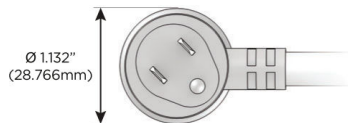

Trim Plate Finish: **WHITE (ABS)**

Custom Finishes Available

M-POWER-4TW-AEAH-WATP

Features:

Module/Port Options:

- A** Tamper Resistant AC Receptacle
- E** USB-A & USB-C (20W)
- M** Double USB-A (Fast Charging Ports - 18W)
- H** HDMI
- 6** CAT 6
- 12** RJ 12
- X** Switched AC
- Y** 3-Way Switch (Low Voltage)
- V** USB-C (45W High Speed Charging Port)
- S** USB-C (25W High Speed Charging Port)
- R** Switched AC (Rocker Switch)
- D** Dimmer Switch

Plug:

Supplied with Low Profile Flat 45° Angle 120 VAC Plug

Optional Standard Straight 120 VAC Plug

Optional Straight 120 VAC Pass-through Plug

- CLEAN, COMPACT DESIGN
- STREAMLINED
- LOW PROFILE
- SIDE-EXITING CORDS
- PLUG & PLAY
- 6' AC CORD & PLUG (FLAT PLUG STANDARD)
- CUSTOMIZABLE CONFIGURATIONS AND FINISHES
- UL LISTED FOR MOUNTING IN FURNITURE
- 15A

M-POWER-4T

AC POWER & DATA CONNECTIVITY SOLUTION

M-POWER-4TW-AEAH-WATP

Specs:

Modules/Ports:

- A** Tamper Resistant AC Receptacle
- E** USB-A & USB-C (20W)
- H** HDMI

A E H

Distributed by