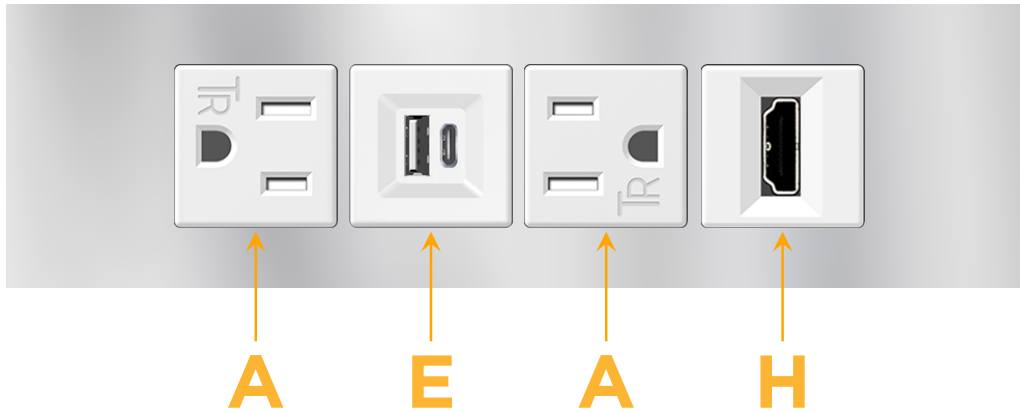

Trim Plate Finish: **STAINLESS STEEL MIRROR FINISH**

Custom Finishes Available

M-POWER-4TW-AEAH-SS8TP

Features:

Module/Port Options:

- A** Tamper Resistant AC Receptacle
- E** USB-A & USB-C (20W)
- M** Double USB-A (Fast Charging Ports - 18W)
- H** HDMI
- 6** CAT 6
- 12** RJ 12
- X** Switched AC
- Y** 3-Way Switch (Low Voltage)
- V** USB-C (45W High Speed Charging Port)
- S** USB-C (25W High Speed Charging Port)
- R** Switched AC (Rocker Switch)
- D** Dimmer Switch

Plug:

Supplied with Low Profile Flat 45° Angle 120 VAC Plug

Optional Standard Straight 120 VAC Plug

Optional Straight 120 VAC Pass-through Plug

- CLEAN, COMPACT DESIGN
- STREAMLINED
- LOW PROFILE
- SIDE-EXITING CORDS
- PLUG & PLAY
- 6' AC CORD & PLUG (FLAT PLUG STANDARD)
- CUSTOMIZABLE CONFIGURATIONS AND FINISHES
- UL LISTED FOR MOUNTING IN FURNITURE
- 15A