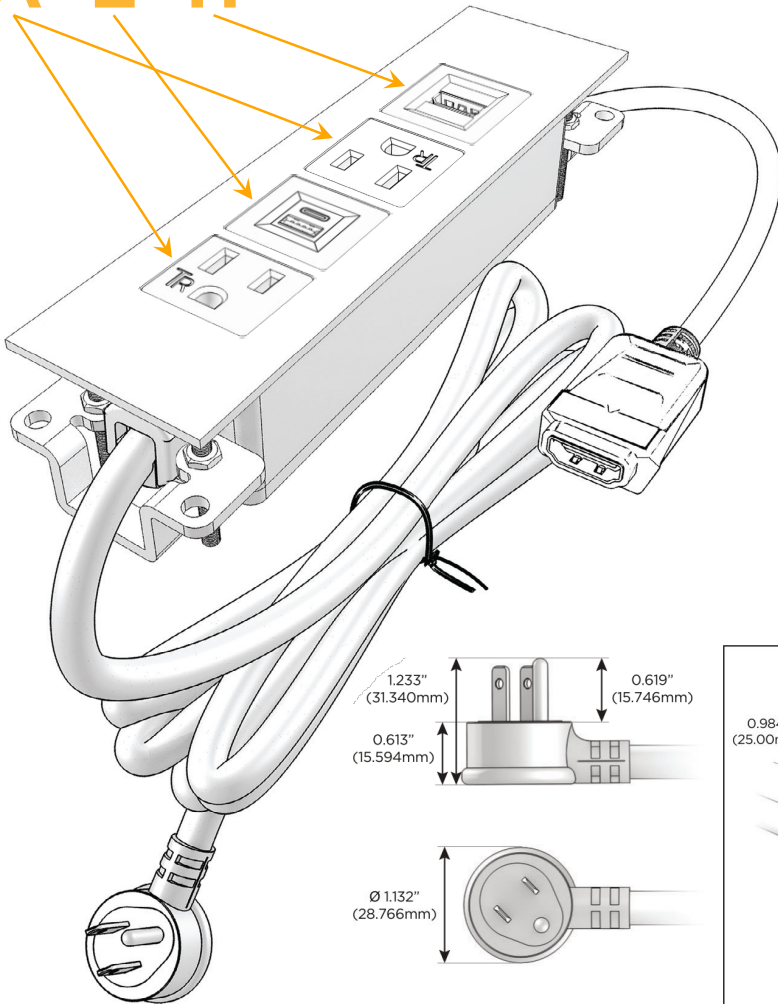

### Module/Port Options:

- A** Tamper Resistant AC Receptacle
- E** USB-A & USB-C (20W)
- M** Double USB-A (Fast Charging Ports - 18W)
- H** HDMI
- 6** CAT 6
- 12** RJ 12
- X** Switched AC
- Y** 3-Way Switch (Low Voltage)
- V** USB-C (45W High Speed Charging Port)
- S** USB-C (25W High Speed Charging Port)
- R** Switched AC (Rocker Switch)
- D** Dimmer Switch

### Plug:

Supplied with Low Profile Flat 45° Angle 120 VAC Plug

Optional Standard Straight 120 VAC Plug

Optional Straight 120 VAC Pass-through Plug

- CLEAN, COMPACT DESIGN
- STREAMLINED
- LOW PROFILE
- SIDE-EXITING CORDS
- PLUG & PLAY
- 6' AC CORD & PLUG (FLAT PLUG STANDARD)
- CUSTOMIZABLE CONFIGURATIONS AND FINISHES
- UL LISTED FOR MOUNTING IN FURNITURE
- 15A

# M-POWER-4T

AC POWER & DATA CONNECTIVITY SOLUTION

M-POWER-4TW-AEAH-SS4TP

Specs:

**Modules/Ports:**

- A** Tamper Resistant AC Receptacle
- E** USB-A & USB-C (20W)
- H** HDMI

**A E H**

Distributed by