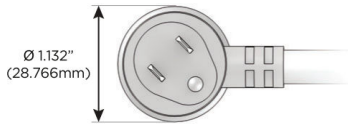

### Plug:

Supplied with Low Profile Flat 45° Angle 120 VAC Plug

Optional Standard Straight 120 VAC Plug

Optional Straight 120 VAC Pass-through Plug

- CLEAN, COMPACT DESIGN
- STREAMLINED
- LOW PROFILE
- SIDE-EXITING CORDS
- PLUG & PLAY
- 6' AC CORD & PLUG (FLAT PLUG STANDARD)
- CUSTOMIZABLE CONFIGURATIONS AND FINISHES
- UL LISTED FOR MOUNTING IN FURNITURE
- 15A

# M-POWER-4T

AC POWER & DATA CONNECTIVITY SOLUTION

M-POWER-4TW-AEAH-SS4TP

Specs:

**Modules/Ports:**

- A** Tamper Resistant AC Receptacle
- E** USB-A & USB-C (20W)
- H** HDMI

**A E H**

Distributed by