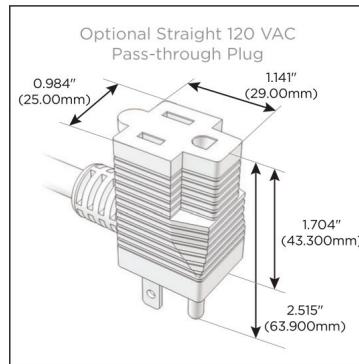

### Module/Port Options:

- A** Tamper Resistant AC Receptacle
- E** USB-A & USB-C (20W)
- M** Double USB-A (Fast Charging Ports - 18W)
- H** HDMI
- 6** CAT 6
- 12** RJ 12
- X** Switched AC
- Y** 3-Way Switch (Low Voltage)
- V** USB-C (45W High Speed Charging Port)
- S** USB-C (25W High Speed Charging Port)
- R** Switched AC (Rocker Switch)
- D** Dimmer Switch

### Plug:

Supplied with Low Profile Flat 45° Angle 120 VAC Plug

Optional Standard Straight 120 VAC Plug

Optional Straight 120 VAC Pass-through Plug

- CLEAN, COMPACT DESIGN
- STREAMLINED
- LOW PROFILE
- SIDE-EXITING CORDS
- PLUG & PLAY
- 6' AC CORD & PLUG (FLAT PLUG STANDARD)
- CUSTOMIZABLE CONFIGURATIONS AND FINISHES
- UL LISTED FOR MOUNTING IN FURNITURE
- 15A

# M-POWER-4T

AC POWER & DATA CONNECTIVITY SOLUTION

M-POWER-4TW-AEAH-SS4TP

Specs:

**Modules/Ports:**

- A** Tamper Resistant AC Receptacle
- E** USB-A & USB-C (20W)
- H** HDMI

**A E H**

Distributed by