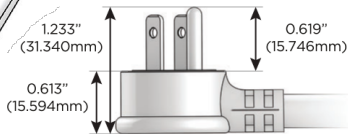

### Plug:

Supplied with Low Profile Flat 45° Angle 120 VAC Plug

Optional Standard Straight 120 VAC Plug

Optional Straight 120 VAC Pass-through Plug

- CLEAN, COMPACT DESIGN
- STREAMLINED
- LOW PROFILE
- SIDE-EXITING CORDS
- PLUG & PLAY
- 6' AC CORD & PLUG (FLAT PLUG STANDARD)
- CUSTOMIZABLE CONFIGURATIONS AND FINISHES
- UL LISTED FOR MOUNTING IN FURNITURE
- 15A

# M-POWER-4T

AC POWER & DATA CONNECTIVITY SOLUTION

M-POWER-4TW-AEAH-SS4TP

Specs:

**Modules/Ports:**

- A** Tamper Resistant AC Receptacle
- E** USB-A & USB-C (20W)
- H** HDMI

**A E H**

Distributed by