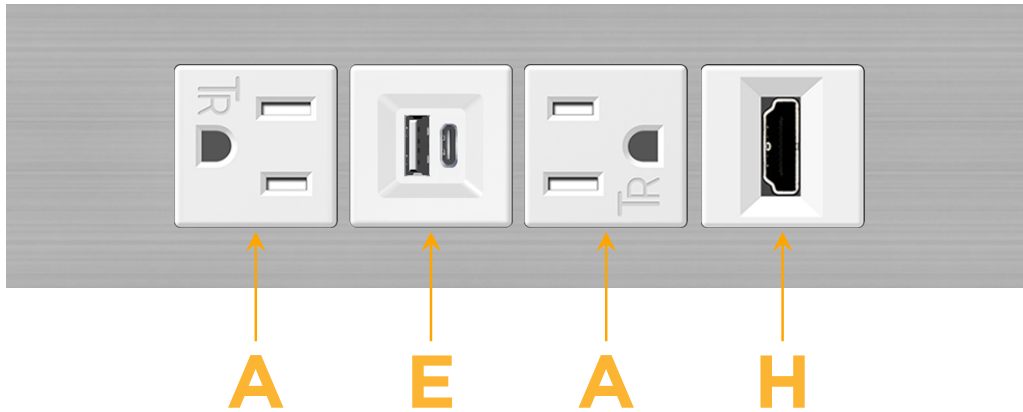

M-POWER-4T

AC POWER & DATA CONNECTIVITY SOLUTION

M-POWER-4TW-AEAH-SS4TP

Distributed by

Mormax Company, Inc.

8 Westchester Plaza

Elmsford, NY 10523

914-699-0101

sales@mormax.com

mormax.com

Metro Light & Power's line of power & data solutions offers sophisticated design elements combined with greater ease of installation. Streamlined and low-profile, enhanced by side-exiting cords, our outlets advance the industry with their cutting edge look and feel. We believe flexibility is key, and we provide a variety of mounting options, including the ability to mount in limited spaces. Our outlets are available in many finishes and configurations, in addition to a custom color and finish capability for our clients.

Trim Plate Finish: **STAINLESS STEEL BRUSHED**

Custom Finishes Available

M-POWER-4TW-AEAH-SS4TP

Features:

Module/Port Options:

- **A** Tamper Resistant AC Receptacle
- **E** USB-A & USB-C (20W)
- **M** Double USB-A (Fast Charging Ports - 18W)
- **H** HDMI
- **6** CAT 6
- **12** RJ 12
- **X** Switched AC
- **Y** 3-Way Switch (Low Voltage)
- **V** USB-C (45W High Speed Charging Port)
- **S** USB-C (25W High Speed Charging Port)
- **R** Switched AC (Rocker Switch)
- **D** Dimmer Switch

Plug:

Supplied with Low Profile Flat 45° Angle 120 VAC Plug

Optional Standard Straight 120 VAC Plug

Optional Straight 120 VAC Pass-through Plug

- CLEAN, COMPACT DESIGN
- STREAMLINED
- LOW PROFILE
- SIDE-EXITING CORDS
- PLUG & PLAY
- 6' AC CORD & PLUG (FLAT PLUG STANDARD)
- CUSTOMIZABLE CONFIGURATIONS AND FINISHES
- UL LISTED FOR MOUNTING IN FURNITURE
- 15A