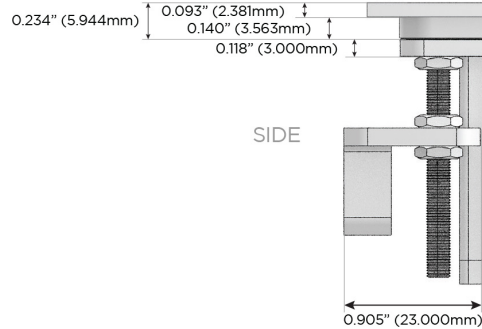

M-POWER-4T

AC POWER & DATA CONNECTIVITY SOLUTION

M-POWER-4TW-AEAH-SS4ATP

Specs:

Modules/Ports:

- A** Tamper Resistant AC Receptacle
- E** USB-A & USB-C (20W)
- H** HDMI

Distributed by

Mormax Company, Inc.