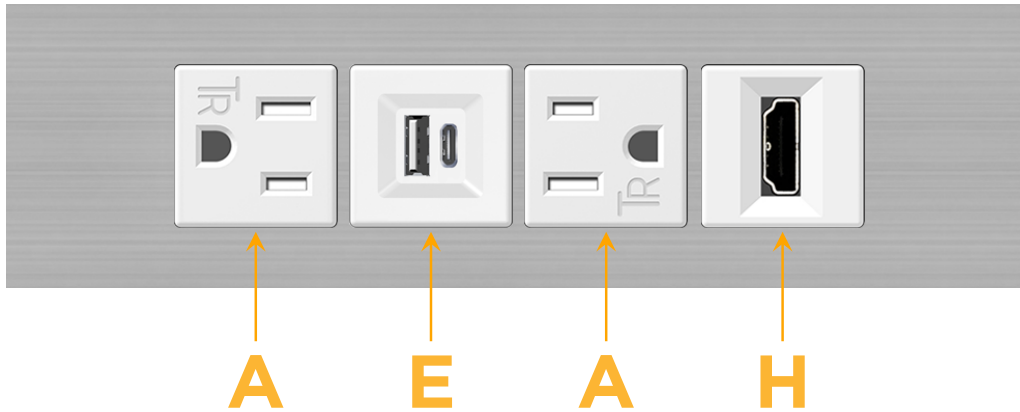

Trim Plate Finish: **BRUSHED STAINLESS (ABS)**

Custom Finishes Available

M-POWER-4TW-AEAH-SS4ATP

Features:

Module/Port Options:

- A** Tamper Resistant AC Receptacle
- E** USB-A & USB-C (20W)
- M** Double USB-A (Fast Charging Ports - 18W)
- H** HDMI
- 6** CAT 6
- 12** RJ 12
- X** Switched AC
- Y** 3-Way Switch (Low Voltage)
- V** USB-C (45W High Speed Charging Port)
- S** USB-C (25W High Speed Charging Port)
- R** Switched AC (Rocker Switch)
- D** Dimmer Switch

Plug:

Supplied with Low Profile Flat 45° Angle 120 VAC Plug

Optional Standard Straight 120 VAC Plug

Optional Straight 120 VAC Pass-through Plug

- CLEAN, COMPACT DESIGN
- STREAMLINED
- LOW PROFILE
- SIDE-EXITING CORDS
- PLUG & PLAY
- 6' AC CORD & PLUG (FLAT PLUG STANDARD)
- CUSTOMIZABLE CONFIGURATIONS AND FINISHES
- UL LISTED FOR MOUNTING IN FURNITURE
- 15A

M-POWER-4T

AC POWER & DATA CONNECTIVITY SOLUTION

M-POWER-4TW-AEAH-SS4ATP

Specs:

Modules/Ports:

- A** Tamper Resistant AC Receptacle
- E** USB-A & USB-C (20W)
- H** HDMI

Distributed by

Mormax Company, Inc.