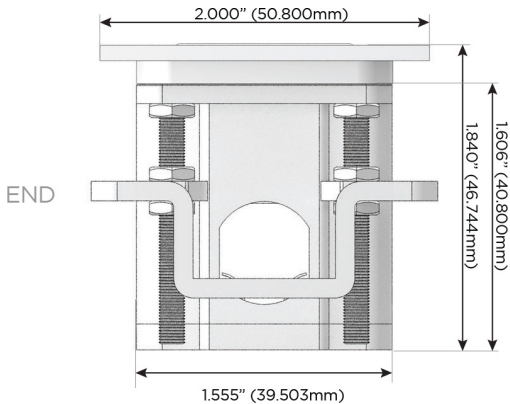

Plug:

Supplied with Low Profile Flat 45° Angle 120 VAC Plug

Optional Standard Straight 120 VAC Plug

Optional Straight 120 VAC Pass-through Plug

- CLEAN, COMPACT DESIGN
- STREAMLINED
- LOW PROFILE
- SIDE-EXITING CORDS
- PLUG & PLAY
- 6' AC CORD & PLUG (FLAT PLUG STANDARD)
- CUSTOMIZABLE CONFIGURATIONS AND FINISHES
- UL LISTED FOR MOUNTING IN FURNITURE
- 15A

M-POWER-4T

AC POWER & DATA CONNECTIVITY SOLUTION

M-POWER-4TW-AEAH-SS4ATP

Specs:

Modules/Ports:

- A** Tamper Resistant AC Receptacle
- E** USB-A & USB-C (20W)
- H** HDMI

Distributed by

Mormax Company, Inc.