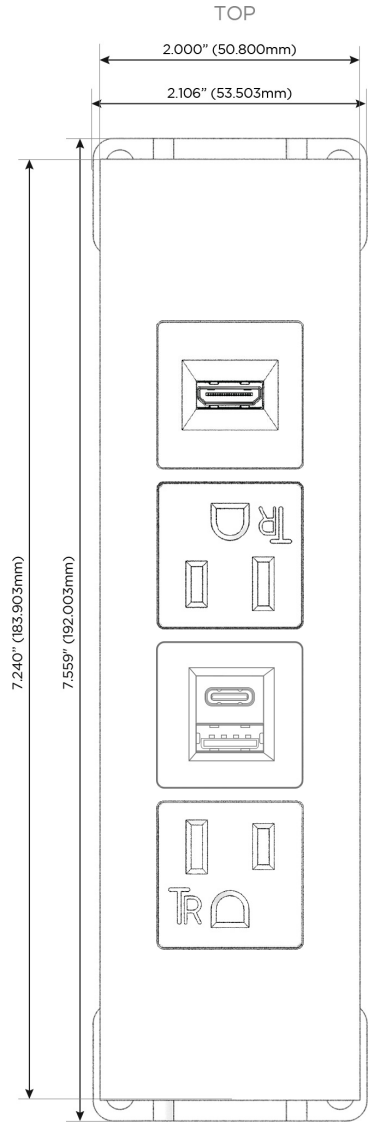

Trim Plate Finish: **BRUSHED STAINLESS (ABS)**

Custom Finishes Available

M-POWER-4TW-AEAH-SS4ATP

Features:

Module/Port Options:

- A** Tamper Resistant AC Receptacle
- E** USB-A & USB-C (20W)
- M** Double USB-A (Fast Charging Ports - 18W)
- H** HDMI
- 6** CAT 6
- 12** RJ 12
- X** Switched AC
- Y** 3-Way Switch (Low Voltage)
- V** USB-C (45W High Speed Charging Port)
- S** USB-C (25W High Speed Charging Port)
- R** Switched AC (Rocker Switch)
- D** Dimmer Switch

Plug:

Supplied with Low Profile Flat 45° Angle 120 VAC Plug

Optional Standard Straight 120 VAC Plug

Optional Straight 120 VAC Pass-through Plug

- CLEAN, COMPACT DESIGN
- STREAMLINED
- LOW PROFILE
- SIDE-EXITING CORDS
- PLUG & PLAY
- 6' AC CORD & PLUG (FLAT PLUG STANDARD)
- CUSTOMIZABLE CONFIGURATIONS AND FINISHES
- UL LISTED FOR MOUNTING IN FURNITURE
- 15A

M-POWER-4T

AC POWER & DATA CONNECTIVITY SOLUTION

M-POWER-4TW-AEAH-SS4ATP

Specs:

Modules/Ports:

- A** Tamper Resistant AC Receptacle
- E** USB-A & USB-C (20W)
- H** HDMI

Distributed by

Mormax Company, Inc.