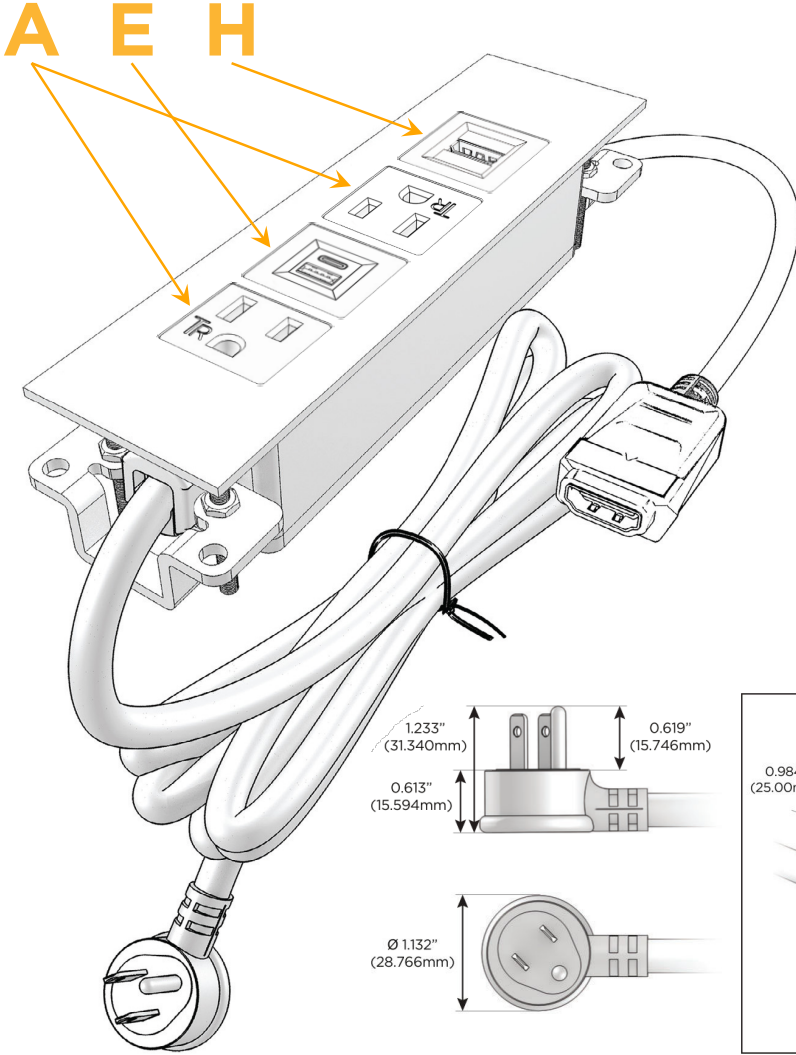

Trim Plate Finish: **BRUSHED STAINLESS (ABS)**

Custom Finishes Available

M-POWER-4TW-AEAH-SS4ATP

Features:

Module/Port Options:

- A** Tamper Resistant AC Receptacle
- E** USB-A & USB-C (20W)
- M** Double USB-A (Fast Charging Ports - 18W)
- H** HDMI
- 6** CAT 6
- 12** RJ 12
- X** Switched AC
- Y** 3-Way Switch (Low Voltage)
- V** USB-C (45W High Speed Charging Port)
- S** USB-C (25W High Speed Charging Port)
- R** Switched AC (Rocker Switch)
- D** Dimmer Switch

Plug:

Supplied with Low Profile Flat 45° Angle 120 VAC Plug

Optional Standard Straight 120 VAC Plug

Optional Straight 120 VAC Pass-through Plug

- CLEAN, COMPACT DESIGN
- STREAMLINED
- LOW PROFILE
- SIDE-EXITING CORDS
- PLUG & PLAY
- 6' AC CORD & PLUG (FLAT PLUG STANDARD)
- CUSTOMIZABLE CONFIGURATIONS AND FINISHES
- UL LISTED FOR MOUNTING IN FURNITURE
- 15A

M-POWER-4T

AC POWER & DATA CONNECTIVITY SOLUTION

M-POWER-4TW-AEAH-SS4ATP

Specs:

Modules/Ports:

- A** Tamper Resistant AC Receptacle
- E** USB-A & USB-C (20W)
- H** HDMI

Distributed by

Mormax Company, Inc.