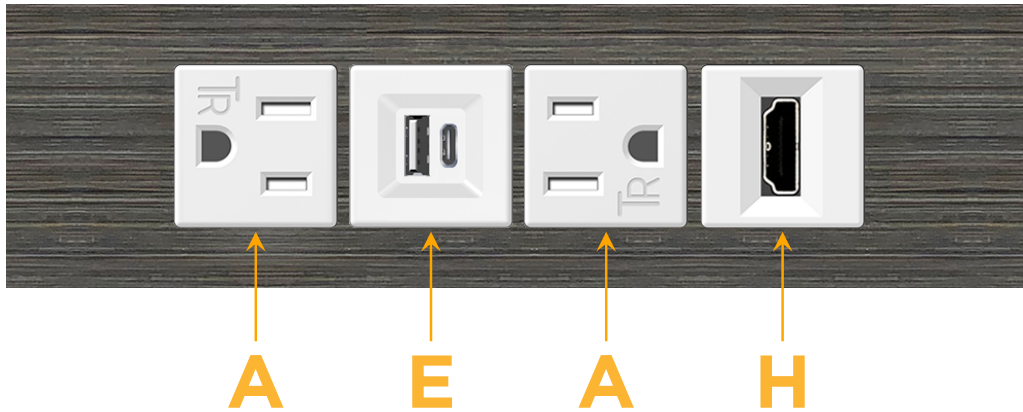

Trim Plate Finish: **GUNMETAL (ABS)**

Custom Finishes Available

M-POWER-4TW-AEAH-S3ATP

Features:

Module/Port Options:

- A** Tamper Resistant AC Receptacle
- E** USB-A & USB-C (20W)
- M** Double USB-A (Fast Charging Ports - 18W)
- H** HDMI
- 6** CAT 6
- 12** RJ 12
- X** Switched AC
- Y** 3-Way Switch (Low Voltage)
- V** USB-C (45W High Speed Charging Port)
- S** USB-C (25W High Speed Charging Port)
- R** Switched AC (Rocker Switch)
- D** Dimmer Switch

Plug:

Supplied with Low Profile Flat 45° Angle 120 VAC Plug

Optional Standard Straight 120 VAC Plug

Optional Straight 120 VAC Pass-through Plug

- CLEAN, COMPACT DESIGN
- STREAMLINED
- LOW PROFILE
- SIDE-EXITING CORDS
- PLUG & PLAY
- 6' AC CORD & PLUG (FLAT PLUG STANDARD)
- CUSTOMIZABLE CONFIGURATIONS AND FINISHES
- UL LISTED FOR MOUNTING IN FURNITURE
- 15A

sales@mormax.com

mormax.com

Specs:

Modules/Ports:

- A** Tamper Resistant AC Receptacle
- E** USB-A & USB-C (20W)
- H** HDMI

A E H