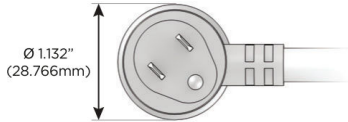

Trim Plate Finish: **CHROME (ABS)**

Custom Finishes Available

M-POWER-4TW-AEAH-CRATP

Features:

Module/Port Options:

- A** Tamper Resistant AC Receptacle
- E** USB-A & USB-C (20W)
- M** Double USB-A (Fast Charging Ports - 18W)
- H** HDMI
- 6** CAT 6
- 12** RJ 12
- X** Switched AC
- Y** 3-Way Switch (Low Voltage)
- V** USB-C (45W High Speed Charging Port)
- S** USB-C (25W High Speed Charging Port)
- R** Switched AC (Rocker Switch)
- D** Dimmer Switch

Plug:

Supplied with Low Profile Flat 45° Angle 120 VAC Plug

Optional Standard Straight 120 VAC Plug

Optional Straight 120 VAC Pass-through Plug

- CLEAN, COMPACT DESIGN
- STREAMLINED
- LOW PROFILE
- SIDE-EXITING CORDS
- PLUG & PLAY
- 6' AC CORD & PLUG (FLAT PLUG STANDARD)
- CUSTOMIZABLE CONFIGURATIONS AND FINISHES
- UL LISTED FOR MOUNTING IN FURNITURE
- 15A

M-POWER-4T

AC POWER & DATA CONNECTIVITY SOLUTION

M-POWER-4TW-AEAH-CRATP

Specs:

Modules/Ports:

- A** Tamper Resistant AC Receptacle
- E** USB-A & USB-C (20W)
- H** HDMI

A E H

Distributed by