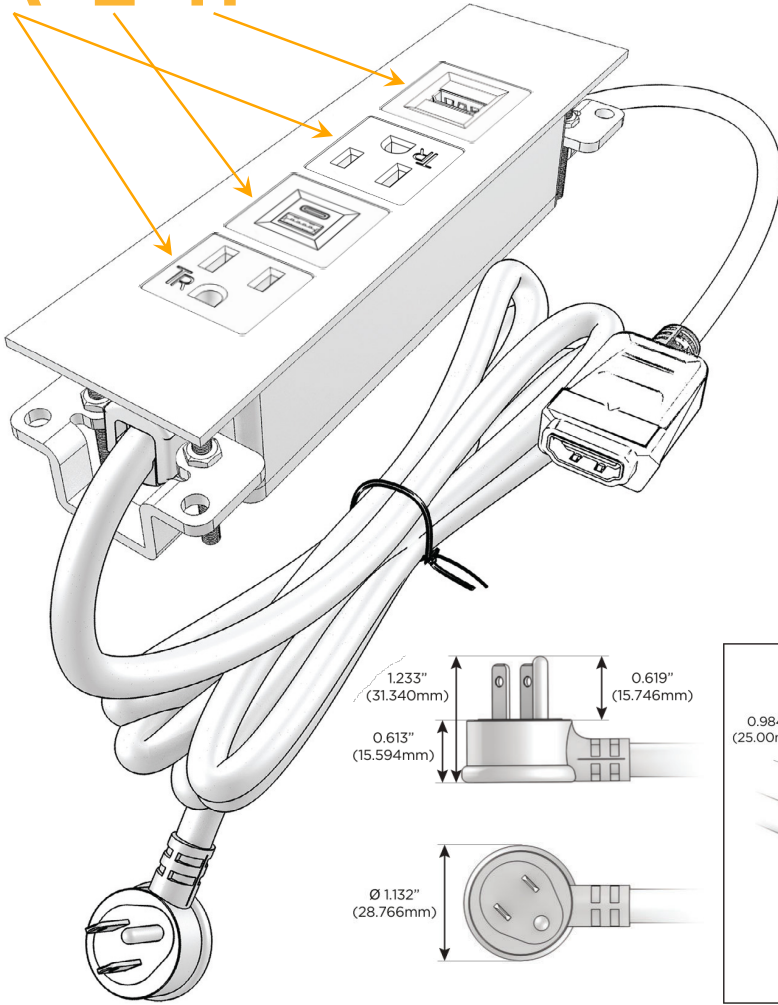

Trim Plate Finish: **CHROME (ABS)**

Custom Finishes Available

M-POWER-4TW-AEAH-CRATP

Features:

Module/Port Options:

- A** Tamper Resistant AC Receptacle
- E** USB-A & USB-C (20W)
- M** Double USB-A (Fast Charging Ports - 18W)
- H** HDMI
- 6** CAT 6
- 12** RJ 12
- X** Switched AC
- Y** 3-Way Switch (Low Voltage)
- V** USB-C (45W High Speed Charging Port)
- S** USB-C (25W High Speed Charging Port)
- R** Switched AC (Rocker Switch)
- D** Dimmer Switch

Plug:

Supplied with Low Profile Flat 45° Angle 120 VAC Plug

Optional Standard Straight 120 VAC Plug

Optional Straight 120 VAC Pass-through Plug

- CLEAN, COMPACT DESIGN
- STREAMLINED
- LOW PROFILE
- SIDE-EXITING CORDS
- PLUG & PLAY
- 6' AC CORD & PLUG (FLAT PLUG STANDARD)
- CUSTOMIZABLE CONFIGURATIONS AND FINISHES
- UL LISTED FOR MOUNTING IN FURNITURE
- 15A

M-POWER-4T

AC POWER & DATA CONNECTIVITY SOLUTION

M-POWER-4TW-AEAH-CRATP

Specs:

Modules/Ports:

- A** Tamper Resistant AC Receptacle
- E** USB-A & USB-C (20W)
- H** HDMI

A E H

Distributed by