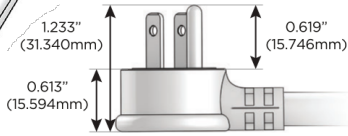

Plug:

Supplied with Low Profile Flat 45° Angle 120 VAC Plug

Optional Standard Straight 120 VAC Plug

Optional Straight 120 VAC Pass-through Plug

- CLEAN, COMPACT DESIGN
- STREAMLINED
- LOW PROFILE
- SIDE-EXITING CORDS
- PLUG & PLAY
- 6' AC CORD & PLUG (FLAT PLUG STANDARD)
- CUSTOMIZABLE CONFIGURATIONS AND FINISHES
- UL LISTED FOR MOUNTING IN FURNITURE
- 15A

M-POWER-4T

AC POWER & DATA CONNECTIVITY SOLUTION

M-POWER-4TW-AEAH-CRATP

Specs:

Modules/Ports:

- A** Tamper Resistant AC Receptacle
- E** USB-A & USB-C (20W)
- H** HDMI

A E H

Distributed by