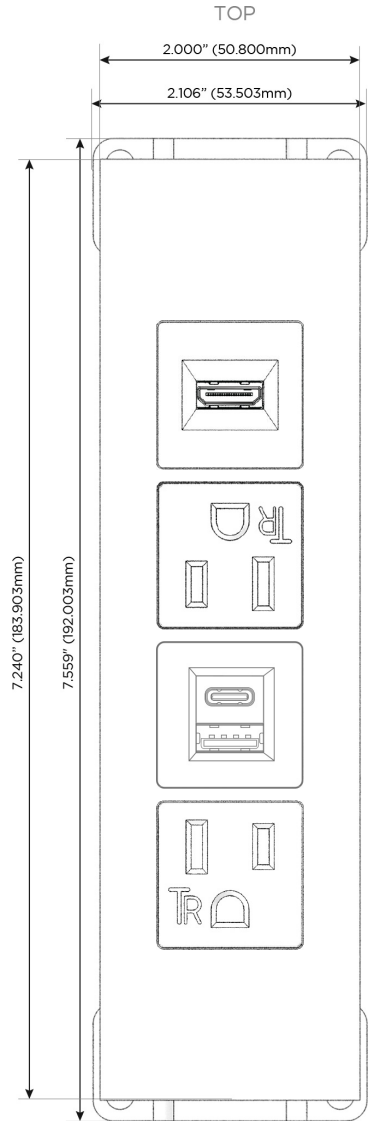

Trim Plate Finish: **CHROME (ABS)**

Custom Finishes Available

M-POWER-4TW-AEAH-CRATP

Features:

Module/Port Options:

- A** Tamper Resistant AC Receptacle
- E** USB-A & USB-C (20W)
- M** Double USB-A (Fast Charging Ports - 18W)
- H** HDMI
- 6** CAT 6
- 12** RJ 12
- X** Switched AC
- Y** 3-Way Switch (Low Voltage)
- V** USB-C (45W High Speed Charging Port)
- S** USB-C (25W High Speed Charging Port)
- R** Switched AC (Rocker Switch)
- D** Dimmer Switch

Plug:

Supplied with Low Profile Flat 45° Angle 120 VAC Plug

Optional Standard Straight 120 VAC Plug

Optional Straight 120 VAC Pass-through Plug

- CLEAN, COMPACT DESIGN
- STREAMLINED
- LOW PROFILE
- SIDE-EXITING CORDS
- PLUG & PLAY
- 6' AC CORD & PLUG (FLAT PLUG STANDARD)
- CUSTOMIZABLE CONFIGURATIONS AND FINISHES
- UL LISTED FOR MOUNTING IN FURNITURE
- 15A

M-POWER-4T

AC POWER & DATA CONNECTIVITY SOLUTION

M-POWER-4TW-AEAH-CRATP

Specs:

Modules/Ports:

- A** Tamper Resistant AC Receptacle
- E** USB-A & USB-C (20W)
- H** HDMI

A E H

Distributed by