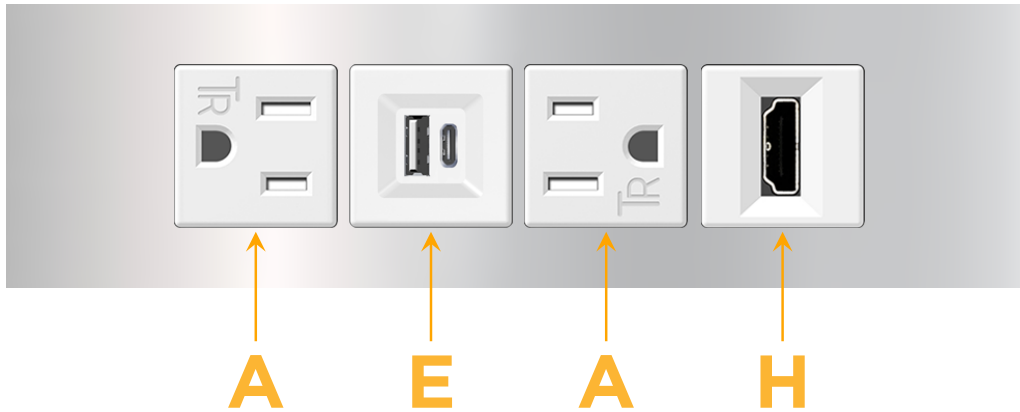

Trim Plate Finish: **CHROME (ABS)**

Custom Finishes Available

M-POWER-4TW-AEAH-CRATP

Features:

Module/Port Options:

- A** Tamper Resistant AC Receptacle
- E** USB-A & USB-C (20W)
- M** Double USB-A (Fast Charging Ports - 18W)
- H** HDMI
- 6** CAT 6
- 12** RJ 12
- X** Switched AC
- Y** 3-Way Switch (Low Voltage)
- V** USB-C (45W High Speed Charging Port)
- S** USB-C (25W High Speed Charging Port)
- R** Switched AC (Rocker Switch)
- D** Dimmer Switch

Plug:

Supplied with Low Profile Flat 45° Angle 120 VAC Plug

Optional Standard Straight 120 VAC Plug

Optional Straight 120 VAC Pass-through Plug

- CLEAN, COMPACT DESIGN
- STREAMLINED
- LOW PROFILE
- SIDE-EXITING CORDS
- PLUG & PLAY
- 6' AC CORD & PLUG (FLAT PLUG STANDARD)
- CUSTOMIZABLE CONFIGURATIONS AND FINISHES
- UL LISTED FOR MOUNTING IN FURNITURE
- 15A

M-POWER-4T

AC POWER & DATA CONNECTIVITY SOLUTION

M-POWER-4TW-AEAH-CRATP

Specs:

Modules/Ports:

- A** Tamper Resistant AC Receptacle
- E** USB-A & USB-C (20W)
- H** HDMI

A E H

Distributed by