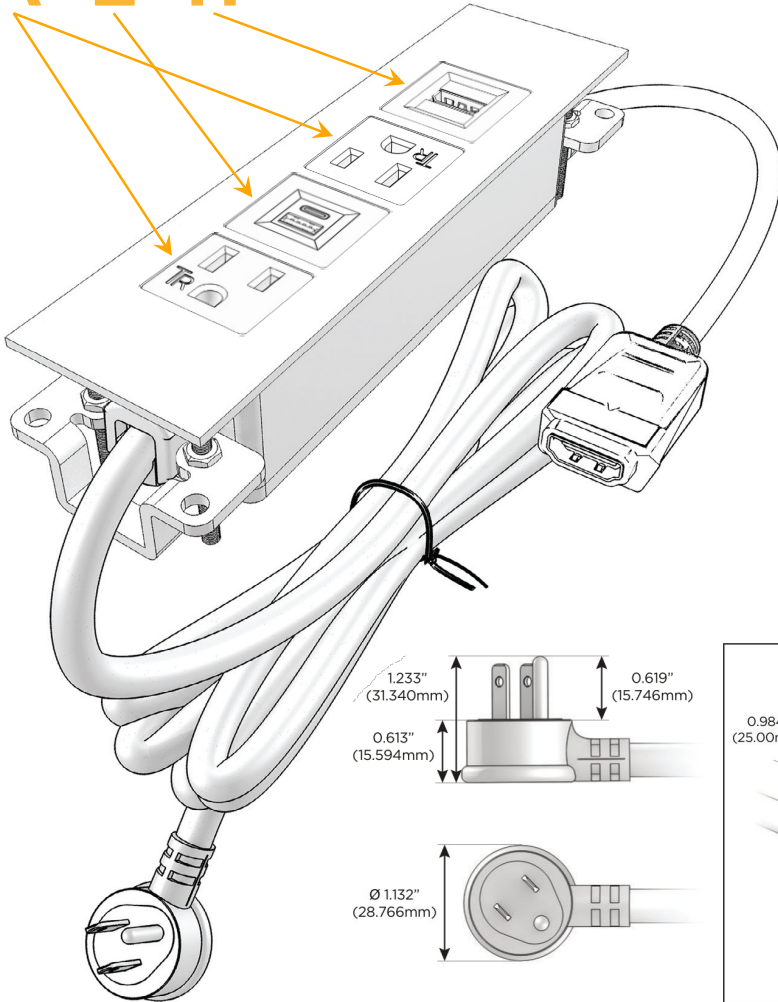

M-POWER-4T

AC POWER & DATA CONNECTIVITY SOLUTION

M-POWER-4TW-AEAH-BZATP

Specs:

Modules/Ports:

- **A** Tamper Resistant AC Receptacle
- **E** USB-A & USB-C (20W)
- **H** HDMI

A E H