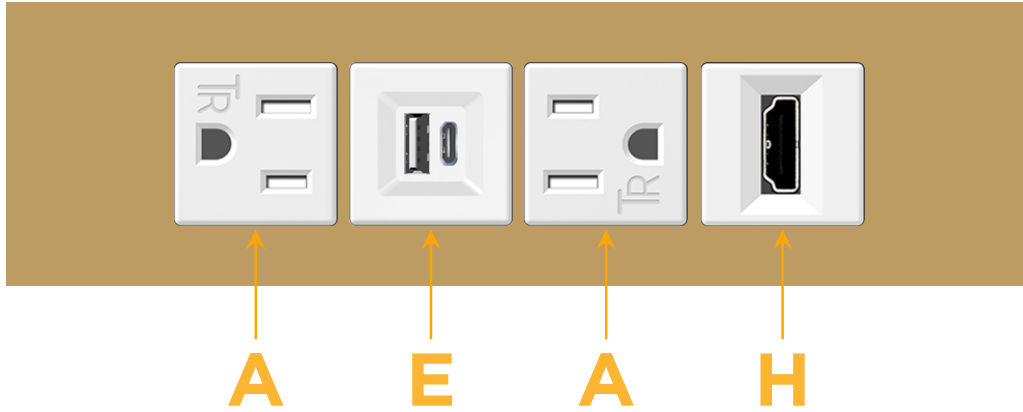

M-POWER-4T

AC POWER & DATA CONNECTIVITY SOLUTION

M-POWER-4TW-AEAH-BZATP

Distributed by

Mormax Company, Inc.

8 Westchester Plaza

Elmsford, NY 10523

914-699-0101

sales@mormax.com

mormax.com

Metro Light & Power's line of power & data solutions offers sophisticated design elements combined with greater ease of installation. Streamlined and low-profile, enhanced by side-exiting cords, our outlets advance the industry with their cutting edge look and feel. We believe flexibility is key, and we provide a variety of mounting options, including the ability to mount in limited spaces. Our outlets are available in many finishes and configurations, in addition to a custom color and finish capability for our clients.

Trim Plate Finish: **STANDARD BRONZE (ABS)**

Custom Finishes Available

M-POWER-4TW-AEAH-BZATP

Features:

Module/Port Options:

- **A** Tamper Resistant AC Receptacle
- **E** USB-A & USB-C (20W)
- **M** Double USB-A (Fast Charging Ports - 18W)
- **H** HDMI
- **6** CAT 6
- **12** RJ 12
- **X** Switched AC
- **Y** 3-Way Switch (Low Voltage)
- **V** USB-C (45W High Speed Charging Port)
- **S** USB-C (25W High Speed Charging Port)
- **R** Switched AC (Rocker Switch)
- **D** Dimmer Switch

Plug:

Supplied with Low Profile Flat 45° Angle 120 VAC Plug

Optional Standard Straight 120 VAC Plug

Optional Straight 120 VAC Pass-through Plug

- CLEAN, COMPACT DESIGN
- STREAMLINED
- LOW PROFILE
- SIDE-EXITING CORDS
- PLUG & PLAY
- 6' AC CORD & PLUG (FLAT PLUG STANDARD)
- CUSTOMIZABLE CONFIGURATIONS AND FINISHES
- UL LISTED FOR MOUNTING IN FURNITURE
- 15A