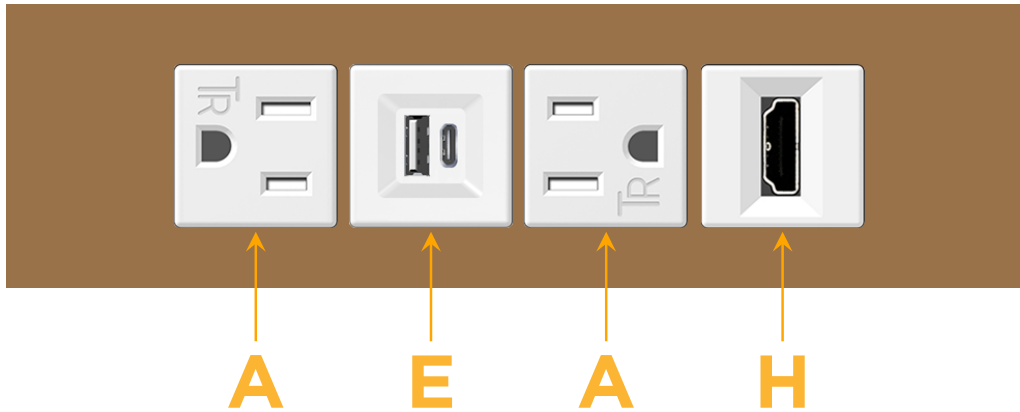

Trim Plate Finish: **ARCHITECTURAL BRONZE (ABS)**

Custom Finishes Available

M-POWER-4TW-AEAH-BZ5ATP

Features:

Module/Port Options:

- A** Tamper Resistant AC Receptacle
- E** USB-A & USB-C (20W)
- M** Double USB-A (Fast Charging Ports - 18W)
- H** HDMI
- 6** CAT 6
- 12** RJ 12
- X** Switched AC
- Y** 3-Way Switch (Low Voltage)
- V** USB-C (45W High Speed Charging Port)
- S** USB-C (25W High Speed Charging Port)
- R** Switched AC (Rocker Switch)
- D** Dimmer Switch

Plug:

Supplied with Low Profile Flat 45° Angle 120 VAC Plug

Optional Standard Straight 120 VAC Plug

Optional Straight 120 VAC Pass-through Plug

- CLEAN, COMPACT DESIGN
- STREAMLINED
- LOW PROFILE
- SIDE-EXITING CORDS
- PLUG & PLAY
- 6' AC CORD & PLUG (FLAT PLUG STANDARD)
- CUSTOMIZABLE CONFIGURATIONS AND FINISHES
- UL LISTED FOR MOUNTING IN FURNITURE
- 15A

sales@mormax.com

mormax.com

Specs:

Modules/Ports:

- A** Tamper Resistant AC Receptacle
- E** USB-A & USB-C (20W)
- H** HDMI

A E H