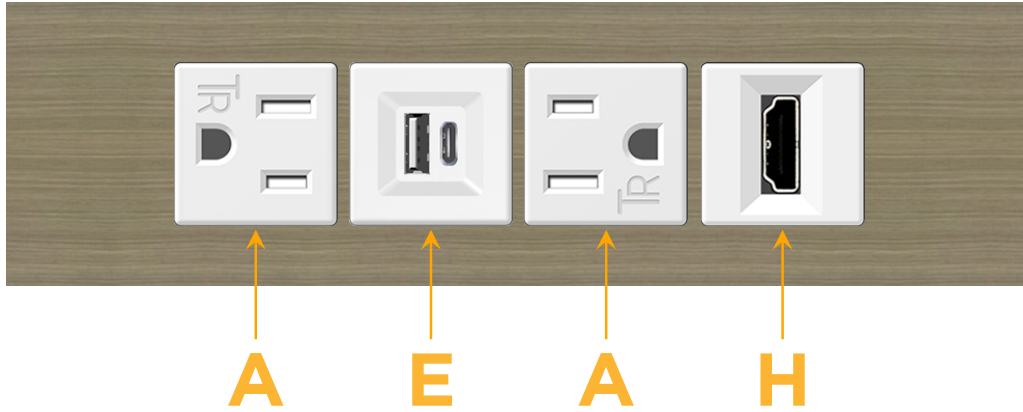

M-POWER-4T

AC POWER & DATA CONNECTIVITY SOLUTION

M-POWER-4TW-AEAH-BZ5AATP

Distributed by

Mormax Company, Inc.

8 Westchester Plaza

Elmsford, NY 10523

914-699-0101

sales@mormax.com

mormax.com

Metro Light & Power's line of power & data solutions offers sophisticated design elements combined with greater ease of installation. Streamlined and low-profile, enhanced by side-exiting cords, our outlets advance the industry with their cutting edge look and feel. We believe flexibility is key, and we provide a variety of mounting options, including the ability to mount in limited spaces. Our outlets are available in many finishes and configurations, in addition to a custom color and finish capability for our clients.

Trim Plate Finish: **ANTIQUED ARCHITECTURAL BRONZE (ABS)**

Custom Finishes Available

M-POWER-4TW-AEAH-BZ5AATP

Features:

Module/Port Options:

- **A** Tamper Resistant AC Receptacle
- **E** USB-A & USB-C (20W)
- **M** Double USB-A (Fast Charging Ports - 18W)
- **H** HDMI
- **6** CAT 6
- **12** RJ 12
- **X** Switched AC
- **Y** 3-Way Switch (Low Voltage)
- **V** USB-C (45W High Speed Charging Port)
- **S** USB-C (25W High Speed Charging Port)
- **R** Switched AC (Rocker Switch)
- **D** Dimmer Switch

Plug:

Supplied with Low Profile Flat 45° Angle 120 VAC Plug

Optional Standard Straight 120 VAC Plug

Optional Straight 120 VAC Pass-through Plug

- CLEAN, COMPACT DESIGN
- STREAMLINED
- LOW PROFILE
- SIDE-EXITING CORDS
- PLUG & PLAY
- 6' AC CORD & PLUG (FLAT PLUG STANDARD)
- CUSTOMIZABLE CONFIGURATIONS AND FINISHES
- UL LISTED FOR MOUNTING IN FURNITURE
- 15A