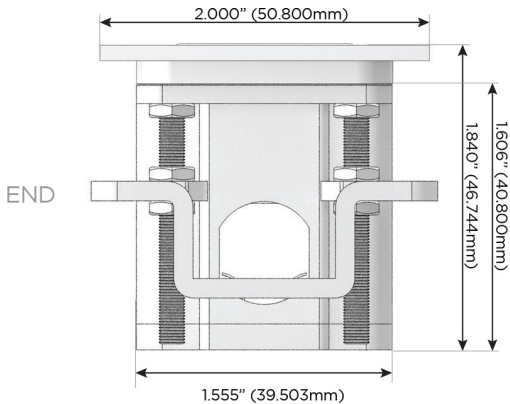

### Plug:

Supplied with Low Profile Flat 45° Angle 120 VAC Plug

Optional Standard Straight 120 VAC Plug

Optional Straight 120 VAC Pass-through Plug

- CLEAN, COMPACT DESIGN
- STREAMLINED
- LOW PROFILE
- SIDE-EXITING CORDS
- PLUG & PLAY
- 6' AC CORD & PLUG (FLAT PLUG STANDARD)
- CUSTOMIZABLE CONFIGURATIONS AND FINISHES
- UL LISTED FOR MOUNTING IN FURNITURE
- 15A

# M-POWER-4T

AC POWER & DATA CONNECTIVITY SOLUTION

M-POWER-4TW-AEAH-BZ5AATP

Specs:

**Modules/Ports:**

- A** Tamper Resistant AC Receptacle
- E** USB-A & USB-C (20W)
- H** HDMI

Distributed by

Mormax Company, Inc.