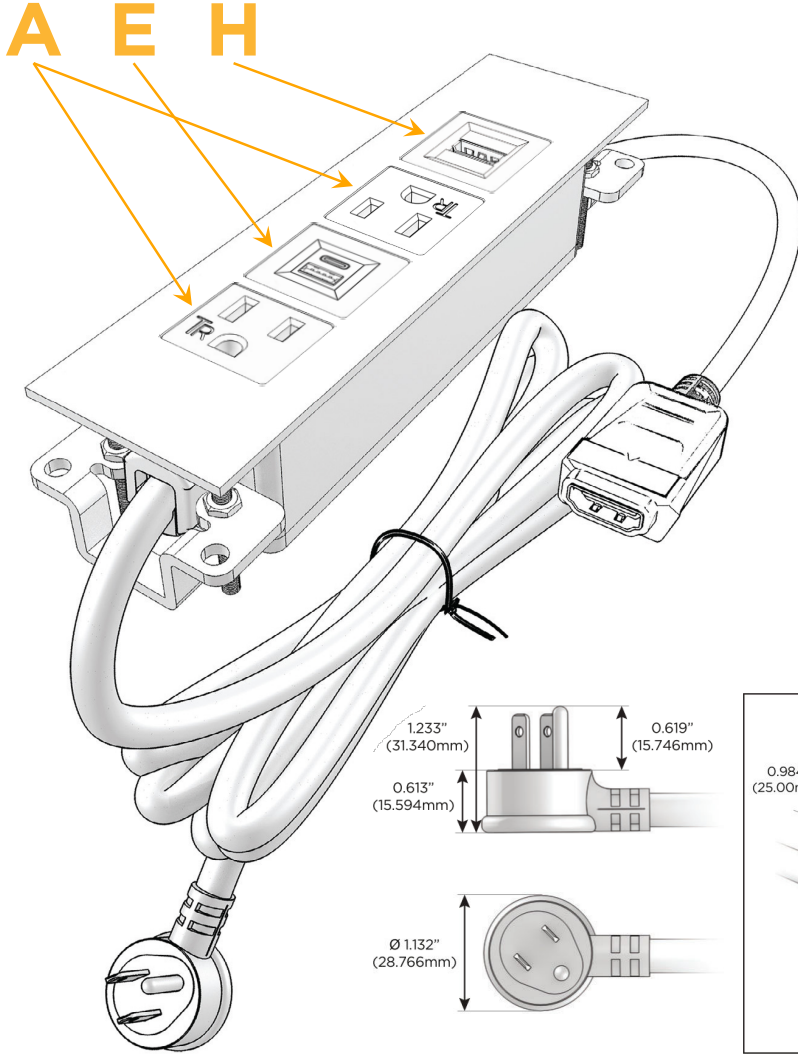

### Module/Port Options:

- A** Tamper Resistant AC Receptacle
- E** USB-A & USB-C (20W)
- M** Double USB-A (Fast Charging Ports - 18W)
- H** HDMI
- 6** CAT 6
- 12** RJ 12
- X** Switched AC
- Y** 3-Way Switch (Low Voltage)
- V** USB-C (45W High Speed Charging Port)
- S** USB-C (25W High Speed Charging Port)
- R** Switched AC (Rocker Switch)
- D** Dimmer Switch

### Plug:

Supplied with Low Profile Flat 45° Angle 120 VAC Plug

Optional Standard Straight 120 VAC Plug

Optional Straight 120 VAC Pass-through Plug

- CLEAN, COMPACT DESIGN
- STREAMLINED
- LOW PROFILE
- SIDE-EXITING CORDS
- PLUG & PLAY
- 6' AC CORD & PLUG (FLAT PLUG STANDARD)
- CUSTOMIZABLE CONFIGURATIONS AND FINISHES
- UL LISTED FOR MOUNTING IN FURNITURE
- 15A

# M-POWER-4T

AC POWER & DATA CONNECTIVITY SOLUTION

M-POWER-4TW-AEAH-BZ5AATP

Specs:

**Modules/Ports:**

- A** Tamper Resistant AC Receptacle
- E** USB-A & USB-C (20W)
- H** HDMI

Distributed by

Mormax Company, Inc.