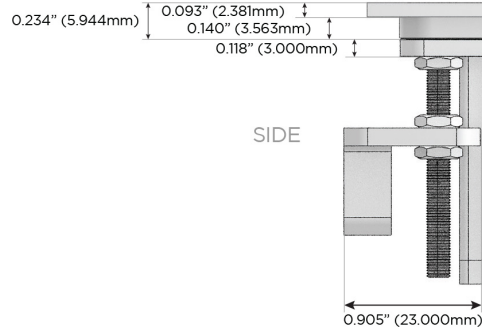

# M-POWER-4T

AC POWER & DATA CONNECTIVITY SOLUTION

M-POWER-4TW-AEAH-BZ5AATP

Specs:

**Modules/Ports:**

- A** Tamper Resistant AC Receptacle
- E** USB-A & USB-C (20W)
- H** HDMI

Distributed by

Mormax Company, Inc.