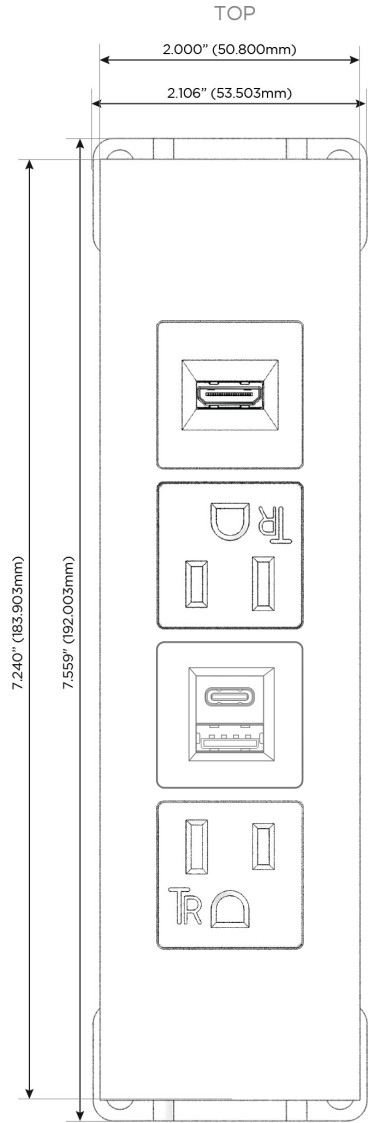

### Module/Port Options:

- A** Tamper Resistant AC Receptacle
- E** USB-A & USB-C (20W)
- M** Double USB-A (Fast Charging Ports - 18W)
- H** HDMI
- 6** CAT 6
- 12** RJ 12
- X** Switched AC
- Y** 3-Way Switch (Low Voltage)
- V** USB-C (45W High Speed Charging Port)
- S** USB-C (25W High Speed Charging Port)
- R** Switched AC (Rocker Switch)
- D** Dimmer Switch

### Plug:

Supplied with Low Profile Flat 45° Angle 120 VAC Plug

Optional Standard Straight 120 VAC Plug

Optional Straight 120 VAC Pass-through Plug

- CLEAN, COMPACT DESIGN
- STREAMLINED
- LOW PROFILE
- SIDE-EXITING CORDS
- PLUG & PLAY
- 6' AC CORD & PLUG (FLAT PLUG STANDARD)
- CUSTOMIZABLE CONFIGURATIONS AND FINISHES
- UL LISTED FOR MOUNTING IN FURNITURE
- 15A

# M-POWER-4T

AC POWER & DATA CONNECTIVITY SOLUTION

M-POWER-4TW-AEAH-BZ5AATP

Specs:

**Modules/Ports:**

- A** Tamper Resistant AC Receptacle
- E** USB-A & USB-C (20W)
- H** HDMI

Distributed by

Mormax Company, Inc.