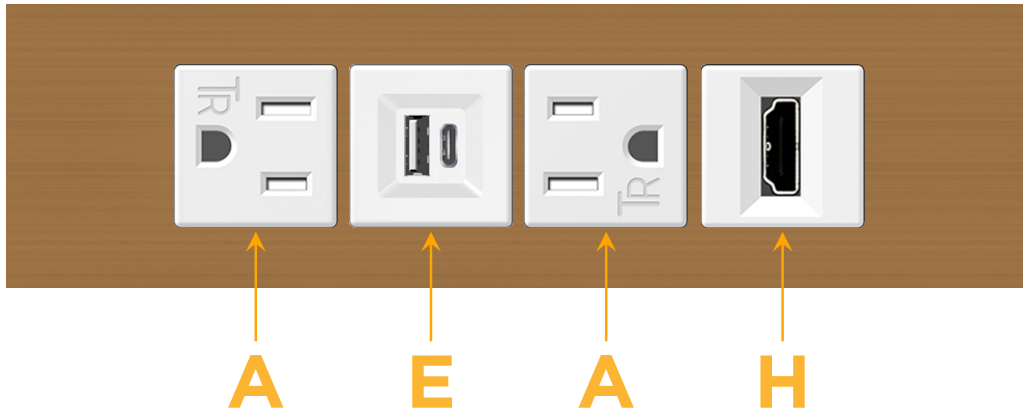

Trim Plate Finish: **SOLID BRONZE BRUSHED**

Custom Finishes Available

M-POWER-4TW-AEAH-BZ4TP

Features:

Module/Port Options:

- A** Tamper Resistant AC Receptacle
- E** USB-A & USB-C (20W)
- M** Double USB-A (Fast Charging Ports - 18W)
- H** HDMI
- 6** CAT 6
- 12** RJ 12
- X** Switched AC
- Y** 3-Way Switch (Low Voltage)
- V** USB-C (45W High Speed Charging Port)
- S** USB-C (25W High Speed Charging Port)
- R** Switched AC (Rocker Switch)
- D** Dimmer Switch

Plug:

Supplied with Low Profile Flat 45° Angle 120 VAC Plug

Optional Standard Straight 120 VAC Plug

Optional Straight 120 VAC Pass-through Plug

- CLEAN, COMPACT DESIGN
- STREAMLINED
- LOW PROFILE
- SIDE-EXITING CORDS
- PLUG & PLAY
- 6' AC CORD & PLUG (FLAT PLUG STANDARD)
- CUSTOMIZABLE CONFIGURATIONS AND FINISHES
- UL LISTED FOR MOUNTING IN FURNITURE
- 15A

M-POWER-4T

AC POWER & DATA CONNECTIVITY SOLUTION

M-POWER-4TW-AEAH-BZ4TP

Specs:

Modules/Ports:

- A** Tamper Resistant AC Receptacle
- E** USB-A & USB-C (20W)
- H** HDMI

Distributed by

Mormax Company, Inc.