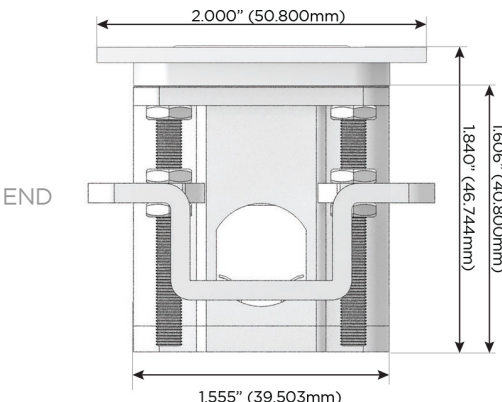

Trim Plate Finish: **SOLID BRONZE BRUSHED**

Custom Finishes Available

M-POWER-4TW-AEAH-BZ4TP

Features:

Module/Port Options:

- A** Tamper Resistant AC Receptacle
- E** USB-A & USB-C (20W)
- M** Double USB-A (Fast Charging Ports - 18W)
- H** HDMI
- 6** CAT 6
- 12** RJ 12
- X** Switched AC
- Y** 3-Way Switch (Low Voltage)
- V** USB-C (45W High Speed Charging Port)
- S** USB-C (25W High Speed Charging Port)
- R** Switched AC (Rocker Switch)
- D** Dimmer Switch

Plug:

Supplied with Low Profile Flat 45° Angle 120 VAC Plug

Optional Standard Straight 120 VAC Plug

Optional Straight 120 VAC Pass-through Plug

- CLEAN, COMPACT DESIGN
- STREAMLINED
- LOW PROFILE
- SIDE-EXITING CORDS
- PLUG & PLAY
- 6' AC CORD & PLUG (FLAT PLUG STANDARD)
- CUSTOMIZABLE CONFIGURATIONS AND FINISHES
- UL LISTED FOR MOUNTING IN FURNITURE
- 15A

M-POWER-4T

AC POWER & DATA CONNECTIVITY SOLUTION

M-POWER-4TW-AEAH-BZ4TP

Specs:

Modules/Ports:

- A** Tamper Resistant AC Receptacle
- E** USB-A & USB-C (20W)
- H** HDMI

Distributed by

Mormax Company, Inc.