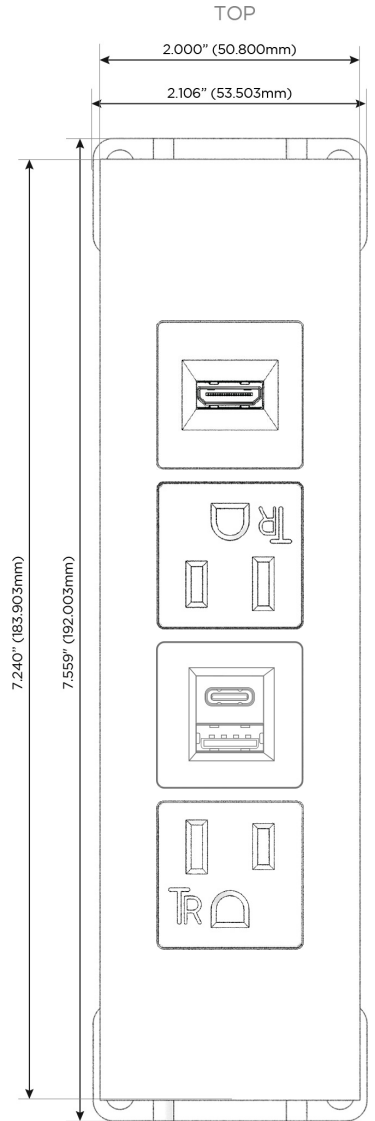

Trim Plate Finish: **SOLID BRONZE BRUSHED**

Custom Finishes Available

M-POWER-4TW-AEAH-BZ4TP

Features:

Module/Port Options:

- A** Tamper Resistant AC Receptacle
- E** USB-A & USB-C (20W)
- M** Double USB-A (Fast Charging Ports - 18W)
- H** HDMI
- 6** CAT 6
- 12** RJ 12
- X** Switched AC
- Y** 3-Way Switch (Low Voltage)
- V** USB-C (45W High Speed Charging Port)
- S** USB-C (25W High Speed Charging Port)
- R** Switched AC (Rocker Switch)
- D** Dimmer Switch

Plug:

Supplied with Low Profile Flat 45° Angle 120 VAC Plug

Optional Standard Straight 120 VAC Plug

Optional Straight 120 VAC Pass-through Plug

- CLEAN, COMPACT DESIGN
- STREAMLINED
- LOW PROFILE
- SIDE-EXITING CORDS
- PLUG & PLAY
- 6' AC CORD & PLUG (FLAT PLUG STANDARD)
- CUSTOMIZABLE CONFIGURATIONS AND FINISHES
- UL LISTED FOR MOUNTING IN FURNITURE
- 15A

M-POWER-4T

AC POWER & DATA CONNECTIVITY SOLUTION

M-POWER-4TW-AEAH-BZ4TP

Specs:

Modules/Ports:

- A** Tamper Resistant AC Receptacle
- E** USB-A & USB-C (20W)
- H** HDMI

Distributed by

Mormax Company, Inc.