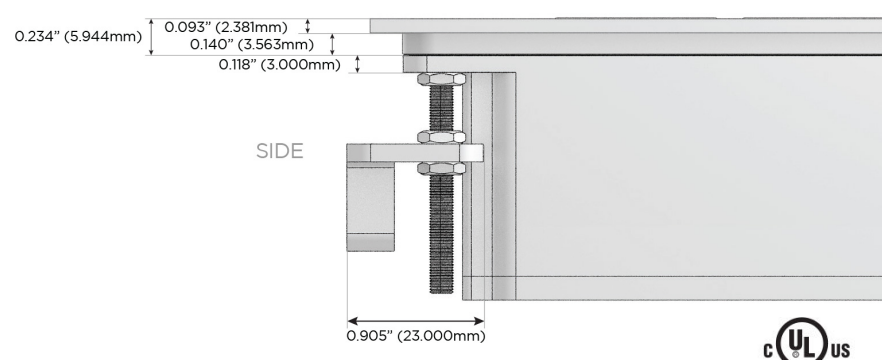

Plug:

Supplied with Low Profile Flat 45° Angle 120 VAC Plug

Optional Standard Straight 120 VAC Plug

Optional Straight 120 VAC Pass-through Plug

- CLEAN, COMPACT DESIGN
- STREAMLINED
- LOW PROFILE
- SIDE-EXITING CORDS
- PLUG & PLAY
- 6' AC CORD & PLUG (FLAT PLUG STANDARD)
- CUSTOMIZABLE CONFIGURATIONS AND FINISHES
- UL LISTED FOR MOUNTING IN FURNITURE
- 15A

M-POWER-4T

AC POWER & DATA CONNECTIVITY SOLUTION

M-POWER-4TW-AEAH-BZ4TP

Specs:

Modules/Ports:

- A** Tamper Resistant AC Receptacle
- E** USB-A & USB-C (20W)
- H** HDMI

Distributed by

Mormax Company, Inc.