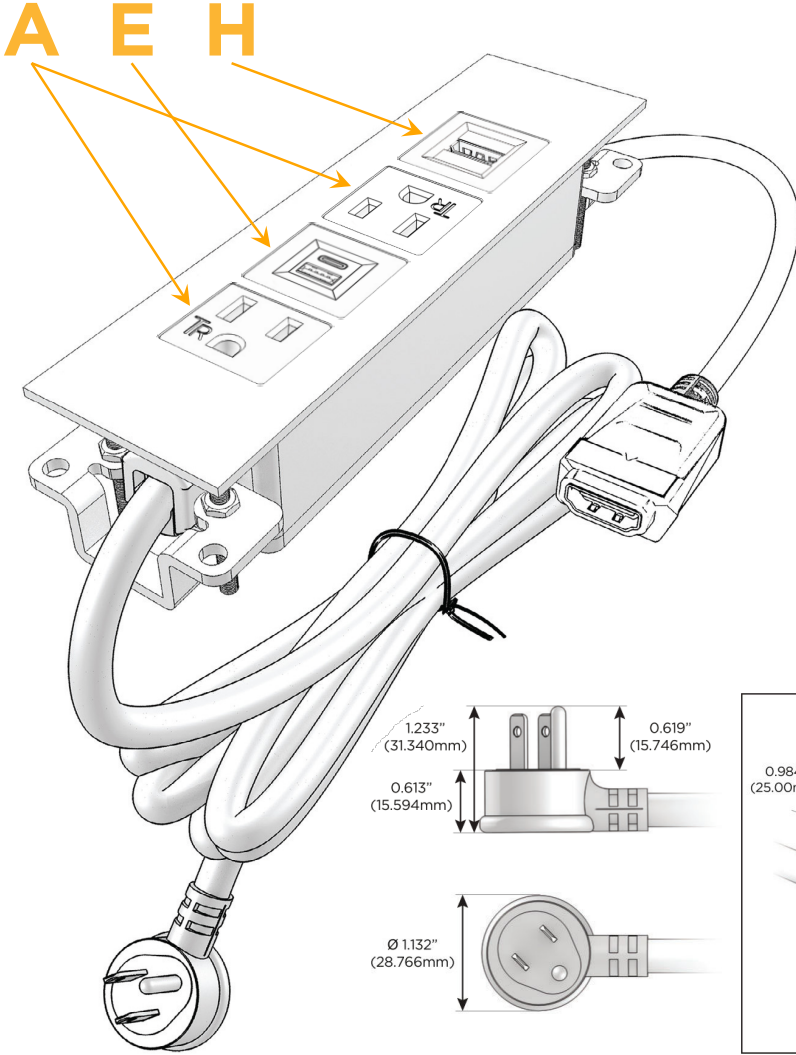

Trim Plate Finish: **SOLID BRONZE BRUSHED**

Custom Finishes Available

M-POWER-4TW-AEAH-BZ4TP

Features:

Module/Port Options:

- A** Tamper Resistant AC Receptacle
- E** USB-A & USB-C (20W)
- M** Double USB-A (Fast Charging Ports - 18W)
- H** HDMI
- 6** CAT 6
- 12** RJ 12
- X** Switched AC
- Y** 3-Way Switch (Low Voltage)
- V** USB-C (45W High Speed Charging Port)
- S** USB-C (25W High Speed Charging Port)
- R** Switched AC (Rocker Switch)
- D** Dimmer Switch

Plug:

Supplied with Low Profile Flat 45° Angle 120 VAC Plug

Optional Standard Straight 120 VAC Plug

Optional Straight 120 VAC Pass-through Plug

- CLEAN, COMPACT DESIGN
- STREAMLINED
- LOW PROFILE
- SIDE-EXITING CORDS
- PLUG & PLAY
- 6' AC CORD & PLUG (FLAT PLUG STANDARD)
- CUSTOMIZABLE CONFIGURATIONS AND FINISHES
- UL LISTED FOR MOUNTING IN FURNITURE
- 15A

M-POWER-4T

AC POWER & DATA CONNECTIVITY SOLUTION

M-POWER-4TW-AEAH-BZ4TP

Specs:

Modules/Ports:

- A** Tamper Resistant AC Receptacle
- E** USB-A & USB-C (20W)
- H** HDMI

Distributed by

Mormax Company, Inc.