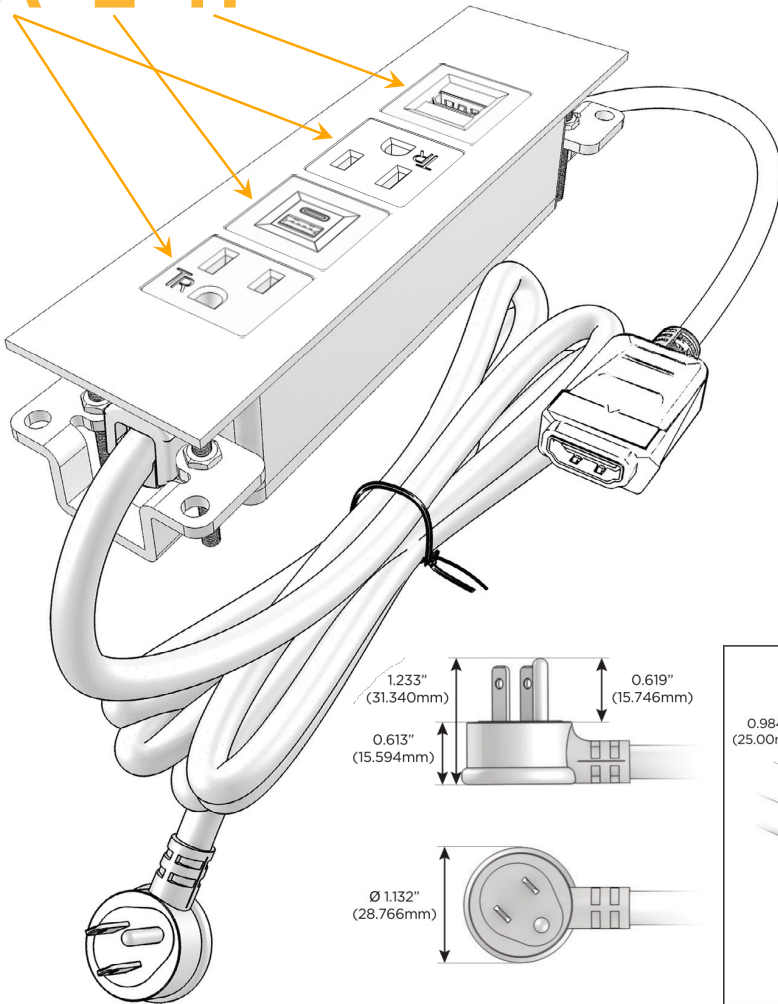

Trim Plate Finish: **BRASS (ABS)**

Custom Finishes Available

M-POWER-4TW-AEAH-BRATP

Features:

Module/Port Options:

- A** Tamper Resistant AC Receptacle
- E** USB-A & USB-C (20W)
- M** Double USB-A (Fast Charging Ports - 18W)
- H** HDMI
- 6** CAT 6
- 12** RJ 12
- X** Switched AC
- Y** 3-Way Switch (Low Voltage)
- V** USB-C (45W High Speed Charging Port)
- S** USB-C (25W High Speed Charging Port)
- R** Switched AC (Rocker Switch)
- D** Dimmer Switch

Plug:

Supplied with Low Profile Flat 45° Angle 120 VAC Plug

Optional Standard Straight 120 VAC Plug

Optional Straight 120 VAC Pass-through Plug

- CLEAN, COMPACT DESIGN
- STREAMLINED
- LOW PROFILE
- SIDE-EXITING CORDS
- PLUG & PLAY
- 6' AC CORD & PLUG (FLAT PLUG STANDARD)
- CUSTOMIZABLE CONFIGURATIONS AND FINISHES
- UL LISTED FOR MOUNTING IN FURNITURE
- 15A

M-POWER-4T

AC POWER & DATA CONNECTIVITY SOLUTION

M-POWER-4TW-AEAH-BRATP

Specs:

Modules/Ports:

- A** Tamper Resistant AC Receptacle
- E** USB-A & USB-C (20W)
- H** HDMI

A E H

Distributed by