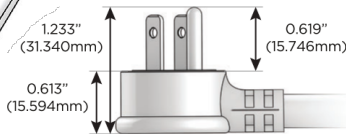

Plug:

Supplied with Low Profile Flat 45° Angle 120 VAC Plug

Optional Standard Straight 120 VAC Plug

Optional Straight 120 VAC Pass-through Plug

- CLEAN, COMPACT DESIGN
- STREAMLINED
- LOW PROFILE
- SIDE-EXITING CORDS
- PLUG & PLAY
- 6' AC CORD & PLUG (FLAT PLUG STANDARD)
- CUSTOMIZABLE CONFIGURATIONS AND FINISHES
- UL LISTED FOR MOUNTING IN FURNITURE
- 15A

M-POWER-4T

AC POWER & DATA CONNECTIVITY SOLUTION

M-POWER-4TW-AEAH-BRATP

Specs:

Modules/Ports:

- A** Tamper Resistant AC Receptacle
- E** USB-A & USB-C (20W)
- H** HDMI

A E H

Distributed by