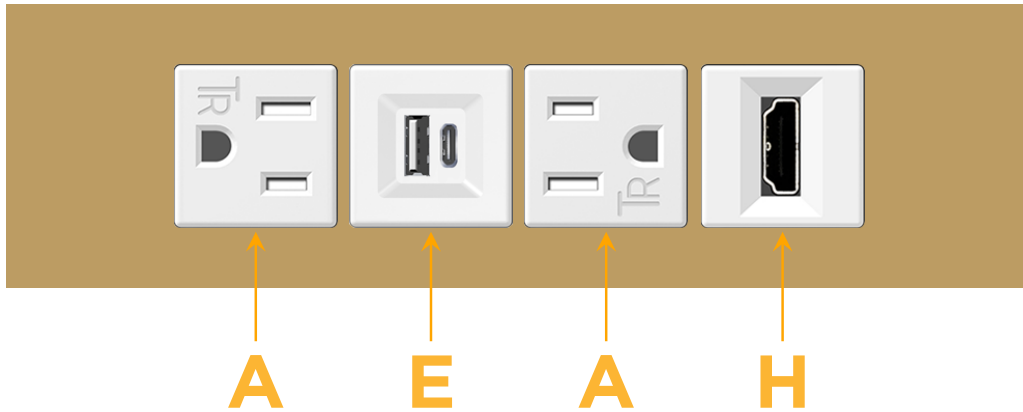

Trim Plate Finish: **BRASS (ABS)**

Custom Finishes Available

M-POWER-4TW-AEAH-BRATP

Features:

Module/Port Options:

- A** Tamper Resistant AC Receptacle
- E** USB-A & USB-C (20W)
- M** Double USB-A (Fast Charging Ports - 18W)
- H** HDMI
- 6** CAT 6
- 12** RJ 12
- X** Switched AC
- Y** 3-Way Switch (Low Voltage)
- V** USB-C (45W High Speed Charging Port)
- S** USB-C (25W High Speed Charging Port)
- R** Switched AC (Rocker Switch)
- D** Dimmer Switch

Plug:

Supplied with Low Profile Flat 45° Angle 120 VAC Plug

Optional Standard Straight 120 VAC Plug

Optional Straight 120 VAC Pass-through Plug

- CLEAN, COMPACT DESIGN
- STREAMLINED
- LOW PROFILE
- SIDE-EXITING CORDS
- PLUG & PLAY
- 6' AC CORD & PLUG (FLAT PLUG STANDARD)
- CUSTOMIZABLE CONFIGURATIONS AND FINISHES
- UL LISTED FOR MOUNTING IN FURNITURE
- 15A

M-POWER-4T

AC POWER & DATA CONNECTIVITY SOLUTION

M-POWER-4TW-AEAH-BRATP

Specs:

Modules/Ports:

- A** Tamper Resistant AC Receptacle
- E** USB-A & USB-C (20W)
- H** HDMI

A E H

Distributed by