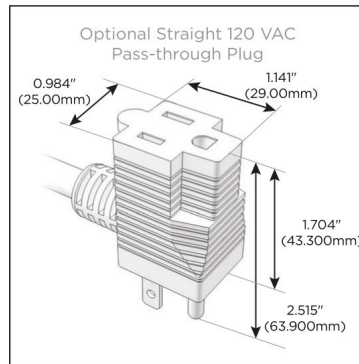

Trim Plate Finish: **BRASS (ABS)**

Custom Finishes Available

M-POWER-4TW-AEAH-BRATP

Features:

Module/Port Options:

- A** Tamper Resistant AC Receptacle
- E** USB-A & USB-C (20W)
- M** Double USB-A (Fast Charging Ports - 18W)
- H** HDMI
- 6** CAT 6
- 12** RJ 12
- X** Switched AC
- Y** 3-Way Switch (Low Voltage)
- V** USB-C (45W High Speed Charging Port)
- S** USB-C (25W High Speed Charging Port)
- R** Switched AC (Rocker Switch)
- D** Dimmer Switch

Plug:

Supplied with Low Profile Flat 45° Angle 120 VAC Plug

Optional Standard Straight 120 VAC Plug

Optional Straight 120 VAC Pass-through Plug

- CLEAN, COMPACT DESIGN
- STREAMLINED
- LOW PROFILE
- SIDE-EXITING CORDS
- PLUG & PLAY
- 6' AC CORD & PLUG (FLAT PLUG STANDARD)
- CUSTOMIZABLE CONFIGURATIONS AND FINISHES
- UL LISTED FOR MOUNTING IN FURNITURE
- 15A

M-POWER-4T

AC POWER & DATA CONNECTIVITY SOLUTION

M-POWER-4TW-AEAH-BRATP

Specs:

Modules/Ports:

- A** Tamper Resistant AC Receptacle
- E** USB-A & USB-C (20W)
- H** HDMI

A E H

Distributed by