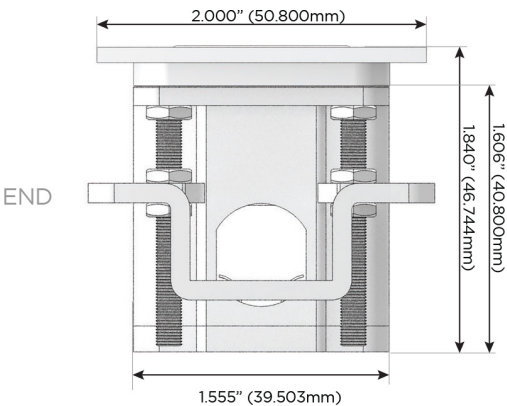

M-POWER-4T

AC POWER & DATA CONNECTIVITY SOLUTION

M-POWER-4TW-AEAH-BRAATP

Specs:

Modules/Ports:

- **A** Tamper Resistant AC Receptacle
- **E** USB-A & USB-C (20W)
- **H** HDMI

A E H

Distributed by

Mormax Company, Inc.

8 Westchester Plaza

Elmsford, NY 10523

914-699-0101

sales@mormax.com

mormax.com