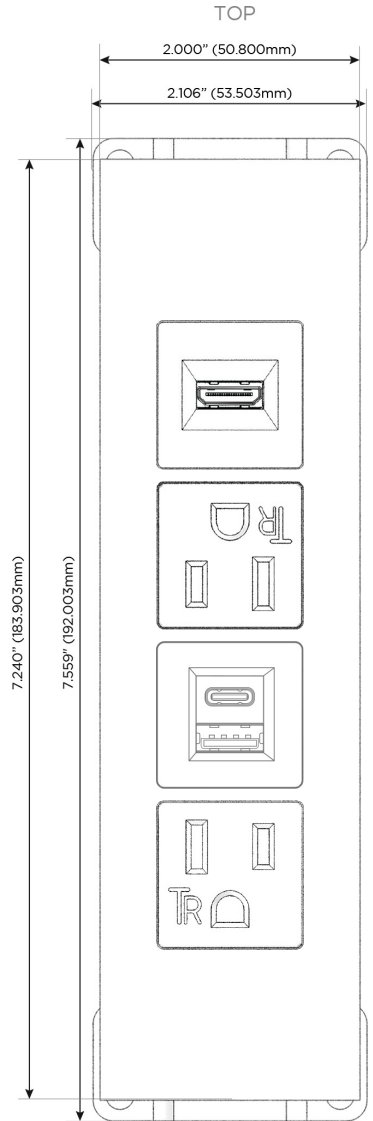

M-POWER-4T

AC POWER & DATA CONNECTIVITY SOLUTION

M-POWER-4TW-AEAH-BRAATP

Specs:

Modules/Ports:

- **A** Tamper Resistant AC Receptacle
- **E** USB-A & USB-C (20W)
- **H** HDMI

A E H

Distributed by

Mormax Company, Inc.

8 Westchester Plaza

Elmsford, NY 10523

914-699-0101

sales@mormax.com

mormax.com