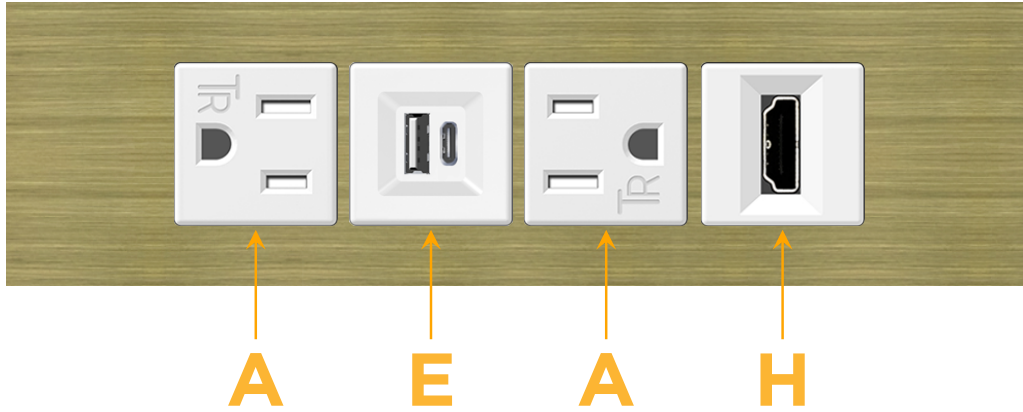

M-POWER-4T

AC POWER & DATA CONNECTIVITY SOLUTION

M-POWER-4TW-AEAH-BRAATP

Distributed by

Mormax Company, Inc.

8 Westchester Plaza

Elmsford, NY 10523

914-699-0101

sales@mormax.com

mormax.com

Metro Light & Power's line of power & data solutions offers sophisticated design elements combined with greater ease of installation. Streamlined and low-profile, enhanced by side-exiting cords, our outlets advance the industry with their cutting edge look and feel. We believe flexibility is key, and we provide a variety of mounting options, including the ability to mount in limited spaces. Our outlets are available in many finishes and configurations, in addition to a custom color and finish capability for our clients.

Trim Plate Finish: **BRASS ANTIQUED (ABS)**

Custom Finishes Available

M-POWER-4TW-AEAH-BRAATP

Features:

Module/Port Options:

- **A** Tamper Resistant AC Receptacle
- **E** USB-A & USB-C (20W)
- **M** Double USB-A (Fast Charging Ports - 18W)
- **H** HDMI
- **6** CAT 6
- **12** RJ 12
- **X** Switched AC
- **Y** 3-Way Switch (Low Voltage)
- **V** USB-C (45W High Speed Charging Port)
- **S** USB-C (25W High Speed Charging Port)
- **R** Switched AC (Rocker Switch)
- **D** Dimmer Switch

Plug:

Supplied with Low Profile Flat 45° Angle 120 VAC Plug

Optional Standard Straight 120 VAC Plug

Optional Straight 120 VAC Pass-through Plug

- CLEAN, COMPACT DESIGN
- STREAMLINED
- LOW PROFILE
- SIDE-EXITING CORDS
- PLUG & PLAY
- 6' AC CORD & PLUG (FLAT PLUG STANDARD)
- CUSTOMIZABLE CONFIGURATIONS AND FINISHES
- UL LISTED FOR MOUNTING IN FURNITURE
- 15A