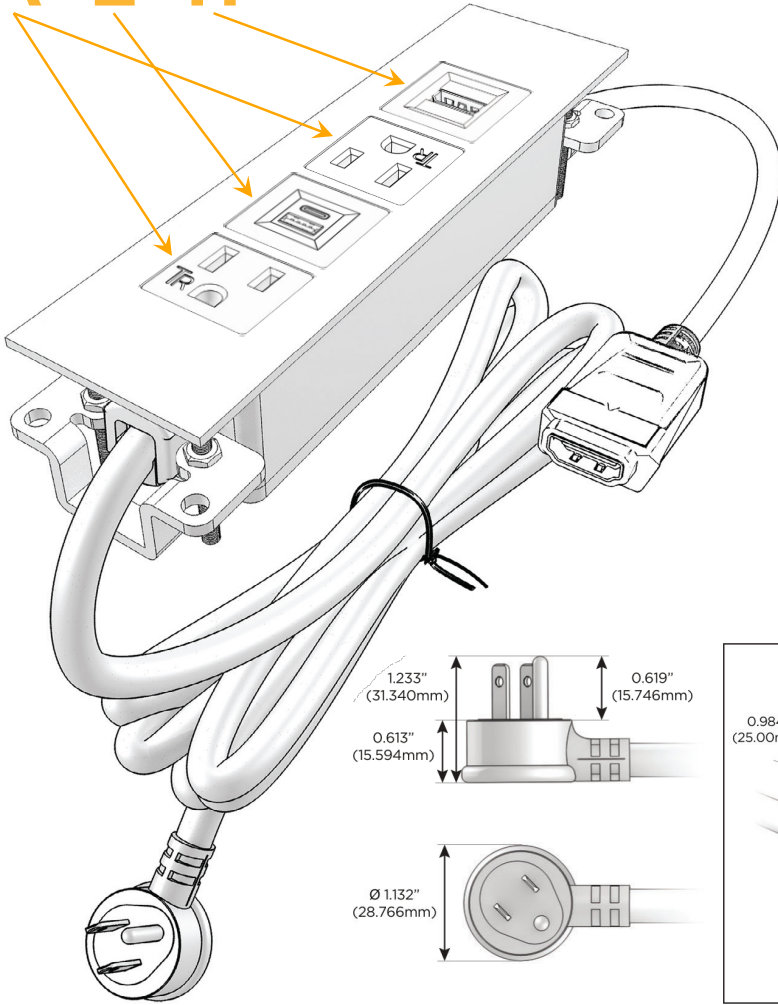

M-POWER-4T

AC POWER & DATA CONNECTIVITY SOLUTION

M-POWER-4TW-AEAH-BRAATP

Specs:

Modules/Ports:

- **A** Tamper Resistant AC Receptacle
- **E** USB-A & USB-C (20W)
- **H** HDMI

A E H

Distributed by

Mormax Company, Inc.

8 Westchester Plaza

Elmsford, NY 10523

914-699-0101

sales@mormax.com

mormax.com