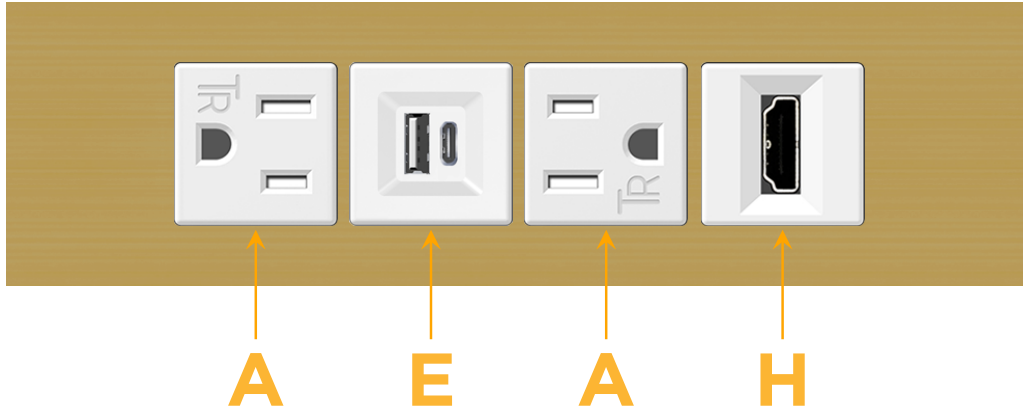

M-POWER-4T

AC POWER & DATA CONNECTIVITY SOLUTION

M-POWER-4TW-AEAH-BR4TP

Distributed by

Mormax Company, Inc.

8 Westchester Plaza

Elmsford, NY 10523

914-699-0101

sales@mormax.com

mormax.com

Metro Light & Power's line of power & data solutions offers sophisticated design elements combined with greater ease of installation. Streamlined and low-profile, enhanced by side-exiting cords, our outlets advance the industry with their cutting edge look and feel. We believe flexibility is key, and we provide a variety of mounting options, including the ability to mount in limited spaces. Our outlets are available in many finishes and configurations, in addition to a custom color and finish capability for our clients.

Trim Plate Finish: **SOLID BRASS BRUSHED**

Custom Finishes Available

M-POWER-4TW-AEAH-BR4TP

Features:

Module/Port Options:

- **A** Tamper Resistant AC Receptacle
- **E** USB-A & USB-C (20W)
- **M** Double USB-A (Fast Charging Ports - 18W)
- **H** HDMI
- **6** CAT 6
- **12** RJ 12
- **X** Switched AC
- **Y** 3-Way Switch (Low Voltage)
- **V** USB-C (45W High Speed Charging Port)
- **S** USB-C (25W High Speed Charging Port)
- **R** Switched AC (Rocker Switch)
- **D** Dimmer Switch

Plug:

Supplied with Low Profile Flat 45° Angle 120 VAC Plug

Optional Standard Straight 120 VAC Plug

Optional Straight 120 VAC Pass-through Plug

- CLEAN, COMPACT DESIGN
- STREAMLINED
- LOW PROFILE
- SIDE-EXITING CORDS
- PLUG & PLAY
- 6' AC CORD & PLUG (FLAT PLUG STANDARD)
- CUSTOMIZABLE CONFIGURATIONS AND FINISHES
- UL LISTED FOR MOUNTING IN FURNITURE
- 15A