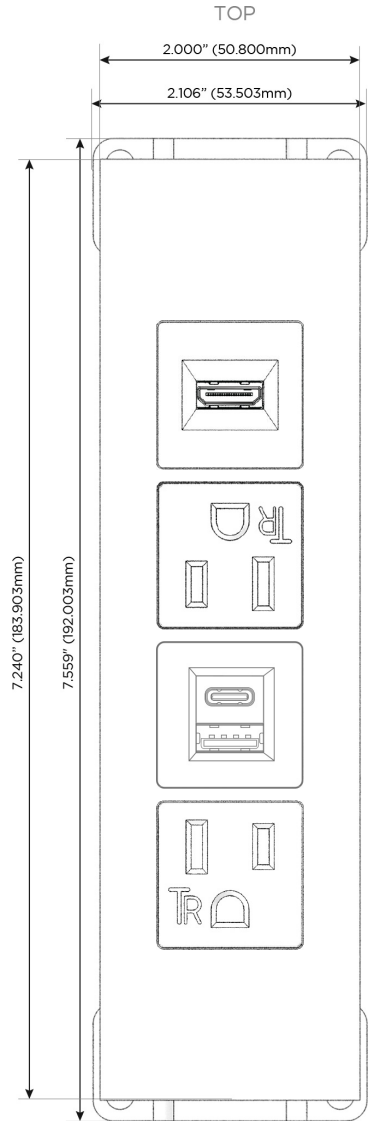

Trim Plate Finish: **SPECIAL ANTIQUE BRONZE (ABS)**

Custom Finishes Available

M-POWER-4TW-AEAH-APATP

Features:

Module/Port Options:

- A** Tamper Resistant AC Receptacle
- E** USB-A & USB-C (20W)
- M** Double USB-A (Fast Charging Ports - 18W)
- H** HDMI
- 6** CAT 6
- 12** RJ 12
- X** Switched AC
- Y** 3-Way Switch (Low Voltage)
- V** USB-C (45W High Speed Charging Port)
- S** USB-C (25W High Speed Charging Port)
- R** Switched AC (Rocker Switch)
- D** Dimmer Switch

Plug:

Supplied with Low Profile Flat 45° Angle 120 VAC Plug

Optional Standard Straight 120 VAC Plug

Optional Straight 120 VAC Pass-through Plug

- CLEAN, COMPACT DESIGN
- STREAMLINED
- LOW PROFILE
- SIDE-EXITING CORDS
- PLUG & PLAY
- 6' AC CORD & PLUG (FLAT PLUG STANDARD)
- CUSTOMIZABLE CONFIGURATIONS AND FINISHES
- UL LISTED FOR MOUNTING IN FURNITURE
- 15A

M-POWER-4T

AC POWER & DATA CONNECTIVITY SOLUTION

M-POWER-4TW-AEAH-APATP

Specs:

Modules/Ports:

- A** Tamper Resistant AC Receptacle
- E** USB-A & USB-C (20W)
- H** HDMI

A E H

Distributed by