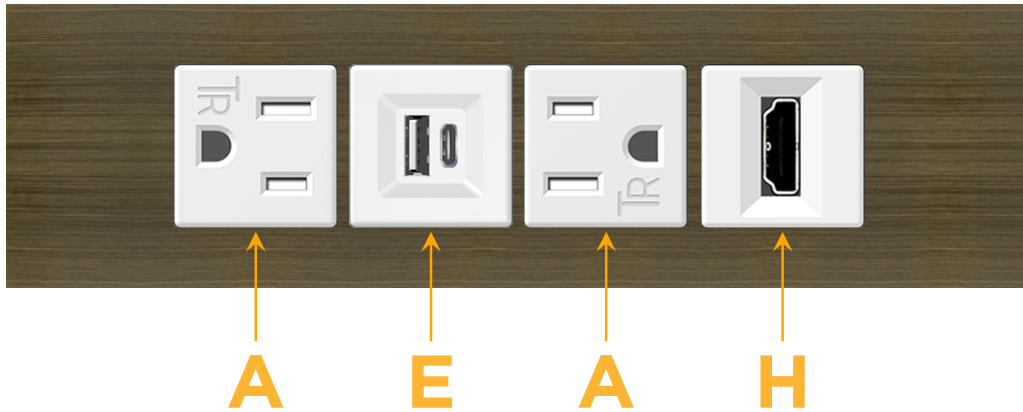

Trim Plate Finish: **SPECIAL ANTIQUE BRONZE (ABS)**

Custom Finishes Available

M-POWER-4TW-AEAH-APATP

Features:

Module/Port Options:

- A** Tamper Resistant AC Receptacle
- E** USB-A & USB-C (20W)
- M** Double USB-A (Fast Charging Ports - 18W)
- H** HDMI
- 6** CAT 6
- 12** RJ 12
- X** Switched AC
- Y** 3-Way Switch (Low Voltage)
- V** USB-C (45W High Speed Charging Port)
- S** USB-C (25W High Speed Charging Port)
- R** Switched AC (Rocker Switch)
- D** Dimmer Switch

Plug:

Supplied with Low Profile Flat 45° Angle 120 VAC Plug

Optional Standard Straight 120 VAC Plug

Optional Straight 120 VAC Pass-through Plug

- CLEAN, COMPACT DESIGN
- STREAMLINED
- LOW PROFILE
- SIDE-EXITING CORDS
- PLUG & PLAY
- 6' AC CORD & PLUG (FLAT PLUG STANDARD)
- CUSTOMIZABLE CONFIGURATIONS AND FINISHES
- UL LISTED FOR MOUNTING IN FURNITURE
- 15A

M-POWER-4T

AC POWER & DATA CONNECTIVITY SOLUTION

M-POWER-4TW-AEAH-APATP

Specs:

Modules/Ports:

- A** Tamper Resistant AC Receptacle
- E** USB-A & USB-C (20W)
- H** HDMI

A E H

Distributed by