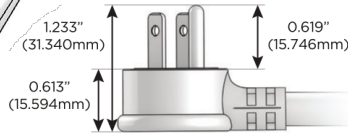

Plug:

Supplied with Low Profile Flat 45° Angle 120 VAC Plug

Optional Standard Straight 120 VAC Plug

Optional Straight 120 VAC Pass-through Plug

- CLEAN, COMPACT DESIGN
- STREAMLINED
- LOW PROFILE
- SIDE-EXITING CORDS
- PLUG & PLAY
- 6' AC CORD & PLUG (FLAT PLUG STANDARD)
- CUSTOMIZABLE CONFIGURATIONS AND FINISHES
- UL LISTED FOR MOUNTING IN FURNITURE
- 15A

M-POWER-4T

AC POWER & DATA CONNECTIVITY SOLUTION

M-POWER-4TW-AEAH-APATP

Specs:

Modules/Ports:

- A** Tamper Resistant AC Receptacle
- E** USB-A & USB-C (20W)
- H** HDMI

A E H

Distributed by