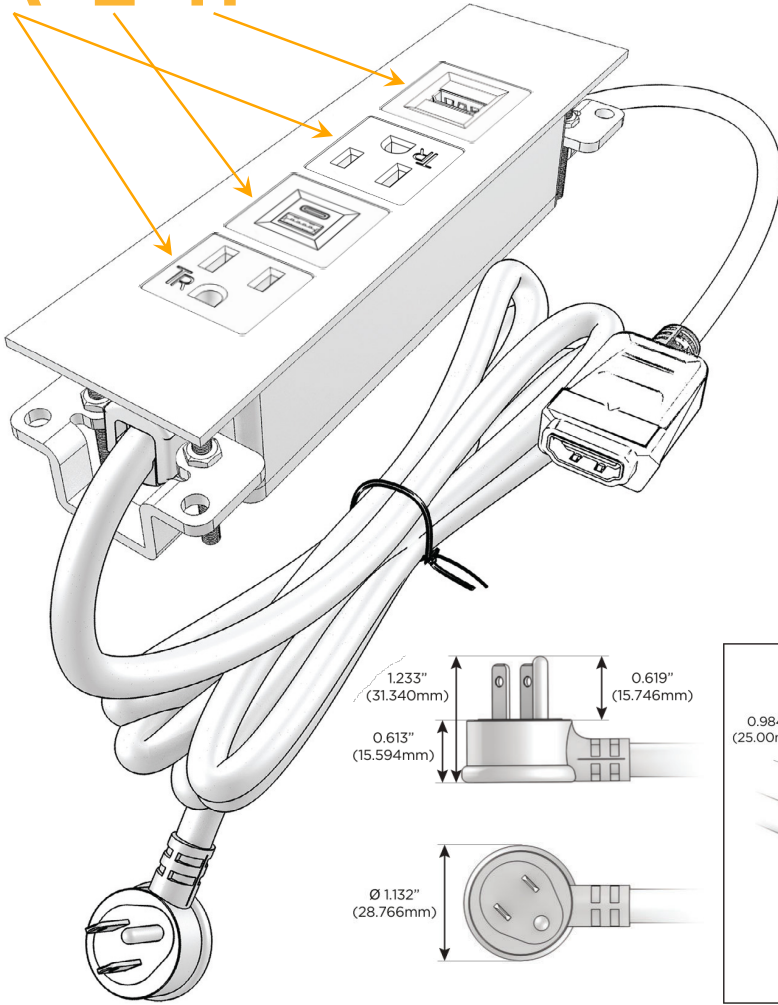

Trim Plate Finish: **SPECIAL ANTIQUE BRONZE (ABS)**

Custom Finishes Available

M-POWER-4TW-AEAH-APATP

Features:

Module/Port Options:

- A** Tamper Resistant AC Receptacle
- E** USB-A & USB-C (20W)
- M** Double USB-A (Fast Charging Ports - 18W)
- H** HDMI
- 6** CAT 6
- 12** RJ 12
- X** Switched AC
- Y** 3-Way Switch (Low Voltage)
- V** USB-C (45W High Speed Charging Port)
- S** USB-C (25W High Speed Charging Port)
- R** Switched AC (Rocker Switch)
- D** Dimmer Switch

Plug:

Supplied with Low Profile Flat 45° Angle 120 VAC Plug

Optional Standard Straight 120 VAC Plug

Optional Straight 120 VAC Pass-through Plug

- CLEAN, COMPACT DESIGN
- STREAMLINED
- LOW PROFILE
- SIDE-EXITING CORDS
- PLUG & PLAY
- 6' AC CORD & PLUG (FLAT PLUG STANDARD)
- CUSTOMIZABLE CONFIGURATIONS AND FINISHES
- UL LISTED FOR MOUNTING IN FURNITURE
- 15A

M-POWER-4T

AC POWER & DATA CONNECTIVITY SOLUTION

M-POWER-4TW-AEAH-APATP

Specs:

Modules/Ports:

- A** Tamper Resistant AC Receptacle
- E** USB-A & USB-C (20W)
- H** HDMI

A E H

Distributed by