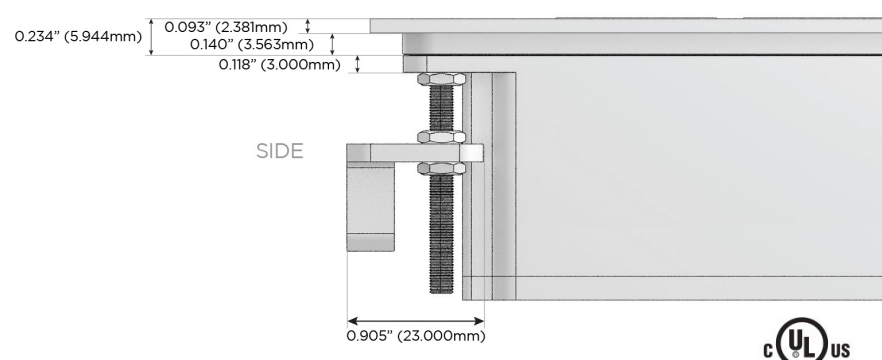

Plug:

Supplied with Low Profile Flat 45° Angle 120 VAC Plug

Optional Standard Straight 120 VAC Plug

Optional Straight 120 VAC Pass-through Plug

- CLEAN, COMPACT DESIGN
- STREAMLINED
- LOW PROFILE
- SIDE-EXITING CORDS
- PLUG & PLAY
- 6' AC CORD & PLUG (FLAT PLUG STANDARD)
- CUSTOMIZABLE CONFIGURATIONS AND FINISHES
- UL LISTED FOR MOUNTING IN FURNITURE
- 15A

M-POWER-4T

AC POWER & DATA CONNECTIVITY SOLUTION

M-POWER-4TW-AEAH-APATP

Specs:

Modules/Ports:

- A** Tamper Resistant AC Receptacle
- E** USB-A & USB-C (20W)
- H** HDMI

A E H

Distributed by