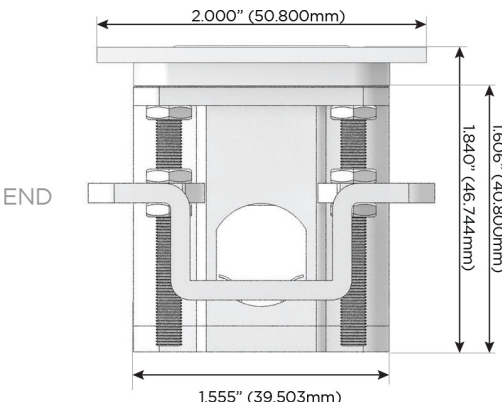

Plug:

Supplied with Low Profile Flat 45° Angle 120 VAC Plug

Optional Standard Straight 120 VAC Plug

Optional Straight 120 VAC Pass-through Plug

- CLEAN, COMPACT DESIGN
- STREAMLINED
- LOW PROFILE
- SIDE-EXITING CORDS
- PLUG & PLAY
- 6' AC CORD & PLUG (FLAT PLUG STANDARD)
- CUSTOMIZABLE CONFIGURATIONS AND FINISHES
- UL LISTED FOR MOUNTING IN FURNITURE
- 15A

M-POWER-4T

AC POWER & DATA CONNECTIVITY SOLUTION

M-POWER-4TW-AEAH-APATP

Specs:

Modules/Ports:

- A** Tamper Resistant AC Receptacle
- E** USB-A & USB-C (20W)
- H** HDMI

A E H

Distributed by