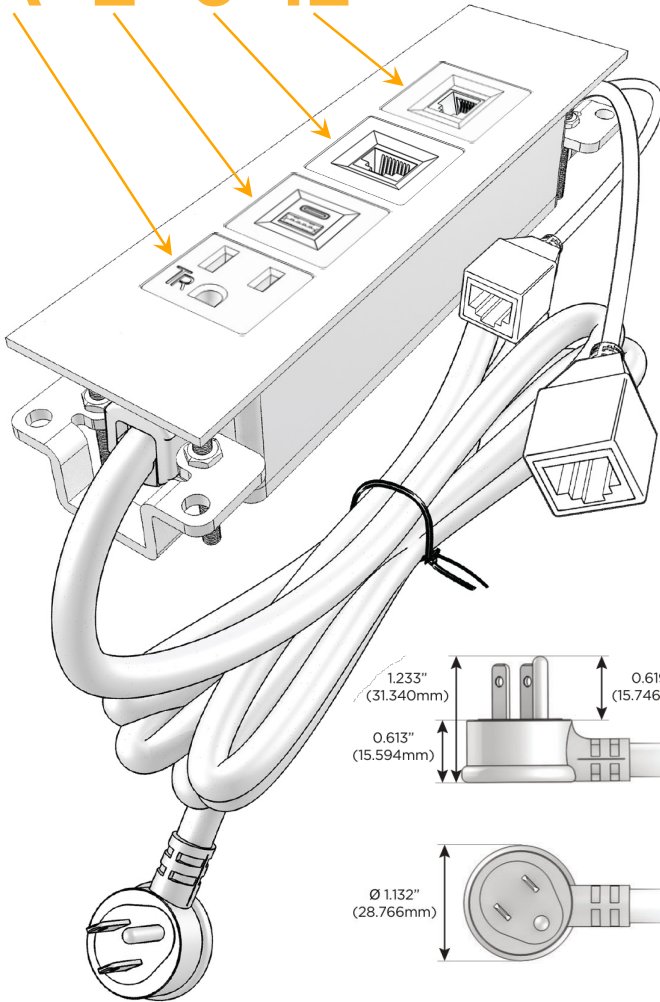

### Module/Port Options:

- A** Tamper Resistant AC Receptacle
- E** USB-A & USB-C (20W)
- M** Double USB-A (Fast Charging Ports - 18W)
- H** HDMI
- 6** CAT 6
- 12** RJ 12
- X** Switched AC
- Y** 3-Way Switch (Low Voltage)
- V** USB-C (45W High Speed Charging Port)
- S** USB-C (25W High Speed Charging Port)
- R** Switched AC (Rocker Switch)
- D** Dimmer Switch

### Plug:

Supplied with Low Profile Flat 45° Angle 120 VAC Plug

Optional Standard Straight 120 VAC Plug

Optional Straight 120 VAC Pass-through Plug

- CLEAN, COMPACT DESIGN
- STREAMLINED
- LOW PROFILE
- SIDE-EXITING CORDS
- PLUG & PLAY
- 6' AC CORD & PLUG (FLAT PLUG STANDARD)
- CUSTOMIZABLE CONFIGURATIONS AND FINISHES
- UL LISTED FOR MOUNTING IN FURNITURE
- 15A

# M-POWER-4T

AC POWER & DATA CONNECTIVITY SOLUTION

M-POWER-4TW-AE612-SS8TP

Specs:

**Modules/Ports:**

- A** Tamper Resistant AC Receptacle
- E** USB-A & USB-C (20W)
- 6** CAT 6
- 12** RJ 12

**A E 6 12**

Distributed by