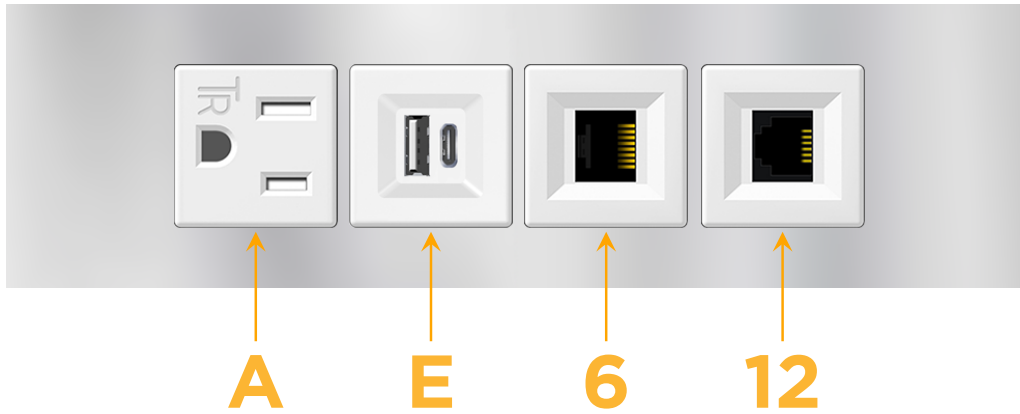

M-POWER-4T

AC POWER & DATA CONNECTIVITY SOLUTION

M-POWER-4TW-AE612-SS8TP

Distributed by

Mormax Company, Inc.

8 Westchester Plaza

Elmsford, NY 10523

914-699-0101

sales@mormax.com

mormax.com

Metro Light & Power's line of power & data solutions offers sophisticated design elements combined with greater ease of installation. Streamlined and low-profile, enhanced by side-exiting cords, our outlets advance the industry with their cutting edge look and feel. We believe flexibility is key, and we provide a variety of mounting options, including the ability to mount in limited spaces. Our outlets are available in many finishes and configurations, in addition to a custom color and finish capability for our clients.

Trim Plate Finish: **STAINLESS STEEL MIRROR FINISH**

Custom Finishes Available

M-POWER-4TW-AE612-SS8TP

Features:

Module/Port Options:

- **A** Tamper Resistant AC Receptacle
- **E** USB-A & USB-C (20W)
- **M** Double USB-A (Fast Charging Ports - 18W)
- **H** HDMI
- **6** CAT 6
- **12** RJ 12
- **X** Switched AC
- **Y** 3-Way Switch (Low Voltage)
- **V** USB-C (45W High Speed Charging Port)
- **S** USB-C (25W High Speed Charging Port)
- **R** Switched AC (Rocker Switch)
- **D** Dimmer Switch

Plug:

Supplied with Low Profile Flat 45° Angle 120 VAC Plug

Optional Standard Straight 120 VAC Plug

Optional Straight 120 VAC Pass-through Plug

- CLEAN, COMPACT DESIGN
- STREAMLINED
- LOW PROFILE
- SIDE-EXITING CORDS
- PLUG & PLAY
- 6' AC CORD & PLUG (FLAT PLUG STANDARD)
- CUSTOMIZABLE CONFIGURATIONS AND FINISHES
- UL LISTED FOR MOUNTING IN FURNITURE
- 15A