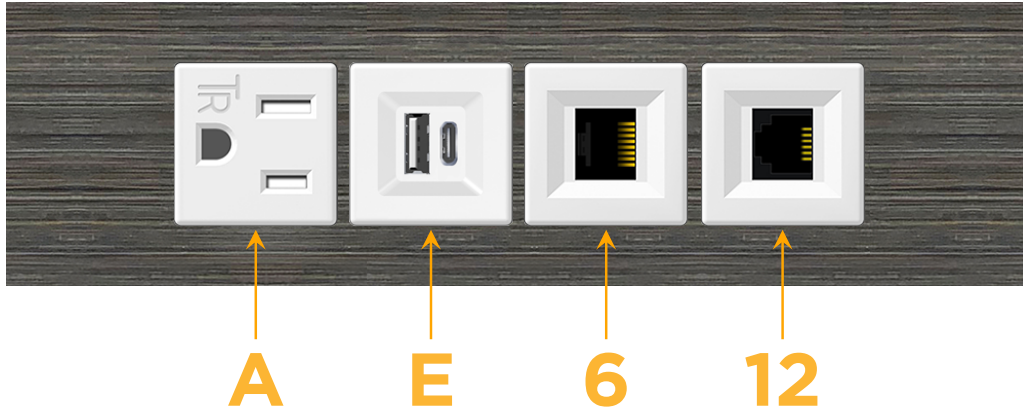

M-POWER-4T

AC POWER & DATA CONNECTIVITY SOLUTION

M-POWER-4TW-AE612-S3ATP

Distributed by

Mormax Company, Inc.

8 Westchester Plaza

Elmsford, NY 10523

914-699-0101

sales@mormax.com

mormax.com

Metro Light & Power's line of power & data solutions offers sophisticated design elements combined with greater ease of installation. Streamlined and low-profile, enhanced by side-exiting cords, our outlets advance the industry with their cutting edge look and feel. We believe flexibility is key, and we provide a variety of mounting options, including the ability to mount in limited spaces. Our outlets are available in many finishes and configurations, in addition to a custom color and finish capability for our clients.

Trim Plate Finish: **GUNMETAL (ABS)**

Custom Finishes Available

M-POWER-4TW-AE612-S3ATP

Features:

Module/Port Options:

- **A** Tamper Resistant AC Receptacle
- **E** USB-A & USB-C (20W)
- **M** Double USB-A (Fast Charging Ports - 18W)
- **H** HDMI
- **6** CAT 6
- **12** RJ 12
- **X** Switched AC
- **Y** 3-Way Switch (Low Voltage)
- **V** USB-C (45W High Speed Charging Port)
- **S** USB-C (25W High Speed Charging Port)
- **R** Switched AC (Rocker Switch)
- **D** Dimmer Switch

Plug:

Supplied with Low Profile Flat 45° Angle 120 VAC Plug

Optional Standard Straight 120 VAC Plug

Optional Straight 120 VAC Pass-through Plug

- CLEAN, COMPACT DESIGN
- STREAMLINED
- LOW PROFILE
- SIDE-EXITING CORDS
- PLUG & PLAY
- 6' AC CORD & PLUG (FLAT PLUG STANDARD)
- CUSTOMIZABLE CONFIGURATIONS AND FINISHES
- UL LISTED FOR MOUNTING IN FURNITURE
- 15A