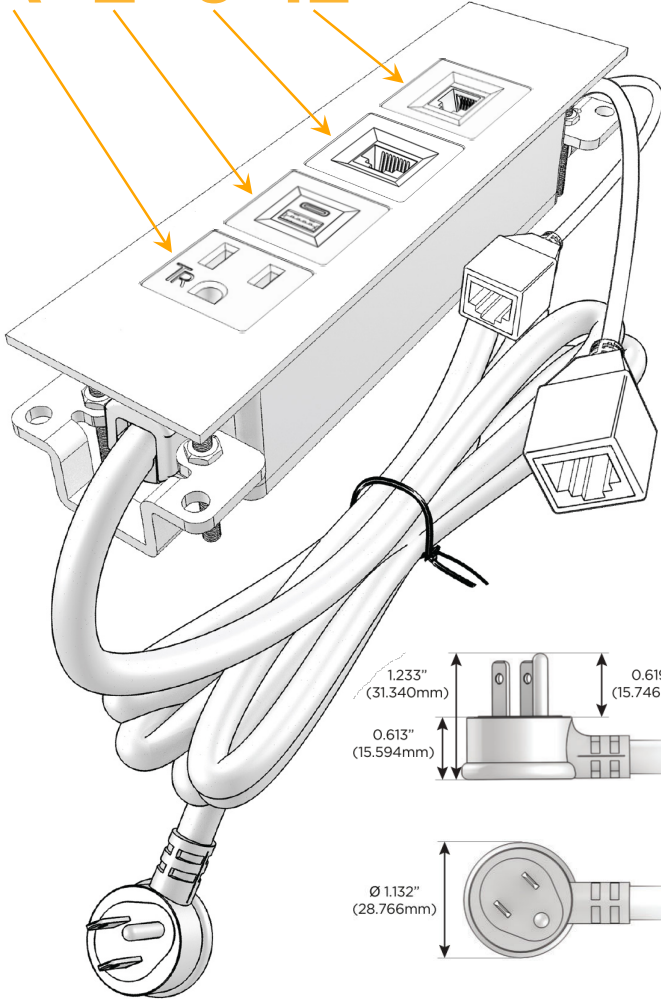

M-POWER-4T

AC POWER & DATA CONNECTIVITY SOLUTION

M-POWER-4TW-AE612-S3ATP

Specs:

Modules/Ports:

- **A** Tamper Resistant AC Receptacle
- **E** USB-A & USB-C (20W)
- **6** CAT 6
- **12** RJ 12

A E 6 12