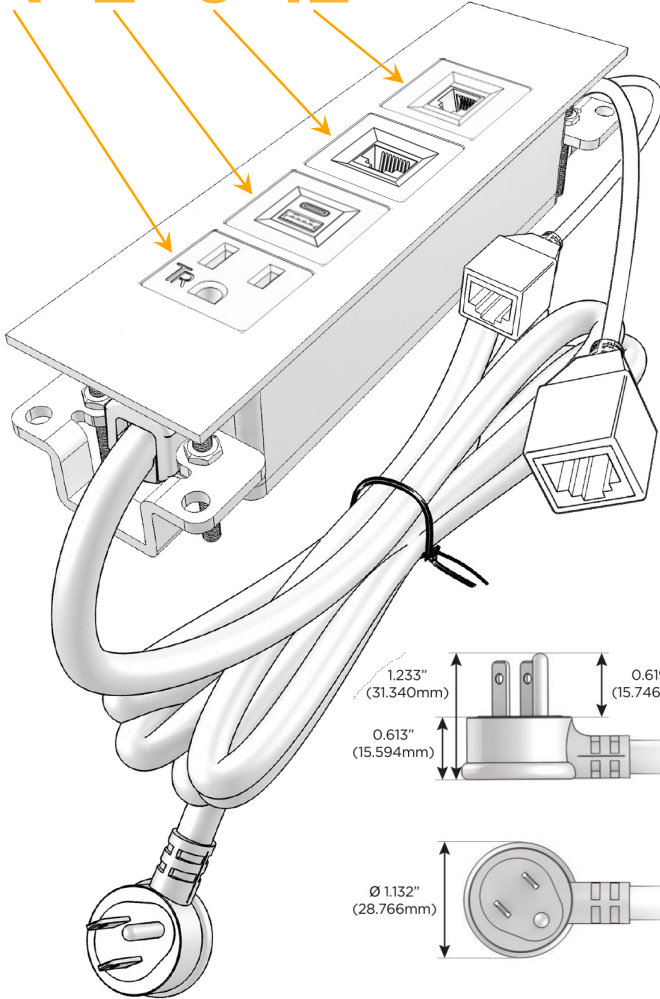

M-POWER-4T

AC POWER & DATA CONNECTIVITY SOLUTION

M-POWER-4TW-AE612-CRATP

Specs:

Modules/Ports:

- **A** Tamper Resistant AC Receptacle
- **E** USB-A & USB-C (20W)
- **6** CAT 6
- **12** RJ 12

A E 6 12