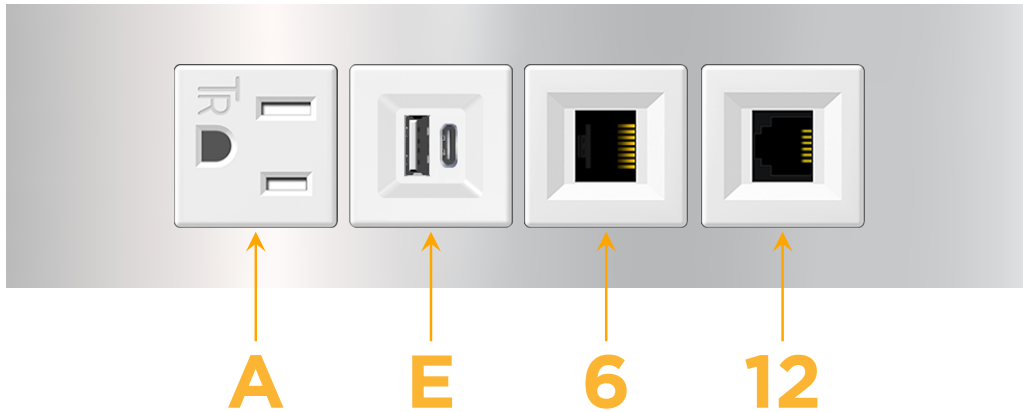

Trim Plate Finish: **CHROME (ABS)**

Custom Finishes Available

M-POWER-4TW-AE612-CRATP

Features:

**Module/Port Options:**

- A** Tamper Resistant AC Receptacle
- E** USB-A & USB-C (20W)
- M** Double USB-A (Fast Charging Ports - 18W)
- H** HDMI
- 6** CAT 6
- 12** RJ 12
- X** Switched AC
- Y** 3-Way Switch (Low Voltage)
- V** USB-C (45W High Speed Charging Port)
- S** USB-C (25W High Speed Charging Port)
- R** Switched AC (Rocker Switch)
- D** Dimmer Switch

### Modules/Ports:

- A** Tamper Resistant AC Receptacle
- E** USB-A & USB-C (20W)
- 6** CAT 6
- 12** RJ 12