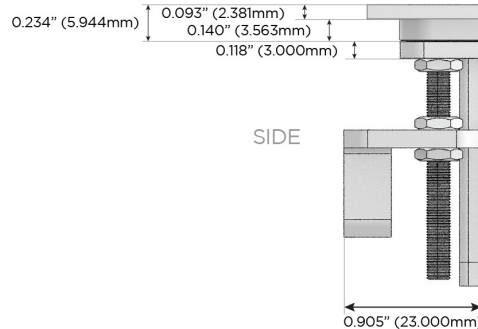

M-POWER-4T

AC POWER & DATA CONNECTIVITY SOLUTION

M-POWER-4TW-AE612-BRATP

Specs:

Modules/Ports:

- A** Tamper Resistant AC Receptacle
- E** USB-A & USB-C (20W)
- 6** CAT 6
- 12** RJ 12

A E 6 12

Distributed by