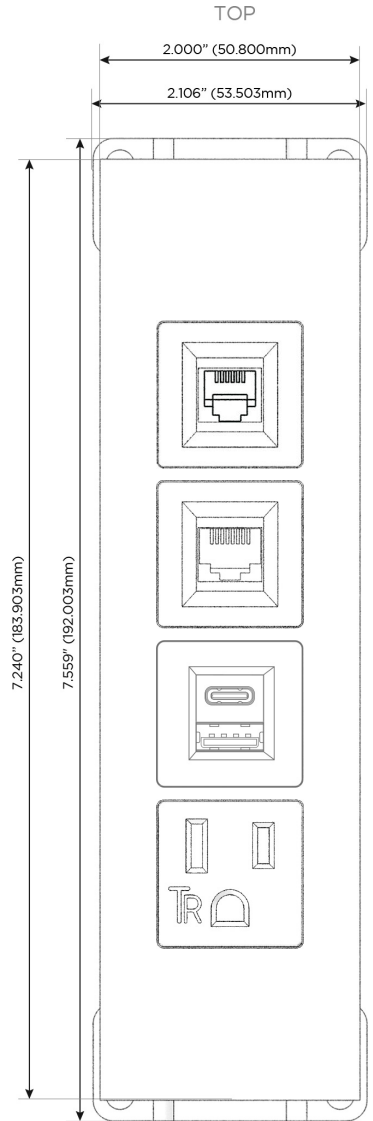

Trim Plate Finish: **BRASS (ABS)**

Custom Finishes Available

M-POWER-4TW-AE612-BRATP

Features:

Module/Port Options:

- A** Tamper Resistant AC Receptacle
- E** USB-A & USB-C (20W)
- M** Double USB-A (Fast Charging Ports - 18W)
- H** HDMI
- 6** CAT 6
- 12** RJ 12
- X** Switched AC
- Y** 3-Way Switch (Low Voltage)
- V** USB-C (45W High Speed Charging Port)
- S** USB-C (25W High Speed Charging Port)
- R** Switched AC (Rocker Switch)
- D** Dimmer Switch

Plug:

Supplied with Low Profile Flat 45° Angle 120 VAC Plug

Optional Standard Straight 120 VAC Plug

Optional Straight 120 VAC Pass-through Plug

- CLEAN, COMPACT DESIGN
- STREAMLINED
- LOW PROFILE
- SIDE-EXITING CORDS
- PLUG & PLAY
- 6' AC CORD & PLUG (FLAT PLUG STANDARD)
- CUSTOMIZABLE CONFIGURATIONS AND FINISHES
- UL LISTED FOR MOUNTING IN FURNITURE
- 15A

M-POWER-4T

AC POWER & DATA CONNECTIVITY SOLUTION

M-POWER-4TW-AE612-BRATP

Specs:

Modules/Ports:

- A** Tamper Resistant AC Receptacle
- E** USB-A & USB-C (20W)
- 6** CAT 6
- 12** RJ 12

A E 6 12

Distributed by