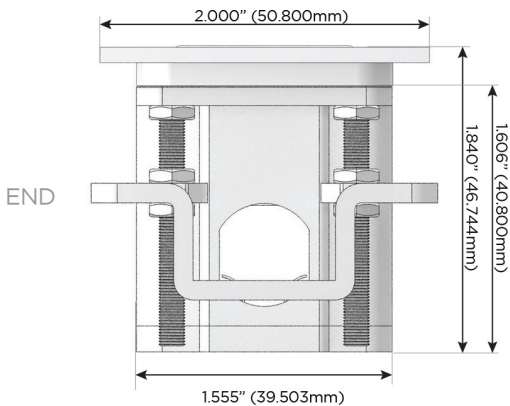

Plug:

Supplied with Low Profile Flat 45° Angle 120 VAC Plug

Optional Standard Straight 120 VAC Plug

Optional Straight 120 VAC Pass-through Plug

- CLEAN, COMPACT DESIGN
- STREAMLINED
- LOW PROFILE
- SIDE-EXITING CORDS
- PLUG & PLAY
- 6' AC CORD & PLUG (FLAT PLUG STANDARD)
- CUSTOMIZABLE CONFIGURATIONS AND FINISHES
- UL LISTED FOR MOUNTING IN FURNITURE
- 15A

M-POWER-4T

AC POWER & DATA CONNECTIVITY SOLUTION

M-POWER-4TW-AE612-BRATP

Specs:

Modules/Ports:

- A** Tamper Resistant AC Receptacle
- E** USB-A & USB-C (20W)
- 6** CAT 6
- 12** RJ 12

A E 6 12

Distributed by