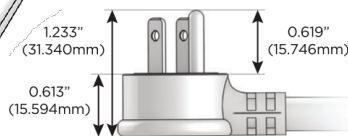

Plug:

Supplied with Low Profile Flat 45° Angle 120 VAC Plug

Optional Standard Straight 120 VAC Plug

Optional Straight 120 VAC Pass-through Plug

- CLEAN, COMPACT DESIGN
- STREAMLINED
- LOW PROFILE
- SIDE-EXITING CORDS
- PLUG & PLAY
- 6' AC CORD & PLUG (FLAT PLUG STANDARD)
- CUSTOMIZABLE CONFIGURATIONS AND FINISHES
- UL LISTED FOR MOUNTING IN FURNITURE
- 15A

M-POWER-4T

AC POWER & DATA CONNECTIVITY SOLUTION

M-POWER-4TW-AE612-BRATP

Specs:

Modules/Ports:

- A** Tamper Resistant AC Receptacle
- E** USB-A & USB-C (20W)
- 6** CAT 6
- 12** RJ 12

A E 6 12

Distributed by