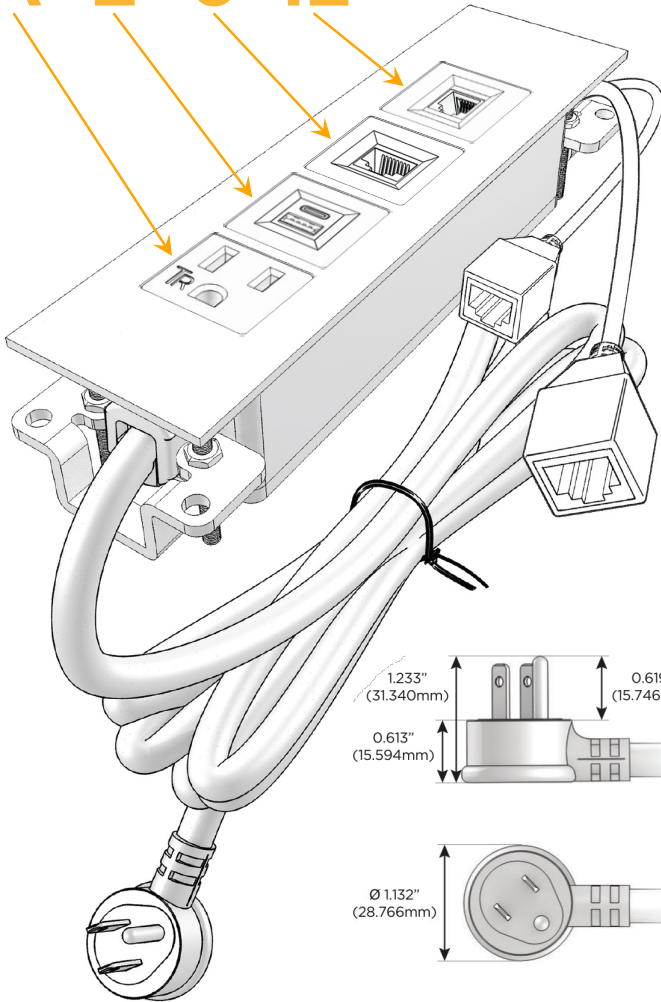

Trim Plate Finish: **BRASS (ABS)**

Custom Finishes Available

M-POWER-4TW-AE612-BRATP

Features:

Module/Port Options:

- A** Tamper Resistant AC Receptacle
- E** USB-A & USB-C (20W)
- M** Double USB-A (Fast Charging Ports - 18W)
- H** HDMI
- 6** CAT 6
- 12** RJ 12
- X** Switched AC
- Y** 3-Way Switch (Low Voltage)
- V** USB-C (45W High Speed Charging Port)
- S** USB-C (25W High Speed Charging Port)
- R** Switched AC (Rocker Switch)
- D** Dimmer Switch

Plug:

Supplied with Low Profile Flat 45° Angle 120 VAC Plug

Optional Standard Straight 120 VAC Plug

Optional Straight 120 VAC Pass-through Plug

- CLEAN, COMPACT DESIGN
- STREAMLINED
- LOW PROFILE
- SIDE-EXITING CORDS
- PLUG & PLAY
- 6' AC CORD & PLUG (FLAT PLUG STANDARD)
- CUSTOMIZABLE CONFIGURATIONS AND FINISHES
- UL LISTED FOR MOUNTING IN FURNITURE
- 15A

M-POWER-4T

AC POWER & DATA CONNECTIVITY SOLUTION

M-POWER-4TW-AE612-BRATP

Specs:

Modules/Ports:

- A** Tamper Resistant AC Receptacle
- E** USB-A & USB-C (20W)
- 6** CAT 6
- 12** RJ 12

A E 6 12

Distributed by