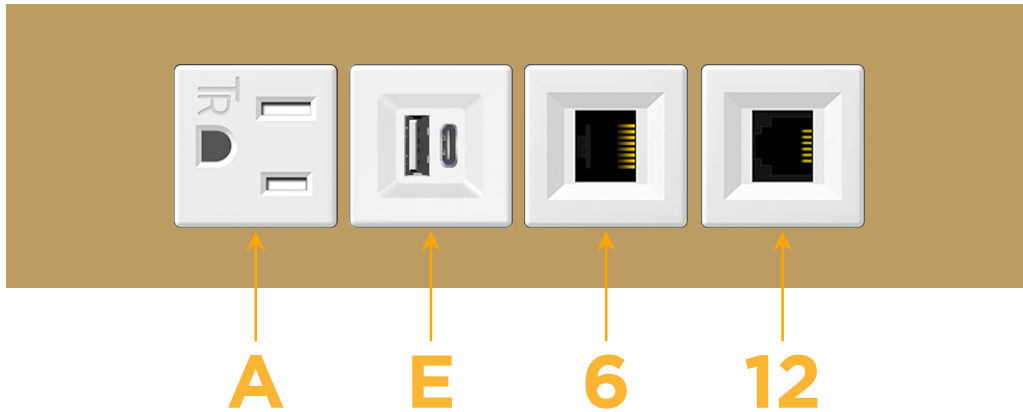

sales@mormax.com

mormax.com

Metro Light & Power's line of power & data solutions offers sophisticated design elements combined with greater ease of installation. Streamlined and low-profile, enhanced by side-exiting cords, our outlets advance the industry with their cutting edge look and feel. We believe flexibility is key, and we provide a variety of mounting options, including the ability to mount in limited spaces. Our outlets are available in many finishes and configurations, in addition to a custom color and finish capability for our clients.

Trim Plate Finish: **BRASS (ABS)**

Custom Finishes Available

M-POWER-4TW-AE612-BRATP

Features:

Module/Port Options:

- A** Tamper Resistant AC Receptacle
- E** USB-A & USB-C (20W)
- M** Double USB-A (Fast Charging Ports - 18W)
- H** HDMI
- 6** CAT 6
- 12** RJ 12
- X** Switched AC
- Y** 3-Way Switch (Low Voltage)
- V** USB-C (45W High Speed Charging Port)
- S** USB-C (25W High Speed Charging Port)
- R** Switched AC (Rocker Switch)
- D** Dimmer Switch

Plug:

Supplied with Low Profile Flat 45° Angle 120 VAC Plug

Optional Standard Straight 120 VAC Plug

Optional Straight 120 VAC Pass-through Plug

- CLEAN, COMPACT DESIGN
- STREAMLINED
- LOW PROFILE
- SIDE-EXITING CORDS
- PLUG & PLAY
- 6' AC CORD & PLUG (FLAT PLUG STANDARD)
- CUSTOMIZABLE CONFIGURATIONS AND FINISHES
- UL LISTED FOR MOUNTING IN FURNITURE
- 15A

M-POWER-4T

AC POWER & DATA CONNECTIVITY SOLUTION

M-POWER-4TW-AE612-BRATP

Specs:

Modules/Ports:

- A** Tamper Resistant AC Receptacle
- E** USB-A & USB-C (20W)
- 6** CAT 6
- 12** RJ 12

A E 6 12

Distributed by