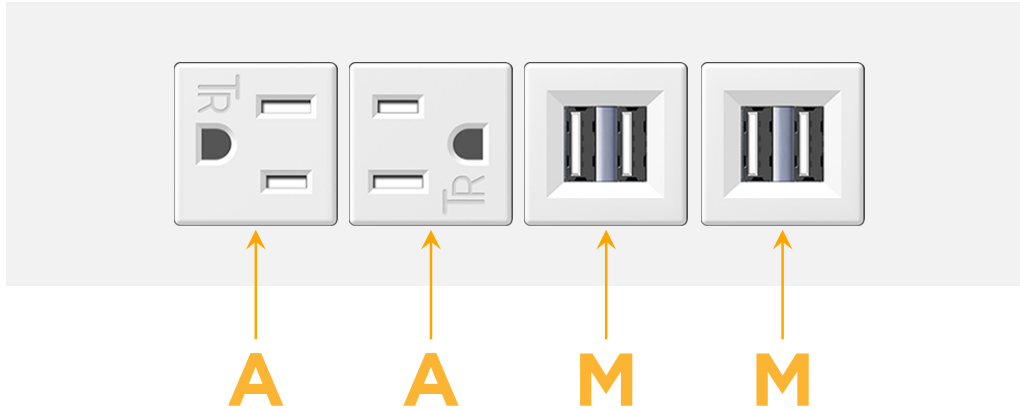

M-POWER-4T

AC POWER & DATA CONNECTIVITY SOLUTION

M-POWER-4TW-AAMM-WATP

Distributed by

Mormax Company, Inc.

8 Westchester Plaza

Elmsford, NY 10523

914-699-0101

sales@mormax.com

mormax.com

Metro Light & Power's line of power & data solutions offers sophisticated design elements combined with greater ease of installation. Streamlined and low-profile, enhanced by side-exiting cords, our outlets advance the industry with their cutting edge look and feel. We believe flexibility is key, and we provide a variety of mounting options, including the ability to mount in limited spaces. Our outlets are available in many finishes and configurations, in addition to a custom color and finish capability for our clients.

Trim Plate Finish: **WHITE (ABS)**

Custom Finishes Available

M-POWER-4TW-AAMM-WATP

Features:

Module/Port Options:

- **A** Tamper Resistant AC Receptacle
- **E** USB-A & USB-C (20W)
- **M** Double USB-A (Fast Charging Ports - 18W)
- **H** HDMI
- **6** CAT 6
- **12** RJ 12
- **X** Switched AC
- **Y** 3-Way Switch (Low Voltage)
- **V** USB-C (45W High Speed Charging Port)
- **S** USB-C (25W High Speed Charging Port)
- **R** Switched AC (Rocker Switch)
- **D** Dimmer Switch

Plug:

Supplied with Low Profile Flat 45° Angle 120 VAC Plug

Optional Standard Straight 120 VAC Plug

Optional Straight 120 VAC Pass-through Plug

- CLEAN, COMPACT DESIGN
- STREAMLINED
- LOW PROFILE
- SIDE-EXITING CORDS
- PLUG & PLAY
- 6' AC CORD & PLUG (FLAT PLUG STANDARD)
- CUSTOMIZABLE CONFIGURATIONS AND FINISHES
- UL LISTED FOR MOUNTING IN FURNITURE
- 15A