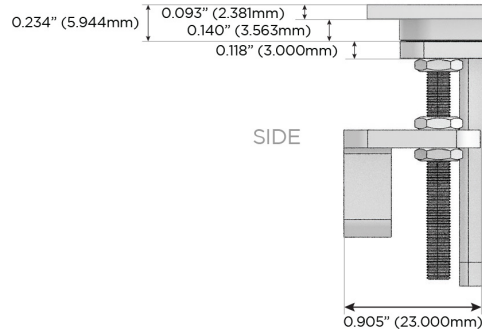

# M-POWER-4T

AC POWER & DATA CONNECTIVITY SOLUTION

M-POWER-4TW-AAMM-WATP

Specs:

**Modules/Ports:**

- A** Tamper Resistant AC Receptacle
- M** Double USB-A (Fast Charging Ports - 18W)

Distributed by

Mormax Company, Inc.