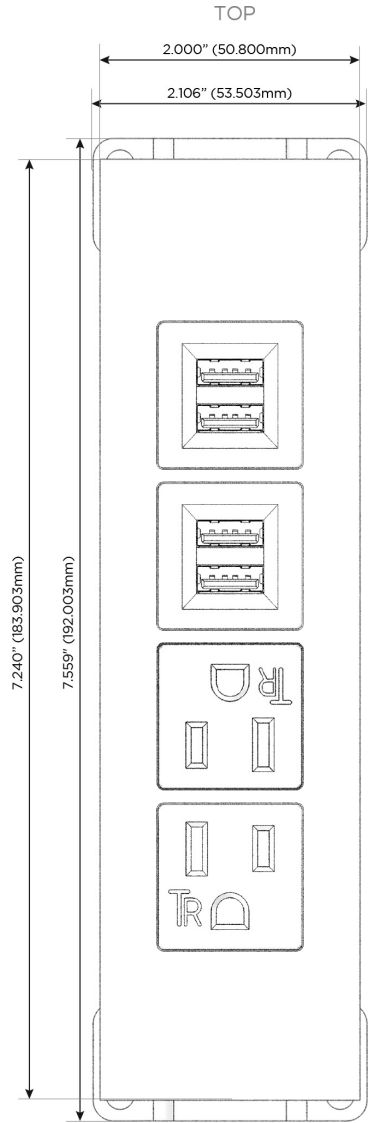

### Module/Port Options:

- A** Tamper Resistant AC Receptacle
- E** USB-A & USB-C (20W)
- M** Double USB-A (Fast Charging Ports - 18W)
- H** HDMI
- 6** CAT 6
- 12** RJ 12
- X** Switched AC
- Y** 3-Way Switch (Low Voltage)
- V** USB-C (45W High Speed Charging Port)
- S** USB-C (25W High Speed Charging Port)
- R** Switched AC (Rocker Switch)
- D** Dimmer Switch

### Plug:

Supplied with Low Profile Flat 45° Angle 120 VAC Plug

Optional Standard Straight 120 VAC Plug

Optional Straight 120 VAC Pass-through Plug

- CLEAN, COMPACT DESIGN
- STREAMLINED
- LOW PROFILE
- SIDE-EXITING CORDS
- PLUG & PLAY
- 6' AC CORD & PLUG (FLAT PLUG STANDARD)
- CUSTOMIZABLE CONFIGURATIONS AND FINISHES
- UL LISTED FOR MOUNTING IN FURNITURE
- 15A

# M-POWER-4T

AC POWER & DATA CONNECTIVITY SOLUTION

M-POWER-4TW-AAMM-WATP

Specs:

**Modules/Ports:**

- A** Tamper Resistant AC Receptacle
- M** Double USB-A (Fast Charging Ports - 18W)

Distributed by

Mormax Company, Inc.