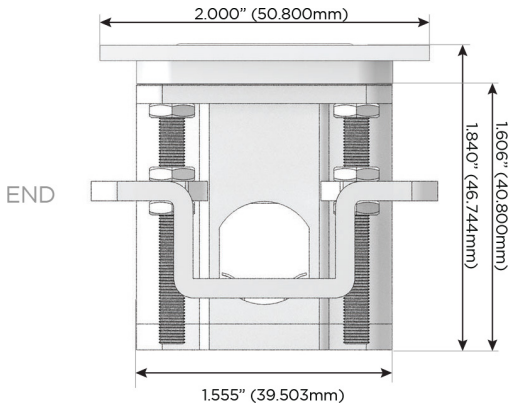

### Plug:

Supplied with Low Profile Flat 45° Angle 120 VAC Plug

Optional Standard Straight 120 VAC Plug

Optional Straight 120 VAC Pass-through Plug

- CLEAN, COMPACT DESIGN
- STREAMLINED
- LOW PROFILE
- SIDE-EXITING CORDS
- PLUG & PLAY
- 6' AC CORD & PLUG (FLAT PLUG STANDARD)
- CUSTOMIZABLE CONFIGURATIONS AND FINISHES
- UL LISTED FOR MOUNTING IN FURNITURE
- 15A

# M-POWER-4T

AC POWER & DATA CONNECTIVITY SOLUTION

M-POWER-4TW-AAMM-WATP

Specs:

**Modules/Ports:**

- A** Tamper Resistant AC Receptacle
- M** Double USB-A (Fast Charging Ports - 18W)

Distributed by

Mormax Company, Inc.