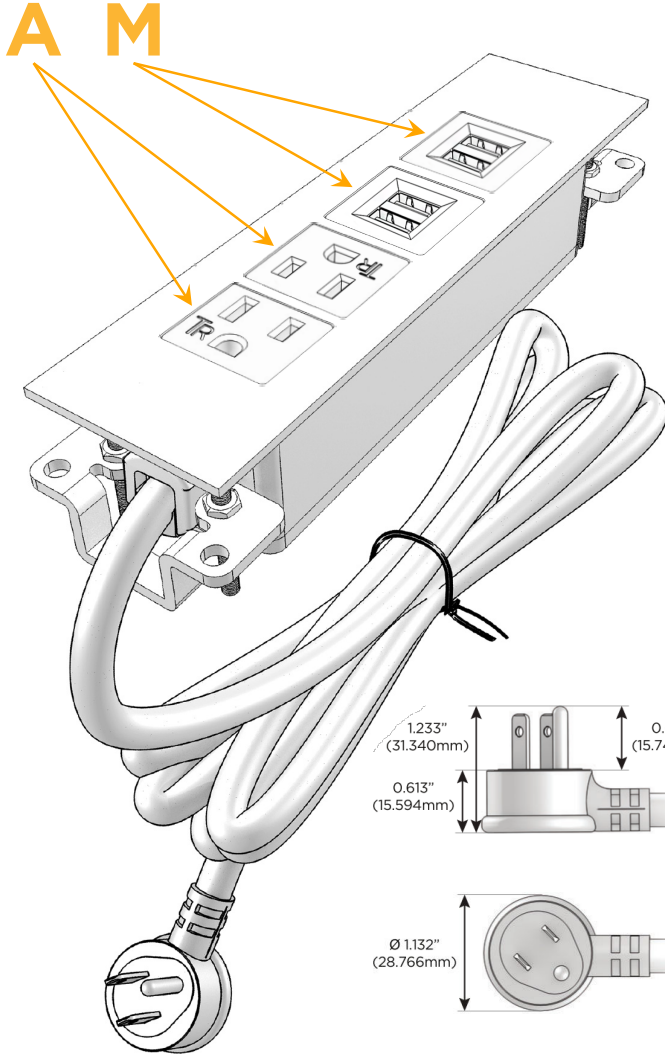

### Module/Port Options:

- A** Tamper Resistant AC Receptacle
- E** USB-A & USB-C (20W)
- M** Double USB-A (Fast Charging Ports - 18W)
- H** HDMI
- 6** CAT 6
- 12** RJ 12
- X** Switched AC
- Y** 3-Way Switch (Low Voltage)
- V** USB-C (45W High Speed Charging Port)
- S** USB-C (25W High Speed Charging Port)
- R** Switched AC (Rocker Switch)
- D** Dimmer Switch

### Plug:

Supplied with Low Profile Flat 45° Angle 120 VAC Plug

Optional Standard Straight 120 VAC Plug

Optional Straight 120 VAC Pass-through Plug

- CLEAN, COMPACT DESIGN
- STREAMLINED
- LOW PROFILE
- SIDE-EXITING CORDS
- PLUG & PLAY
- 6' AC CORD & PLUG (FLAT PLUG STANDARD)
- CUSTOMIZABLE CONFIGURATIONS AND FINISHES
- UL LISTED FOR MOUNTING IN FURNITURE
- 15A

# M-POWER-4T

AC POWER & DATA CONNECTIVITY SOLUTION

M-POWER-4TW-AAMM-WATP

Specs:

**Modules/Ports:**

- A** Tamper Resistant AC Receptacle
- M** Double USB-A (Fast Charging Ports - 18W)

Distributed by

Mormax Company, Inc.