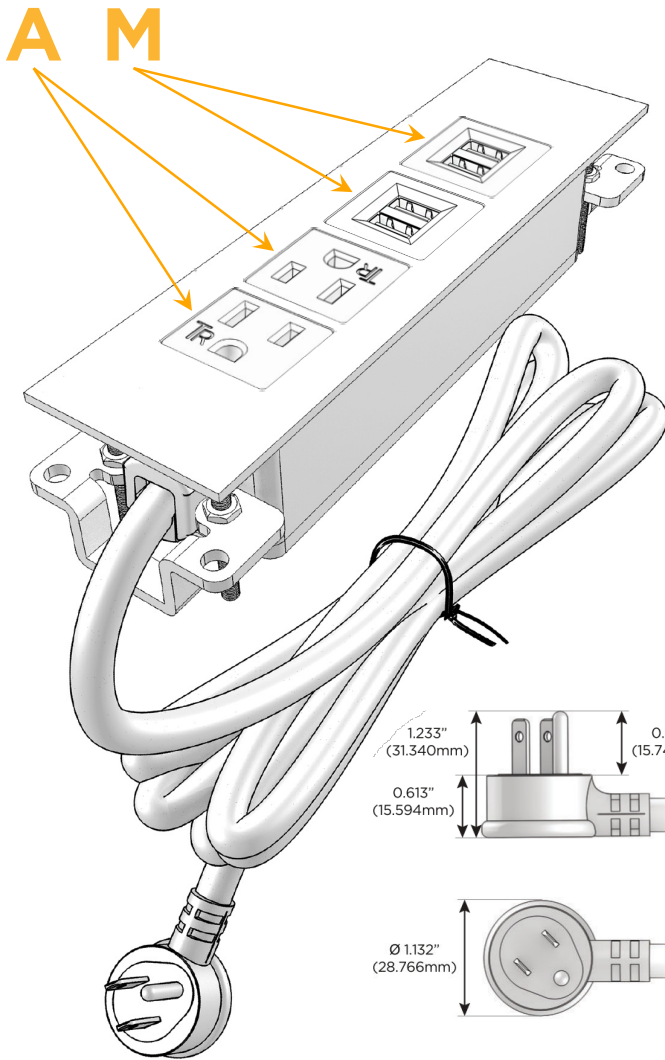

### Module/Port Options:

- A** Tamper Resistant AC Receptacle
- E** USB-A & USB-C (20W)
- M** Double USB-A (Fast Charging Ports - 18W)
- H** HDMI
- 6** CAT 6
- 12** RJ 12
- X** Switched AC
- Y** 3-Way Switch (Low Voltage)
- V** USB-C (45W High Speed Charging Port)
- S** USB-C (25W High Speed Charging Port)
- R** Switched AC (Rocker Switch)
- D** Dimmer Switch

### Plug:

Supplied with Low Profile Flat 45° Angle 120 VAC Plug

Optional Standard Straight 120 VAC Plug

Optional Straight 120 VAC Pass-through Plug

- CLEAN, COMPACT DESIGN
- STREAMLINED
- LOW PROFILE
- SIDE-EXITING CORDS
- PLUG & PLAY
- 6' AC CORD & PLUG (FLAT PLUG STANDARD)
- CUSTOMIZABLE CONFIGURATIONS AND FINISHES
- UL LISTED FOR MOUNTING IN FURNITURE
- 15A

## AC POWER & DATA CONNECTIVITY SOLUTION

M-POWER-4TW-AAMM-SS8TP

Specs:

### Modules/Ports:

- A** Tamper Resistant AC Receptacle
- M** Double USB-A (Fast Charging Ports - 18W)

Distributed by

Mormax Company, Inc.

8 Westchester Plaza

Elmsford, NY 10523

914-699-0101

sales@mormax.com