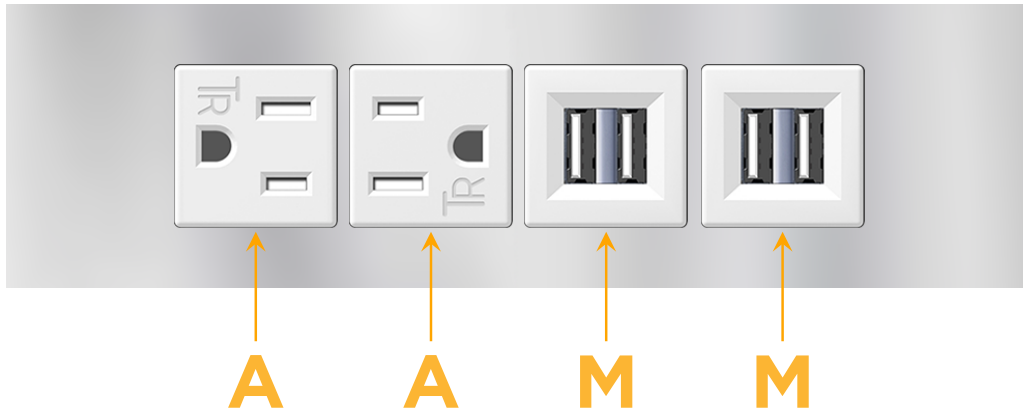

M-POWER-4T

AC POWER & DATA CONNECTIVITY SOLUTION

M-POWER-4TW-AAMM-SS8TP

Distributed by

Mormax Company, Inc.

8 Westchester Plaza

Elmsford, NY 10523

914-699-0101

sales@mormax.com

mormax.com

Metro Light & Power's line of power & data solutions offers sophisticated design elements combined with greater ease of installation. Streamlined and low-profile, enhanced by side-exiting cords, our outlets advance the industry with their cutting edge look and feel. We believe flexibility is key, and we provide a variety of mounting options, including the ability to mount in limited spaces. Our outlets are available in many finishes and configurations, in addition to a custom color and finish capability for our clients.

Trim Plate Finish: **STAINLESS STEEL MIRROR FINISH**

Custom Finishes Available

M-POWER-4TW-AAMM-SS8TP

Features:

Module/Port Options:

- **A** Tamper Resistant AC Receptacle
- **E** USB-A & USB-C (20W)
- **M** Double USB-A (Fast Charging Ports - 18W)
- **H** HDMI
- **6** CAT 6
- **12** RJ 12
- **X** Switched AC
- **Y** 3-Way Switch (Low Voltage)
- **V** USB-C (45W High Speed Charging Port)
- **S** USB-C (25W High Speed Charging Port)
- **R** Switched AC (Rocker Switch)
- **D** Dimmer Switch

Plug:

Supplied with Low Profile Flat 45° Angle 120 VAC Plug

Optional Standard Straight 120 VAC Plug

Optional Straight 120 VAC Pass-through Plug

- CLEAN, COMPACT DESIGN
- STREAMLINED
- LOW PROFILE
- SIDE-EXITING CORDS
- PLUG & PLAY
- 6' AC CORD & PLUG (FLAT PLUG STANDARD)
- CUSTOMIZABLE CONFIGURATIONS AND FINISHES
- UL LISTED FOR MOUNTING IN FURNITURE
- 15A