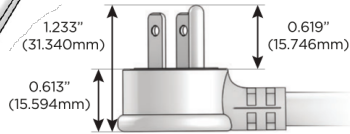

M-POWER-4T

AC POWER & DATA CONNECTIVITY SOLUTION

M-POWER-4TW-AAMM-SATP

Specs:

Modules/Ports:

- A** Tamper Resistant AC Receptacle
- M** Double USB-A (Fast Charging Ports - 18W)

Distributed by

Mormax Company, Inc.