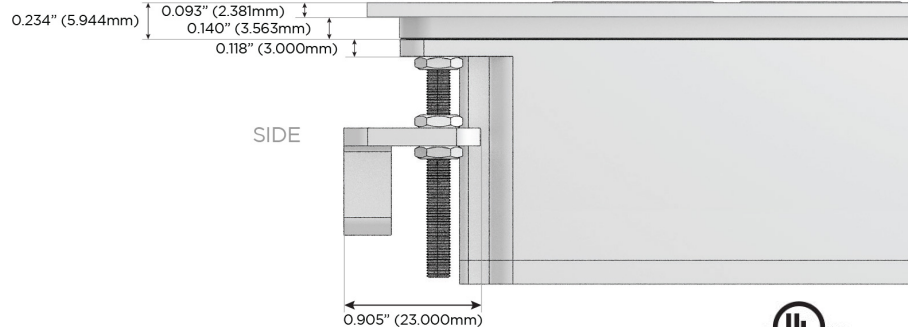

M-POWER-4T

AC POWER & DATA CONNECTIVITY SOLUTION

M-POWER-4TW-AAMM-SATP

Specs:

Modules/Ports:

- A** Tamper Resistant AC Receptacle
- M** Double USB-A (Fast Charging Ports - 18W)

Distributed by

Mormax Company, Inc.