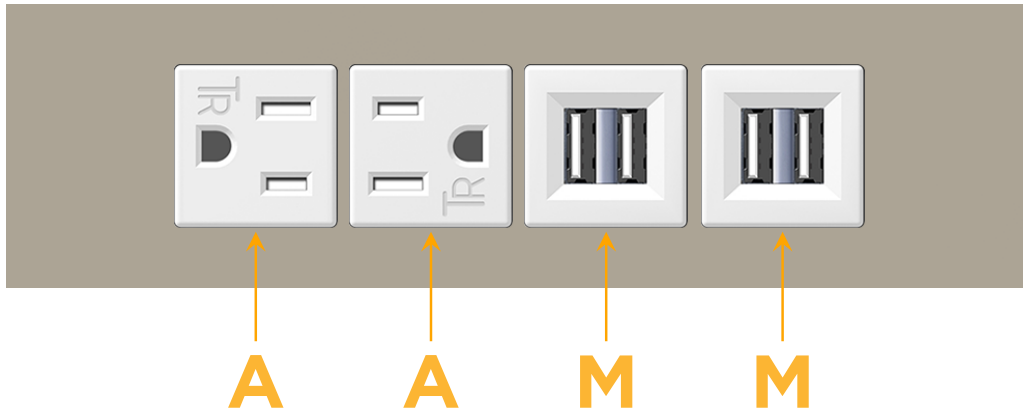

sales@mormax.com

mormax.com

Metro Light & Power's line of power & data solutions offers sophisticated design elements combined with greater ease of installation. Streamlined and low-profile, enhanced by side-exiting cords, our outlets advance the industry with their cutting edge look and feel. We believe flexibility is key, and we provide a variety of mounting options, including the ability to mount in limited spaces. Our outlets are available in many finishes and configurations, in addition to a custom color and finish capability for our clients.

Trim Plate Finish: **SATIN NICKEL (ABS)**

Custom Finishes Available

M-POWER-4TW-AAMM-SATP

Features:

Module/Port Options:

- A** Tamper Resistant AC Receptacle
- E** USB-A & USB-C (20W)
- M** Double USB-A (Fast Charging Ports - 18W)
- H** HDMI
- 6** CAT 6
- 12** RJ 12
- X** Switched AC
- Y** 3-Way Switch (Low Voltage)
- V** USB-C (45W High Speed Charging Port)
- S** USB-C (25W High Speed Charging Port)
- R** Switched AC (Rocker Switch)
- D** Dimmer Switch

Plug:

Supplied with Low Profile Flat 45° Angle 120 VAC Plug

Optional Standard Straight 120 VAC Plug

Optional Straight 120 VAC Pass-through Plug

- CLEAN, COMPACT DESIGN
- STREAMLINED
- LOW PROFILE
- SIDE-EXITING CORDS
- PLUG & PLAY
- 6' AC CORD & PLUG (FLAT PLUG STANDARD)
- CUSTOMIZABLE CONFIGURATIONS AND FINISHES
- UL LISTED FOR MOUNTING IN FURNITURE
- 15A

M-POWER-4T

AC POWER & DATA CONNECTIVITY SOLUTION

M-POWER-4TW-AAMM-SATP

Specs:

Modules/Ports:

- A** Tamper Resistant AC Receptacle
- M** Double USB-A (Fast Charging Ports - 18W)

Distributed by

Mormax Company, Inc.