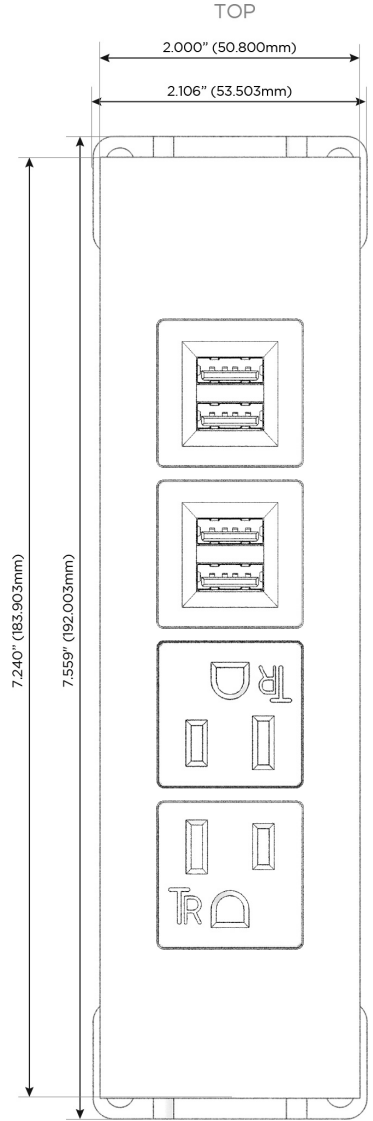

Trim Plate Finish: **SATIN NICKEL (ABS)**

Custom Finishes Available

M-POWER-4TW-AAMM-SATP

Features:

Module/Port Options:

- A** Tamper Resistant AC Receptacle
- E** USB-A & USB-C (20W)
- M** Double USB-A (Fast Charging Ports - 18W)
- H** HDMI
- 6** CAT 6
- 12** RJ 12
- X** Switched AC
- Y** 3-Way Switch (Low Voltage)
- V** USB-C (45W High Speed Charging Port)
- S** USB-C (25W High Speed Charging Port)
- R** Switched AC (Rocker Switch)
- D** Dimmer Switch

Plug:

Supplied with Low Profile Flat 45° Angle 120 VAC Plug

Optional Standard Straight 120 VAC Plug

Optional Straight 120 VAC Pass-through Plug

- CLEAN, COMPACT DESIGN
- STREAMLINED
- LOW PROFILE
- SIDE-EXITING CORDS
- PLUG & PLAY
- 6' AC CORD & PLUG (FLAT PLUG STANDARD)
- CUSTOMIZABLE CONFIGURATIONS AND FINISHES
- UL LISTED FOR MOUNTING IN FURNITURE
- 15A

M-POWER-4T

AC POWER & DATA CONNECTIVITY SOLUTION

M-POWER-4TW-AAMM-SATP

Specs:

Modules/Ports:

- A** Tamper Resistant AC Receptacle
- M** Double USB-A (Fast Charging Ports - 18W)

Distributed by

Mormax Company, Inc.