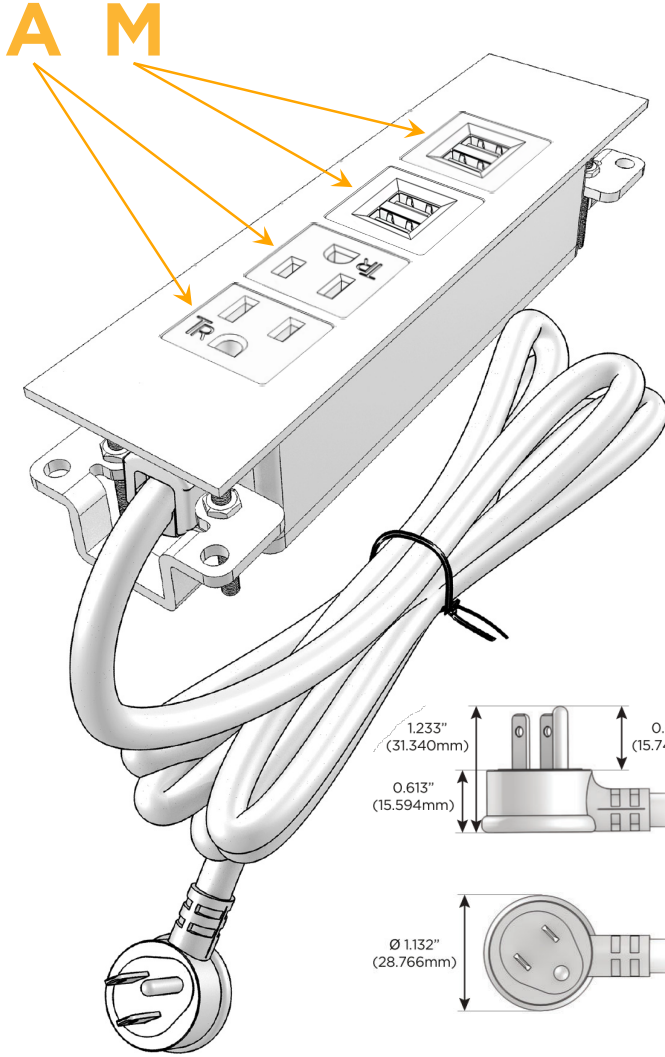

Trim Plate Finish: **SATIN NICKEL (ABS)**

Custom Finishes Available

M-POWER-4TW-AAMM-SATP

Features:

Module/Port Options:

- A** Tamper Resistant AC Receptacle
- E** USB-A & USB-C (20W)
- M** Double USB-A (Fast Charging Ports - 18W)
- H** HDMI
- 6** CAT 6
- 12** RJ 12
- X** Switched AC
- Y** 3-Way Switch (Low Voltage)
- V** USB-C (45W High Speed Charging Port)
- S** USB-C (25W High Speed Charging Port)
- R** Switched AC (Rocker Switch)
- D** Dimmer Switch

Plug:

Supplied with Low Profile Flat 45° Angle 120 VAC Plug

Optional Standard Straight 120 VAC Plug

Optional Straight 120 VAC Pass-through Plug

- CLEAN, COMPACT DESIGN
- STREAMLINED
- LOW PROFILE
- SIDE-EXITING CORDS
- PLUG & PLAY
- 6' AC CORD & PLUG (FLAT PLUG STANDARD)
- CUSTOMIZABLE CONFIGURATIONS AND FINISHES
- UL LISTED FOR MOUNTING IN FURNITURE
- 15A

M-POWER-4T

AC POWER & DATA CONNECTIVITY SOLUTION

M-POWER-4TW-AAMM-SATP

Specs:

Modules/Ports:

- A** Tamper Resistant AC Receptacle
- M** Double USB-A (Fast Charging Ports - 18W)

Distributed by

Mormax Company, Inc.