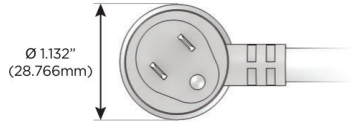

Plug:

Supplied with Low Profile Flat 45° Angle 120 VAC Plug

Optional Standard Straight 120 VAC Plug

Optional Straight 120 VAC Pass-through Plug

- CLEAN, COMPACT DESIGN
- STREAMLINED
- LOW PROFILE
- SIDE-EXITING CORDS
- PLUG & PLAY
- 6' AC CORD & PLUG (FLAT PLUG STANDARD)
- CUSTOMIZABLE CONFIGURATIONS AND FINISHES
- UL LISTED FOR MOUNTING IN FURNITURE
- 15A

M-POWER-4T

AC POWER & DATA CONNECTIVITY SOLUTION

M-POWER-4TW-AAMM-SATP

Specs:

Modules/Ports:

- A** Tamper Resistant AC Receptacle
- M** Double USB-A (Fast Charging Ports - 18W)

Distributed by

Mormax Company, Inc.