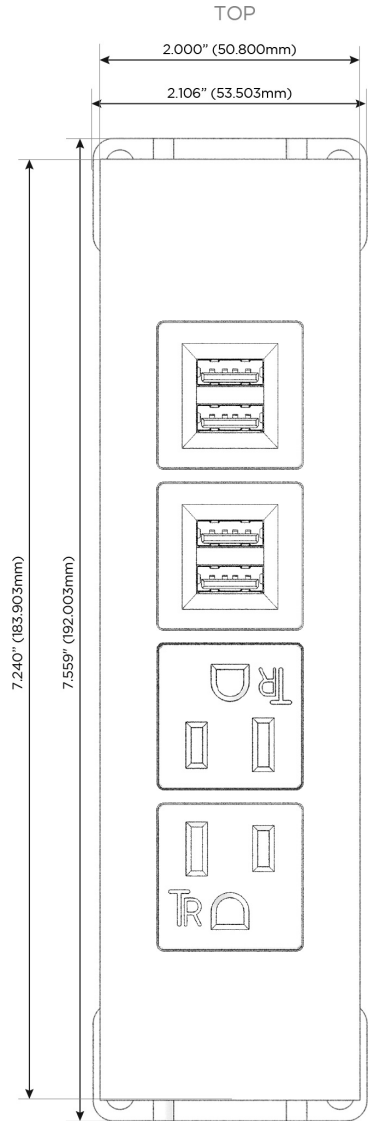

### Module/Port Options:

- A** Tamper Resistant AC Receptacle
- E** USB-A & USB-C (20W)
- M** Double USB-A (Fast Charging Ports - 18W)
- H** HDMI
- 6** CAT 6
- 12** RJ 12
- X** Switched AC
- Y** 3-Way Switch (Low Voltage)
- V** USB-C (45W High Speed Charging Port)
- S** USB-C (25W High Speed Charging Port)
- R** Switched AC (Rocker Switch)
- D** Dimmer Switch

### Plug:

Supplied with Low Profile Flat 45° Angle 120 VAC Plug

Optional Standard Straight 120 VAC Plug

Optional Straight 120 VAC Pass-through Plug

- CLEAN, COMPACT DESIGN
- STREAMLINED
- LOW PROFILE
- SIDE-EXITING CORDS
- PLUG & PLAY
- 6' AC CORD & PLUG (FLAT PLUG STANDARD)
- CUSTOMIZABLE CONFIGURATIONS AND FINISHES
- UL LISTED FOR MOUNTING IN FURNITURE
- 15A

# M-POWER-4T

AC POWER & DATA CONNECTIVITY SOLUTION

M-POWER-4TW-AAMM-S3ATP

Specs:

**Modules/Ports:**

- A** Tamper Resistant AC Receptacle
- M** Double USB-A (Fast Charging Ports - 18W)

Distributed by

Mormax Company, Inc.