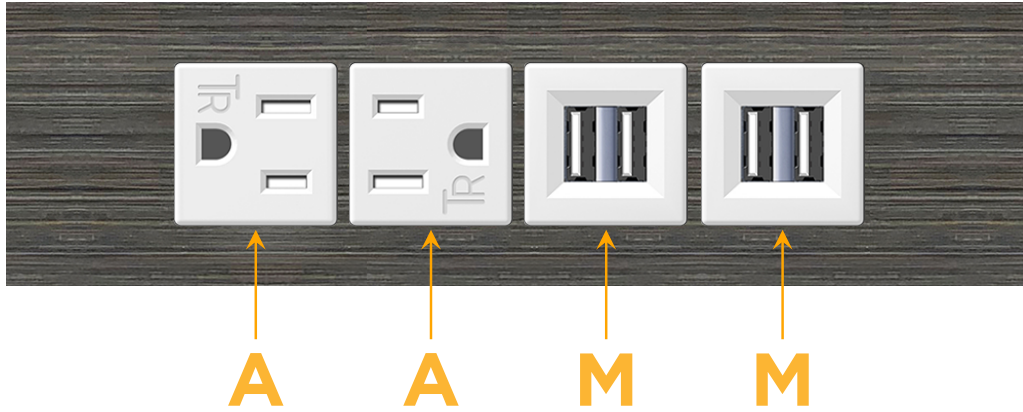

M-POWER-4T

AC POWER & DATA CONNECTIVITY SOLUTION

M-POWER-4TW-AAMM-S3ATP

Distributed by

Mormax Company, Inc.

8 Westchester Plaza

Elmsford, NY 10523

914-699-0101

sales@mormax.com

mormax.com

Metro Light & Power's line of power & data solutions offers sophisticated design elements combined with greater ease of installation. Streamlined and low-profile, enhanced by side-exiting cords, our outlets advance the industry with their cutting edge look and feel. We believe flexibility is key, and we provide a variety of mounting options, including the ability to mount in limited spaces. Our outlets are available in many finishes and configurations, in addition to a custom color and finish capability for our clients.

Trim Plate Finish: **GUNMETAL (ABS)**

Custom Finishes Available

M-POWER-4TW-AAMM-S3ATP

Features:

Module/Port Options:

- **A** Tamper Resistant AC Receptacle
- **E** USB-A & USB-C (20W)
- **M** Double USB-A (Fast Charging Ports - 18W)
- **H** HDMI
- **6** CAT 6
- **12** RJ 12
- **X** Switched AC
- **Y** 3-Way Switch (Low Voltage)
- **V** USB-C (45W High Speed Charging Port)
- **S** USB-C (25W High Speed Charging Port)
- **R** Switched AC (Rocker Switch)
- **D** Dimmer Switch

Plug:

Supplied with Low Profile Flat 45° Angle 120 VAC Plug

Optional Standard Straight 120 VAC Plug

Optional Straight 120 VAC Pass-through Plug

- CLEAN, COMPACT DESIGN
- STREAMLINED
- LOW PROFILE
- SIDE-EXITING CORDS
- PLUG & PLAY
- 6' AC CORD & PLUG (FLAT PLUG STANDARD)
- CUSTOMIZABLE CONFIGURATIONS AND FINISHES
- UL LISTED FOR MOUNTING IN FURNITURE
- 15A