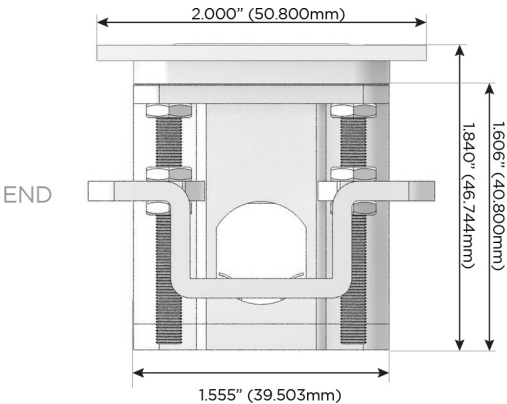

### Plug:

Supplied with Low Profile Flat 45° Angle 120 VAC Plug

Optional Standard Straight 120 VAC Plug

Optional Straight 120 VAC Pass-through Plug

- CLEAN, COMPACT DESIGN
- STREAMLINED
- LOW PROFILE
- SIDE-EXITING CORDS
- PLUG & PLAY
- 6' AC CORD & PLUG (FLAT PLUG STANDARD)
- CUSTOMIZABLE CONFIGURATIONS AND FINISHES
- UL LISTED FOR MOUNTING IN FURNITURE
- 15A

# M-POWER-4T

AC POWER & DATA CONNECTIVITY SOLUTION

M-POWER-4TW-AAMM-S3ATP

Specs:

**Modules/Ports:**

- A** Tamper Resistant AC Receptacle
- M** Double USB-A (Fast Charging Ports - 18W)

Distributed by

Mormax Company, Inc.