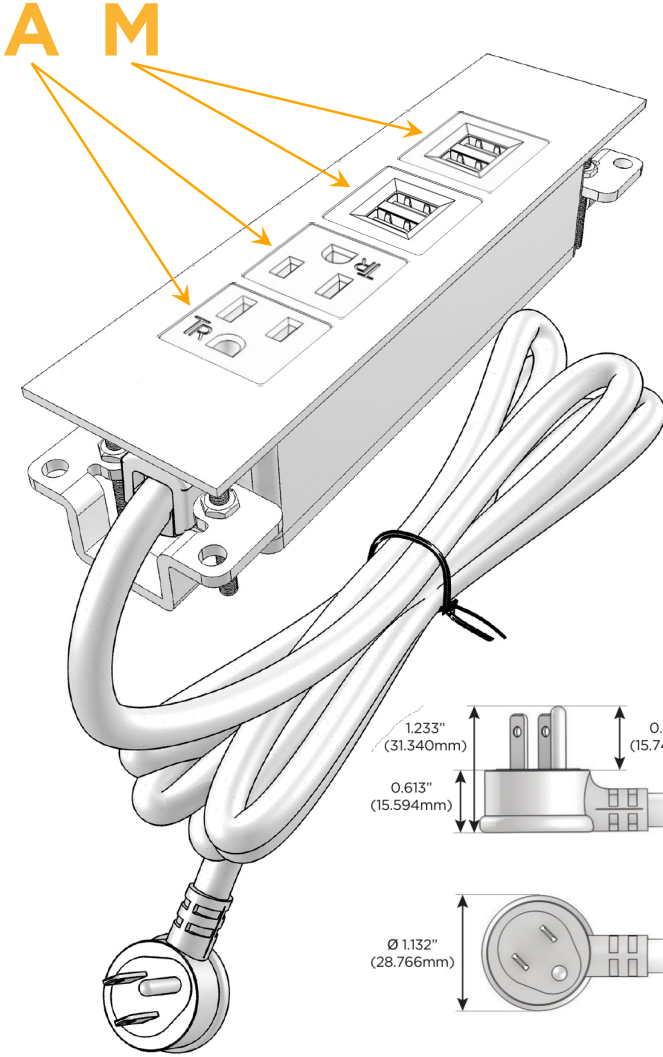

### Module/Port Options:

- A** Tamper Resistant AC Receptacle
- E** USB-A & USB-C (20W)
- M** Double USB-A (Fast Charging Ports - 18W)
- H** HDMI
- 6** CAT 6
- 12** RJ 12
- X** Switched AC
- Y** 3-Way Switch (Low Voltage)
- V** USB-C (45W High Speed Charging Port)
- S** USB-C (25W High Speed Charging Port)
- R** Switched AC (Rocker Switch)
- D** Dimmer Switch

### Plug:

Supplied with Low Profile Flat 45° Angle 120 VAC Plug

Optional Standard Straight 120 VAC Plug

Optional Straight 120 VAC Pass-through Plug

- CLEAN, COMPACT DESIGN
- STREAMLINED
- LOW PROFILE
- SIDE-EXITING CORDS
- PLUG & PLAY
- 6' AC CORD & PLUG (FLAT PLUG STANDARD)
- CUSTOMIZABLE CONFIGURATIONS AND FINISHES
- UL LISTED FOR MOUNTING IN FURNITURE
- 15A

# M-POWER-4T

AC POWER & DATA CONNECTIVITY SOLUTION

M-POWER-4TW-AAMM-S3ATP

Specs:

**Modules/Ports:**

- A** Tamper Resistant AC Receptacle
- M** Double USB-A (Fast Charging Ports - 18W)

Distributed by

Mormax Company, Inc.