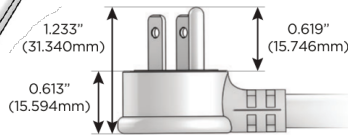

### Plug:

Supplied with Low Profile Flat 45° Angle 120 VAC Plug

Optional Standard Straight 120 VAC Plug

Optional Straight 120 VAC Pass-through Plug

- CLEAN, COMPACT DESIGN
- STREAMLINED
- LOW PROFILE
- SIDE-EXITING CORDS
- PLUG & PLAY
- 6' AC CORD & PLUG (FLAT PLUG STANDARD)
- CUSTOMIZABLE CONFIGURATIONS AND FINISHES
- UL LISTED FOR MOUNTING IN FURNITURE
- 15A

# M-POWER-4T

AC POWER & DATA CONNECTIVITY SOLUTION

M-POWER-4TW-AAMM-MATP

Specs:

**Modules/Ports:**

- A** Tamper Resistant AC Receptacle
- M** Double USB-A (Fast Charging Ports - 18W)

Distributed by

Mormax Company, Inc.