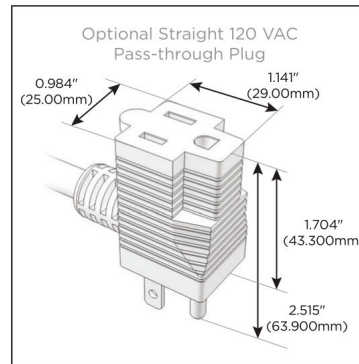

### Module/Port Options:

- A** Tamper Resistant AC Receptacle
- E** USB-A & USB-C (20W)
- M** Double USB-A (Fast Charging Ports - 18W)
- H** HDMI
- 6** CAT 6
- 12** RJ 12
- X** Switched AC
- Y** 3-Way Switch (Low Voltage)
- V** USB-C (45W High Speed Charging Port)
- S** USB-C (25W High Speed Charging Port)
- R** Switched AC (Rocker Switch)
- D** Dimmer Switch

### Plug:

Supplied with Low Profile Flat 45° Angle 120 VAC Plug

Optional Standard Straight 120 VAC Plug

Optional Straight 120 VAC Pass-through Plug

- CLEAN, COMPACT DESIGN
- STREAMLINED
- LOW PROFILE
- SIDE-EXITING CORDS
- PLUG & PLAY
- 6' AC CORD & PLUG (FLAT PLUG STANDARD)
- CUSTOMIZABLE CONFIGURATIONS AND FINISHES
- UL LISTED FOR MOUNTING IN FURNITURE
- 15A

# M-POWER-4T

AC POWER & DATA CONNECTIVITY SOLUTION

M-POWER-4TW-AAMM-MATP

Specs:

**Modules/Ports:**

- A** Tamper Resistant AC Receptacle
- M** Double USB-A (Fast Charging Ports - 18W)

Distributed by

Mormax Company, Inc.