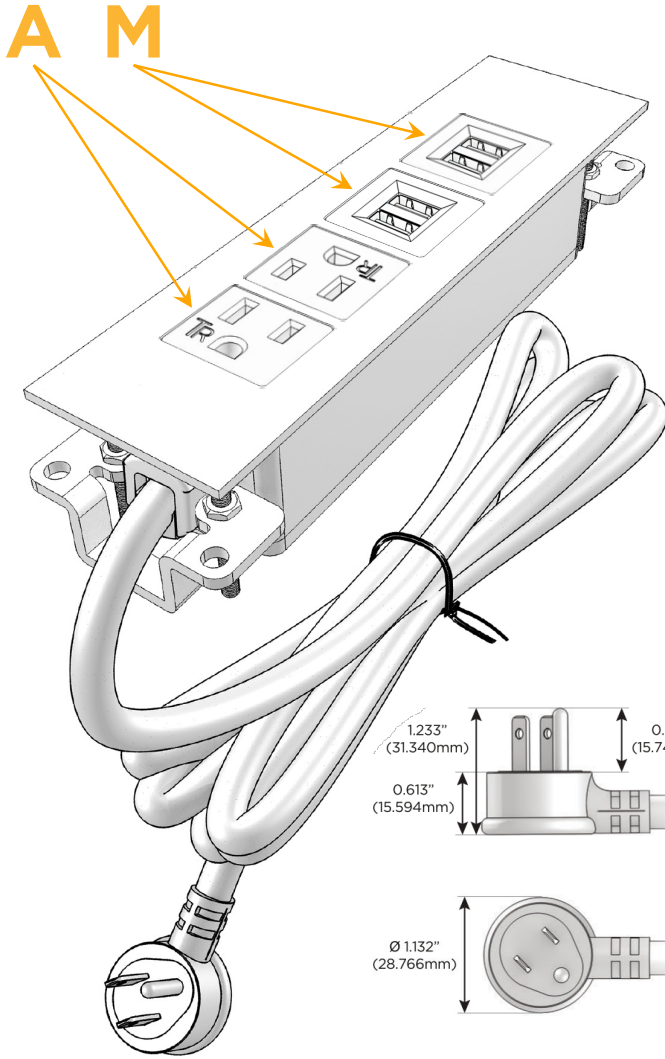

### Module/Port Options:

- A** Tamper Resistant AC Receptacle
- E** USB-A & USB-C (20W)
- M** Double USB-A (Fast Charging Ports - 18W)
- H** HDMI
- 6** CAT 6
- 12** RJ 12
- X** Switched AC
- Y** 3-Way Switch (Low Voltage)
- V** USB-C (45W High Speed Charging Port)
- S** USB-C (25W High Speed Charging Port)
- R** Switched AC (Rocker Switch)
- D** Dimmer Switch

### Plug:

Supplied with Low Profile Flat 45° Angle 120 VAC Plug

Optional Standard Straight 120 VAC Plug

Optional Straight 120 VAC Pass-through Plug

- CLEAN, COMPACT DESIGN
- STREAMLINED
- LOW PROFILE
- SIDE-EXITING CORDS
- PLUG & PLAY
- 6' AC CORD & PLUG (FLAT PLUG STANDARD)
- CUSTOMIZABLE CONFIGURATIONS AND FINISHES
- UL LISTED FOR MOUNTING IN FURNITURE
- 15A

# M-POWER-4T

AC POWER & DATA CONNECTIVITY SOLUTION

M-POWER-4TW-AAMM-MATP

Specs:

**Modules/Ports:**

- A** Tamper Resistant AC Receptacle
- M** Double USB-A (Fast Charging Ports - 18W)

Distributed by

Mormax Company, Inc.