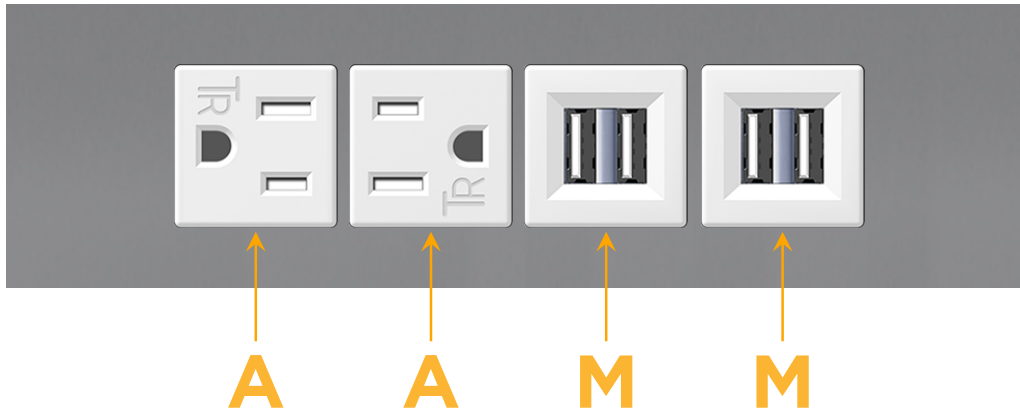

M-POWER-4T

AC POWER & DATA CONNECTIVITY SOLUTION

M-POWER-4TW-AAMM-MATP

Distributed by

Mormax Company, Inc.

8 Westchester Plaza

Elmsford, NY 10523

914-699-0101

sales@mormax.com

mormax.com

Metro Light & Power's line of power & data solutions offers sophisticated design elements combined with greater ease of installation. Streamlined and low-profile, enhanced by side-exiting cords, our outlets advance the industry with their cutting edge look and feel. We believe flexibility is key, and we provide a variety of mounting options, including the ability to mount in limited spaces. Our outlets are available in many finishes and configurations, in addition to a custom color and finish capability for our clients.

Trim Plate Finish: **MAGNESIUM (ABS)**

Custom Finishes Available

M-POWER-4TW-AAMM-MATP

Features:

Module/Port Options:

- **A** Tamper Resistant AC Receptacle
- **E** USB-A & USB-C (20W)
- **M** Double USB-A (Fast Charging Ports - 18W)
- **H** HDMI
- **6** CAT 6
- **12** RJ 12
- **X** Switched AC
- **Y** 3-Way Switch (Low Voltage)
- **V** USB-C (45W High Speed Charging Port)
- **S** USB-C (25W High Speed Charging Port)
- **R** Switched AC (Rocker Switch)
- **D** Dimmer Switch

Plug:

Supplied with Low Profile Flat 45° Angle 120 VAC Plug

Optional Standard Straight 120 VAC Plug

Optional Straight 120 VAC Pass-through Plug

- CLEAN, COMPACT DESIGN
- STREAMLINED
- LOW PROFILE
- SIDE-EXITING CORDS
- PLUG & PLAY
- 6' AC CORD & PLUG (FLAT PLUG STANDARD)
- CUSTOMIZABLE CONFIGURATIONS AND FINISHES
- UL LISTED FOR MOUNTING IN FURNITURE
- 15A