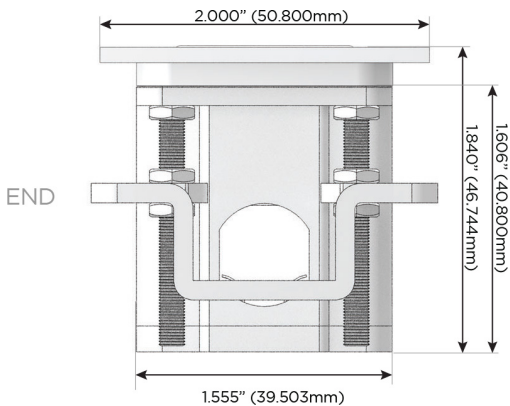

### Plug:

Supplied with Low Profile Flat 45° Angle 120 VAC Plug

Optional Standard Straight 120 VAC Plug

Optional Straight 120 VAC Pass-through Plug

- CLEAN, COMPACT DESIGN
- STREAMLINED
- LOW PROFILE
- SIDE-EXITING CORDS
- PLUG & PLAY
- 6' AC CORD & PLUG (FLAT PLUG STANDARD)
- CUSTOMIZABLE CONFIGURATIONS AND FINISHES
- UL LISTED FOR MOUNTING IN FURNITURE
- 15A

# M-POWER-4T

AC POWER & DATA CONNECTIVITY SOLUTION

M-POWER-4TW-AAMM-CUATP

Specs:

**Modules/Ports:**

- A** Tamper Resistant AC Receptacle
- M** Double USB-A (Fast Charging Ports - 18W)

Distributed by

Mormax Company, Inc.