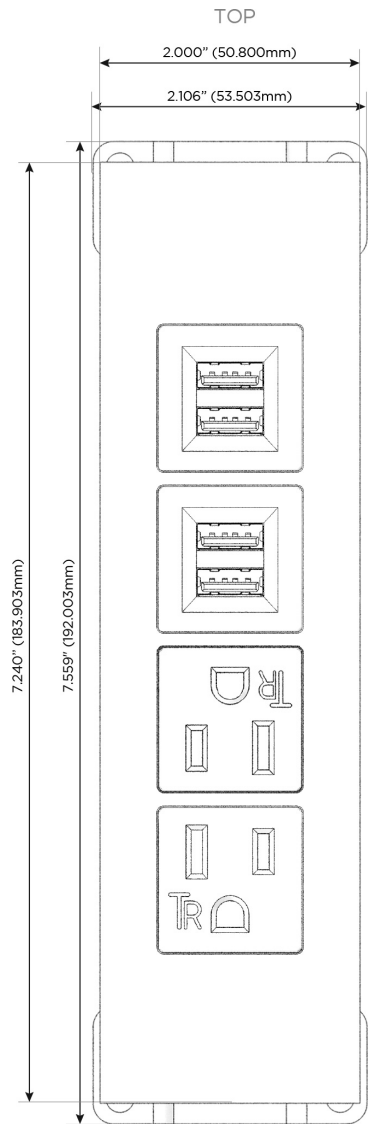

### Module/Port Options:

- A** Tamper Resistant AC Receptacle
- E** USB-A & USB-C (20W)
- M** Double USB-A (Fast Charging Ports - 18W)
- H** HDMI
- 6** CAT 6
- 12** RJ 12
- X** Switched AC
- Y** 3-Way Switch (Low Voltage)
- V** USB-C (45W High Speed Charging Port)
- S** USB-C (25W High Speed Charging Port)
- R** Switched AC (Rocker Switch)
- D** Dimmer Switch

### Plug:

Supplied with Low Profile Flat 45° Angle 120 VAC Plug

Optional Standard Straight 120 VAC Plug

Optional Straight 120 VAC Pass-through Plug

- CLEAN, COMPACT DESIGN
- STREAMLINED
- LOW PROFILE
- SIDE-EXITING CORDS
- PLUG & PLAY
- 6' AC CORD & PLUG (FLAT PLUG STANDARD)
- CUSTOMIZABLE CONFIGURATIONS AND FINISHES
- UL LISTED FOR MOUNTING IN FURNITURE
- 15A

# M-POWER-4T

AC POWER & DATA CONNECTIVITY SOLUTION

M-POWER-4TW-AAMM-CUATP

Specs:

**Modules/Ports:**

- A** Tamper Resistant AC Receptacle
- M** Double USB-A (Fast Charging Ports - 18W)

Distributed by

Mormax Company, Inc.