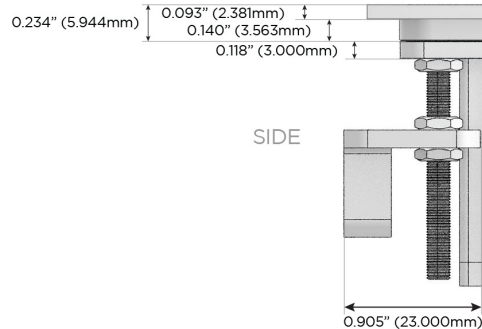

# M-POWER-4T

AC POWER & DATA CONNECTIVITY SOLUTION

M-POWER-4TW-AAMM-CUATP

Specs:

**Modules/Ports:**

- A** Tamper Resistant AC Receptacle
- M** Double USB-A (Fast Charging Ports - 18W)

Distributed by

Mormax Company, Inc.