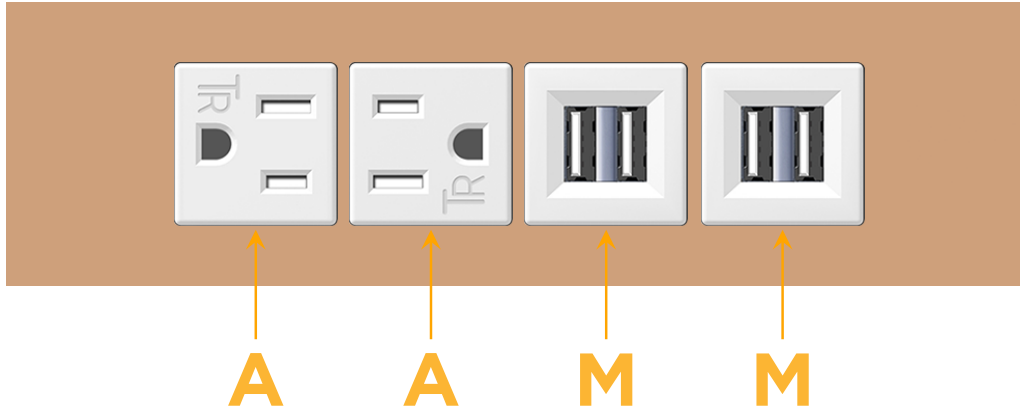

M-POWER-4T

AC POWER & DATA CONNECTIVITY SOLUTION

M-POWER-4TW-AAMM-CUATP

Distributed by

Mormax Company, Inc.

8 Westchester Plaza

Elmsford, NY 10523

914-699-0101

sales@mormax.com

mormax.com

Metro Light & Power's line of power & data solutions offers sophisticated design elements combined with greater ease of installation. Streamlined and low-profile, enhanced by side-exiting cords, our outlets advance the industry with their cutting edge look and feel. We believe flexibility is key, and we provide a variety of mounting options, including the ability to mount in limited spaces. Our outlets are available in many finishes and configurations, in addition to a custom color and finish capability for our clients.

Trim Plate Finish: **COPPER (ABS)**

Custom Finishes Available

M-POWER-4TW-AAMM-CUATP

Features:

Module/Port Options:

- **A** Tamper Resistant AC Receptacle
- **E** USB-A & USB-C (20W)
- **M** Double USB-A (Fast Charging Ports - 18W)
- **H** HDMI
- **6** CAT 6
- **12** RJ 12
- **X** Switched AC
- **Y** 3-Way Switch (Low Voltage)
- **V** USB-C (45W High Speed Charging Port)
- **S** USB-C (25W High Speed Charging Port)
- **R** Switched AC (Rocker Switch)
- **D** Dimmer Switch

Plug:

Supplied with Low Profile Flat 45° Angle 120 VAC Plug

Optional Standard Straight 120 VAC Plug

Optional Straight 120 VAC Pass-through Plug

- CLEAN, COMPACT DESIGN
- STREAMLINED
- LOW PROFILE
- SIDE-EXITING CORDS
- PLUG & PLAY
- 6' AC CORD & PLUG (FLAT PLUG STANDARD)
- CUSTOMIZABLE CONFIGURATIONS AND FINISHES
- UL LISTED FOR MOUNTING IN FURNITURE
- 15A