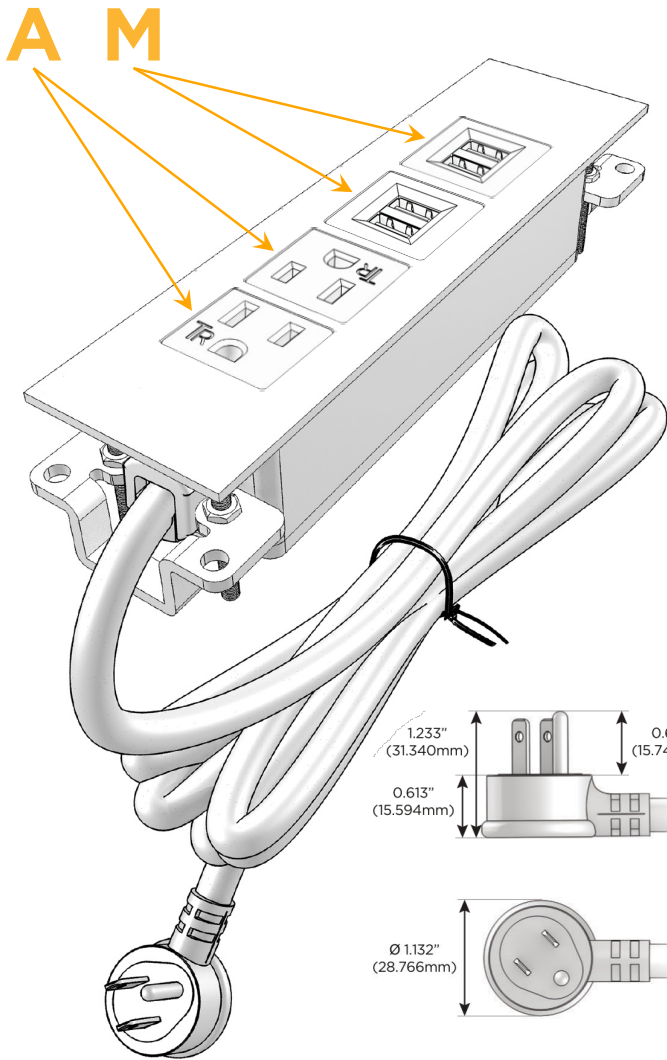

### Module/Port Options:

- A** Tamper Resistant AC Receptacle
- E** USB-A & USB-C (20W)
- M** Double USB-A (Fast Charging Ports - 18W)
- H** HDMI
- 6** CAT 6
- 12** RJ 12
- X** Switched AC
- Y** 3-Way Switch (Low Voltage)
- V** USB-C (45W High Speed Charging Port)
- S** USB-C (25W High Speed Charging Port)
- R** Switched AC (Rocker Switch)
- D** Dimmer Switch

### Plug:

Supplied with Low Profile Flat 45° Angle 120 VAC Plug

Optional Standard Straight 120 VAC Plug

Optional Straight 120 VAC Pass-through Plug

- CLEAN, COMPACT DESIGN
- STREAMLINED
- LOW PROFILE
- SIDE-EXITING CORDS
- PLUG & PLAY
- 6' AC CORD & PLUG (FLAT PLUG STANDARD)
- CUSTOMIZABLE CONFIGURATIONS AND FINISHES
- UL LISTED FOR MOUNTING IN FURNITURE
- 15A

# M-POWER-4T

AC POWER & DATA CONNECTIVITY SOLUTION

M-POWER-4TW-AAMM-CUATP

Specs:

**Modules/Ports:**

- A** Tamper Resistant AC Receptacle
- M** Double USB-A (Fast Charging Ports - 18W)

Distributed by

Mormax Company, Inc.